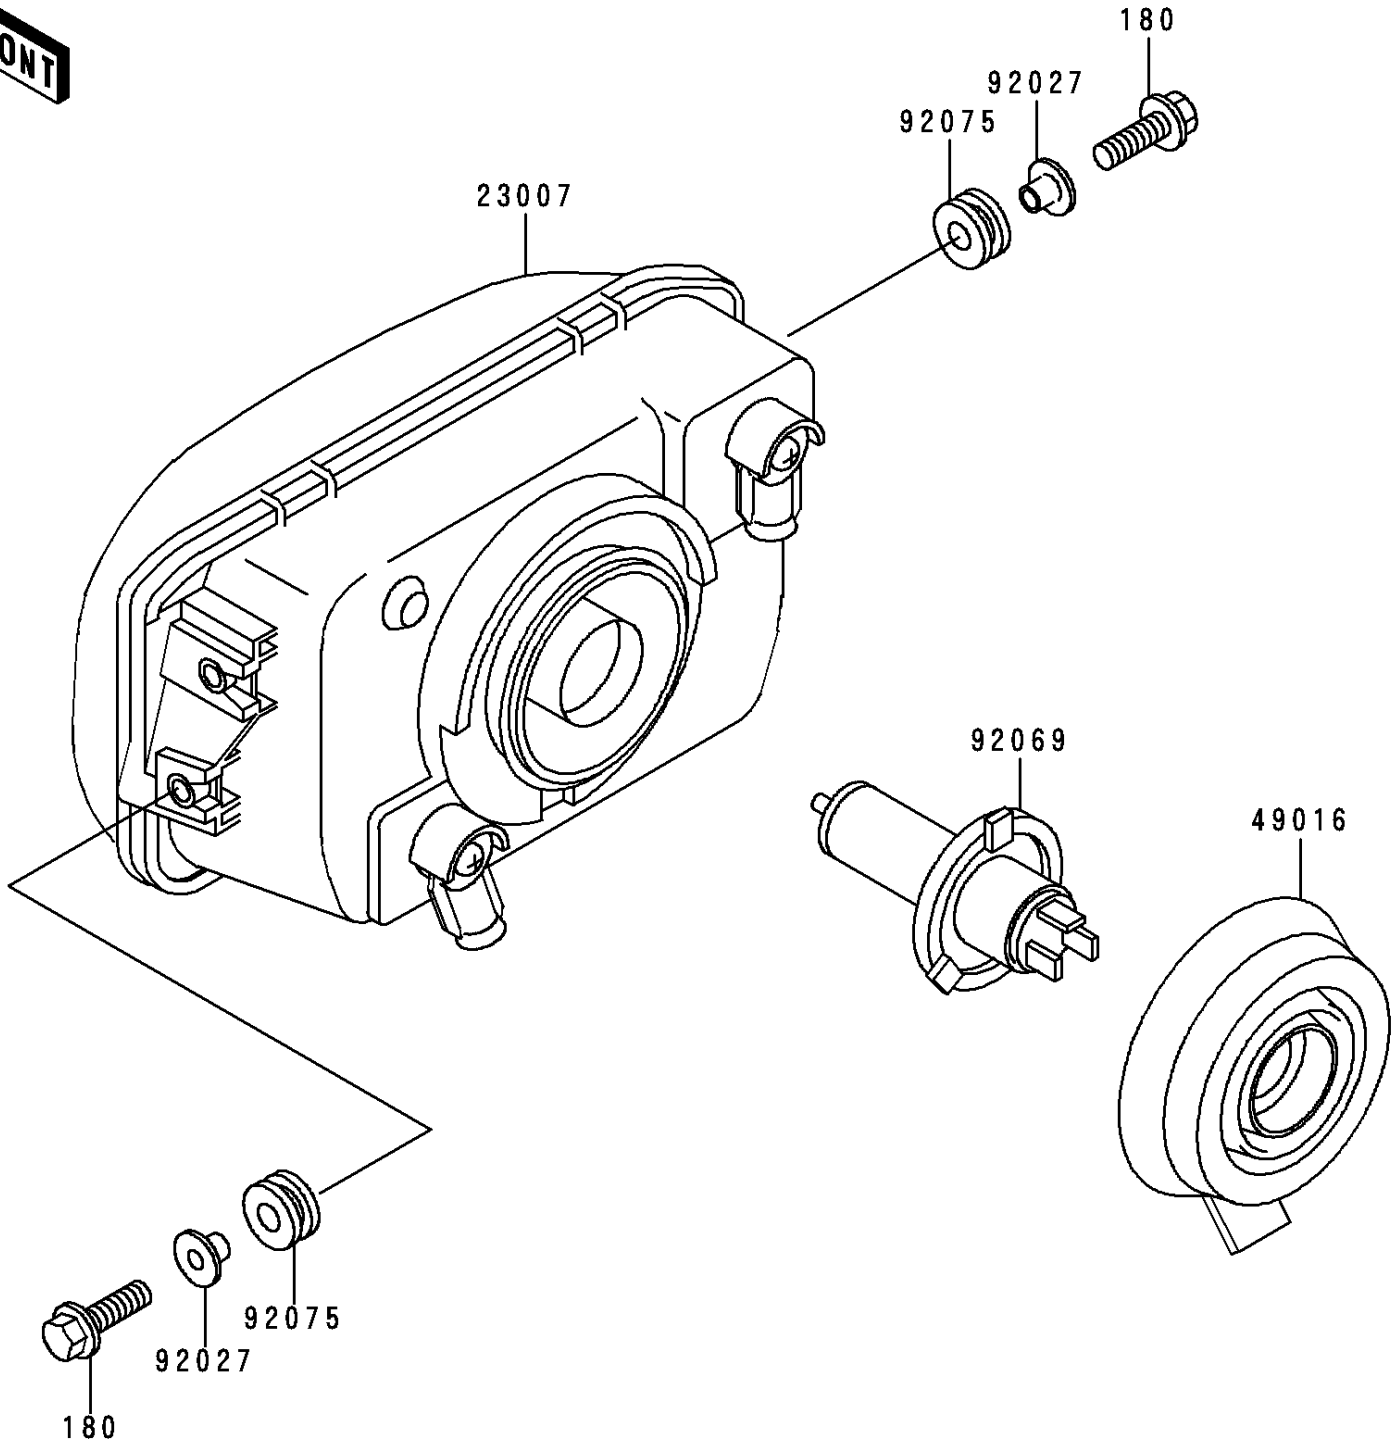

1995 Ninja® 250R PARTS DIAGRAM

Headlight(s)

F2710

1995 Ninja® 250R PARTS LIST

Headlight(s)

ITEM NAME	PART NUMBER	QUANTITY
BOLT-UPSET-WS,6X25 (Ref # 180)	180D0625	4
LENS-COMP,HEAD LAMP (Ref # 23007)	23007-1194	1
COVER-SEAL,HEAD LAMP (Ref # 49016)	49016-1108	1
COLLAR,L=13.1 (Ref # 92027)	92027-251	4
BULB,12V 60/55W,H4 (Ref # 92069)	92069-1002	1
DAMPER (Ref # 92075)	92075-1690	4