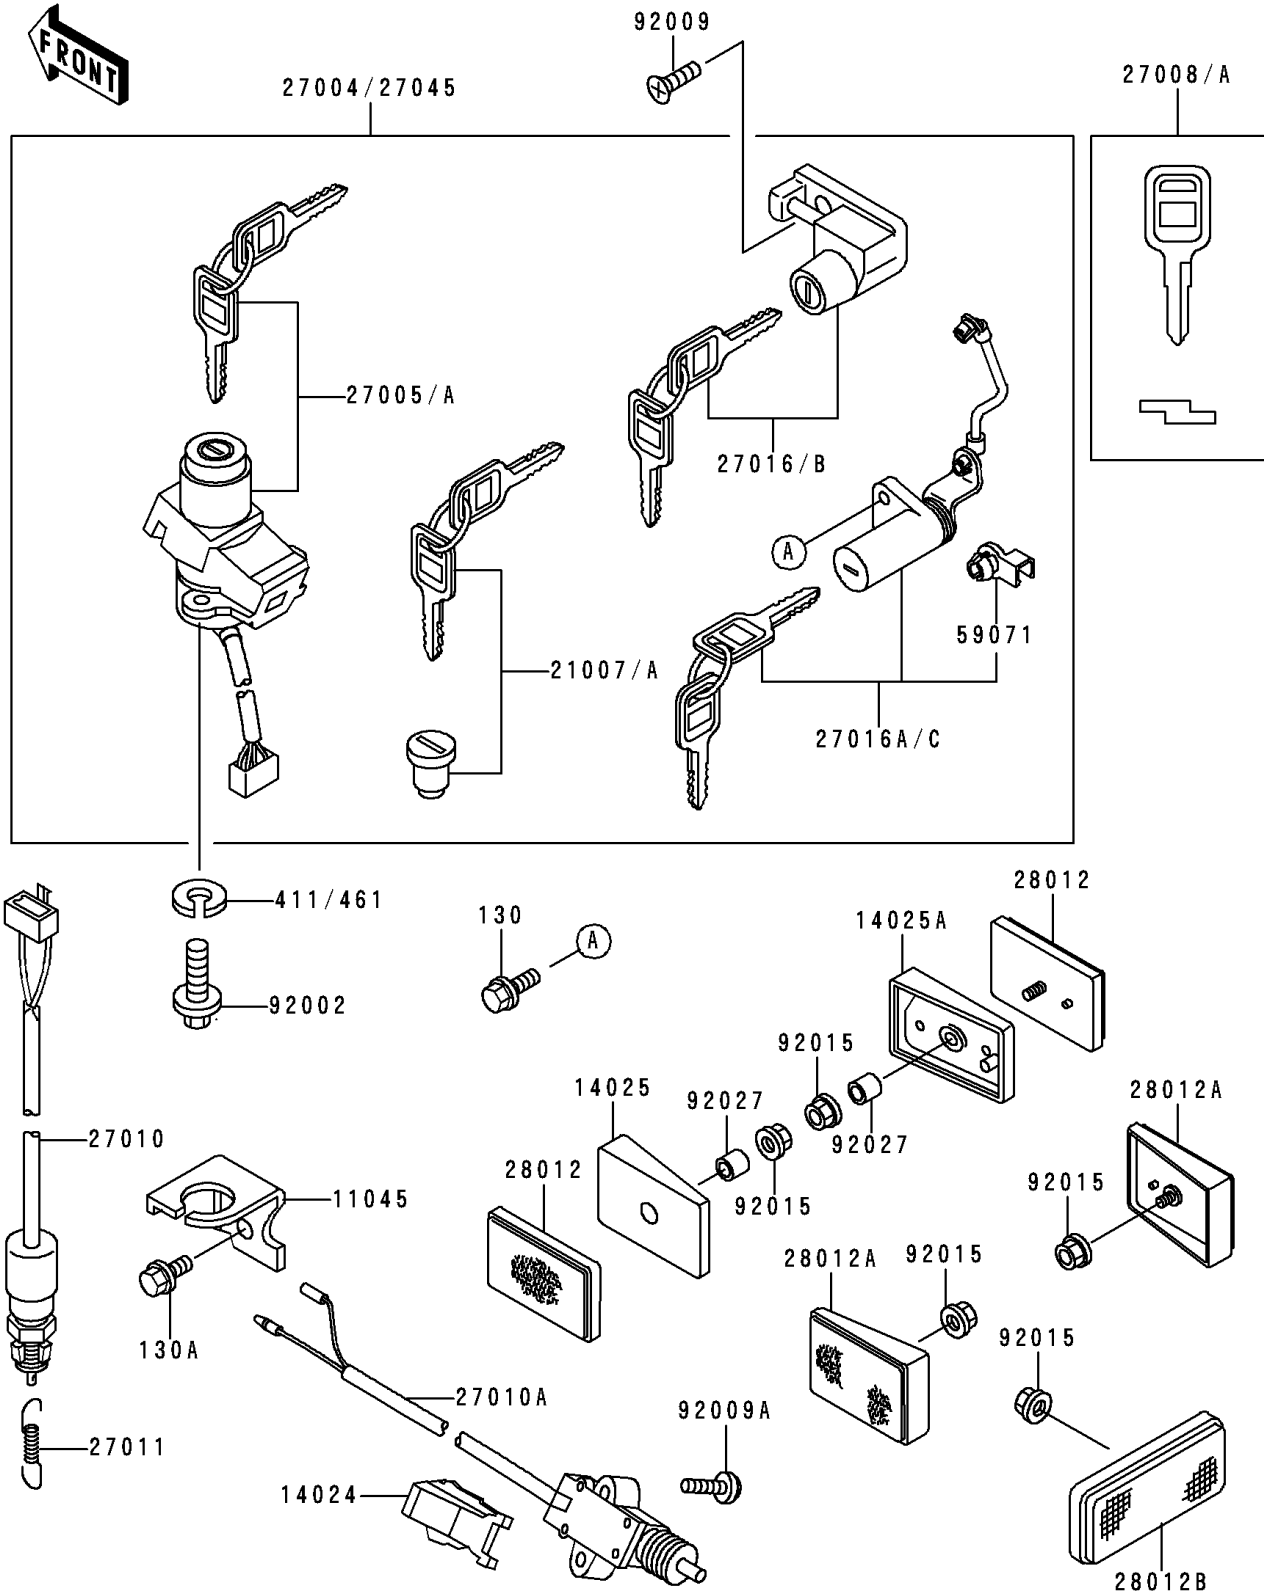

1993 Ninja® 250R PARTS DIAGRAM

Ignition Switch/Locks/Reflectors

F 2770

1993 Ninja® 250R PARTS LIST

Ignition Switch/Locks/Reflectors

ITEM NAME	PART NUMBER	QUANTITY
BOLT-FLANGED (Ref # 130)	130B0510	2
BOLT-FLANGED (Ref # 130A)	130D0610	1
WASHER-PLAIN,6MM (Ref # 411)	411E0600	2
BRACKET,REAR BRAKE SWITCH (Ref # 11045)	11045-1641	1
COVER,SIDE STAND SWITCH (Ref # 14024)	14024-1532	1
COVER,REFLECTOR,FR (Ref # 14025)	14025-1886	1
COVER,REFLECTOR,FR (Ref # 14025A)	14025-1887	1
ROTOR,LOCK,TANK CAP (Ref # 21007)	21007-5019	1
SWITCH-ASSY (Ref # 27004)	27004-5346	1
SWITCH-ASSY-IGNITION (Ref # 27005)	27005-5077	1
KEY-LOCK,BLANK (Ref # 27008)	27008-1103	1
SWITCH,BRAKE LAMP (Ref # 27010)	27010-1152	1
SWITCH,SIDE STAND (Ref # 27010A)	27010-1223	1
SPRING,BRAKE LAMP SWITCH (Ref # 27011)	27011-004	1
LOCK-ASSY,HELMET (Ref # 27016)	27016-5121	1
LOCK-ASSY,SEAT (Ref # 27016A)	27016-5127	1
REFLECTOR-REFLEX,FR (Ref # 28012)	28012-1052	2
REFLECTOR-REFLEX,RR (Ref # 28012A)	28012-1056	2
REFLECTOR-REFLEX (Ref # 28012B)	28012-1077	1
JOINT (Ref # 59071)	59071-1103	4
BOLT,TORX,6X16 (Ref # 92002)	92002-1333	2
SCREW,5X12 (Ref # 92009)	92009-1401	1
SCREW,5X22 (Ref # 92009A)	92009-1492	2
NUT,FLANGED,5MM (Ref # 92015)	92015-1259	5
COLLAR,5X8X14.5 (Ref # 92027)	92027-1789	2