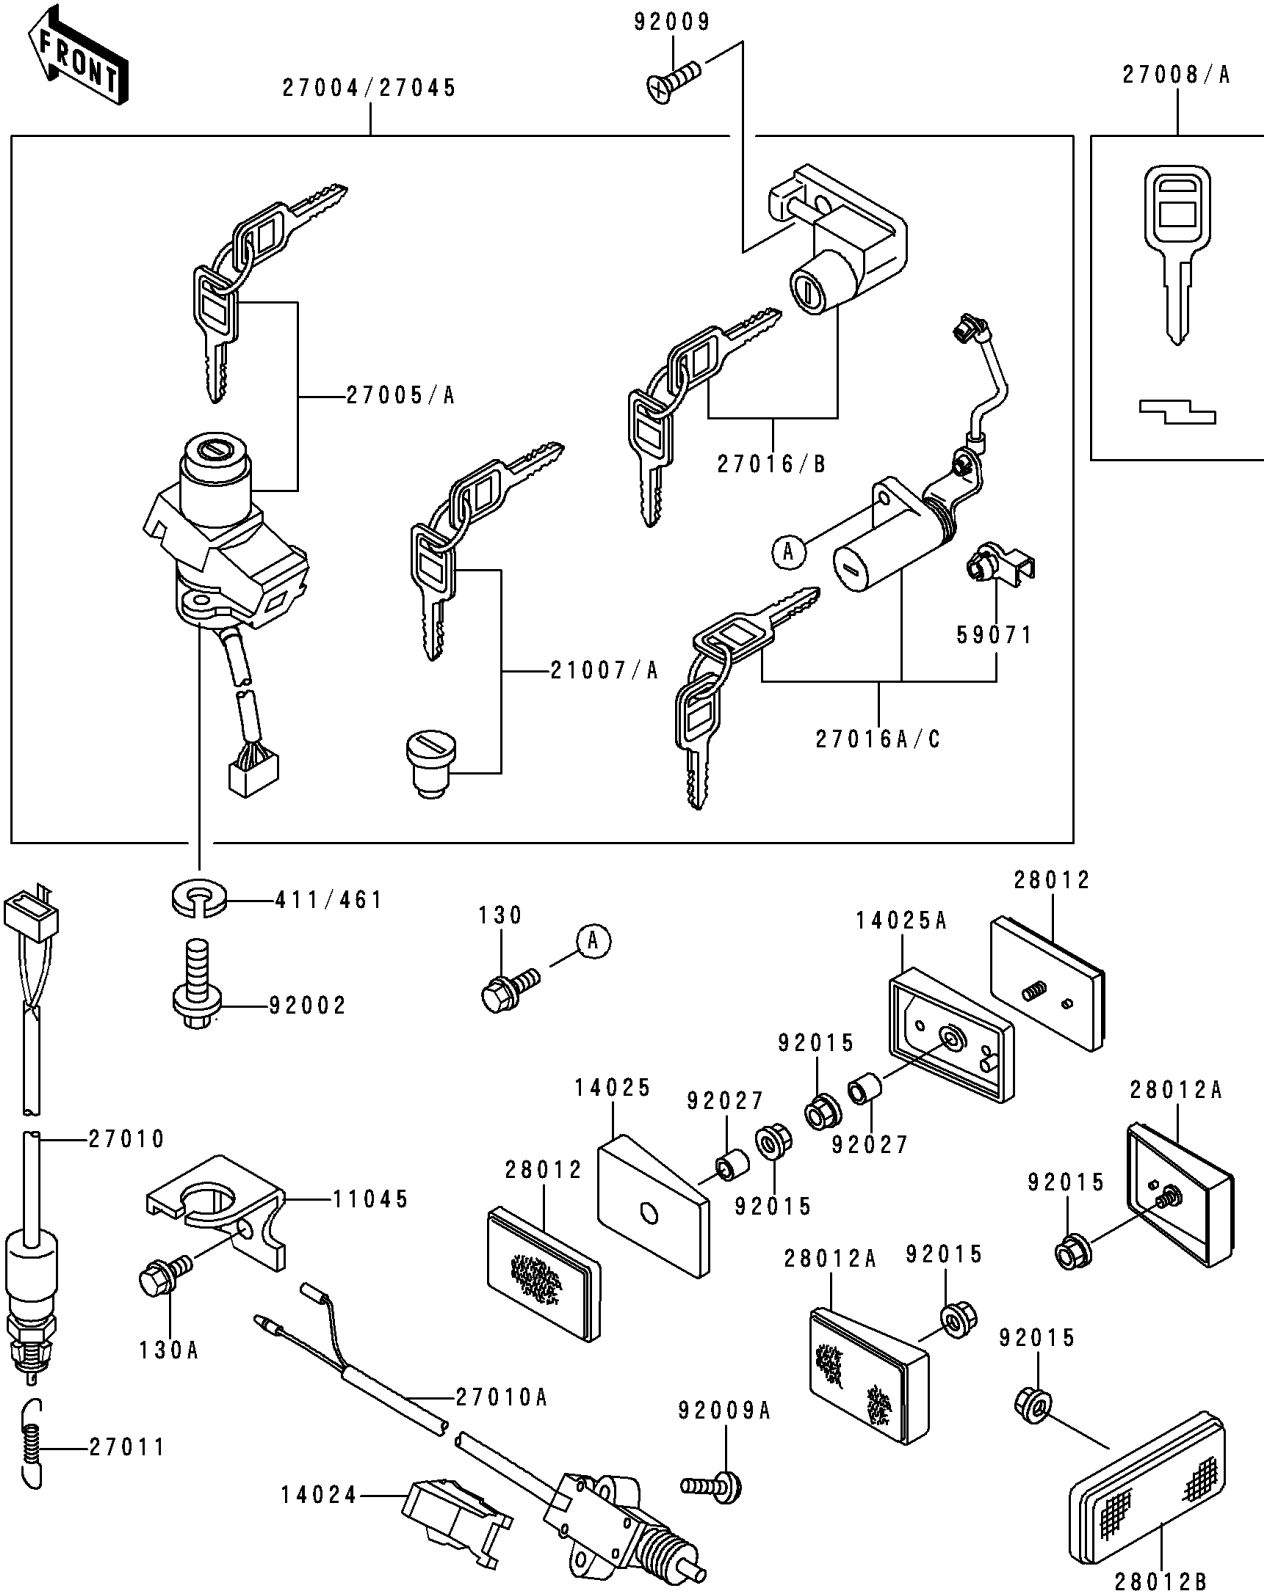

# 1994 Ninja® 250R PARTS DIAGRAM

Ignition Switch/Locks/Reflectors

F 2770

# 1994 Ninja® 250R PARTS LIST

## Ignition Switch/Locks/Reflectors

ITEM NAME	PART NUMBER	QUANTITY
BOLT-FLANGED (Ref # 130)	130B0510	2
BOLT-FLANGED (Ref # 130A)	130D0610	1
WASHER-PLAIN,6MM (Ref # 411)	411E0600	2
BRACKET,REAR BRAKE SWITCH (Ref # 11045)	11045-1641	1
COVER,SIDE STAND SWITCH (Ref # 14024)	14024-1532	1
COVER,REFLECTOR,FR (Ref # 14025)	14025-1886	1
COVER,REFLECTOR,FR (Ref # 14025A)	14025-1887	1
ROTOR,LOCK,TANK CAP (Ref # 21007)	21007-5019	1
SWITCH-ASSY (Ref # 27004)	27004-5346	1
SWITCH-ASSY-IGNITION (Ref # 27005)	27005-5077	1
KEY-LOCK,BLANK (Ref # 27008)	27008-1103	1
SWITCH,BRAKE LAMP (Ref # 27010)	27010-1152	1
SWITCH,SIDE STAND (Ref # 27010A)	27010-1223	1
SPRING,BRAKE LAMP SWITCH (Ref # 27011)	27011-004	1
LOCK-ASSY,HELMET (Ref # 27016)	27016-5121	1
LOCK-ASSY,SEAT (Ref # 27016A)	27016-5127	1
REFLECTOR-REFLEX,FR (Ref # 28012)	28012-1052	2
REFLECTOR-REFLEX,RR (Ref # 28012A)	28012-1056	2
REFLECTOR-REFLEX (Ref # 28012B)	28012-1077	1
JOINT (Ref # 59071)	59071-1103	4
BOLT,TORX,6X16 (Ref # 92002)	92002-1333	2
SCREW,5X12 (Ref # 92009)	92009-1401	1
SCREW,5X22 (Ref # 92009A)	92009-1492	2
NUT,FLANGED,5MM (Ref # 92015)	92015-1259	5
COLLAR,5X8X14.5 (Ref # 92027)	92027-1789	2