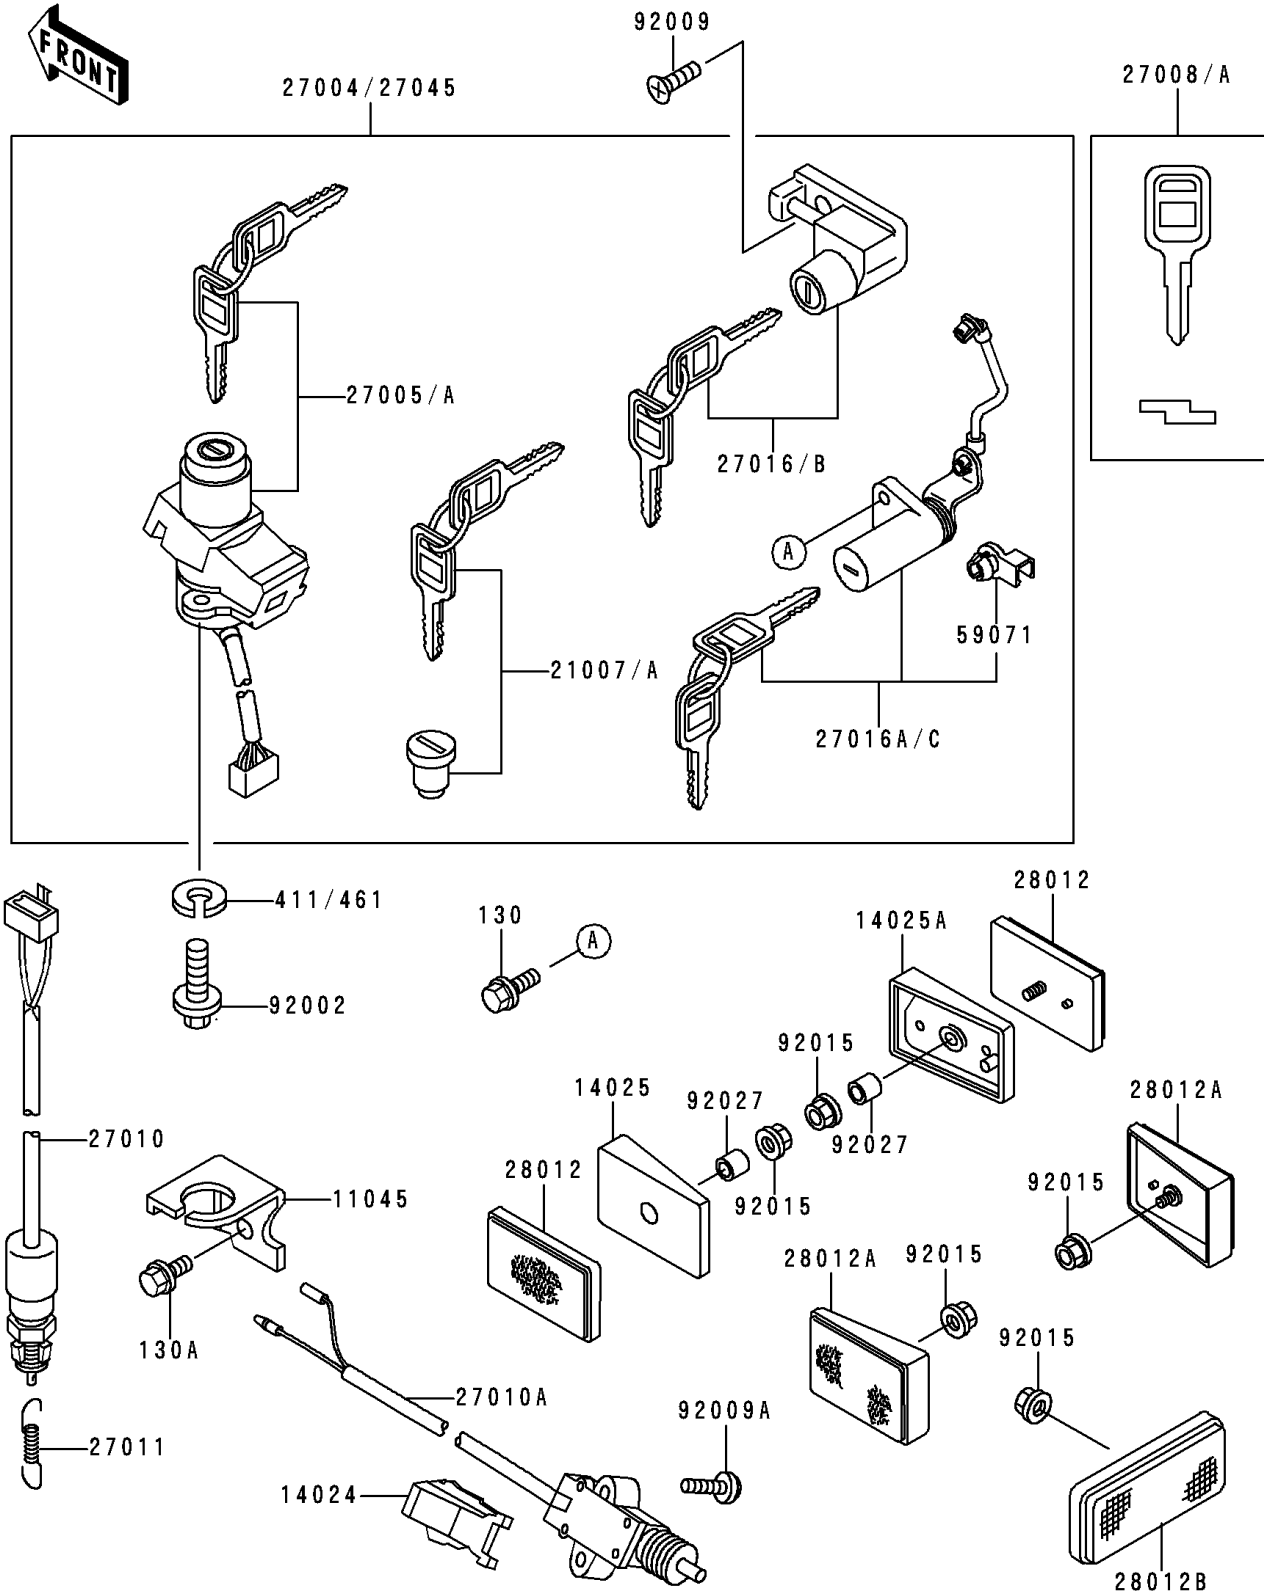

1995 Ninja® 250R PARTS DIAGRAM

Ignition Switch/Locks/Reflectors

F 2770

1995 Ninja® 250R PARTS LIST

Ignition Switch/Locks/Reflectors

ITEM NAME	PART NUMBER	QUANTITY
BOLT-FLANGED (Ref # 130)	130B0510	2
BOLT-FLANGED (Ref # 130A)	130D0610	1
WASHER-SPRING (Ref # 461)	461L0600	2
BRACKET,REAR BRAKE SWITCH (Ref # 11045)	11045-1641	1
COVER,SIDE STAND SWITCH (Ref # 14024)	14024-1532	1
COVER,REFLECTOR,FR (Ref # 14025)	14025-1886	1
COVER,REFLECTOR,FR (Ref # 14025A)	14025-1887	1
ROTOR,LOCK,TANK CAP (Ref # 21007A)	21007-5037	1
SWITCH-ASSY-IGNITION (Ref # 27005A)	27005-5105	1
KEY-LOCK,BLANK (Ref # 27008A)	27008-1173	1
SWITCH,BRAKE LAMP (Ref # 27010)	27010-1152	1
SWITCH,SIDE STAND (Ref # 27010A)	27010-1223	1
SPRING,BRAKE LAMP SWITCH (Ref # 27011)	27011-004	1
LOCK-ASSY,HELMET (Ref # 27016B)	27016-5211	1
LOCK-ASSY,SEAT (Ref # 27016C)	27016-5224	1
SWITCH-ASSY (Ref # 27045)	27045-5003	1
REFLECTOR-REFLEX,FR (Ref # 28012)	28012-1052	2
REFLECTOR-REFLEX,RR (Ref # 28012A)	28012-1056	2
REFLECTOR-REFLEX (Ref # 28012B)	28012-1077	1
JOINT (Ref # 59071)	59071-1103	4
BOLT,TORX,6X16 (Ref # 92002)	92002-1333	2
SCREW,5X12 (Ref # 92009)	92009-1401	1
SCREW,5X22 (Ref # 92009A)	92009-1492	2
NUT,FLANGED,5MM (Ref # 92015)	92015-1259	5
COLLAR,5X8X14.5 (Ref # 92027)	92027-1789	2