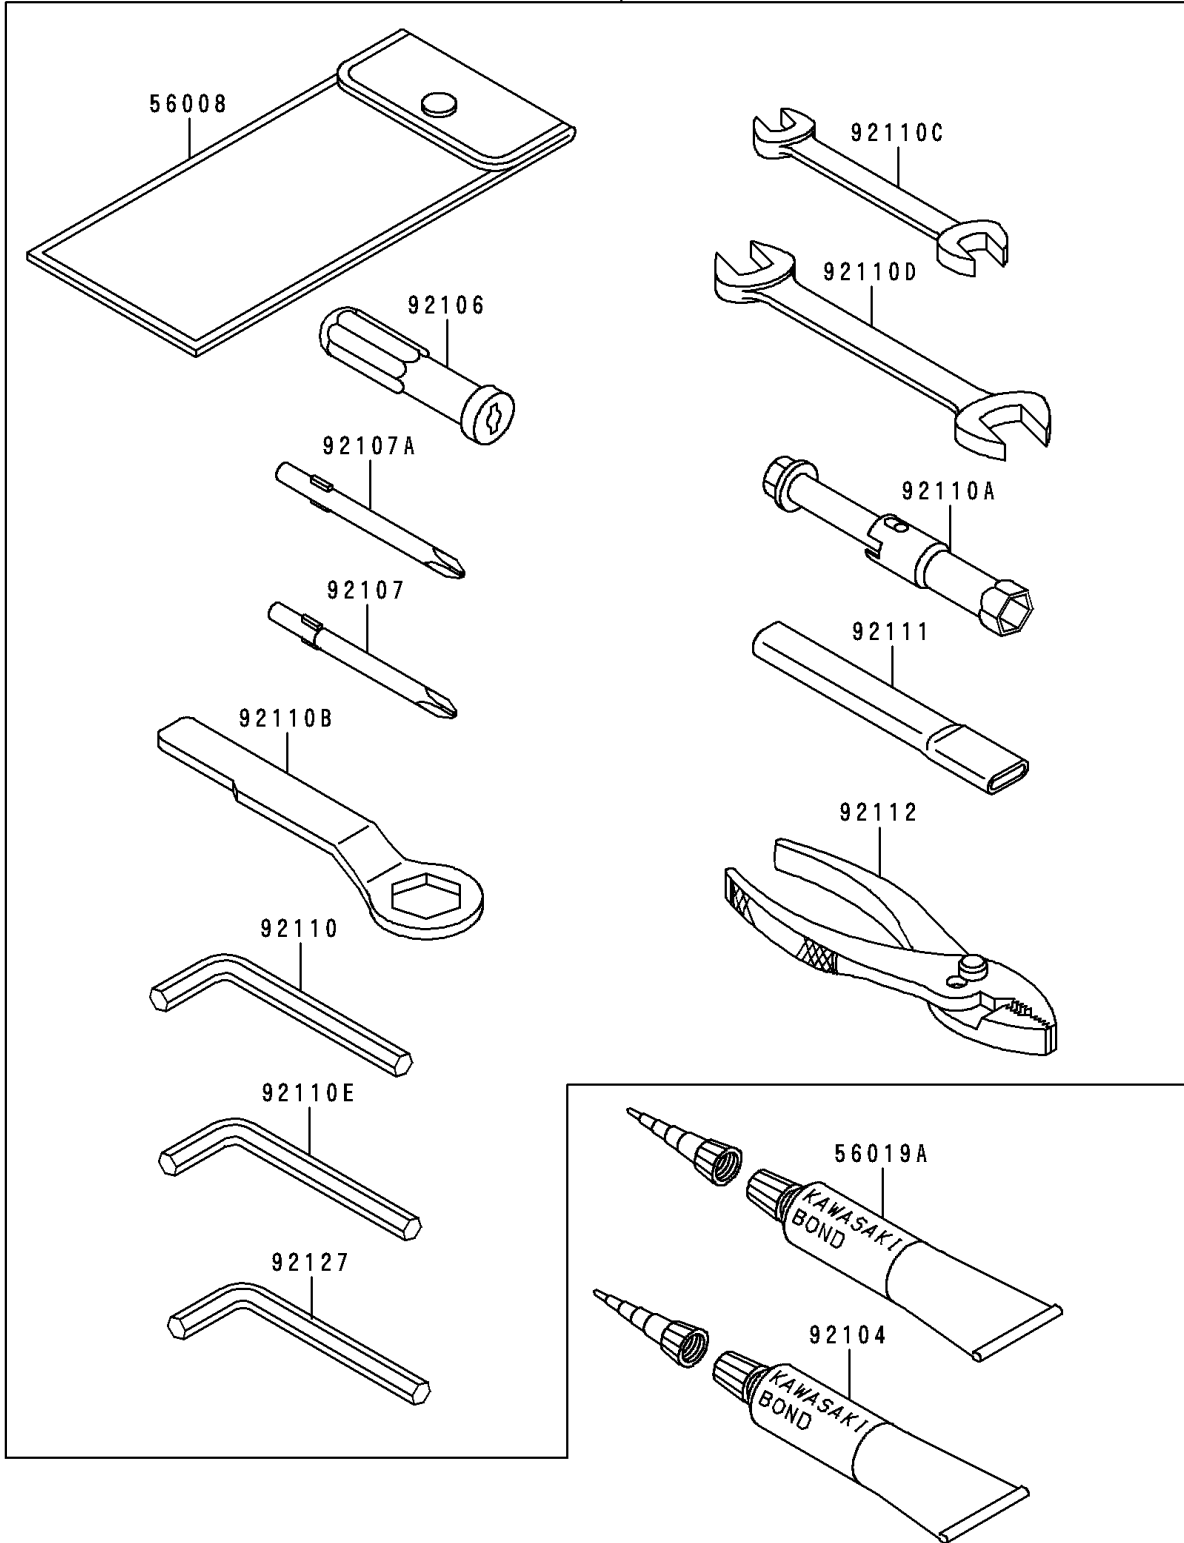

1992 Ninja® 250R PARTS DIAGRAM

Owner's Tools

56007

F2810

1992 Ninja® 250R PARTS LIST

Owner's Tools

ITEM NAME	PART NUMBER	QUANTITY
TOOLKIT (Ref # 56007)	56007-1324	1
BAG,TOOL (Ref # 56008)	56008-1075	1
THREE BOND TB1211,HT/RS,WHITE (Ref # 56019A)	56019-120	1
GASKET-LIQUID,TUBE,100G,SILVER (Ref # 92104)	92104-002	1
GRIP-SCREW DRIVER (Ref # 92106)	92106-1001	1
TOOL-DRIVER,#3PHILLIPS (Ref # 92107)	92107-005	1
TOOL-DRIVER,#2PHILLIPS (Ref # 92107A)	92107-1053	1
TOOL-WRENCH,ALLEN,5MM (Ref # 92110)	92110-1015	1
TOOL-WRENCH,BOX,16MM (Ref # 92110A)	92110-1132	1
TOOL-WRENCH,BOX END,24MM (Ref # 92110B)	92110-1150	1
TOOL-WRENCH,OPEN END,10X12 (Ref # 92110C)	92110-1152	1
TOOL-WRENCH,OPEN END,14X17 (Ref # 92110D)	92110-1153	1
TOOL-WRENCH,ALLEN,4MM (Ref # 92110E)	92110-3703	1
TOOL-BAR,BOX END WRENCH (Ref # 92111)	92111-1051	1
TOOL-PLIERS (Ref # 92112)	92112-003	1
TOOL-WRENCH,ALLEN,6MM (Ref # 92127)	92127-003	1