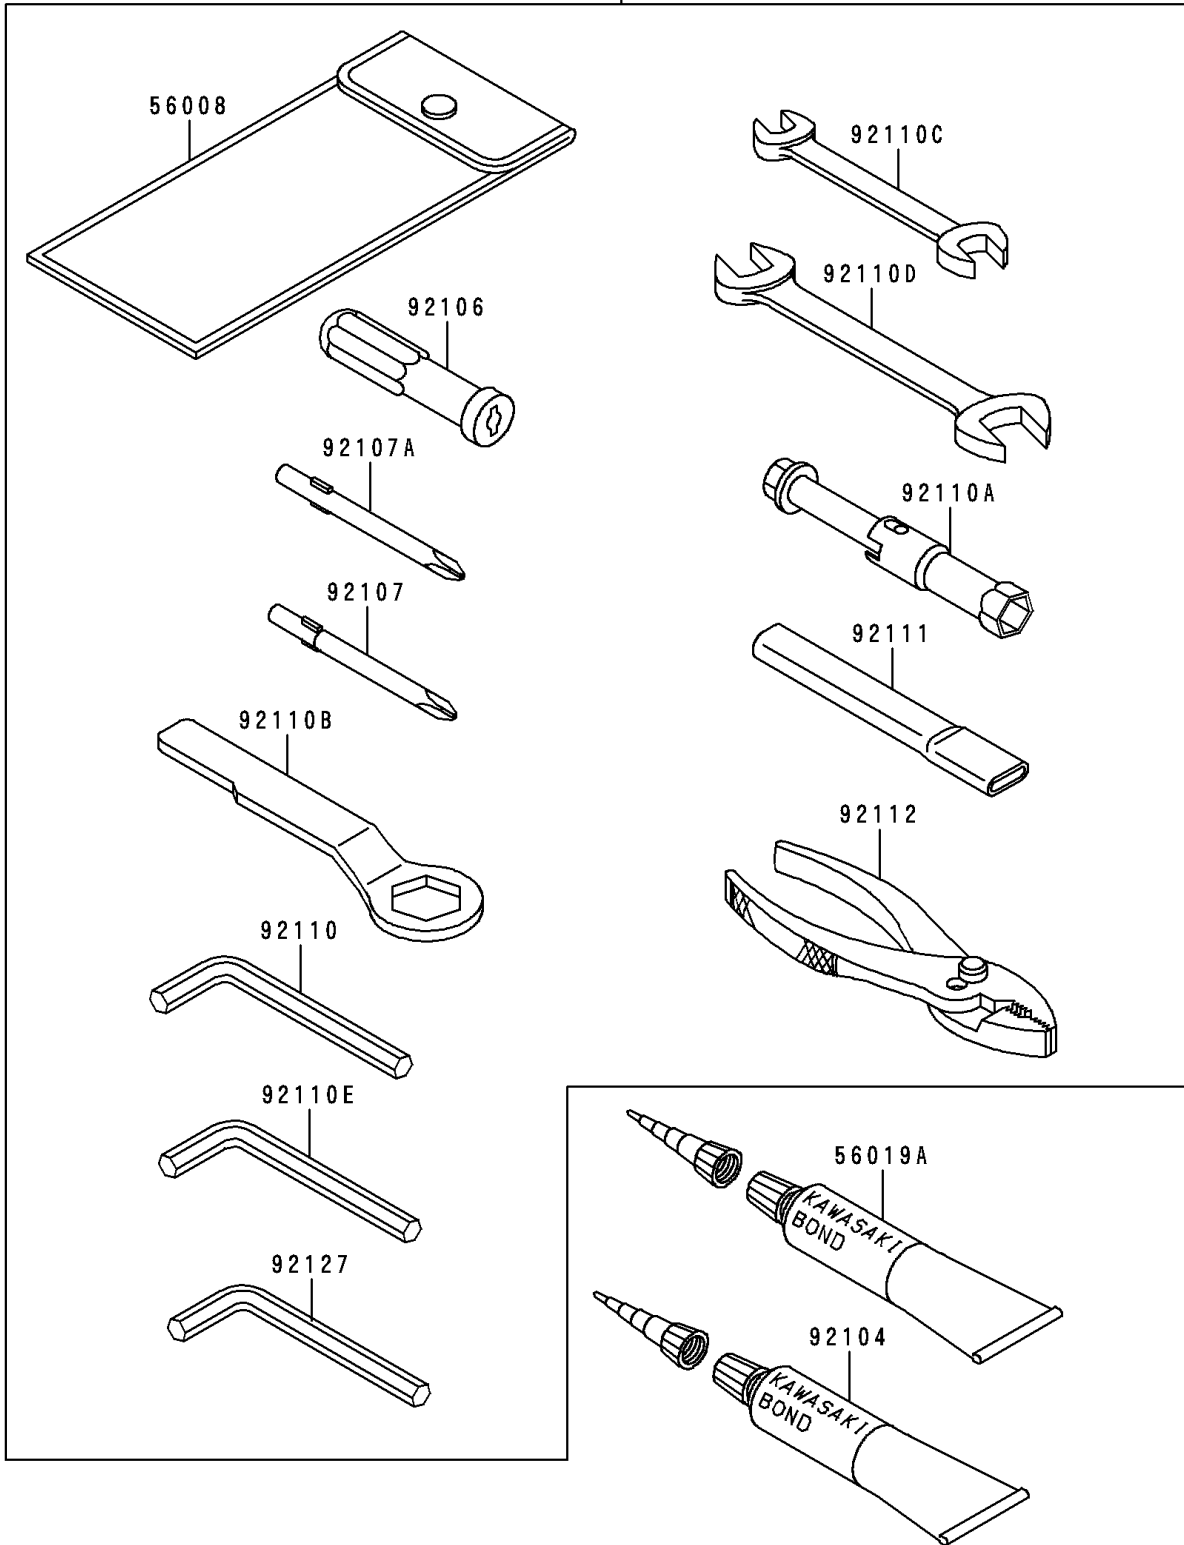

1992 Ninja® 250R PARTS DIAGRAM

Owner's Tools

56007

F2810

1992 Ninja® 250R PARTS LIST

Owner's Tools

ITEM NAME	PART NUMBER	QUANTITY
TOOLKIT (Ref # 56007)	56007-1324	1
BAG,TOOL (Ref # 56008)	56008-1075	1
THREE BOND TB1211,HT/RS,WHITE (Ref # 56019A)	56019-120	1
GASKET-LIQUID,TUBE,100G,SILVER (Ref # 92104)	92104-002	1
GRIP-SCREW DRIVER (Ref # 92106)	92106-1001	1
TOOL-DRIVER,#3PHILLIPS (Ref # 92107)	92107-005	1
TOOL-DRIVER,#2PHILLIPS (Ref # 92107A)	92107-1053	1
TOOL-WRENCH,ALLEN,5MM (Ref # 92110)	92110-1015	1
TOOL-WRENCH,BOX,16MM (Ref # 92110A)	92110-1132	1
TOOL-WRENCH,BOX END,24MM (Ref # 92110B)	92110-1150	1
TOOL-WRENCH,OPEN END,10X12 (Ref # 92110C)	92110-1152	1
TOOL-WRENCH,OPEN END,14X17 (Ref # 92110D)	92110-1153	1
TOOL-WRENCH,ALLEN,4MM (Ref # 92110E)	92110-3703	1
TOOL-BAR,BOX END WRENCH (Ref # 92111)	92111-1051	1
TOOL-PLIERS (Ref # 92112)	92112-003	1
TOOL-WRENCH,ALLEN,6MM (Ref # 92127)	92127-003	1