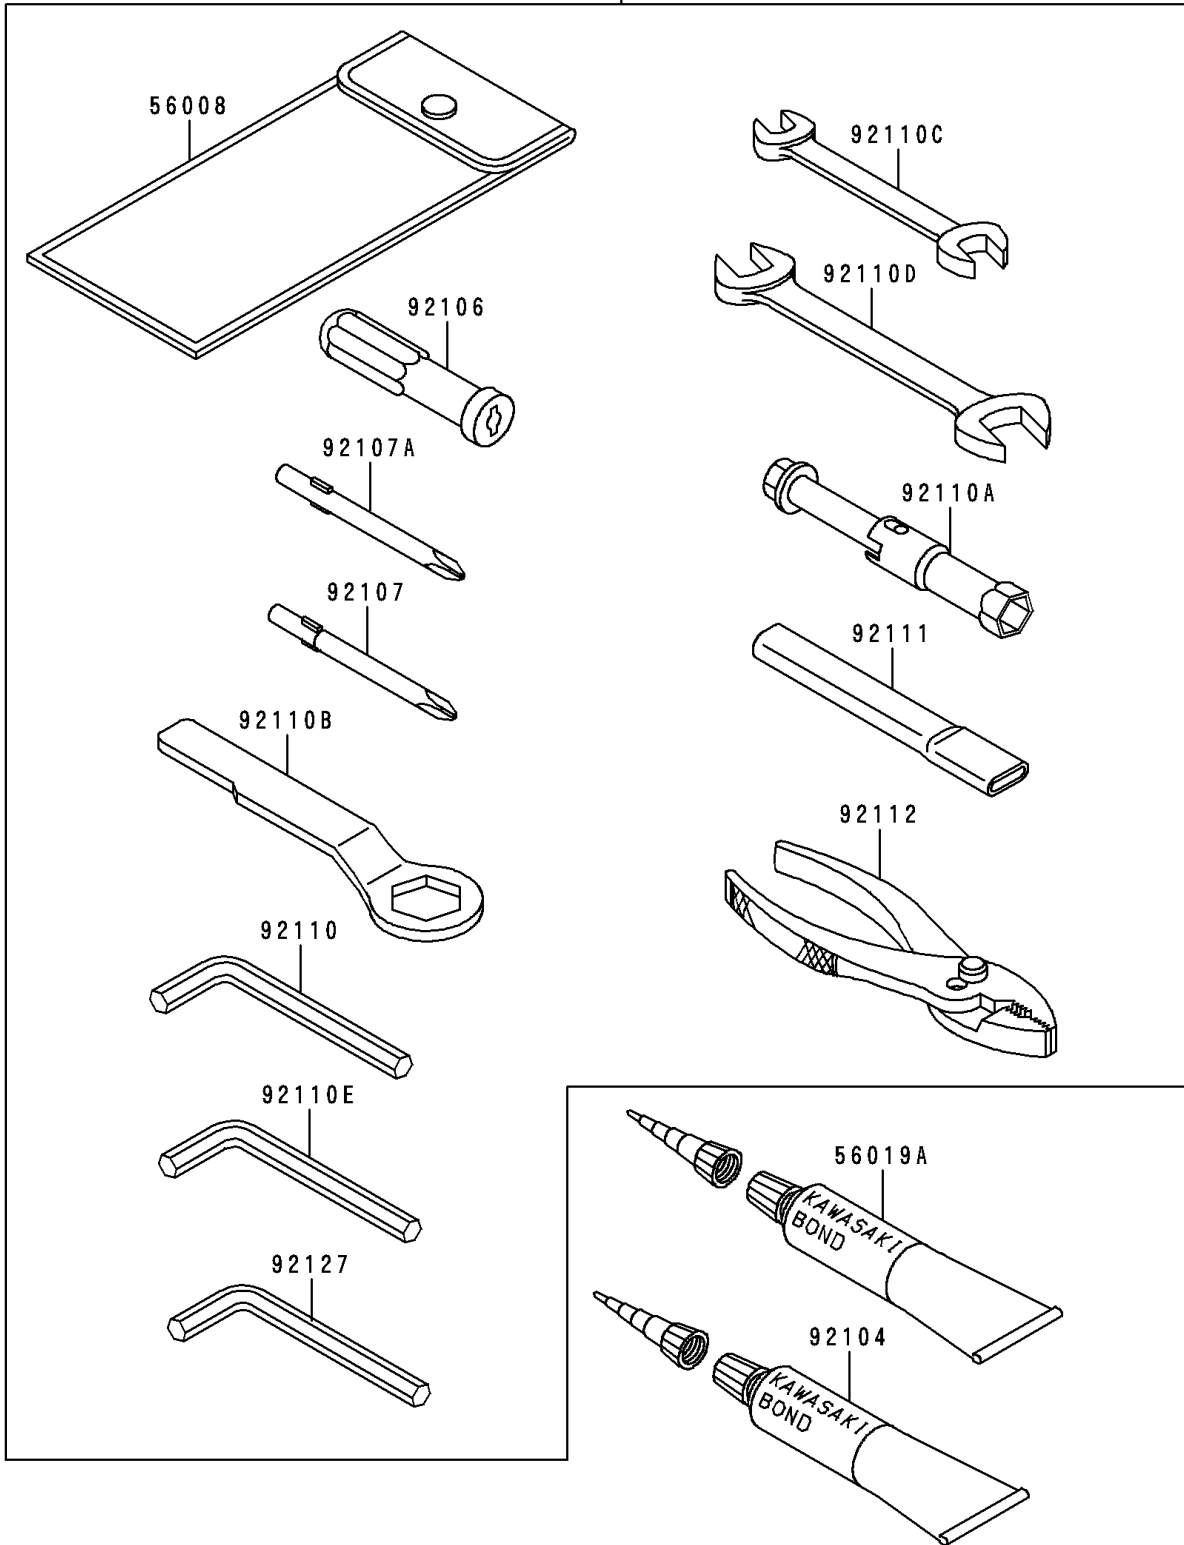

1993 Ninja® 250R PARTS DIAGRAM

Owner's Tools

56007

F2810

1993 Ninja® 250R PARTS LIST

Owner's Tools

ITEM NAME	PART NUMBER	QUANTITY
TOOLKIT (Ref # 56007)	56007-1324	1
BAG,TOOL (Ref # 56008)	56008-1075	1
THREE BOND TB1211,HT/RS,WHITE (Ref # 56019A)	56019-120	1
GASKET-LIQUID,TUBE,100G,SILVER (Ref # 92104)	92104-002	1
GRIP-SCREW DRIVER (Ref # 92106)	92106-1001	1
TOOL-DRIVER,#3PHILLIPS (Ref # 92107)	92107-005	1
TOOL-DRIVER,#2PHILLIPS (Ref # 92107A)	92107-1053	1
TOOL-WRENCH,ALLEN,5MM (Ref # 92110)	92110-1015	1
TOOL-WRENCH,BOX,16MM (Ref # 92110A)	92110-1132	1
TOOL-WRENCH,BOX END,24MM (Ref # 92110B)	92110-1150	1
TOOL-WRENCH,OPEN END,10X12 (Ref # 92110C)	92110-1152	1
TOOL-WRENCH,OPEN END,14X17 (Ref # 92110D)	92110-1153	1
TOOL-WRENCH,ALLEN,4MM (Ref # 92110E)	92110-3703	1
TOOL-BAR,BOX END WRENCH (Ref # 92111)	92111-1051	1
TOOL-PLIERS (Ref # 92112)	92112-003	1
TOOL-WRENCH,ALLEN,6MM (Ref # 92127)	92127-003	1