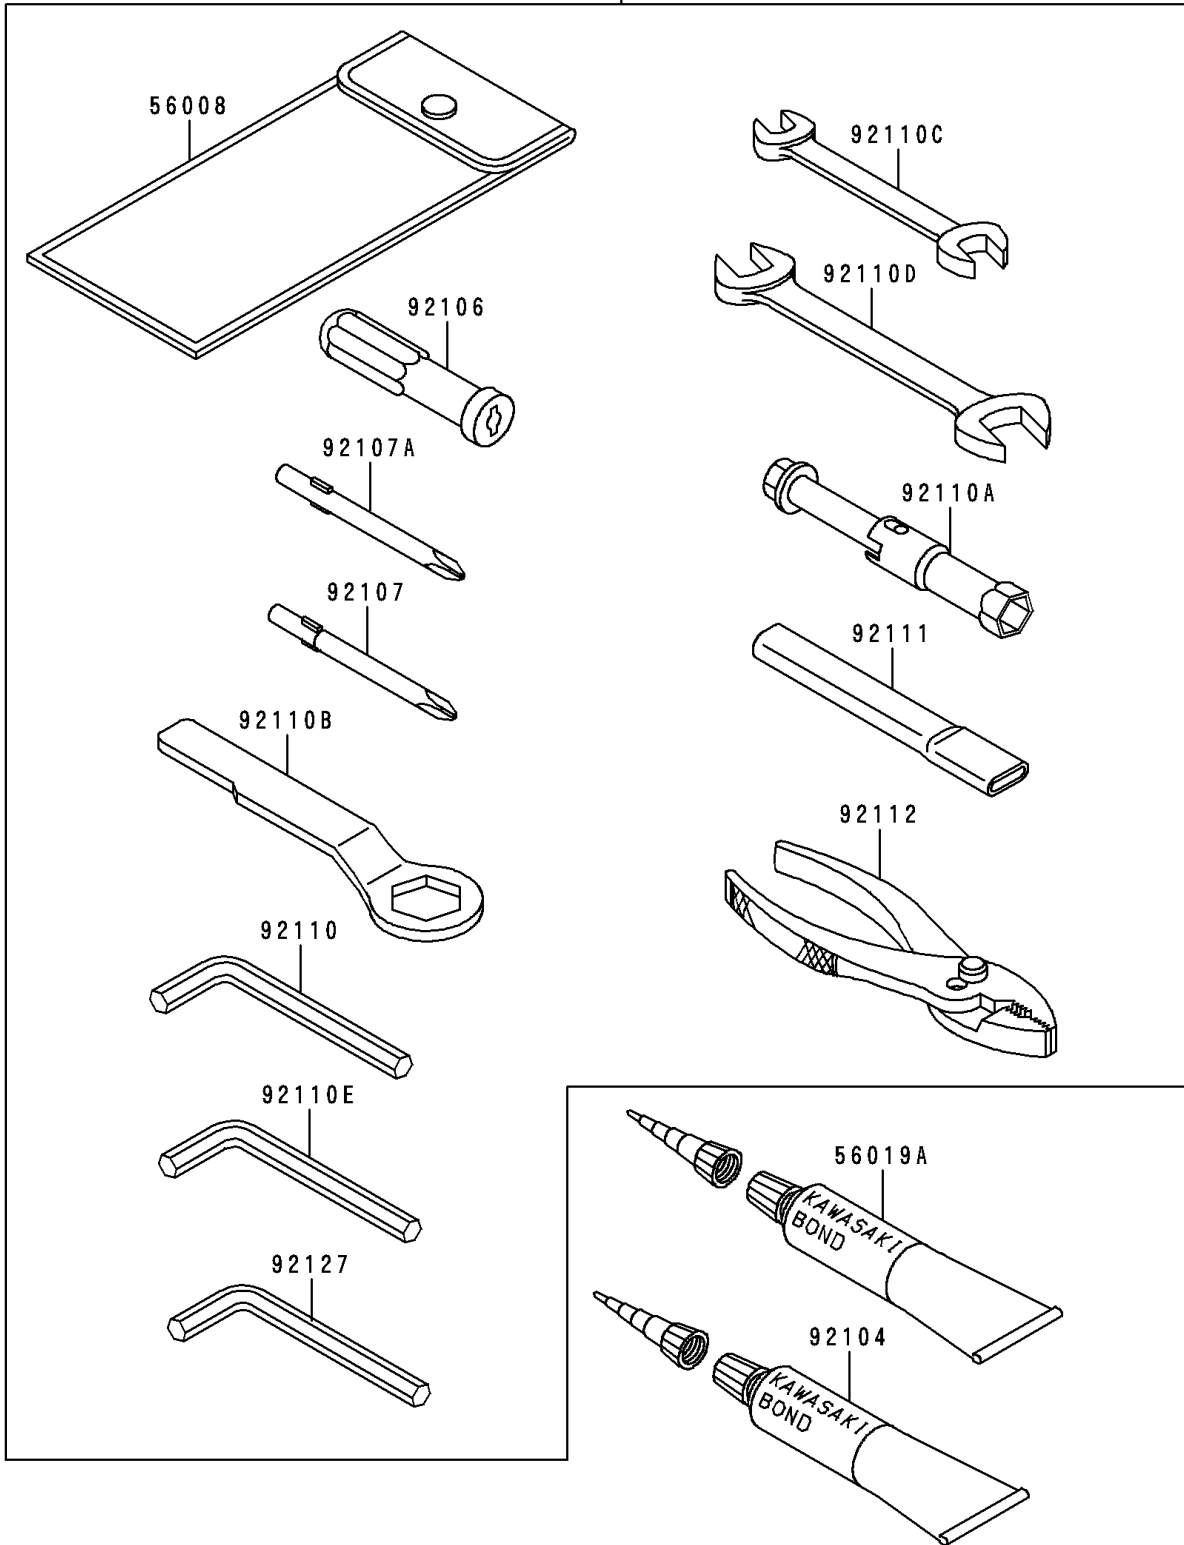

# 1993 Ninja® 250R PARTS DIAGRAM

Owner's Tools

56007

F2810

# 1993 Ninja® 250R PARTS LIST

## Owner's Tools

ITEM NAME	PART NUMBER	QUANTITY
TOOLKIT (Ref # 56007)	56007-1324	1
BAG,TOOL (Ref # 56008)	56008-1075	1
THREE BOND TB1211,HT/RS,WHITE (Ref # 56019A)	56019-120	1
GASKET-LIQUID,TUBE,100G,SILVER (Ref # 92104)	92104-002	1
GRIP-SCREW DRIVER (Ref # 92106)	92106-1001	1
TOOL-DRIVER,#3PHILLIPS (Ref # 92107)	92107-005	1
TOOL-DRIVER,#2PHILLIPS (Ref # 92107A)	92107-1053	1
TOOL-WRENCH,ALLEN,5MM (Ref # 92110)	92110-1015	1
TOOL-WRENCH,BOX,16MM (Ref # 92110A)	92110-1132	1
TOOL-WRENCH,BOX END,24MM (Ref # 92110B)	92110-1150	1
TOOL-WRENCH,OPEN END,10X12 (Ref # 92110C)	92110-1152	1
TOOL-WRENCH,OPEN END,14X17 (Ref # 92110D)	92110-1153	1
TOOL-WRENCH,ALLEN,4MM (Ref # 92110E)	92110-3703	1
TOOL-BAR,BOX END WRENCH (Ref # 92111)	92111-1051	1
TOOL-PLIERS (Ref # 92112)	92112-003	1
TOOL-WRENCH,ALLEN,6MM (Ref # 92127)	92127-003	1