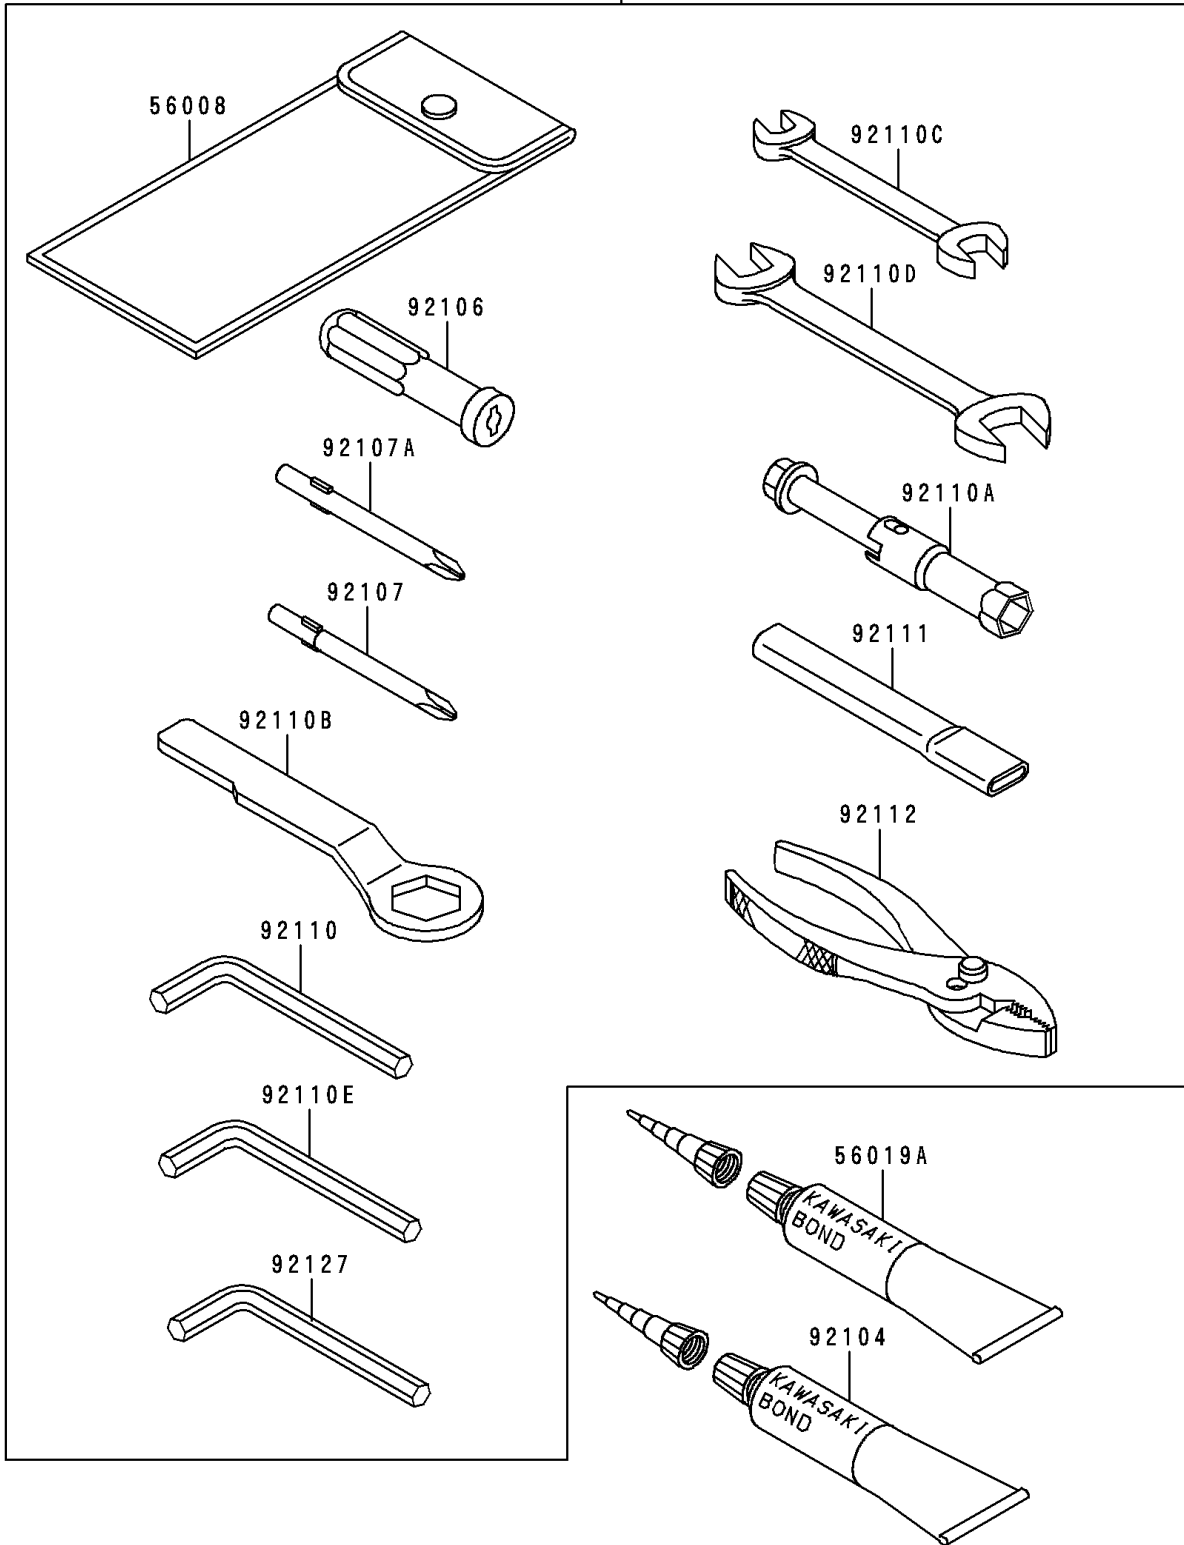

# 1994 Ninja® 250R PARTS DIAGRAM

Owner's Tools

56007

F2810

# 1994 Ninja® 250R PARTS LIST

## Owner's Tools

ITEM NAME	PART NUMBER	QUANTITY
TOOLKIT (Ref # 56007)	56007-1324	1
BAG,TOOL (Ref # 56008)	56008-1075	1
THREE BOND TB1211,HT/RS,WHITE (Ref # 56019A)	56019-120	1
GASKET-LIQUID,TUBE,100G,SILVER (Ref # 92104)	92104-002	1
GRIP-SCREW DRIVER (Ref # 92106)	92106-1001	1
TOOL-DRIVER,#3PHILLIPS (Ref # 92107)	92107-005	1
TOOL-DRIVER,#2PHILLIPS (Ref # 92107A)	92107-1053	1
TOOL-WRENCH,ALLEN,5MM (Ref # 92110)	92110-1015	1
TOOL-WRENCH,BOX,16MM (Ref # 92110A)	92110-1132	1
TOOL-WRENCH,BOX END,24MM (Ref # 92110B)	92110-1150	1
TOOL-WRENCH,OPEN END,10X12 (Ref # 92110C)	92110-1152	1
TOOL-WRENCH,OPEN END,14X17 (Ref # 92110D)	92110-1153	1
TOOL-WRENCH,ALLEN,4MM (Ref # 92110E)	92110-3703	1
TOOL-BAR,BOX END WRENCH (Ref # 92111)	92111-1051	1
TOOL-PLIERS (Ref # 92112)	92112-003	1
TOOL-WRENCH,ALLEN,6MM (Ref # 92127)	92127-003	1