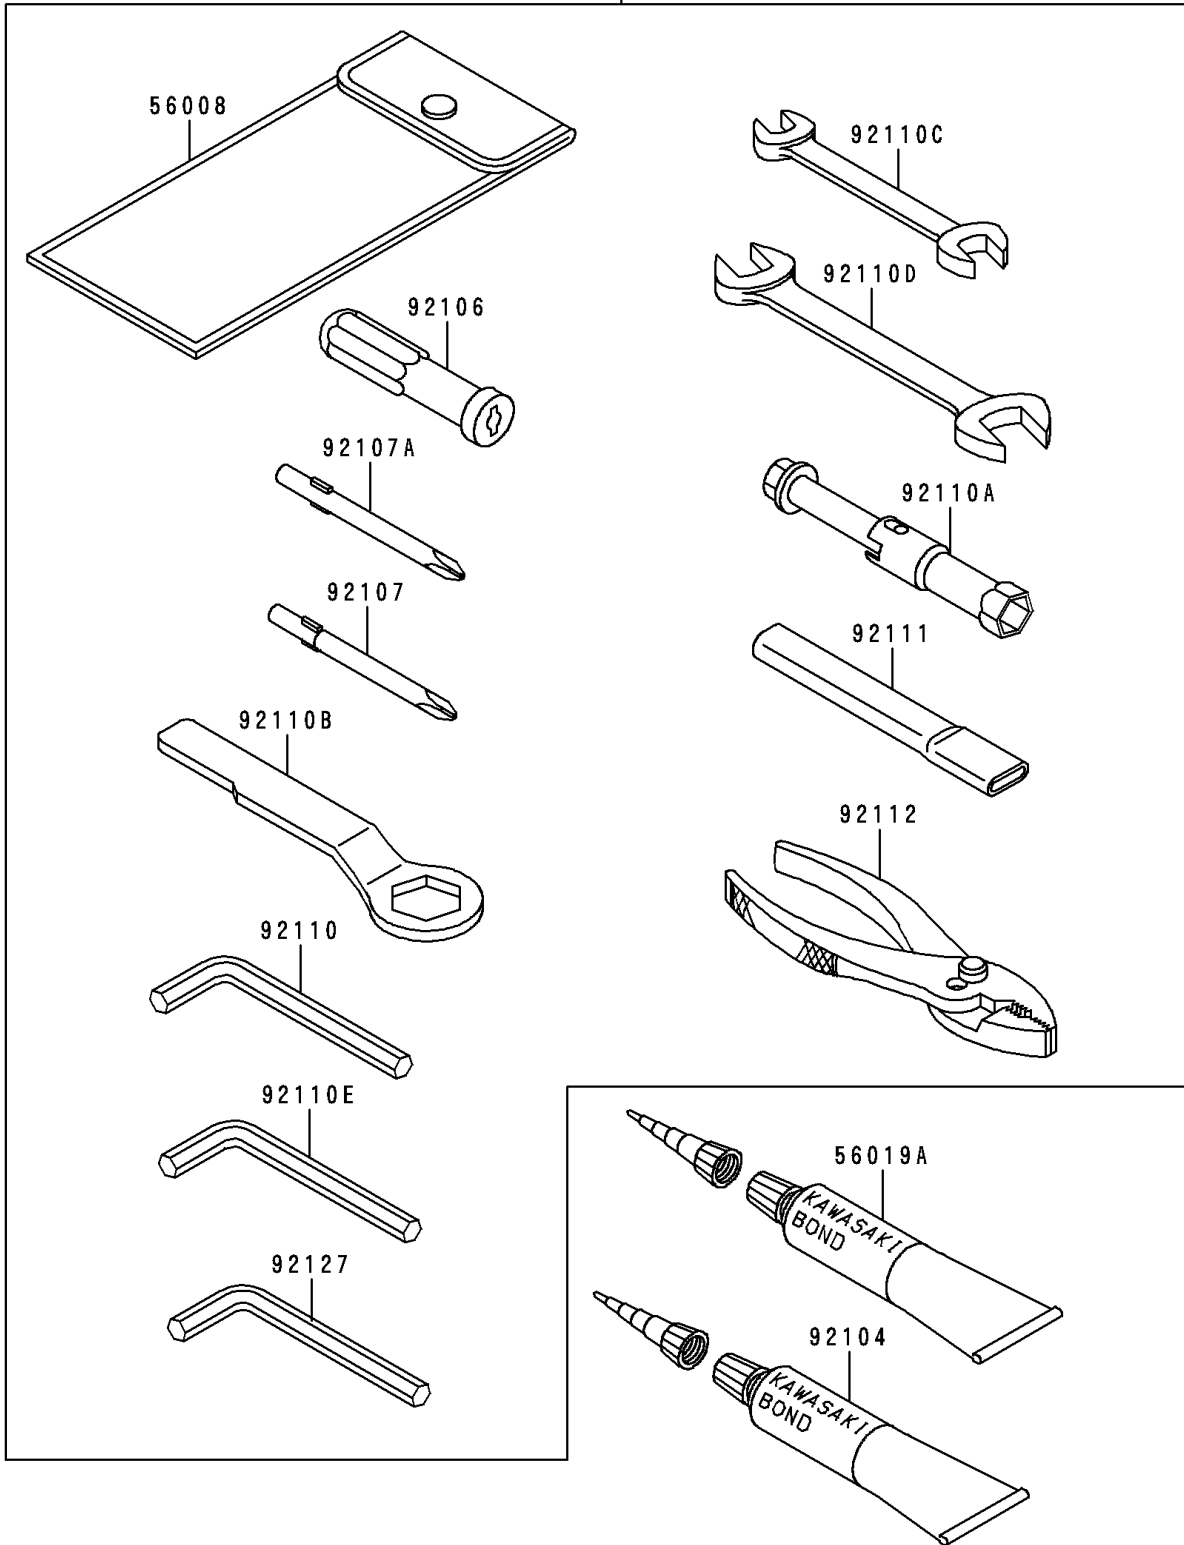

# 1995 Ninja® 250R PARTS DIAGRAM

Owner's Tools

56007

F2810

# 1995 Ninja® 250R PARTS LIST

## Owner's Tools

ITEM NAME	PART NUMBER	QUANTITY
TOOLKIT (Ref # 56007)	56007-1324	1
BAG,TOOL (Ref # 56008)	56008-1075	1
THREE BOND TB1211,HT/RS,WHITE (Ref # 56019A)	56019-120	1
GASKET-LIQUID,TUBE,100G,SILVER (Ref # 92104)	92104-002	1
GRIP-SCREW DRIVER (Ref # 92106)	92106-1001	1
TOOL-DRIVER,#3PHILLIPS (Ref # 92107)	92107-005	1
TOOL-DRIVER,#2PHILLIPS (Ref # 92107A)	92107-1053	1
TOOL-WRENCH,ALLEN,5MM (Ref # 92110)	92110-1015	1
TOOL-WRENCH,BOX,16MM (Ref # 92110A)	92110-1132	1
TOOL-WRENCH,BOX END,24MM (Ref # 92110B)	92110-1150	1
TOOL-WRENCH,OPEN END,10X12 (Ref # 92110C)	92110-1152	1
TOOL-WRENCH,OPEN END,14X17 (Ref # 92110D)	92110-1153	1
TOOL-WRENCH,ALLEN,4MM (Ref # 92110E)	92110-3703	1
TOOL-BAR,BOX END WRENCH (Ref # 92111)	92111-1051	1
TOOL-PLIERS (Ref # 92112)	92112-003	1
TOOL-WRENCH,ALLEN,6MM (Ref # 92127)	92127-003	1