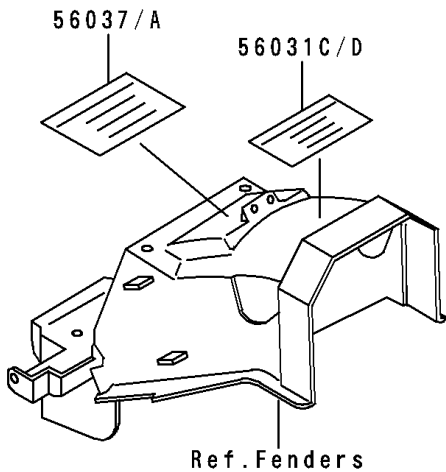

# 1992 Ninja® 250R PARTS DIAGRAM

Labels

F2860

## Labels

ITEM NAME	PART NUMBER	QUANTITY
LABEL-MANUAL,OIL&OIL FILTER (Ref # 56031)	56031-1451	1
LABEL-MANUAL,DAILY SAFETY (Ref # 56031A)	56031-1453	1
LABEL-MANUAL,BATTERY VENT (Ref # 56031B)	56031-1579	1
LABEL-MANUAL,CHAIN (Ref # 56031C)	56031-1601	1
LABEL-MANUAL,CHAIN (Ref # 56031D)	56031-1671	1
LABEL-MANUAL,OIL&OIL FILTER (Ref # 56031E)	56031-1672	1
LABEL-MANUAL,BATTERY VENT (Ref # 56031F)	56031-1674	1
LABEL-MANUAL,DAILY SAFETY (Ref # 56031G)	56031-1675	1
LABEL-SPECIFICATION,TIRE&LOAD (Ref # 56037)	56037-1401	1
LABEL-SPECIFICATION,TIRE&LOAD (Ref # 56037A)	56037-1492	1
LABEL-WARNING,BREAK IN CAUTION (Ref # 56040)	56040-1007	1
LABEL-WARNING,EVAPO (Ref # 56040A)	56040-1121	1
LABEL-CERTIFICATION,EVAPO ROUT (Ref # 59461)	59461-1981	1