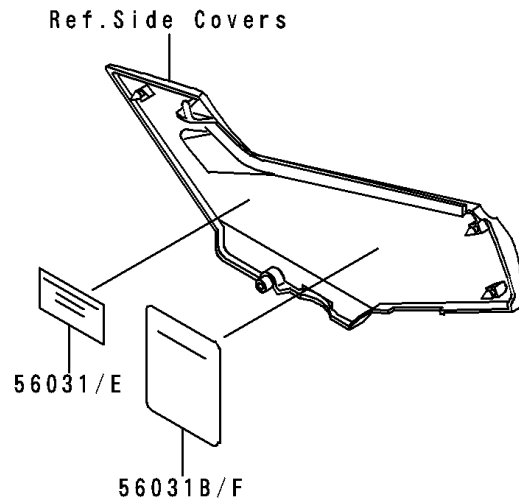

# 1992 Ninja® 250R PARTS DIAGRAM

Labels

F2860

## Labels

ITEM NAME	PART NUMBER	QUANTITY
LABEL-MANUAL,OIL&OIL FILTER (Ref # 56031)	56031-1451	1
LABEL-MANUAL,DAILY SAFETY (Ref # 56031A)	56031-1453	1
LABEL-MANUAL,BATTERY VENT (Ref # 56031B)	56031-1579	1
LABEL-MANUAL,CHAIN (Ref # 56031C)	56031-1601	1
LABEL-MANUAL,CHAIN (Ref # 56031D)	56031-1671	1
LABEL-MANUAL,OIL&OIL FILTER (Ref # 56031E)	56031-1672	1
LABEL-MANUAL,BATTERY VENT (Ref # 56031F)	56031-1674	1
LABEL-MANUAL,DAILY SAFETY (Ref # 56031G)	56031-1675	1
LABEL-SPECIFICATION,TIRE&LOAD (Ref # 56037)	56037-1401	1
LABEL-SPECIFICATION,TIRE&LOAD (Ref # 56037A)	56037-1492	1
LABEL-WARNING,BREAK IN CAUTION (Ref # 56040)	56040-1007	1
LABEL-WARNING,EVAPO (Ref # 56040A)	56040-1121	1
LABEL-CERTIFICATION,EVAPO ROUT (Ref # 59461)	59461-1981	1