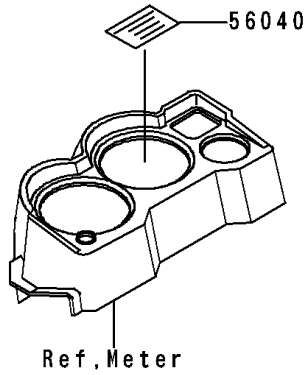

# 1992 Ninja® 250R PARTS DIAGRAM

Labels

F2860

## Labels

ITEM NAME	PART NUMBER	QUANTITY
LABEL-MANUAL,OIL&OIL FILTER (Ref # 56031)	56031-1451	1
LABEL-MANUAL,DAILY SAFETY (Ref # 56031A)	56031-1453	1
LABEL-MANUAL,BATTERY VENT (Ref # 56031B)	56031-1579	1
LABEL-MANUAL,CHAIN (Ref # 56031C)	56031-1601	1
LABEL-MANUAL,CHAIN (Ref # 56031D)	56031-1671	1
LABEL-MANUAL,OIL&OIL FILTER (Ref # 56031E)	56031-1672	1
LABEL-MANUAL,BATTERY VENT (Ref # 56031F)	56031-1674	1
LABEL-MANUAL,DAILY SAFETY (Ref # 56031G)	56031-1675	1
LABEL-SPECIFICATION,TIRE&LOAD (Ref # 56037)	56037-1401	1
LABEL-SPECIFICATION,TIRE&LOAD (Ref # 56037A)	56037-1492	1
LABEL-WARNING,BREAK IN CAUTION (Ref # 56040)	56040-1007	1
LABEL-WARNING,EVAPO (Ref # 56040A)	56040-1121	1
LABEL-CERTIFICATION,EVAPO ROUT (Ref # 59461)	59461-1981	1