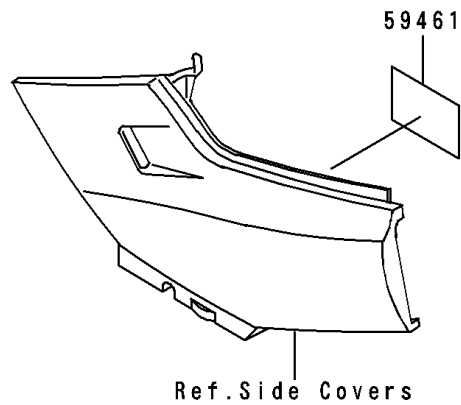

# 1992 Ninja® 250R PARTS DIAGRAM

Labels

F2860

## Labels

ITEM NAME	PART NUMBER	QUANTITY
LABEL-MANUAL,OIL&OIL FILTER (Ref # 56031)	56031-1451	1
LABEL-MANUAL,DAILY SAFETY (Ref # 56031A)	56031-1453	1
LABEL-MANUAL,BATTERY VENT (Ref # 56031B)	56031-1579	1
LABEL-MANUAL,CHAIN (Ref # 56031C)	56031-1601	1
LABEL-MANUAL,CHAIN (Ref # 56031D)	56031-1671	1
LABEL-MANUAL,OIL&OIL FILTER (Ref # 56031E)	56031-1672	1
LABEL-MANUAL,BATTERY VENT (Ref # 56031F)	56031-1674	1
LABEL-MANUAL,DAILY SAFETY (Ref # 56031G)	56031-1675	1
LABEL-SPECIFICATION,TIRE&LOAD (Ref # 56037)	56037-1401	1
LABEL-SPECIFICATION,TIRE&LOAD (Ref # 56037A)	56037-1492	1
LABEL-WARNING,BREAK IN CAUTION (Ref # 56040)	56040-1007	1
LABEL-WARNING,EVAPO (Ref # 56040A)	56040-1121	1
LABEL-CERTIFICATION,EVAPO ROUT (Ref # 59461)	59461-1981	1