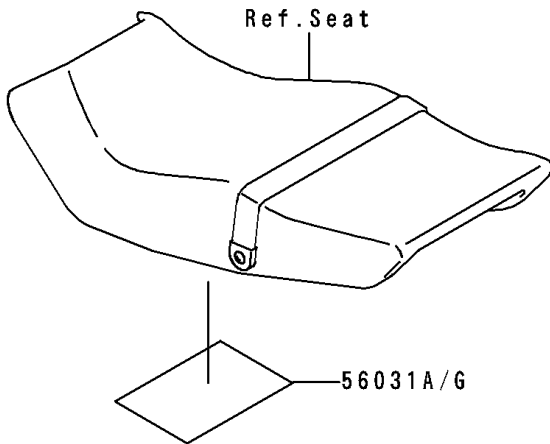

# 1992 Ninja® 250R PARTS DIAGRAM

Labels

F2860

## Labels

ITEM NAME	PART NUMBER	QUANTITY
LABEL-MANUAL,OIL&OIL FILTER (Ref # 56031)	56031-1451	1
LABEL-MANUAL,DAILY SAFETY (Ref # 56031A)	56031-1453	1
LABEL-MANUAL,BATTERY VENT (Ref # 56031B)	56031-1579	1
LABEL-MANUAL,CHAIN (Ref # 56031C)	56031-1601	1
LABEL-MANUAL,CHAIN (Ref # 56031D)	56031-1671	1
LABEL-MANUAL,OIL&OIL FILTER (Ref # 56031E)	56031-1672	1
LABEL-MANUAL,BATTERY VENT (Ref # 56031F)	56031-1674	1
LABEL-MANUAL,DAILY SAFETY (Ref # 56031G)	56031-1675	1
LABEL-SPECIFICATION,TIRE&LOAD (Ref # 56037)	56037-1401	1
LABEL-SPECIFICATION,TIRE&LOAD (Ref # 56037A)	56037-1492	1
LABEL-WARNING,BREAK IN CAUTION (Ref # 56040)	56040-1007	1
LABEL-WARNING,EVAPO (Ref # 56040A)	56040-1121	1
LABEL-CERTIFICATION,EVAPO ROUT (Ref # 59461)	59461-1981	1