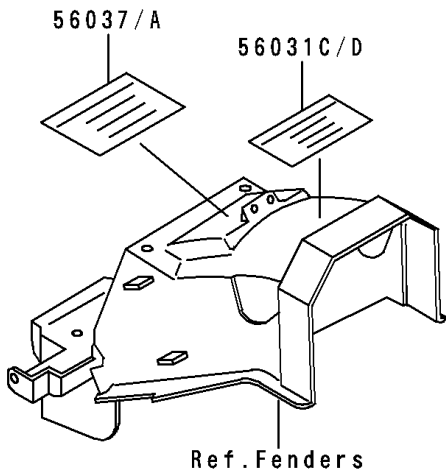

1993 Ninja® 250R PARTS DIAGRAM

Labels

F2860

1993 Ninja® 250R PARTS LIST

Labels

ITEM NAME	PART NUMBER	QUANTITY
LABEL-MANUAL,OIL&OIL FILTER (Ref # 56031)	56031-1451	1
LABEL-MANUAL,DAILY SAFETY (Ref # 56031A)	56031-1453	1
LABEL-MANUAL,BATTERY VENT (Ref # 56031B)	56031-1579	1
LABEL-MANUAL,CHAIN (Ref # 56031C)	56031-1601	1
LABEL-MANUAL,CHAIN (Ref # 56031D)	56031-1671	1
LABEL-MANUAL,OIL&OIL FILTER (Ref # 56031E)	56031-1672	1
LABEL-MANUAL,BATTERY VENT (Ref # 56031F)	56031-1674	1
LABEL-MANUAL,DAILY SAFETY (Ref # 56031G)	56031-1675	1
LABEL-SPECIFICATION,TIRE&LOAD (Ref # 56037)	56037-1401	1
LABEL-SPECIFICATION,TIRE&LOAD (Ref # 56037A)	56037-1492	1
LABEL-WARNING,BREAK IN CAUTION (Ref # 56040)	56040-1007	1
LABEL-WARNING,EVAPO (Ref # 56040A)	56040-1121	1
LABEL-CERTIFICATION,EVAPO ROUT (Ref # 59461)	59461-1981	1