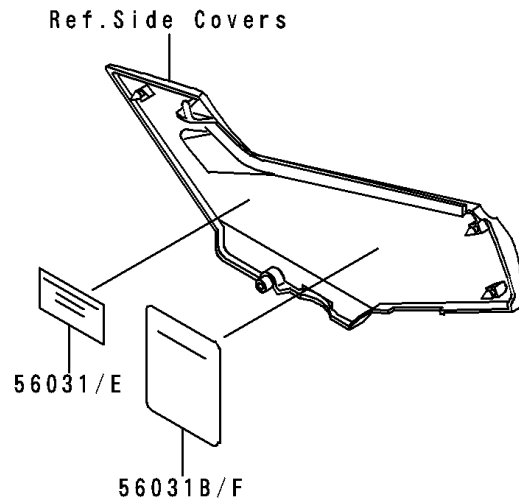

1993 Ninja® 250R PARTS DIAGRAM

Labels

F2860

1993 Ninja® 250R PARTS LIST

Labels

ITEM NAME	PART NUMBER	QUANTITY
LABEL-MANUAL,OIL&OIL FILTER (Ref # 56031)	56031-1451	1
LABEL-MANUAL,DAILY SAFETY (Ref # 56031A)	56031-1453	1
LABEL-MANUAL,BATTERY VENT (Ref # 56031B)	56031-1579	1
LABEL-MANUAL,CHAIN (Ref # 56031C)	56031-1601	1
LABEL-MANUAL,CHAIN (Ref # 56031D)	56031-1671	1
LABEL-MANUAL,OIL&OIL FILTER (Ref # 56031E)	56031-1672	1
LABEL-MANUAL,BATTERY VENT (Ref # 56031F)	56031-1674	1
LABEL-MANUAL,DAILY SAFETY (Ref # 56031G)	56031-1675	1
LABEL-SPECIFICATION,TIRE&LOAD (Ref # 56037)	56037-1401	1
LABEL-SPECIFICATION,TIRE&LOAD (Ref # 56037A)	56037-1492	1
LABEL-WARNING,BREAK IN CAUTION (Ref # 56040)	56040-1007	1
LABEL-WARNING,EVAPO (Ref # 56040A)	56040-1121	1
LABEL-CERTIFICATION,EVAPO ROUT (Ref # 59461)	59461-1981	1