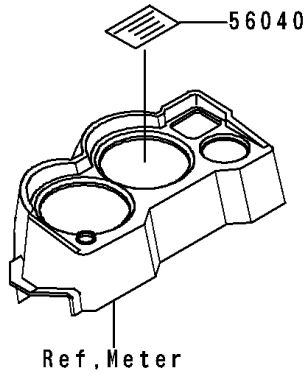

1993 Ninja® 250R PARTS DIAGRAM

Labels

F2860

1993 Ninja® 250R PARTS LIST

Labels

ITEM NAME	PART NUMBER	QUANTITY
LABEL-MANUAL,OIL&OIL FILTER (Ref # 56031)	56031-1451	1
LABEL-MANUAL,DAILY SAFETY (Ref # 56031A)	56031-1453	1
LABEL-MANUAL,BATTERY VENT (Ref # 56031B)	56031-1579	1
LABEL-MANUAL,CHAIN (Ref # 56031C)	56031-1601	1
LABEL-MANUAL,CHAIN (Ref # 56031D)	56031-1671	1
LABEL-MANUAL,OIL&OIL FILTER (Ref # 56031E)	56031-1672	1
LABEL-MANUAL,BATTERY VENT (Ref # 56031F)	56031-1674	1
LABEL-MANUAL,DAILY SAFETY (Ref # 56031G)	56031-1675	1
LABEL-SPECIFICATION,TIRE&LOAD (Ref # 56037)	56037-1401	1
LABEL-SPECIFICATION,TIRE&LOAD (Ref # 56037A)	56037-1492	1
LABEL-WARNING,BREAK IN CAUTION (Ref # 56040)	56040-1007	1
LABEL-WARNING,EVAPO (Ref # 56040A)	56040-1121	1
LABEL-CERTIFICATION,EVAPO ROUT (Ref # 59461)	59461-1981	1