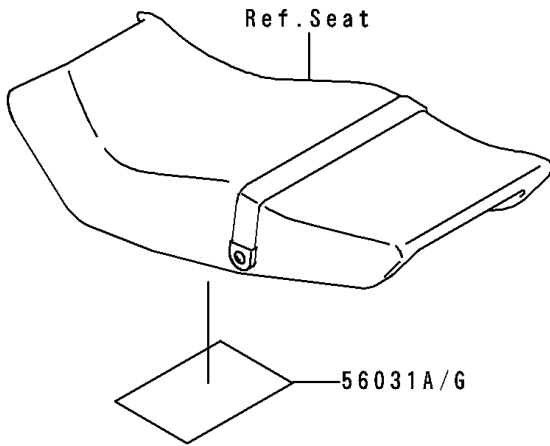

1993 Ninja® 250R PARTS DIAGRAM

Labels

F2860

1993 Ninja® 250R PARTS LIST

Labels

ITEM NAME	PART NUMBER	QUANTITY
LABEL-MANUAL,OIL&OIL FILTER (Ref # 56031)	56031-1451	1
LABEL-MANUAL,DAILY SAFETY (Ref # 56031A)	56031-1453	1
LABEL-MANUAL,BATTERY VENT (Ref # 56031B)	56031-1579	1
LABEL-MANUAL,CHAIN (Ref # 56031C)	56031-1601	1
LABEL-MANUAL,CHAIN (Ref # 56031D)	56031-1671	1
LABEL-MANUAL,OIL&OIL FILTER (Ref # 56031E)	56031-1672	1
LABEL-MANUAL,BATTERY VENT (Ref # 56031F)	56031-1674	1
LABEL-MANUAL,DAILY SAFETY (Ref # 56031G)	56031-1675	1
LABEL-SPECIFICATION,TIRE&LOAD (Ref # 56037)	56037-1401	1
LABEL-SPECIFICATION,TIRE&LOAD (Ref # 56037A)	56037-1492	1
LABEL-WARNING,BREAK IN CAUTION (Ref # 56040)	56040-1007	1
LABEL-WARNING,EVAPO (Ref # 56040A)	56040-1121	1
LABEL-CERTIFICATION,EVAPO ROUT (Ref # 59461)	59461-1981	1