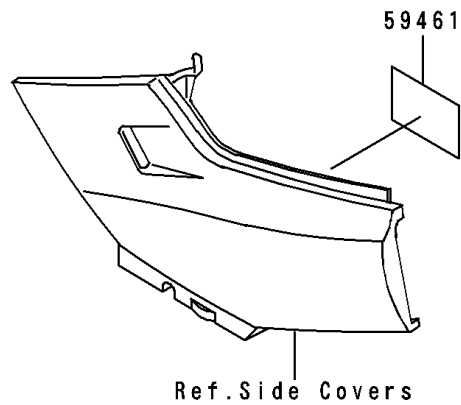

1993 Ninja® 250R PARTS DIAGRAM

Labels

F2860

1993 Ninja® 250R PARTS LIST

Labels

ITEM NAME	PART NUMBER	QUANTITY
LABEL-MANUAL,OIL&OIL FILTER (Ref # 56031)	56031-1451	1
LABEL-MANUAL,DAILY SAFETY (Ref # 56031A)	56031-1453	1
LABEL-MANUAL,BATTERY VENT (Ref # 56031B)	56031-1579	1
LABEL-MANUAL,CHAIN (Ref # 56031C)	56031-1601	1
LABEL-MANUAL,CHAIN (Ref # 56031D)	56031-1671	1
LABEL-MANUAL,OIL&OIL FILTER (Ref # 56031E)	56031-1672	1
LABEL-MANUAL,BATTERY VENT (Ref # 56031F)	56031-1674	1
LABEL-MANUAL,DAILY SAFETY (Ref # 56031G)	56031-1675	1
LABEL-SPECIFICATION,TIRE&LOAD (Ref # 56037)	56037-1401	1
LABEL-SPECIFICATION,TIRE&LOAD (Ref # 56037A)	56037-1492	1
LABEL-WARNING,BREAK IN CAUTION (Ref # 56040)	56040-1007	1
LABEL-WARNING,EVAPO (Ref # 56040A)	56040-1121	1
LABEL-CERTIFICATION,EVAPO ROUT (Ref # 59461)	59461-1981	1