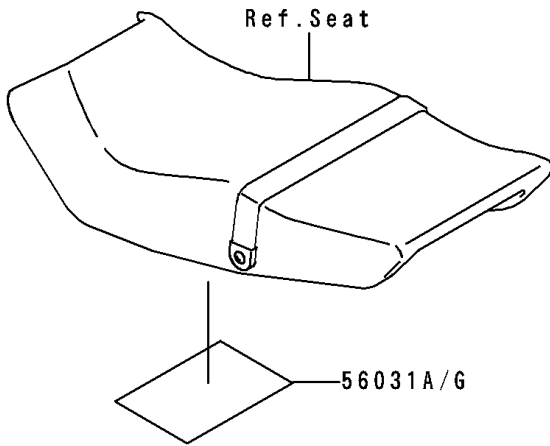

1995 Ninja® 250R PARTS DIAGRAM

Labels

F2860

1995 Ninja® 250R PARTS LIST

Labels

ITEM NAME	PART NUMBER	QUANTITY
LABEL-MANUAL,OIL&OIL FILTER (Ref # 56031)	56031-1451	1
LABEL-MANUAL,DAILY SAFETY (Ref # 56031A)	56031-1453	1
LABEL-MANUAL,CHAIN (Ref # 56031C)	56031-1601	1
LABEL-MANUAL,CHAIN (Ref # 56031D)	56031-1671	1
LABEL-MANUAL,OIL&OIL FILTER (Ref # 56031E)	56031-1672	1
LABEL-MANUAL,DAILY SAFETY (Ref # 56031G)	56031-1675	1
LABEL-SPECIFICATION,TIRE&LOAD (Ref # 56037)	56037-1401	1
LABEL-SPECIFICATION,TIRE&LOAD (Ref # 56037A)	56037-1492	1
LABEL-WARNING,BREAK IN CAUTION (Ref # 56040)	56040-1007	1
LABEL-WARNING,EVAPO (Ref # 56040A)	56040-1121	1
LABEL-CERTIFICATION,EVAPO ROUT (Ref # 59461)	59461-1981	1