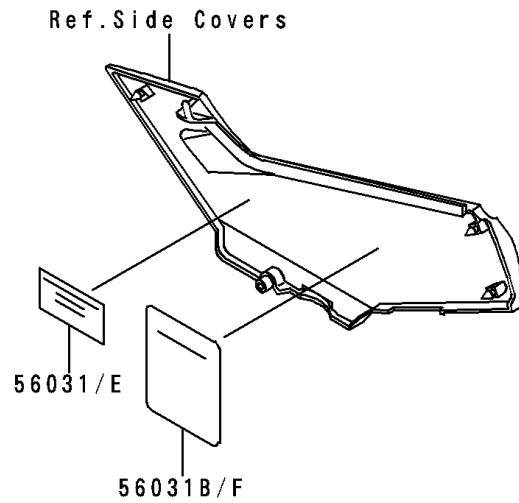

1995 Ninja® 250R PARTS DIAGRAM

Labels

F2860

1995 Ninja® 250R PARTS LIST

Labels

ITEM NAME	PART NUMBER	QUANTITY
LABEL-MANUAL,OIL&OIL FILTER (Ref # 56031)	56031-1451	1
LABEL-MANUAL,DAILY SAFETY (Ref # 56031A)	56031-1453	1
LABEL-MANUAL,CHAIN (Ref # 56031C)	56031-1601	1
LABEL-MANUAL,CHAIN (Ref # 56031D)	56031-1671	1
LABEL-MANUAL,OIL&OIL FILTER (Ref # 56031E)	56031-1672	1
LABEL-MANUAL,DAILY SAFETY (Ref # 56031G)	56031-1675	1
LABEL-SPECIFICATION,TIRE&LOAD (Ref # 56037)	56037-1401	1
LABEL-SPECIFICATION,TIRE&LOAD (Ref # 56037A)	56037-1492	1
LABEL-WARNING,BREAK IN CAUTION (Ref # 56040)	56040-1007	1
LABEL-WARNING,EVAPO (Ref # 56040A)	56040-1121	1
LABEL-CERTIFICATION,EVAPO ROUT (Ref # 59461)	59461-1981	1