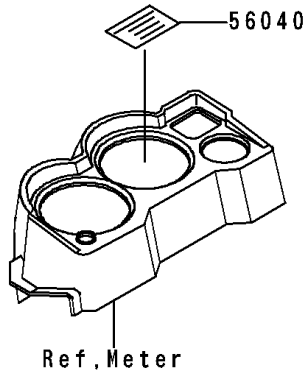

1995 Ninja® 250R PARTS DIAGRAM

Labels

F2860

1995 Ninja® 250R PARTS LIST

Labels

ITEM NAME	PART NUMBER	QUANTITY
LABEL-MANUAL,OIL&OIL FILTER (Ref # 56031)	56031-1451	1
LABEL-MANUAL,DAILY SAFETY (Ref # 56031A)	56031-1453	1
LABEL-MANUAL,CHAIN (Ref # 56031C)	56031-1601	1
LABEL-MANUAL,CHAIN (Ref # 56031D)	56031-1671	1
LABEL-MANUAL,OIL&OIL FILTER (Ref # 56031E)	56031-1672	1
LABEL-MANUAL,DAILY SAFETY (Ref # 56031G)	56031-1675	1
LABEL-SPECIFICATION,TIRE&LOAD (Ref # 56037)	56037-1401	1
LABEL-SPECIFICATION,TIRE&LOAD (Ref # 56037A)	56037-1492	1
LABEL-WARNING,BREAK IN CAUTION (Ref # 56040)	56040-1007	1
LABEL-WARNING,EVAPO (Ref # 56040A)	56040-1121	1
LABEL-CERTIFICATION,EVAPO ROUT (Ref # 59461)	59461-1981	1