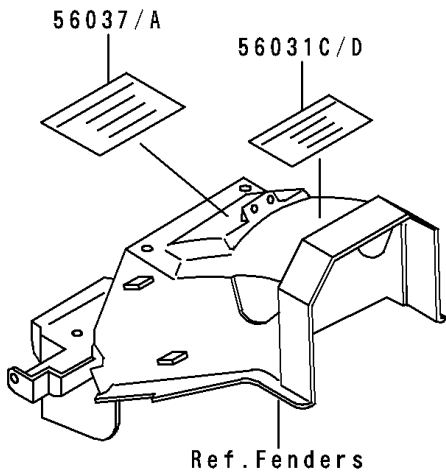

1995 Ninja® 250R PARTS DIAGRAM

Labels

F2860

1995 Ninja® 250R PARTS LIST

Labels

ITEM NAME	PART NUMBER	QUANTITY
LABEL-MANUAL,OIL&OIL FILTER (Ref # 56031)	56031-1451	1
LABEL-MANUAL,DAILY SAFETY (Ref # 56031A)	56031-1453	1
LABEL-MANUAL,CHAIN (Ref # 56031C)	56031-1601	1
LABEL-MANUAL,CHAIN (Ref # 56031D)	56031-1671	1
LABEL-MANUAL,OIL&OIL FILTER (Ref # 56031E)	56031-1672	1
LABEL-MANUAL,DAILY SAFETY (Ref # 56031G)	56031-1675	1
LABEL-SPECIFICATION,TIRE&LOAD (Ref # 56037)	56037-1401	1
LABEL-SPECIFICATION,TIRE&LOAD (Ref # 56037A)	56037-1492	1
LABEL-WARNING,BREAK IN CAUTION (Ref # 56040)	56040-1007	1
LABEL-WARNING,EVAPO (Ref # 56040A)	56040-1121	1
LABEL-CERTIFICATION,EVAPO ROUT (Ref # 59461)	59461-1981	1