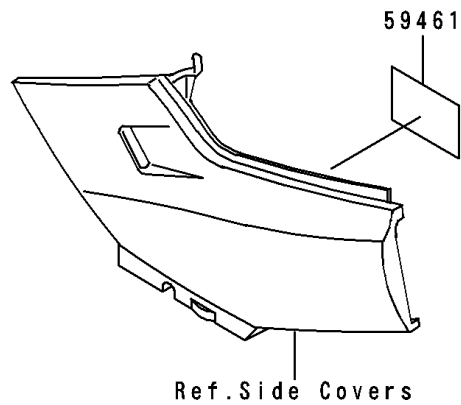

1995 Ninja® 250R PARTS DIAGRAM

Labels

F2860

1995 Ninja® 250R PARTS LIST

Labels

ITEM NAME	PART NUMBER	QUANTITY
LABEL-MANUAL,OIL&OIL FILTER (Ref # 56031)	56031-1451	1
LABEL-MANUAL,DAILY SAFETY (Ref # 56031A)	56031-1453	1
LABEL-MANUAL,CHAIN (Ref # 56031C)	56031-1601	1
LABEL-MANUAL,CHAIN (Ref # 56031D)	56031-1671	1
LABEL-MANUAL,OIL&OIL FILTER (Ref # 56031E)	56031-1672	1
LABEL-MANUAL,DAILY SAFETY (Ref # 56031G)	56031-1675	1
LABEL-SPECIFICATION,TIRE&LOAD (Ref # 56037)	56037-1401	1
LABEL-SPECIFICATION,TIRE&LOAD (Ref # 56037A)	56037-1492	1
LABEL-WARNING,BREAK IN CAUTION (Ref # 56040)	56040-1007	1
LABEL-WARNING,EVAPO (Ref # 56040A)	56040-1121	1
LABEL-CERTIFICATION,EVAPO ROUT (Ref # 59461)	59461-1981	1