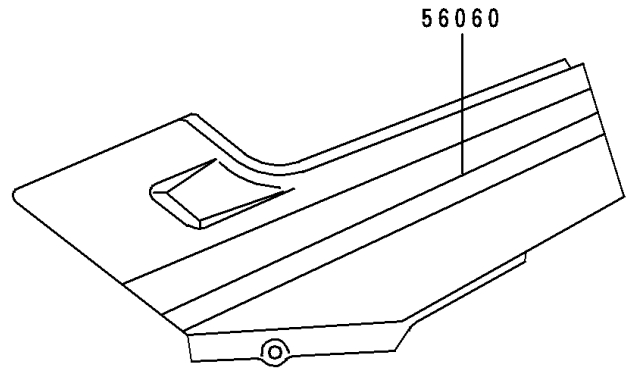

1992 Ninja® 250R PARTS DIAGRAM

Decals(Ebony/Gray)

F2861

1992 Ninja® 250R PARTS LIST

Decals(Ebony/Gray)

| ITEM NAME | PART NUMBER | QUANTITY |
|---|-------------|----------|
| EMBLEM,FUEL TANK,KAWASAKI (Ref # 56014) | 56014-1201 | 2 |
| MARK,WINDSHIELD (Ref # 56050) | 56050-1054 | 1 |
| MARK,NINJA (Ref # 56050A) | 56050-1742 | 2 |
| PATTERN,SIDE COVER (Ref # 56060) | 56060-1003 | 2 |
| PATTERN,SEAT COVER,LH (Ref # 56060A) | 56060-1004 | 1 |
| PATTERN,SEAT COVER,RH (Ref # 56060B) | 56060-1005 | 1 |
| PATTERN,LWR COWLING,LH (Ref # 56060C) | 56060-1006 | 1 |
| PATTERN,LWR COWLING,RH (Ref # 56060D) | 56060-1007 | 1 |