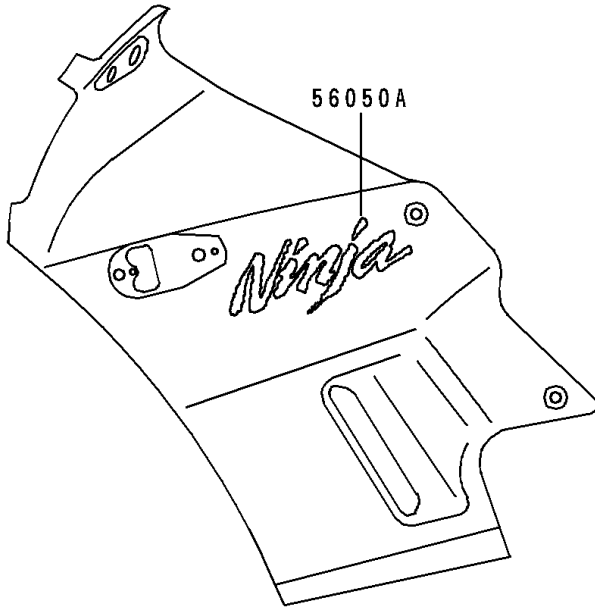

1992 Ninja® 250R PARTS DIAGRAM

Decals(Ebony/Gray)

F2861

1992 Ninja® 250R PARTS LIST

Decals(Ebony/Gray)

| ITEM NAME | PART NUMBER | QUANTITY |
|---|-------------|----------|
| EMBLEM,FUEL TANK,KAWASAKI (Ref # 56014) | 56014-1201 | 2 |
| MARK,WINDSHIELD (Ref # 56050) | 56050-1054 | 1 |
| MARK,NINJA (Ref # 56050A) | 56050-1742 | 2 |
| PATTERN,SIDE COVER (Ref # 56060) | 56060-1003 | 2 |
| PATTERN,SEAT COVER,LH (Ref # 56060A) | 56060-1004 | 1 |
| PATTERN,SEAT COVER,RH (Ref # 56060B) | 56060-1005 | 1 |
| PATTERN,LWR COWLING,LH (Ref # 56060C) | 56060-1006 | 1 |
| PATTERN,LWR COWLING,RH (Ref # 56060D) | 56060-1007 | 1 |