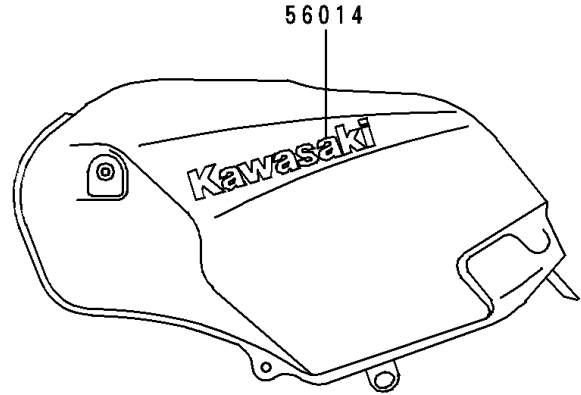

1992 Ninja® 250R PARTS DIAGRAM

Decals(Ebony/Gray)

F2861

1992 Ninja® 250R PARTS LIST

Decals(Ebony/Gray)

| ITEM NAME | PART NUMBER | QUANTITY |
|---|-------------|----------|
| EMBLEM,FUEL TANK,KAWASAKI (Ref # 56014) | 56014-1201 | 2 |
| MARK,WINDSHIELD (Ref # 56050) | 56050-1054 | 1 |
| MARK,NINJA (Ref # 56050A) | 56050-1742 | 2 |
| PATTERN,SIDE COVER (Ref # 56060) | 56060-1003 | 2 |
| PATTERN,SEAT COVER,LH (Ref # 56060A) | 56060-1004 | 1 |
| PATTERN,SEAT COVER,RH (Ref # 56060B) | 56060-1005 | 1 |
| PATTERN,LWR COWLING,LH (Ref # 56060C) | 56060-1006 | 1 |
| PATTERN,LWR COWLING,RH (Ref # 56060D) | 56060-1007 | 1 |