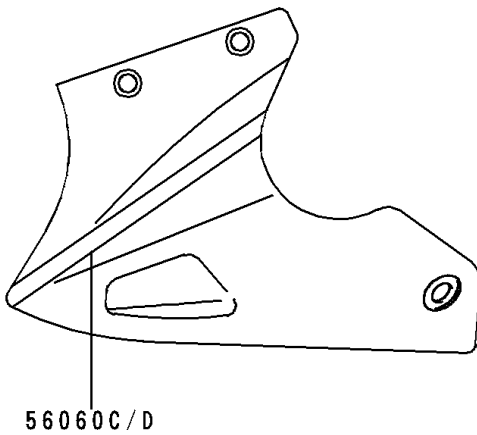

1992 Ninja® 250R PARTS DIAGRAM

Decals(Ebony/Gray)

F2861

1992 Ninja® 250R PARTS LIST

Decals(Ebony/Gray)

| ITEM NAME | PART NUMBER | QUANTITY |
|---|-------------|----------|
| EMBLEM,FUEL TANK,KAWASAKI (Ref # 56014) | 56014-1201 | 2 |
| MARK,WINDSHIELD (Ref # 56050) | 56050-1054 | 1 |
| MARK,NINJA (Ref # 56050A) | 56050-1742 | 2 |
| PATTERN,SIDE COVER (Ref # 56060) | 56060-1003 | 2 |
| PATTERN,SEAT COVER,LH (Ref # 56060A) | 56060-1004 | 1 |
| PATTERN,SEAT COVER,RH (Ref # 56060B) | 56060-1005 | 1 |
| PATTERN,LWR COWLING,LH (Ref # 56060C) | 56060-1006 | 1 |
| PATTERN,LWR COWLING,RH (Ref # 56060D) | 56060-1007 | 1 |