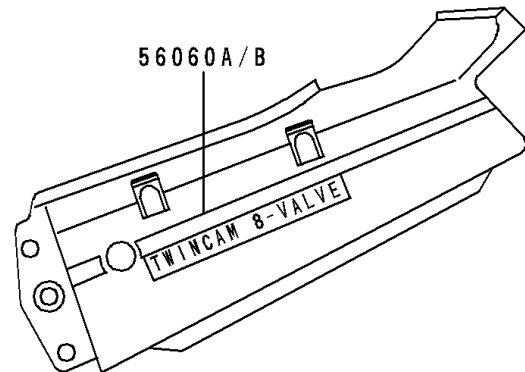

1992 Ninja® 250R PARTS DIAGRAM

Decals(Ebony/Gray)

F2861

1992 Ninja® 250R PARTS LIST

Decals(Ebony/Gray)

| ITEM NAME | PART NUMBER | QUANTITY |
|---|-------------|----------|
| EMBLEM,FUEL TANK,KAWASAKI (Ref # 56014) | 56014-1201 | 2 |
| MARK,WINDSHIELD (Ref # 56050) | 56050-1054 | 1 |
| MARK,NINJA (Ref # 56050A) | 56050-1742 | 2 |
| PATTERN,SIDE COVER (Ref # 56060) | 56060-1003 | 2 |
| PATTERN,SEAT COVER,LH (Ref # 56060A) | 56060-1004 | 1 |
| PATTERN,SEAT COVER,RH (Ref # 56060B) | 56060-1005 | 1 |
| PATTERN,LWR COWLING,LH (Ref # 56060C) | 56060-1006 | 1 |
| PATTERN,LWR COWLING,RH (Ref # 56060D) | 56060-1007 | 1 |