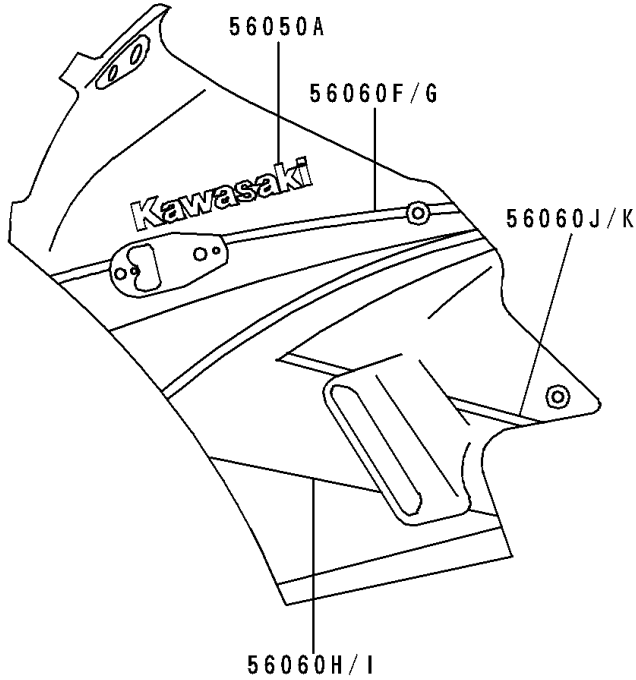

# 1993 Ninja® 250R PARTS DIAGRAM

Decals(Ebony)

F2861A

## 1993 Ninja® 250R PARTS LIST

### Decals(Ebony)

ITEM NAME	PART NUMBER	QUANTITY
MARK,WINDSHIELD (Ref # 56050)	56050-1054	1
MARK,KAWASAKI (Ref # 56050A)	56050-1876	2
MARK,NINJA,LWR COWLING,LH (Ref # 56050B)	56050-1877	1
MARK,NINJA,LWR COWLING,RH (Ref # 56050C)	56050-1878	1
PATTERN,FUEL TANK,LH (Ref # 56060)	56060-1369	1
PATTERN,FUEL TANK,RH (Ref # 56060A)	56060-1370	1
PATTERN,SIDE COVER,LH (Ref # 56060B)	56060-1371	1
PATTERN,SIDE COVER,RH (Ref # 56060C)	56060-1372	1
PATTERN,SEAT COVER,LH (Ref # 56060D)	56060-1373	1
PATTERN,SEAT COVER,RH (Ref # 56060E)	56060-1374	1
PATTERN,UPP COWLING,UPP,LH (Ref # 56060F)	56060-1375	1
PATTERN,UPP COWLING,UPP,RH (Ref # 56060G)	56060-1376	1
PATTERN,UPP COWLING,CNT,LH (Ref # 56060H)	56060-1377	1
PATTERN,UPP COWLING,CNT,RH (Ref # 56060I)	56060-1378	1
PATTERN,UPP COWLING,LWR,LH (Ref # 56060J)	56060-1379	1
PATTERN,UPP COWLING,LWR,RH (Ref # 56060K)	56060-1380	1