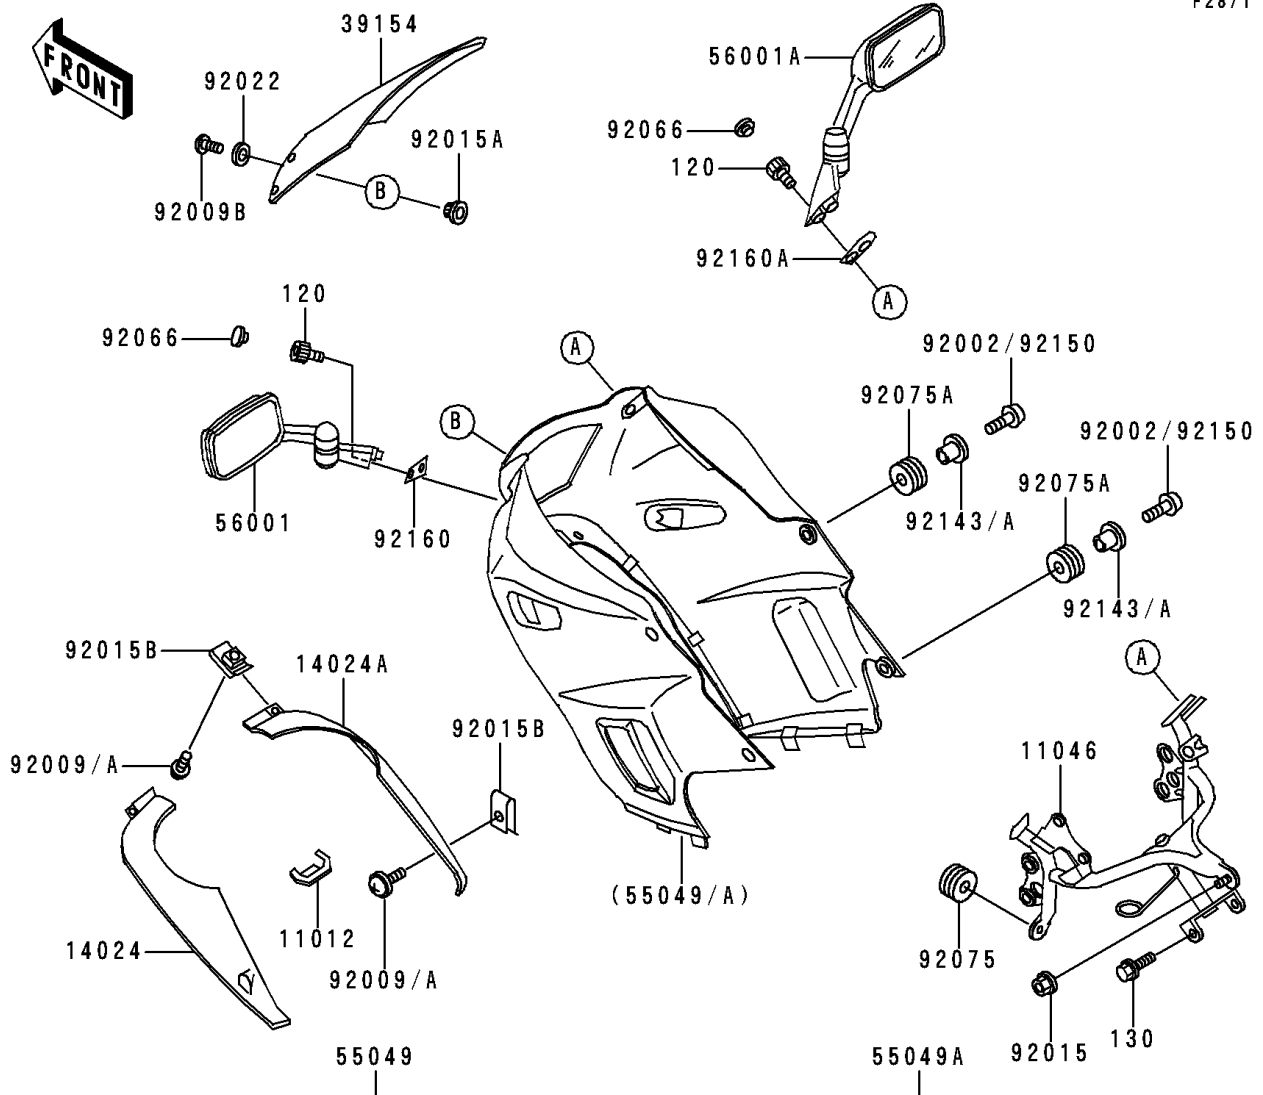

1992 Ninja® 250R PARTS DIAGRAM

Cowling

F2871

1992 Ninja® 250R PARTS LIST

Cowling

ITEM NAME	PART NUMBER	QUANTITY
BOLT-SOCKET,8X40,BLACK (Ref # 120)	120S0840	2
BOLT-FLANGED (Ref # 130)	130J0610	2
CAP,RADIATOR COVER (Ref # 11012)	11012-1587	1
BRACKET,COWLING STAY (Ref # 11046)	11046-1289	1
COVER,RADIATOR,LH,EBONY (Ref # 14024)	14024-1580-ER	1
COVER,RADIATOR,RH,EBONY (Ref # 14024A)	14024-1581-ER	1
WINDSHIELD (Ref # 39154)	39154-1083	1
COWLING.,UPP,EBONY (Ref # 55049)	55049-5064-H8	1
MIRROR-ASSY,LH (Ref # 56001)	56001-1337	1
MIRROR-ASSY,RH (Ref # 56001A)	56001-1338	1
BOLT,SOCKET,6X18,WHITE (Ref # 92002)	92002-1889	4
SCREW,6X18,WHITE (Ref # 92009)	92009-1111	4
SCREW,6X18,BLACK (Ref # 92009A)	92009-1181	4
SCREW,5X12 (Ref # 92009B)	92009-1652	6
NUT,CAP,8MM,BLACK (Ref # 92015)	92015-1174	1
NUT,5MM,COWLING (Ref # 92015A)	92015-1343	6
NUT,6MM (Ref # 92015B)	92015-1602	4
WASHER,NYLON,5.3X11.5X1.5 (Ref # 92022)	92022-1521	6
PLUG (Ref # 92066)	92066-1312	2
DAMPER (Ref # 92075)	92075-1067	2
DAMPER (Ref # 92075A)	92075-1634	4
COLLAR,BLACK (Ref # 92143)	92143-1226	4
COLLAR,WHITE (Ref # 92143A)	92143-1273	4
BOLT,SOCKET,6X18 (Ref # 92150)	92150-1553	4
DAMPER,MIRROR,LH (Ref # 92160)	92160-1060	1
DAMPER,MIRROR,RH (Ref # 92160A)	92160-1061	1