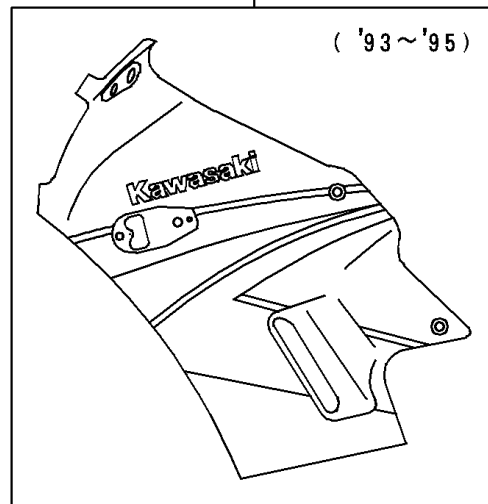

1992 Ninja® 250R PARTS DIAGRAM

Cowling

F2871

1992 Ninja® 250R PARTS LIST

Cowling

ITEM NAME	PART NUMBER	QUANTITY
BOLT-SOCKET,8X40,BLACK (Ref # 120)	120S0840	2
BOLT-FLANGED (Ref # 130)	130J0610	2
CAP,RADIATOR COVER (Ref # 11012)	11012-1587	1
BRACKET,COWLING STAY (Ref # 11046)	11046-1289	1
COVER,RADIATOR,LH,EBONY (Ref # 14024)	14024-1580-ER	1
COVER,RADIATOR,RH,EBONY (Ref # 14024A)	14024-1581-ER	1
WINDSHIELD (Ref # 39154)	39154-1083	1
COWLING.,UPP,EBONY (Ref # 55049)	55049-5064-H8	1
MIRROR-ASSY,LH (Ref # 56001)	56001-1337	1
MIRROR-ASSY,RH (Ref # 56001A)	56001-1338	1
BOLT,SOCKET,6X18,WHITE (Ref # 92002)	92002-1889	4
SCREW,6X18,WHITE (Ref # 92009)	92009-1111	4
SCREW,6X18,BLACK (Ref # 92009A)	92009-1181	4
SCREW,5X12 (Ref # 92009B)	92009-1652	6
NUT,CAP,8MM,BLACK (Ref # 92015)	92015-1174	1
NUT,5MM,COWLING (Ref # 92015A)	92015-1343	6
NUT,6MM (Ref # 92015B)	92015-1602	4
WASHER,NYLON,5.3X11.5X1.5 (Ref # 92022)	92022-1521	6
PLUG (Ref # 92066)	92066-1312	2
DAMPER (Ref # 92075)	92075-1067	2
DAMPER (Ref # 92075A)	92075-1634	4
COLLAR,BLACK (Ref # 92143)	92143-1226	4
COLLAR,WHITE (Ref # 92143A)	92143-1273	4
BOLT,SOCKET,6X18 (Ref # 92150)	92150-1553	4
DAMPER,MIRROR,LH (Ref # 92160)	92160-1060	1
DAMPER,MIRROR,RH (Ref # 92160A)	92160-1061	1