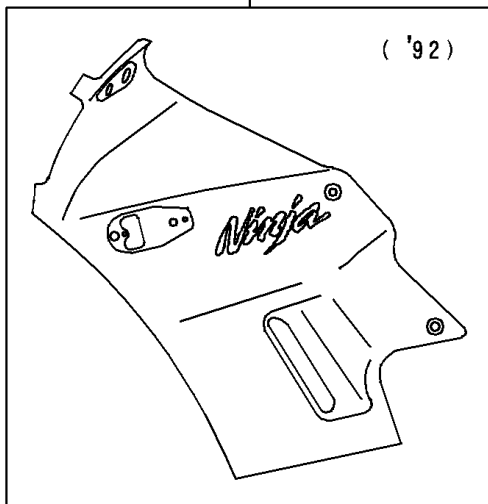

1992 Ninja® 250R PARTS DIAGRAM

Cowling

F2871

1992 Ninja® 250R PARTS LIST

Cowling

ITEM NAME	PART NUMBER	QUANTITY
BOLT-SOCKET,8X40,BLACK (Ref # 120)	120S0840	2
BOLT-FLANGED (Ref # 130)	130J0610	2
CAP,RADIATOR COVER (Ref # 11012)	11012-1587	1
BRACKET,COWLING STAY (Ref # 11046)	11046-1289	1
COVER,RADIATOR,LH,EBONY (Ref # 14024)	14024-1580-ER	1
COVER,RADIATOR,RH,EBONY (Ref # 14024A)	14024-1581-ER	1
WINDSHIELD (Ref # 39154)	39154-1083	1
COWLING.,UPP,EBONY (Ref # 55049)	55049-5064-H8	1
MIRROR-ASSY,LH (Ref # 56001)	56001-1337	1
MIRROR-ASSY,RH (Ref # 56001A)	56001-1338	1
BOLT,SOCKET,6X18,WHITE (Ref # 92002)	92002-1889	4
SCREW,6X18,WHITE (Ref # 92009)	92009-1111	4
SCREW,6X18,BLACK (Ref # 92009A)	92009-1181	4
SCREW,5X12 (Ref # 92009B)	92009-1652	6
NUT,CAP,8MM,BLACK (Ref # 92015)	92015-1174	1
NUT,5MM,COWLING (Ref # 92015A)	92015-1343	6
NUT,6MM (Ref # 92015B)	92015-1602	4
WASHER,NYLON,5.3X11.5X1.5 (Ref # 92022)	92022-1521	6
PLUG (Ref # 92066)	92066-1312	2
DAMPER (Ref # 92075)	92075-1067	2
DAMPER (Ref # 92075A)	92075-1634	4
COLLAR,BLACK (Ref # 92143)	92143-1226	4
COLLAR,WHITE (Ref # 92143A)	92143-1273	4
BOLT,SOCKET,6X18 (Ref # 92150)	92150-1553	4
DAMPER,MIRROR,LH (Ref # 92160)	92160-1060	1
DAMPER,MIRROR,RH (Ref # 92160A)	92160-1061	1