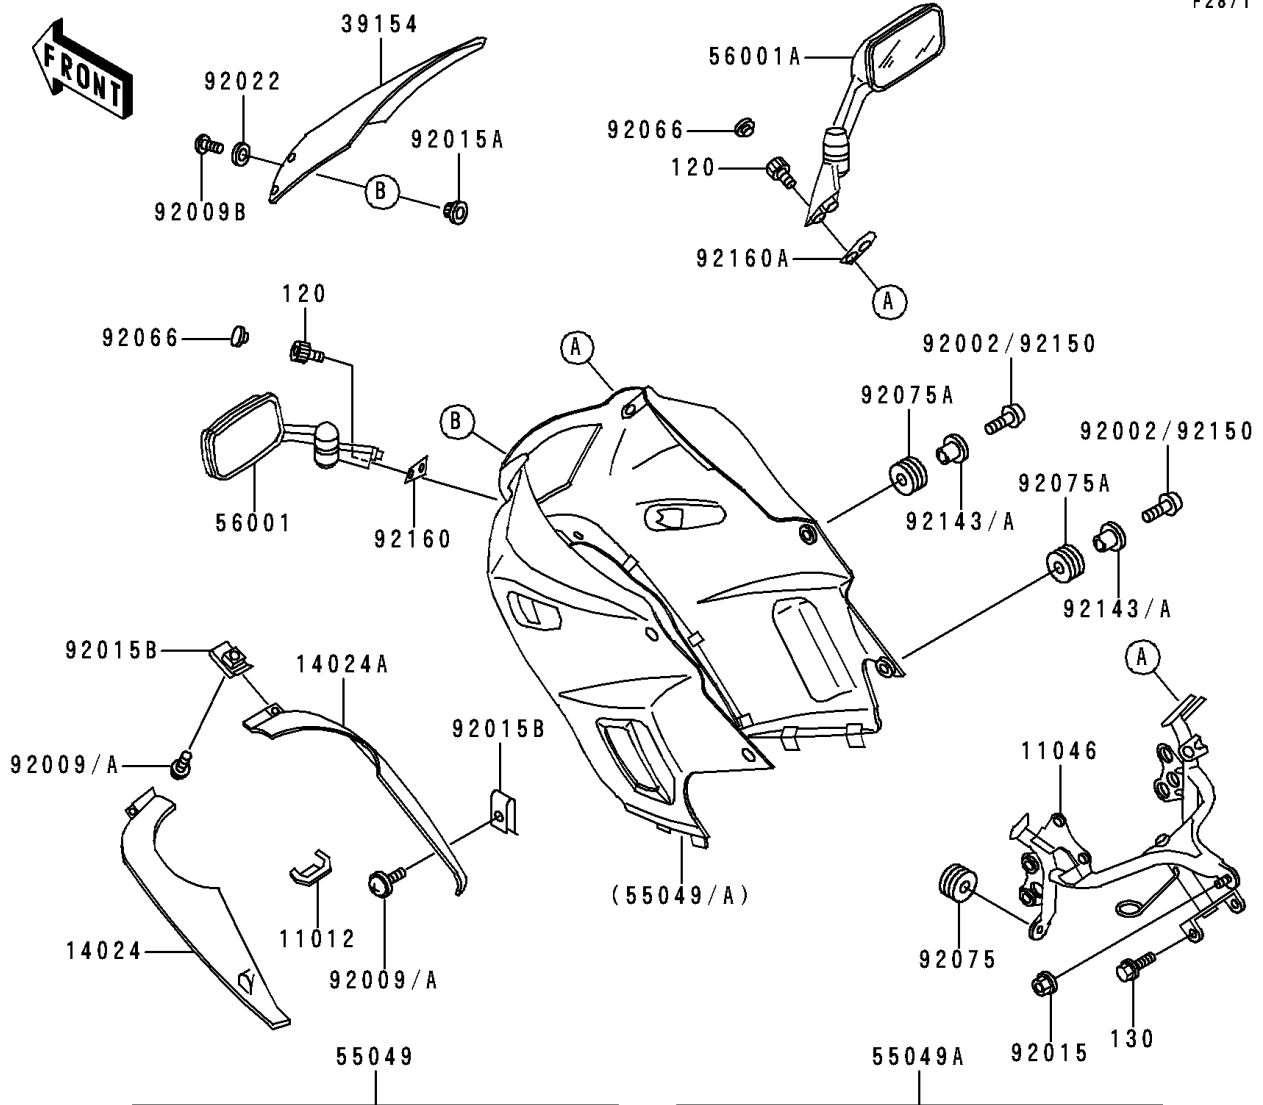

1993 Ninja® 250R PARTS DIAGRAM

Cowling

F2871

1993 Ninja® 250R PARTS LIST

Cowling

ITEM NAME	PART NUMBER	QUANTITY
BOLT-SOCKET,8X40,BLACK (Ref # 120)	120S0840	2
BOLT-FLANGED (Ref # 130)	130J0610	2
CAP,RADIATOR COVER (Ref # 11012)	11012-1587	1
BRACKET,COWLING STAY (Ref # 11046)	11046-1289	1
COVER,RADIATOR,LH,EBONY (Ref # 14024)	14024-1580-ER	1
COVER,RADIATOR,RH,EBONY (Ref # 14024A)	14024-1581-ER	1
WINDSHIELD (Ref # 39154)	39154-1083	1
COWLING.,UPP,EBONY (Ref # 55049A)	55049-5133-H8	1
MIRROR-ASSY,LH (Ref # 56001)	56001-1337	1
MIRROR-ASSY,RH (Ref # 56001A)	56001-1338	1
BOLT,SOCKET,6X18,WHITE (Ref # 92002)	92002-1889	4
SCREW,6X18,WHITE (Ref # 92009)	92009-1111	4
SCREW,6X18,BLACK (Ref # 92009A)	92009-1181	4
SCREW,5X12 (Ref # 92009B)	92009-1652	6
NUT,CAP,8MM,BLACK (Ref # 92015)	92015-1174	1
NUT,5MM,COWLING (Ref # 92015A)	92015-1343	6
NUT,6MM (Ref # 92015B)	92015-1602	4
WASHER,NYLON,5.3X11.5X1.5 (Ref # 92022)	92022-1521	6
PLUG (Ref # 92066)	92066-1312	2
DAMPER (Ref # 92075)	92075-1067	2
DAMPER (Ref # 92075A)	92075-1634	4
COLLAR,BLACK (Ref # 92143)	92143-1226	4
COLLAR,WHITE (Ref # 92143A)	92143-1273	4
BOLT,SOCKET,6X18 (Ref # 92150)	92150-1553	4
DAMPER,MIRROR,LH (Ref # 92160)	92160-1060	1
DAMPER,MIRROR,RH (Ref # 92160A)	92160-1061	1