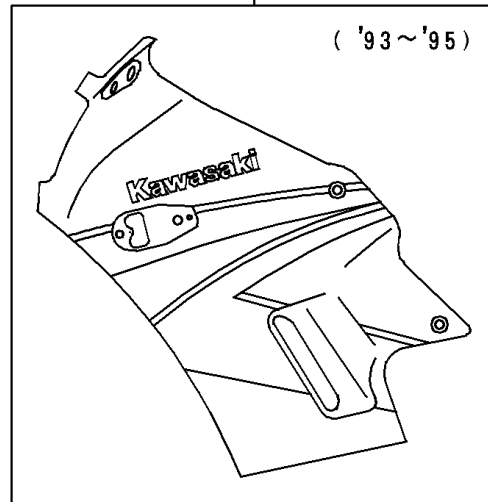

1995 Ninja® 250R PARTS DIAGRAM

Cowling

F2871

1995 Ninja® 250R PARTS LIST

Cowling

ITEM NAME	PART NUMBER	QUANTITY
BOLT-SOCKET,8X40,BLACK (Ref # 120)	120S0840	2
BOLT-FLANGED (Ref # 130)	130J0610	2
CAP,RADIATOR COVER (Ref # 11012)	11012-1587	1
BRACKET,COWLING STAY (Ref # 11046)	11046-1289	1
COVER,RADIATOR,LH,EBONY (Ref # 14024)	14024-1580-ER	1
COVER,RADIATOR,RH,EBONY (Ref # 14024A)	14024-1581-ER	1
WINDSHIELD (Ref # 39154)	39154-1083	1
COWLING.,UPP,EBONY (Ref # 55049A)	55049-5133-H8	1
MIRROR-ASSY,LH (Ref # 56001)	56001-1337	1
MIRROR-ASSY,RH (Ref # 56001A)	56001-1338	1
BOLT,SOCKET,6X18,WHITE (Ref # 92002)	92002-1889	4
SCREW,6X18,WHITE (Ref # 92009)	92009-1111	4
SCREW,6X18,BLACK (Ref # 92009A)	92009-1181	4
SCREW,5X12 (Ref # 92009B)	92009-1652	6
NUT,CAP,8MM,BLACK (Ref # 92015)	92015-1174	1
NUT,5MM,COWLING (Ref # 92015A)	92015-1343	6
NUT,6MM (Ref # 92015B)	92015-1602	4
WASHER,NYLON,5.3X11.5X1.5 (Ref # 92022)	92022-1521	6
PLUG (Ref # 92066)	92066-1312	2
DAMPER (Ref # 92075)	92075-1067	2
DAMPER (Ref # 92075A)	92075-1634	4
COLLAR,BLACK (Ref # 92143)	92143-1226	4
COLLAR,WHITE (Ref # 92143A)	92143-1273	4
BOLT,SOCKET,6X18 (Ref # 92150)	92150-1553	4
DAMPER,MIRROR,LH (Ref # 92160)	92160-1060	1
DAMPER,MIRROR,RH (Ref # 92160A)	92160-1061	1