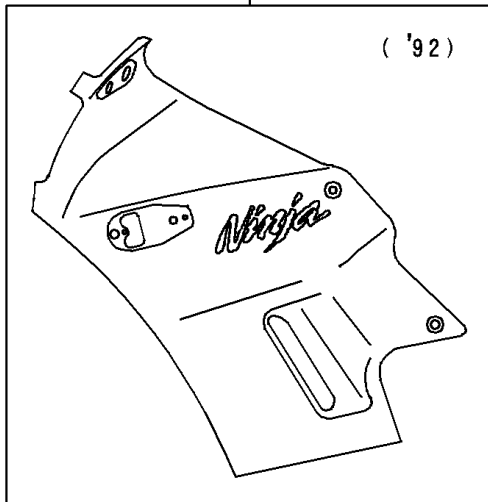

1995 Ninja® 250R PARTS DIAGRAM

Cowling

F2871

1995 Ninja® 250R PARTS LIST

Cowling

ITEM NAME	PART NUMBER	QUANTITY
BOLT-SOCKET,8X40,BLACK (Ref # 120)	120S0840	2
BOLT-FLANGED (Ref # 130)	130J0610	2
CAP,RADIATOR COVER (Ref # 11012)	11012-1587	1
BRACKET,COWLING STAY (Ref # 11046)	11046-1289	1
COVER,RADIATOR,LH,EBONY (Ref # 14024)	14024-1580-ER	1
COVER,RADIATOR,RH,EBONY (Ref # 14024A)	14024-1581-ER	1
WINDSHIELD (Ref # 39154)	39154-1083	1
COWLING.,UPP,EBONY (Ref # 55049A)	55049-5133-H8	1
MIRROR-ASSY,LH (Ref # 56001)	56001-1337	1
MIRROR-ASSY,RH (Ref # 56001A)	56001-1338	1
BOLT,SOCKET,6X18,WHITE (Ref # 92002)	92002-1889	4
SCREW,6X18,WHITE (Ref # 92009)	92009-1111	4
SCREW,6X18,BLACK (Ref # 92009A)	92009-1181	4
SCREW,5X12 (Ref # 92009B)	92009-1652	6
NUT,CAP,8MM,BLACK (Ref # 92015)	92015-1174	1
NUT,5MM,COWLING (Ref # 92015A)	92015-1343	6
NUT,6MM (Ref # 92015B)	92015-1602	4
WASHER,NYLON,5.3X11.5X1.5 (Ref # 92022)	92022-1521	6
PLUG (Ref # 92066)	92066-1312	2
DAMPER (Ref # 92075)	92075-1067	2
DAMPER (Ref # 92075A)	92075-1634	4
COLLAR,BLACK (Ref # 92143)	92143-1226	4
COLLAR,WHITE (Ref # 92143A)	92143-1273	4
BOLT,SOCKET,6X18 (Ref # 92150)	92150-1553	4
DAMPER,MIRROR,LH (Ref # 92160)	92160-1060	1
DAMPER,MIRROR,RH (Ref # 92160A)	92160-1061	1