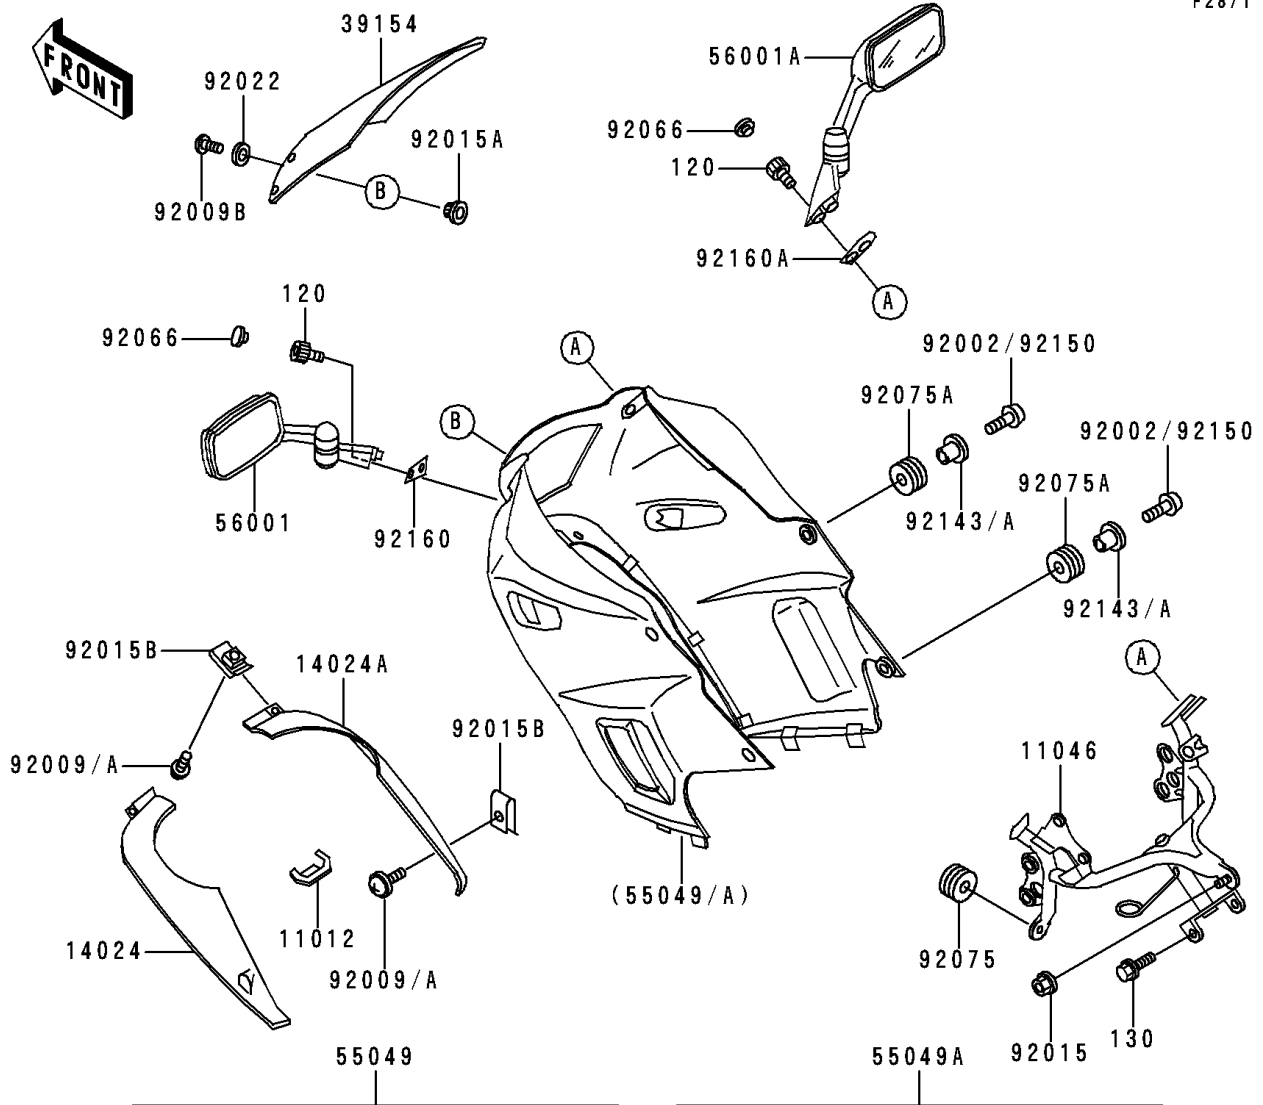

1995 Ninja® 250R PARTS DIAGRAM

Cowling

F2871

1995 Ninja® 250R PARTS LIST

Cowling

ITEM NAME	PART NUMBER	QUANTITY
BOLT-SOCKET,8X40,BLACK (Ref # 120)	120S0840	2
BOLT-FLANGED (Ref # 130)	130J0610	2
CAP,RADIATOR COVER (Ref # 11012)	11012-1587	1
BRACKET,COWLING STAY (Ref # 11046)	11046-1289	1
COVER,RADIATOR,LH,EBONY (Ref # 14024)	14024-1580-ER	1
COVER,RADIATOR,RH,EBONY (Ref # 14024A)	14024-1581-ER	1
WINDSHIELD (Ref # 39154)	39154-1083	1
COWLING.,UPP,EBONY (Ref # 55049A)	55049-5133-H8	1
MIRROR-ASSY,LH (Ref # 56001)	56001-1337	1
MIRROR-ASSY,RH (Ref # 56001A)	56001-1338	1
BOLT,SOCKET,6X18,WHITE (Ref # 92002)	92002-1889	4
SCREW,6X18,WHITE (Ref # 92009)	92009-1111	4
SCREW,6X18,BLACK (Ref # 92009A)	92009-1181	4
SCREW,5X12 (Ref # 92009B)	92009-1652	6
NUT,CAP,8MM,BLACK (Ref # 92015)	92015-1174	1
NUT,5MM,COWLING (Ref # 92015A)	92015-1343	6
NUT,6MM (Ref # 92015B)	92015-1602	4
WASHER,NYLON,5.3X11.5X1.5 (Ref # 92022)	92022-1521	6
PLUG (Ref # 92066)	92066-1312	2
DAMPER (Ref # 92075)	92075-1067	2
DAMPER (Ref # 92075A)	92075-1634	4
COLLAR,BLACK (Ref # 92143)	92143-1226	4
COLLAR,WHITE (Ref # 92143A)	92143-1273	4
BOLT,SOCKET,6X18 (Ref # 92150)	92150-1553	4
DAMPER,MIRROR,LH (Ref # 92160)	92160-1060	1
DAMPER,MIRROR,RH (Ref # 92160A)	92160-1061	1