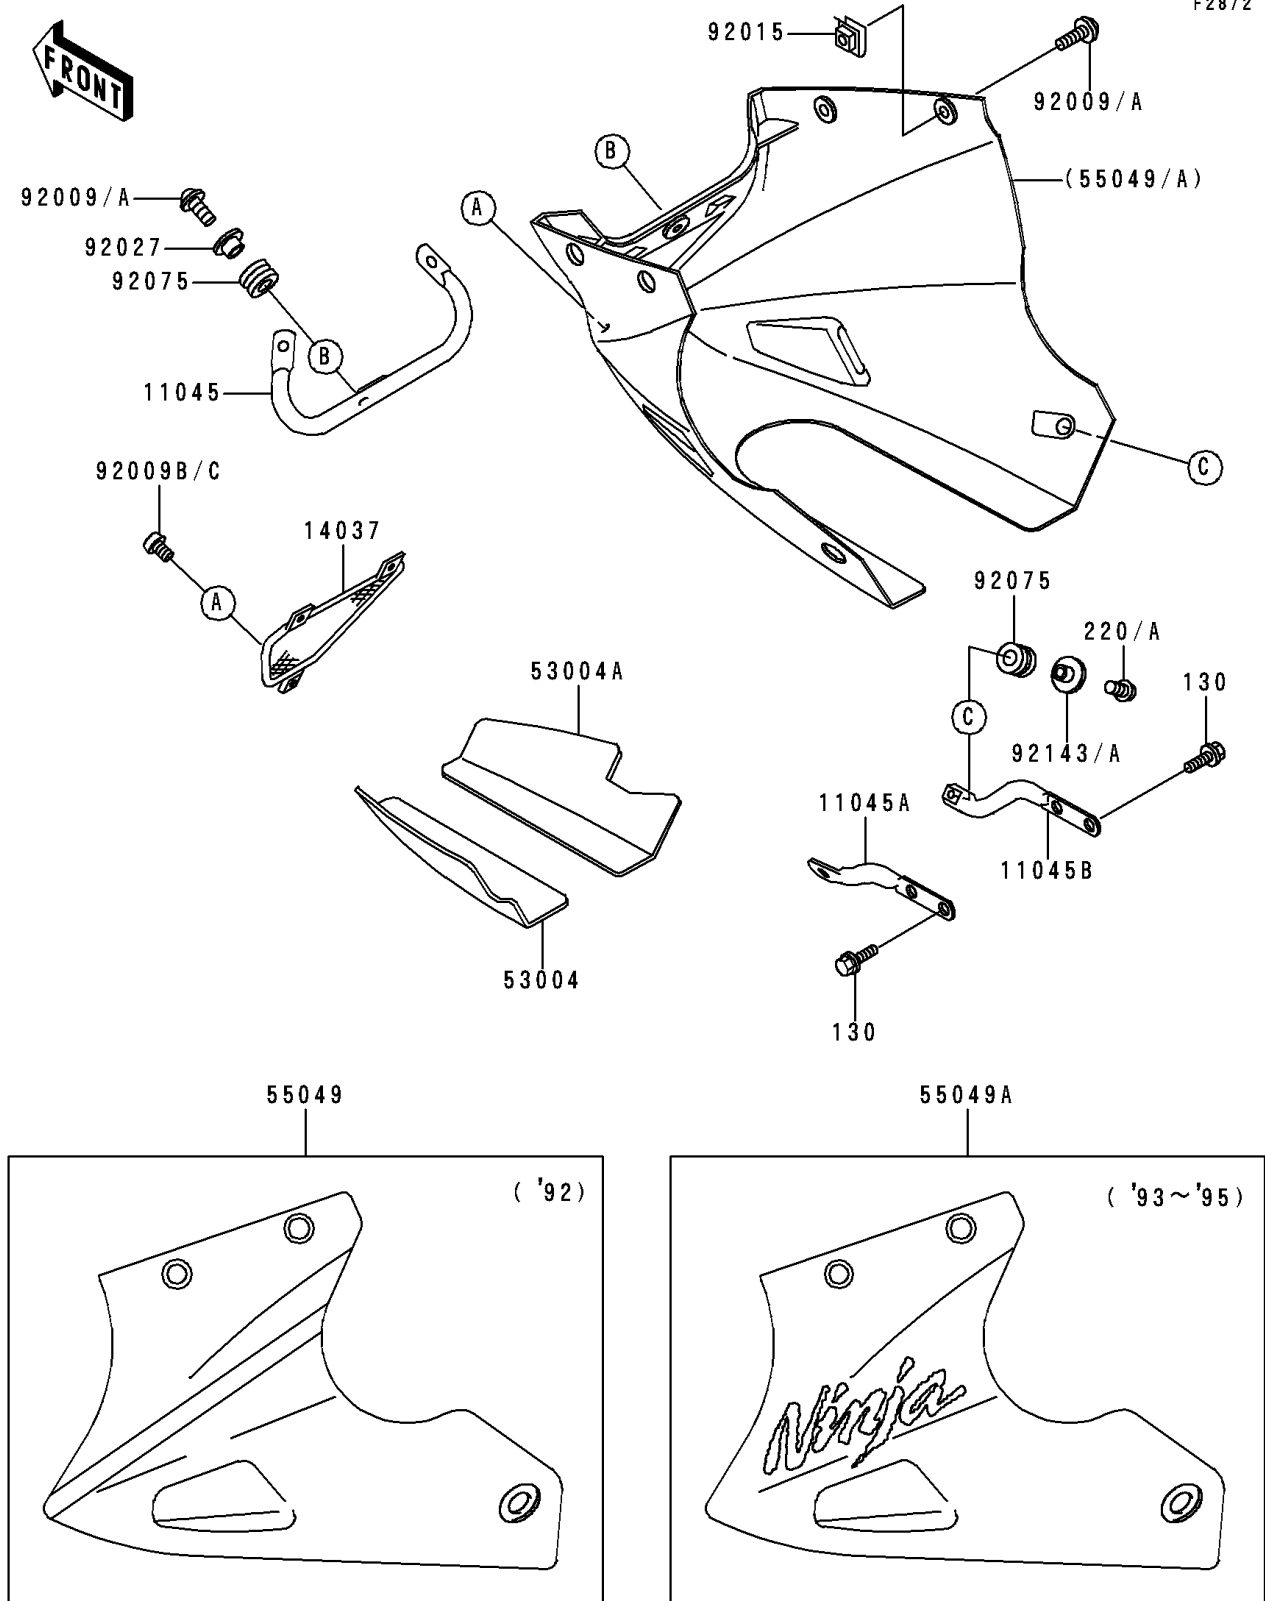

1992 Ninja® 250R PARTS DIAGRAM

Cowling Lower

F2872

1992 Ninja® 250R PARTS LIST

Cowling Lowers

ITEM NAME	PART NUMBER	QUANTITY
BOLT-FLANGED,6X14,BLACK (Ref # 130)	130J0614	1
SCREW-PAN-CROS,6X20,WHITE (Ref # 220)	220B0620	2
SCREW-PAN-CROS,6X20,BLACK (Ref # 220A)	220C0620	2
BRACKET,LOWER COWLING,FR (Ref # 11045)	11045-1861	1
BRACKET,LOWER COWLING,RR,LH (Ref # 11045A)	11045-1864	1
BRACKET,LOWER COWLING,RR,RH (Ref # 11045B)	11045-1865	1
SCREEN (Ref # 14037)	14037-1094	1
MAT,LOWER COWLING,LH (Ref # 53004)	53004-1053	1
MAT,LOWER COWLING,RH (Ref # 53004A)	53004-1054	1
COWLING.,LWR,EBONY/GRAY (Ref # 55049)	55049-5065-FG	1
SCREW,6X18,WHITE (Ref # 92009)	92009-1111	5
SCREW,6X18,BLACK (Ref # 92009A)	92009-1181	5
SCREW,5X16,WHITE (Ref # 92009B)	92009-1464	1
SCREW,5X16 (Ref # 92009C)	92009-1654	1
NUT,6MM (Ref # 92015)	92015-1602	4
COLLAR,L=9.1,BLACK (Ref # 92027)	92027-1935	2
DAMPER (Ref # 92075)	92075-1634	3
COLLAR,BLACK (Ref # 92143)	92143-1226	2
COLLAR,WHITE (Ref # 92143A)	92143-1273	2