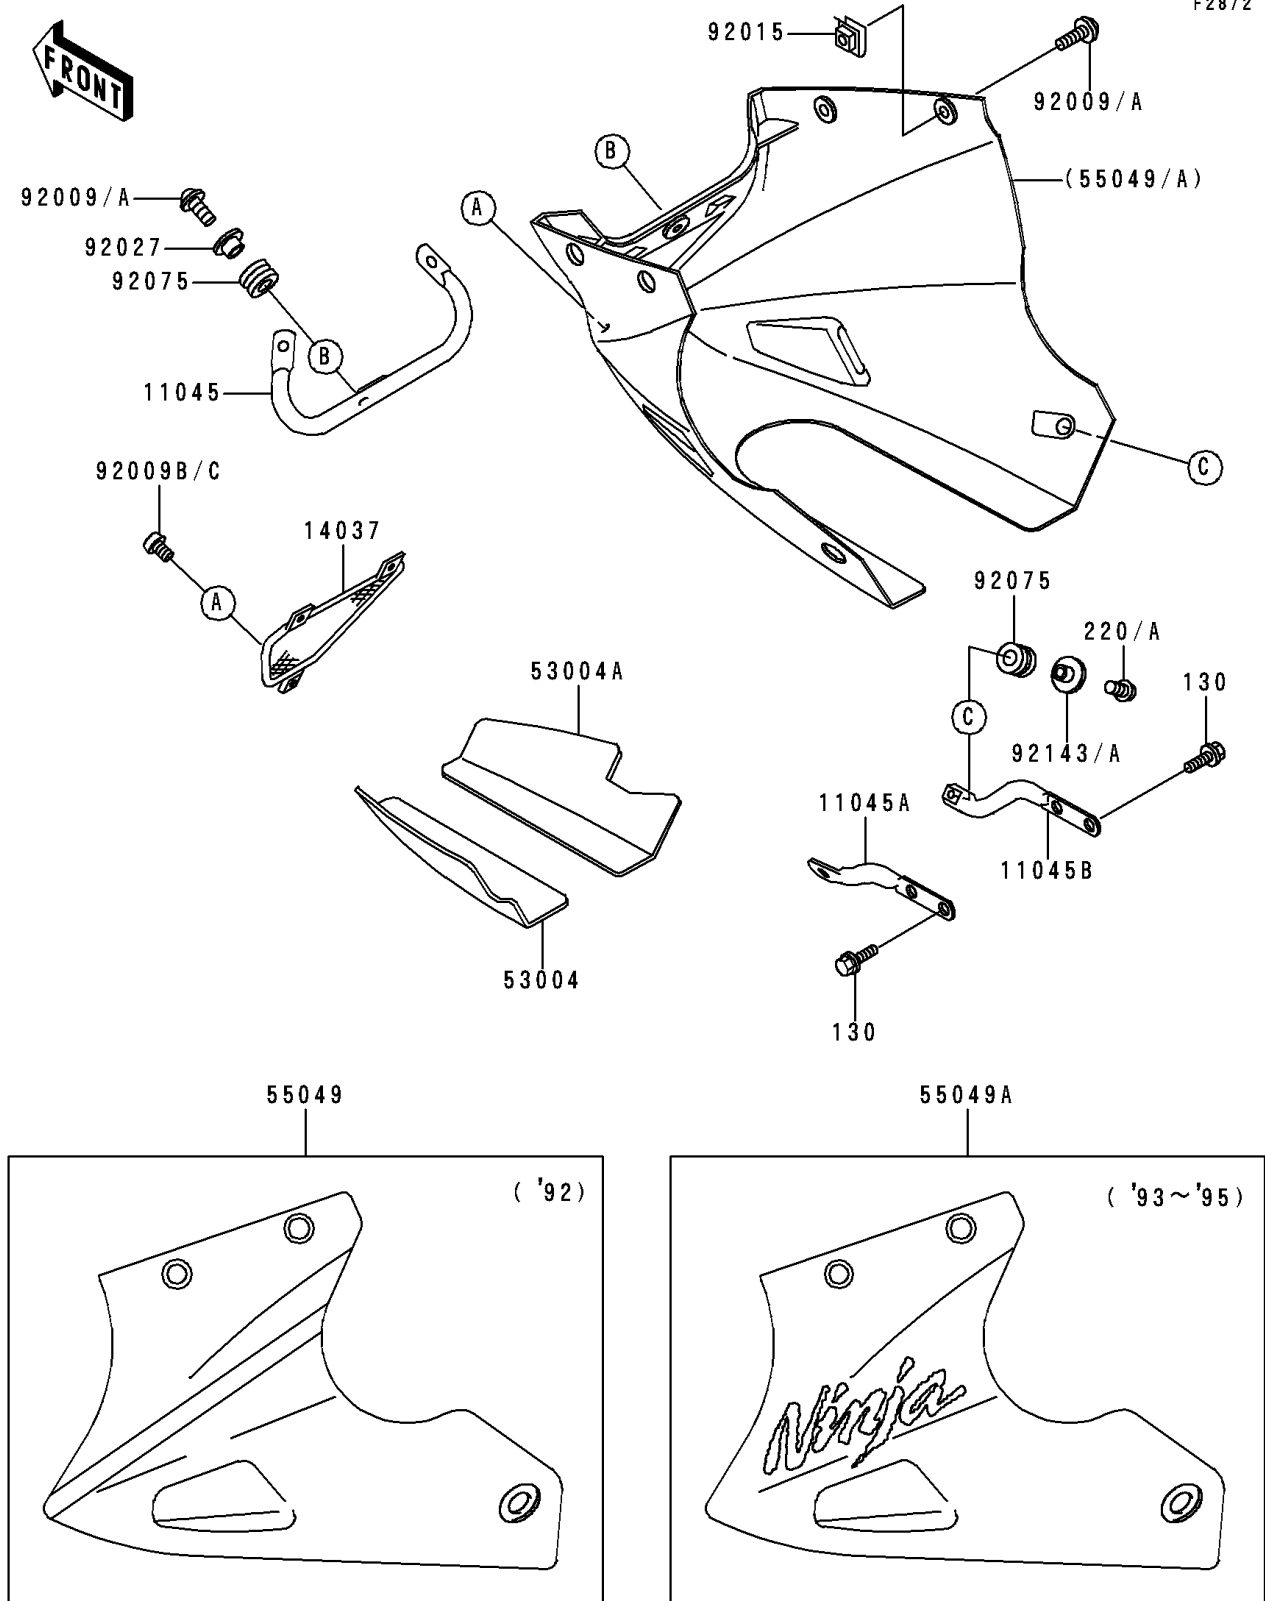

1994 Ninja® 250R PARTS DIAGRAM

Cowling Lower

F2872

1994 Ninja® 250R PARTS LIST

Cowling Lowers

ITEM NAME	PART NUMBER	QUANTITY
BOLT-FLANGED,6X14,BLACK (Ref # 130)	130J0614	1
SCREW-PAN-CROS,6X20,WHITE (Ref # 220)	220B0620	2
SCREW-PAN-CROS,6X20,BLACK (Ref # 220A)	220C0620	2
BRACKET,LOWER COWLING,FR (Ref # 11045)	11045-1861	1
BRACKET,LOWER COWLING,RR,LH (Ref # 11045A)	11045-1864	1
BRACKET,LOWER COWLING,RR,RH (Ref # 11045B)	11045-1865	1
SCREEN (Ref # 14037)	14037-1094	1
MAT,LOWER COWLING,LH (Ref # 53004)	53004-1053	1
MAT,LOWER COWLING,RH (Ref # 53004A)	53004-1054	1
COWLING.,LWR,EBONY/GRAY (Ref # 55049A)	55049-5134-TT	1
SCREW,6X18,WHITE (Ref # 92009)	92009-1111	5
SCREW,6X18,BLACK (Ref # 92009A)	92009-1181	5
SCREW,5X16,WHITE (Ref # 92009B)	92009-1464	1
SCREW,5X16 (Ref # 92009C)	92009-1654	1
NUT,6MM (Ref # 92015)	92015-1602	4
COLLAR,L=9.1,BLACK (Ref # 92027)	92027-1935	2
DAMPER (Ref # 92075)	92075-1634	3
COLLAR,BLACK (Ref # 92143)	92143-1226	2
COLLAR,WHITE (Ref # 92143A)	92143-1273	2