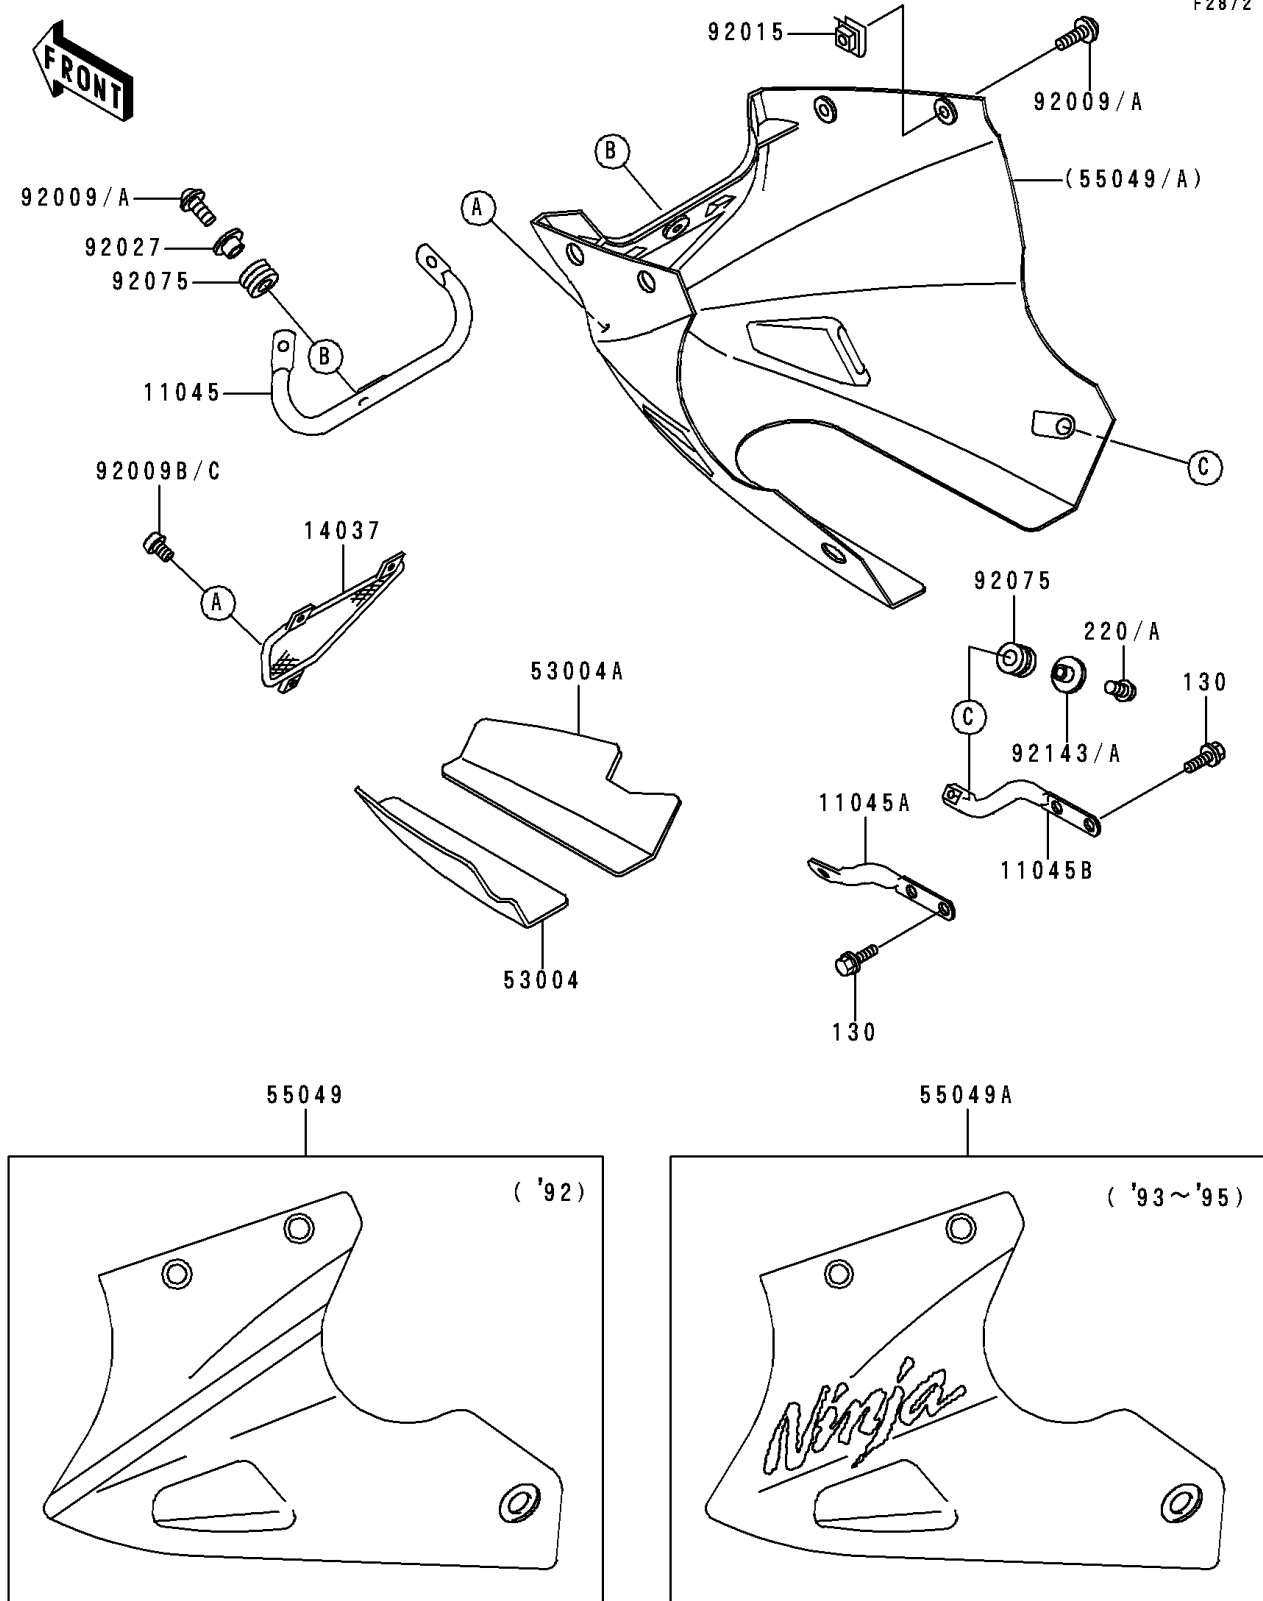

1995 Ninja® 250R PARTS DIAGRAM

Cowling Lower

F2872

1995 Ninja® 250R PARTS LIST

Cowling Lowers

ITEM NAME	PART NUMBER	QUANTITY
BOLT-FLANGED,6X14,BLACK (Ref # 130)	130J0614	1
SCREW-PAN-CROS,6X20,WHITE (Ref # 220)	220B0620	2
SCREW-PAN-CROS,6X20,BLACK (Ref # 220A)	220C0620	2
BRACKET,LOWER COWLING,FR (Ref # 11045)	11045-1861	1
BRACKET,LOWER COWLING,RR,LH (Ref # 11045A)	11045-1864	1
BRACKET,LOWER COWLING,RR,RH (Ref # 11045B)	11045-1865	1
SCREEN (Ref # 14037)	14037-1094	1
MAT,LOWER COWLING,LH (Ref # 53004)	53004-1053	1
MAT,LOWER COWLING,RH (Ref # 53004A)	53004-1054	1
COWLING.,LWR,EBONY/GRAY (Ref # 55049A)	55049-5134-TT	1
SCREW,6X18,WHITE (Ref # 92009)	92009-1111	5
SCREW,6X18,BLACK (Ref # 92009A)	92009-1181	5
SCREW,5X16,WHITE (Ref # 92009B)	92009-1464	1
SCREW,5X16 (Ref # 92009C)	92009-1654	1
NUT,6MM (Ref # 92015)	92015-1602	4
COLLAR,L=9.1,BLACK (Ref # 92027)	92027-1935	2
DAMPER (Ref # 92075)	92075-1634	3
COLLAR,BLACK (Ref # 92143)	92143-1226	2
COLLAR,WHITE (Ref # 92143A)	92143-1273	2