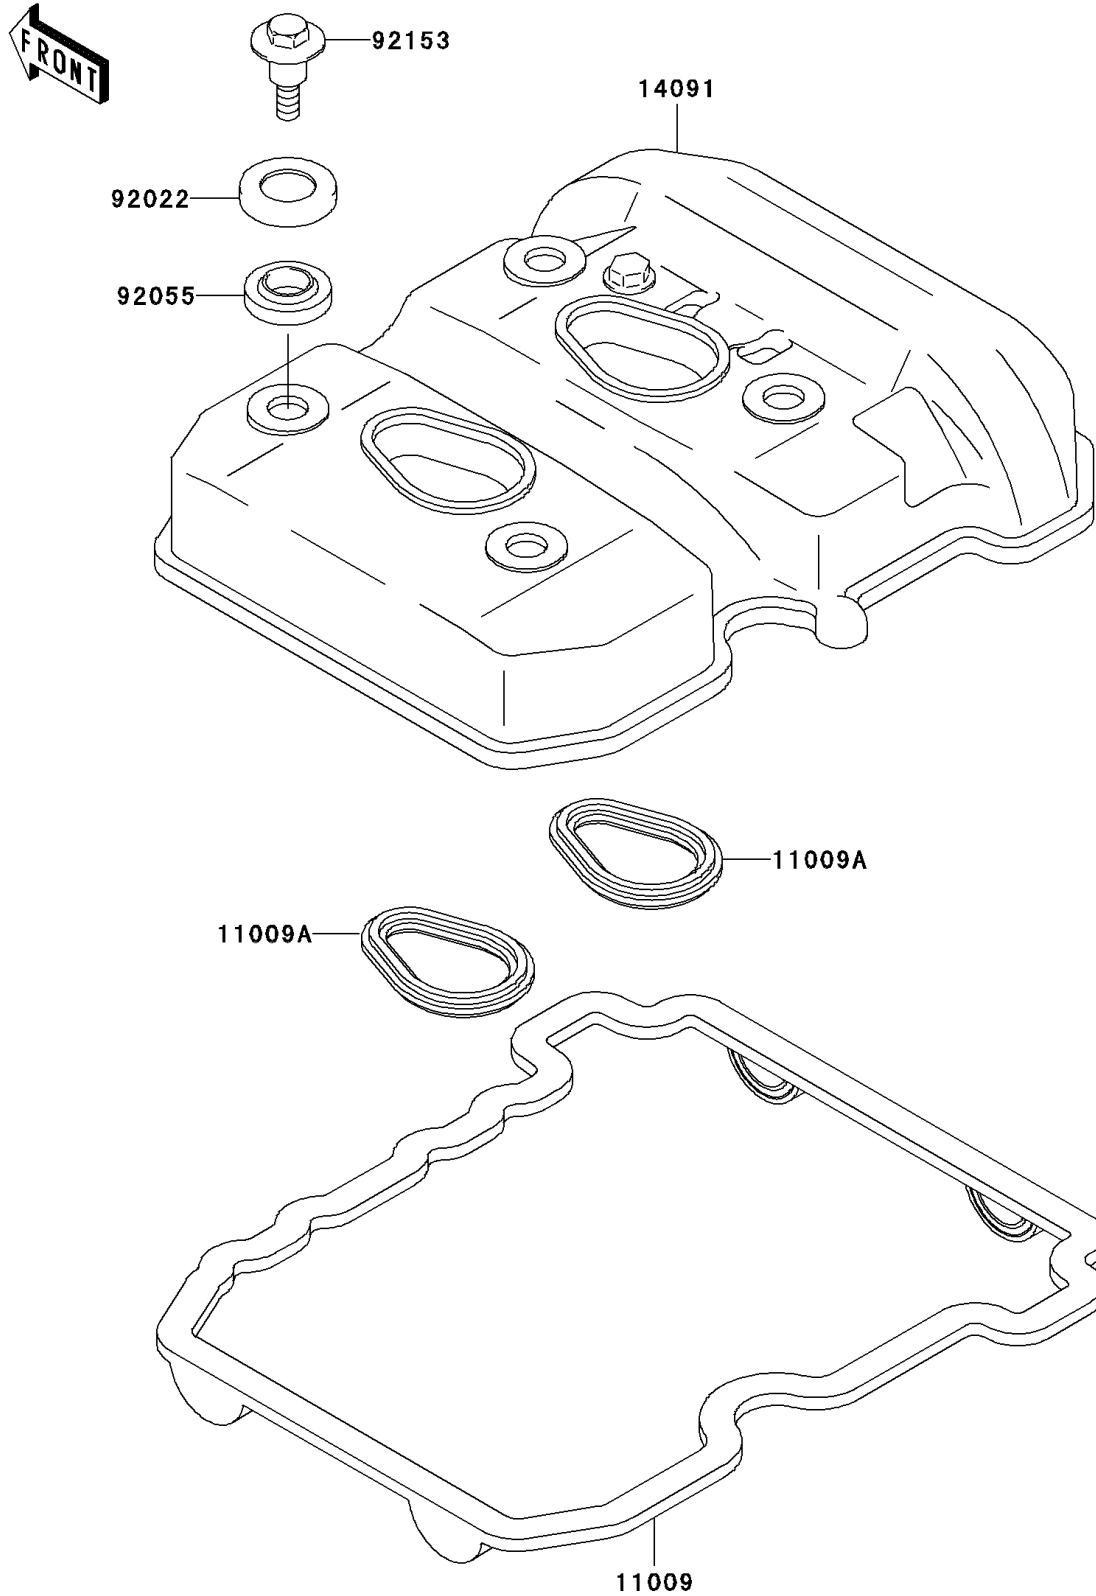

2006 Ninja® 250R PARTS DIAGRAM

Cylinder Head Cover

E1112

2006 Ninja® 250R PARTS LIST

Cylinder Head Cover

ITEM NAME	PART NUMBER	QUANTITY
GASKET,CYLINDER HEAD COVER (Ref # 11009)	11009-1574	1
GASKET (Ref # 11009A)	11009-1575	2
COVER,CYLINDER HEAD (Ref # 14091)	14091-0189	1
WASHER,HEAD COVER BOLT (Ref # 92022)	92022-1637	4
RING-O,HEAD COVER BOLT (Ref # 92055)	92055-1225	4
BOLT,HEAD COVER (Ref # 92153)	92153-0793	4