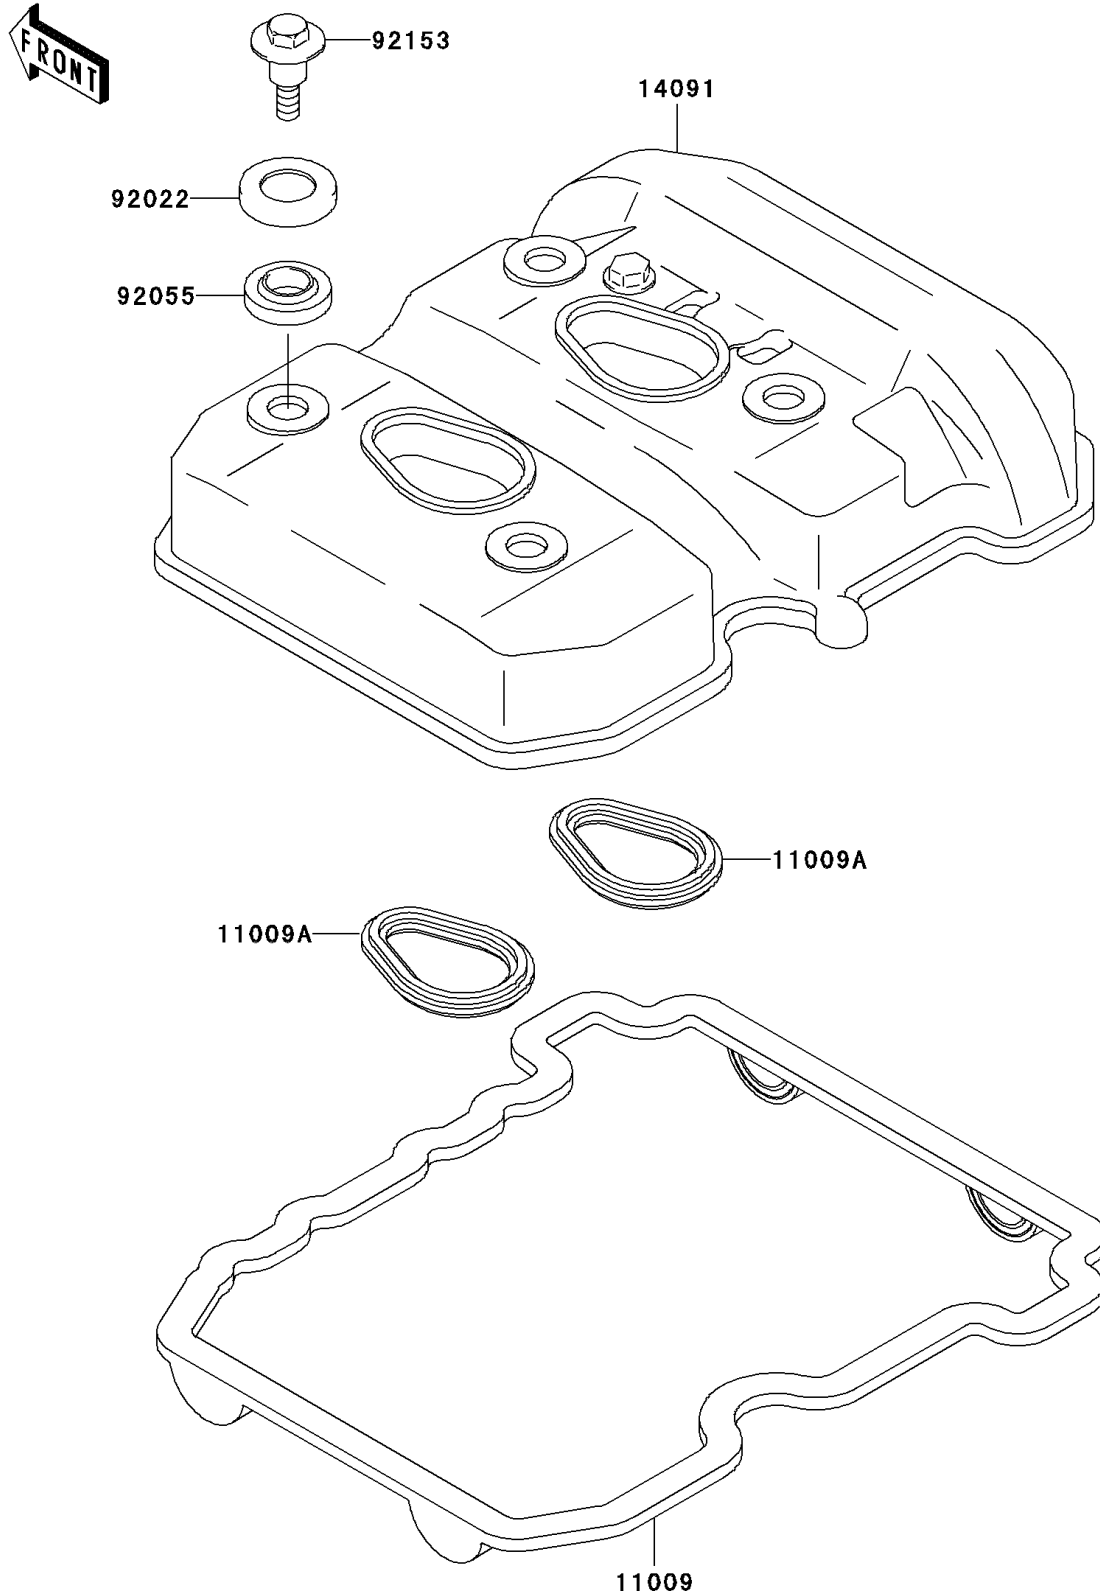

2006 Ninja® 250R PARTS DIAGRAM

Cylinder Head Cover

E1112

2006 Ninja® 250R PARTS LIST

Cylinder Head Cover

ITEM NAME	PART NUMBER	QUANTITY
GASKET,CYLINDER HEAD COVER (Ref # 11009)	11009-1574	1
GASKET (Ref # 11009A)	11009-1575	2
COVER,CYLINDER HEAD (Ref # 14091)	14091-0189	1
WASHER,HEAD COVER BOLT (Ref # 92022)	92022-1637	4
RING-O,HEAD COVER BOLT (Ref # 92055)	92055-1225	4
BOLT,HEAD COVER (Ref # 92153)	92153-0793	4