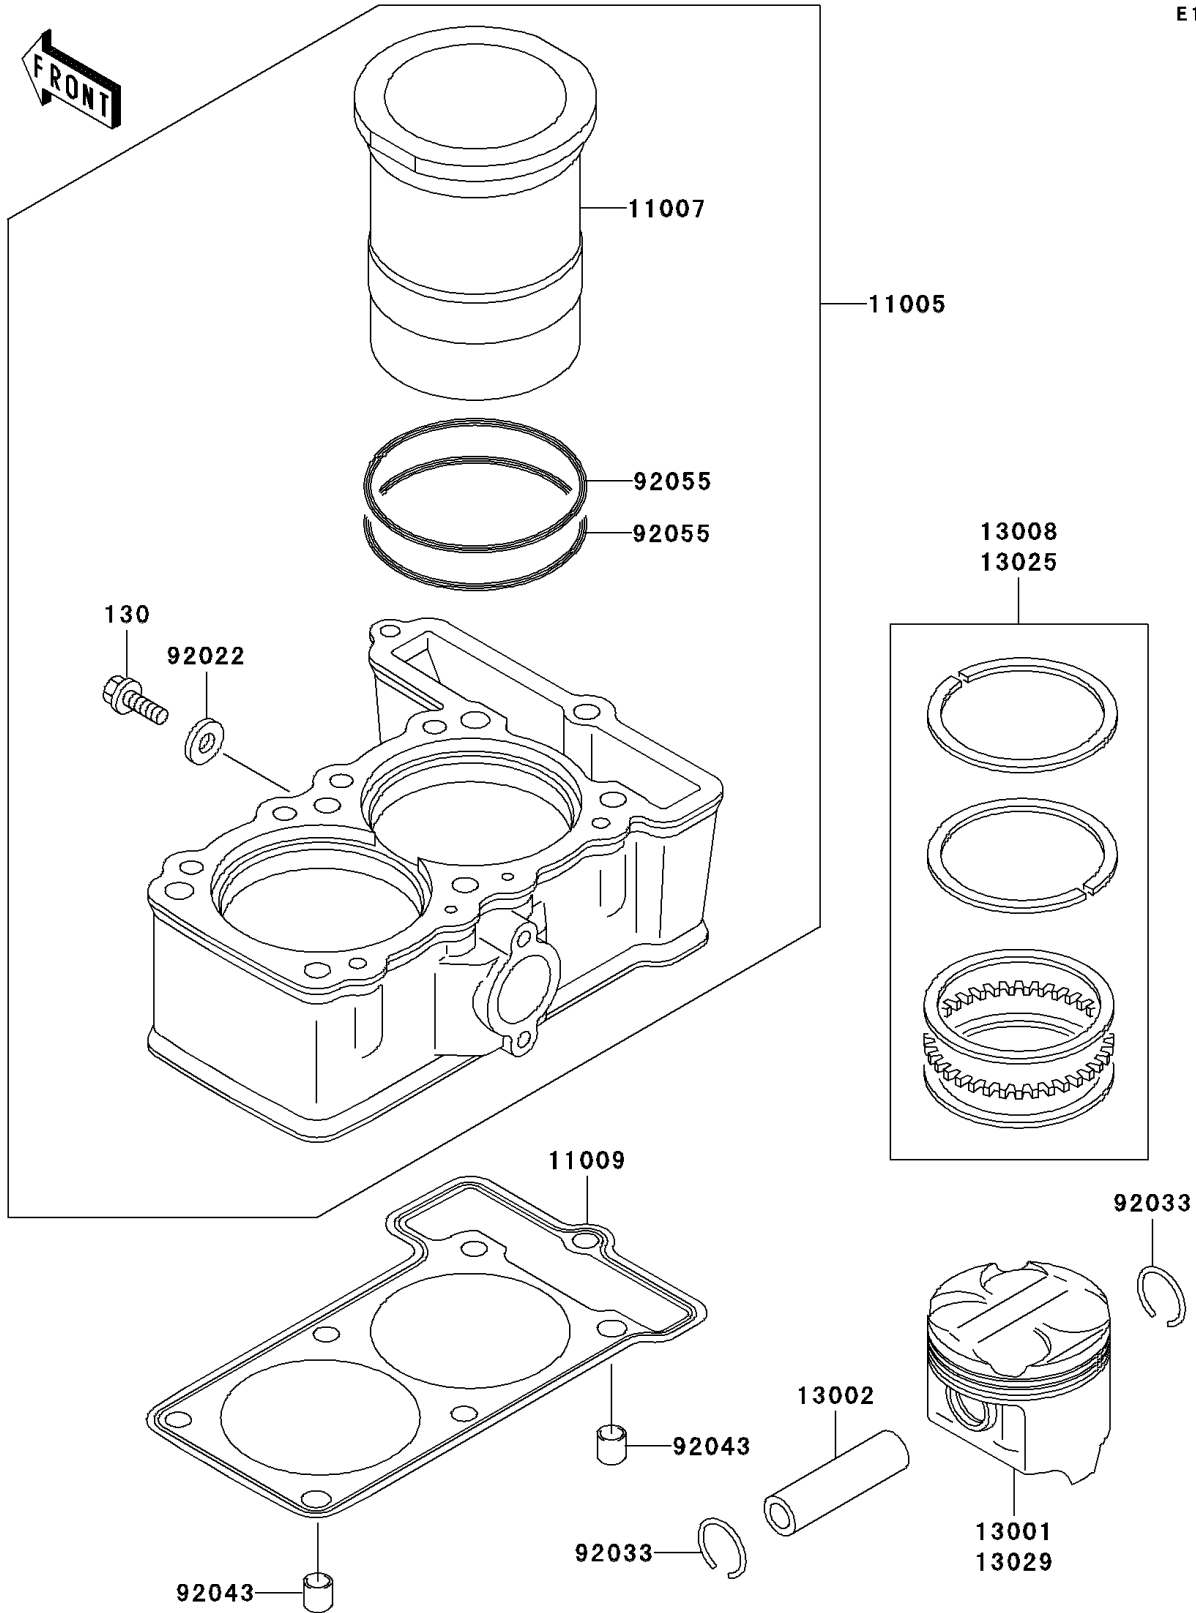

2006 Ninja® 250R PARTS DIAGRAM

Cylinder/Piston(s)

E1120

2006 Ninja® 250R PARTS LIST

Cylinder/Piston(s)

ITEM NAME	PART NUMBER	QUANTITY
BOLT-FLANGED,6X10 (Ref # 130)	130C0610	1
CYLINDER-ENGINE (Ref # 11005)	11005-1623	1
LINER-CYLINDER (Ref # 11007)	11007-1111	2
GASKET,CYLINDER BASE (Ref # 11009)	11009-1572	1
PISTON-ENGINE,STD (Ref # 13001)	13001-1325	2
PIN-PISTON (Ref # 13002)	13002-1097	2
RING-SET-PISTON,STD (Ref # 13008)	13008-0025	2
RING-SET-PISTON L,O/S,0.50 (Ref # 13025)	13025-0010	2
PISTON-ENGINE L,O/S 0.50 (Ref # 13029)	13029-1201	2
WASHER,6.2X11X1 (Ref # 92022)	92022-304	1
RING-SNAP,PISTON PIN (Ref # 92033)	92033-1161	4
PIN,8.2X10X14 (Ref # 92043)	92043-1264	2
RING-O,68.2X2.4 (Ref # 92055)	92055-1338	4