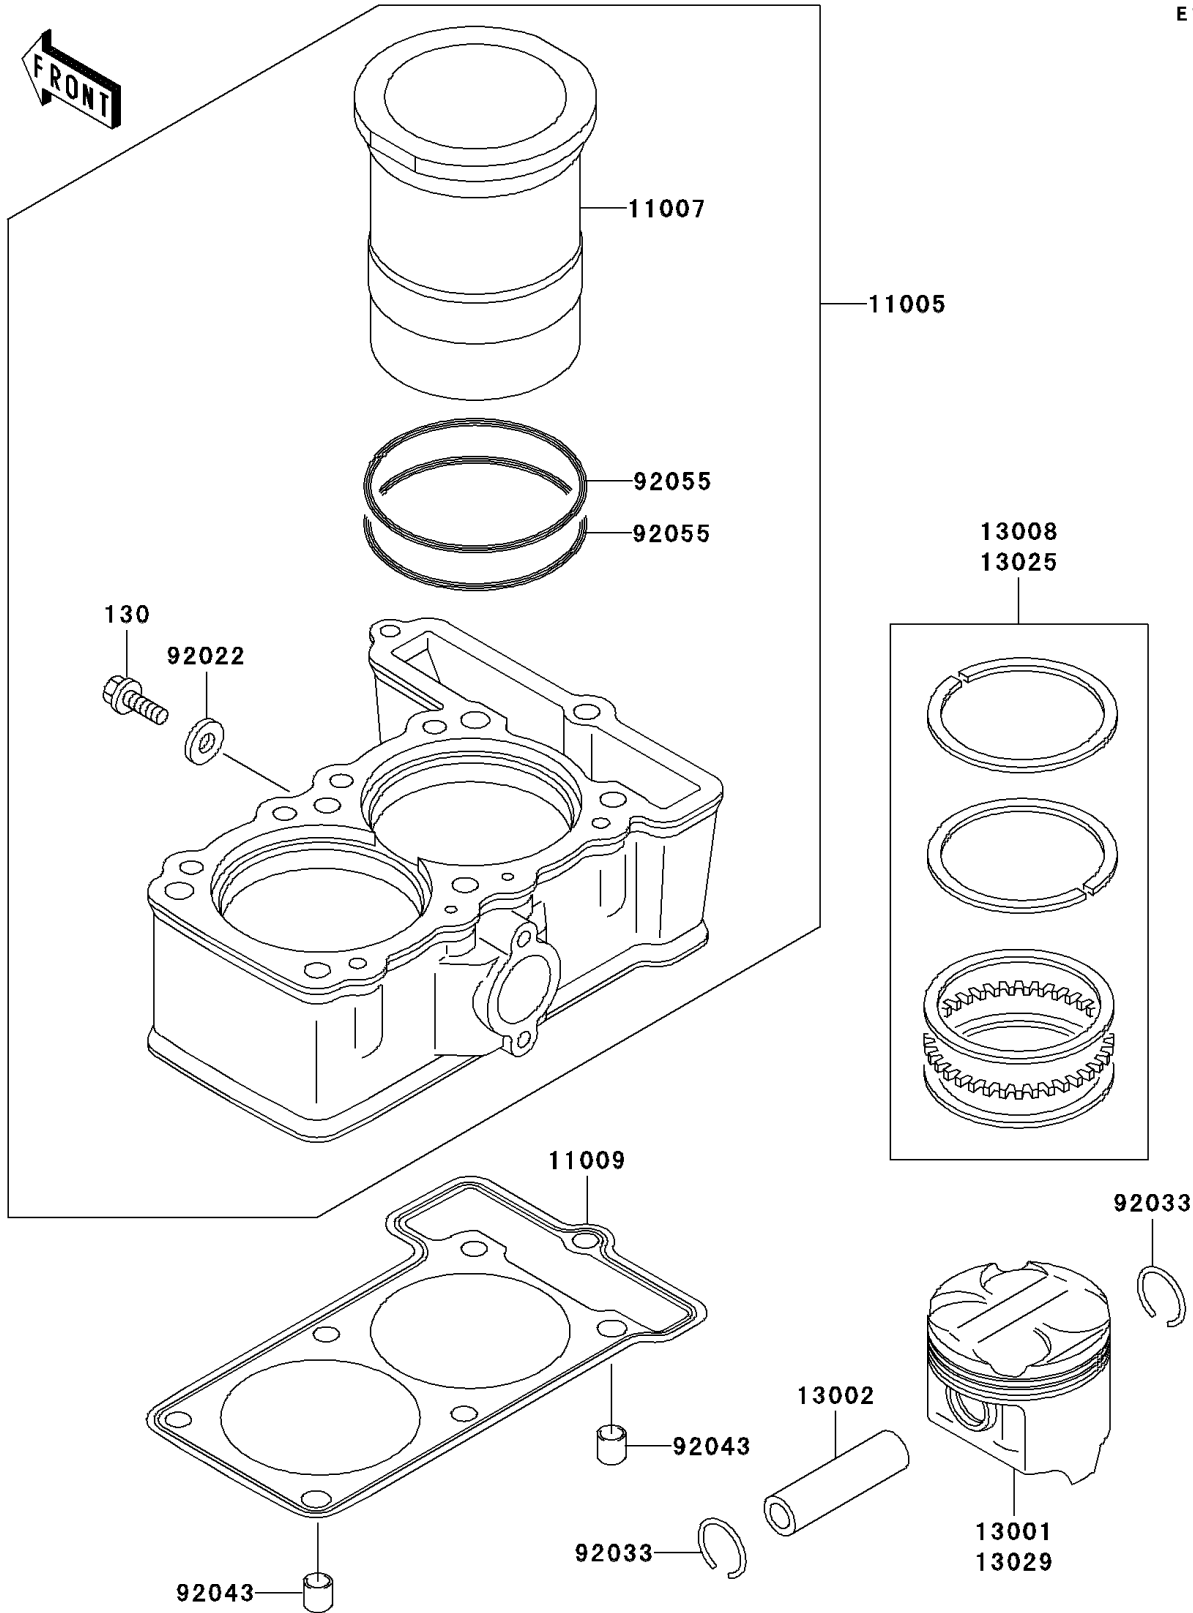

2007 Ninja® 250R PARTS DIAGRAM

Cylinder/Piston(s)

E1120

2007 Ninja® 250R PARTS LIST

Cylinder/Piston(s)

ITEM NAME	PART NUMBER	QUANTITY
BOLT-FLANGED,6X10 (Ref # 130)	130C0610	1
CYLINDER-ENGINE (Ref # 11005)	11005-1623	1
LINER-CYLINDER (Ref # 11007)	11007-1111	2
GASKET,CYLINDER BASE (Ref # 11009)	11009-1572	1
PISTON-ENGINE,STD (Ref # 13001)	13001-1325	2
PIN-PISTON (Ref # 13002)	13002-1097	2
RING-SET-PISTON,STD (Ref # 13008)	13008-0025	2
RING-SET-PISTON L,O/S,0.50 (Ref # 13025)	13025-0010	2
PISTON-ENGINE L,O/S 0.50 (Ref # 13029)	13029-1201	2
WASHER,6.2X11X1 (Ref # 92022)	92022-304	1
RING-SNAP,PISTON PIN (Ref # 92033)	92033-1161	4
PIN,8.2X10X14 (Ref # 92043)	92043-1264	2
RING-O,68.2X2.4 (Ref # 92055)	92055-1338	4