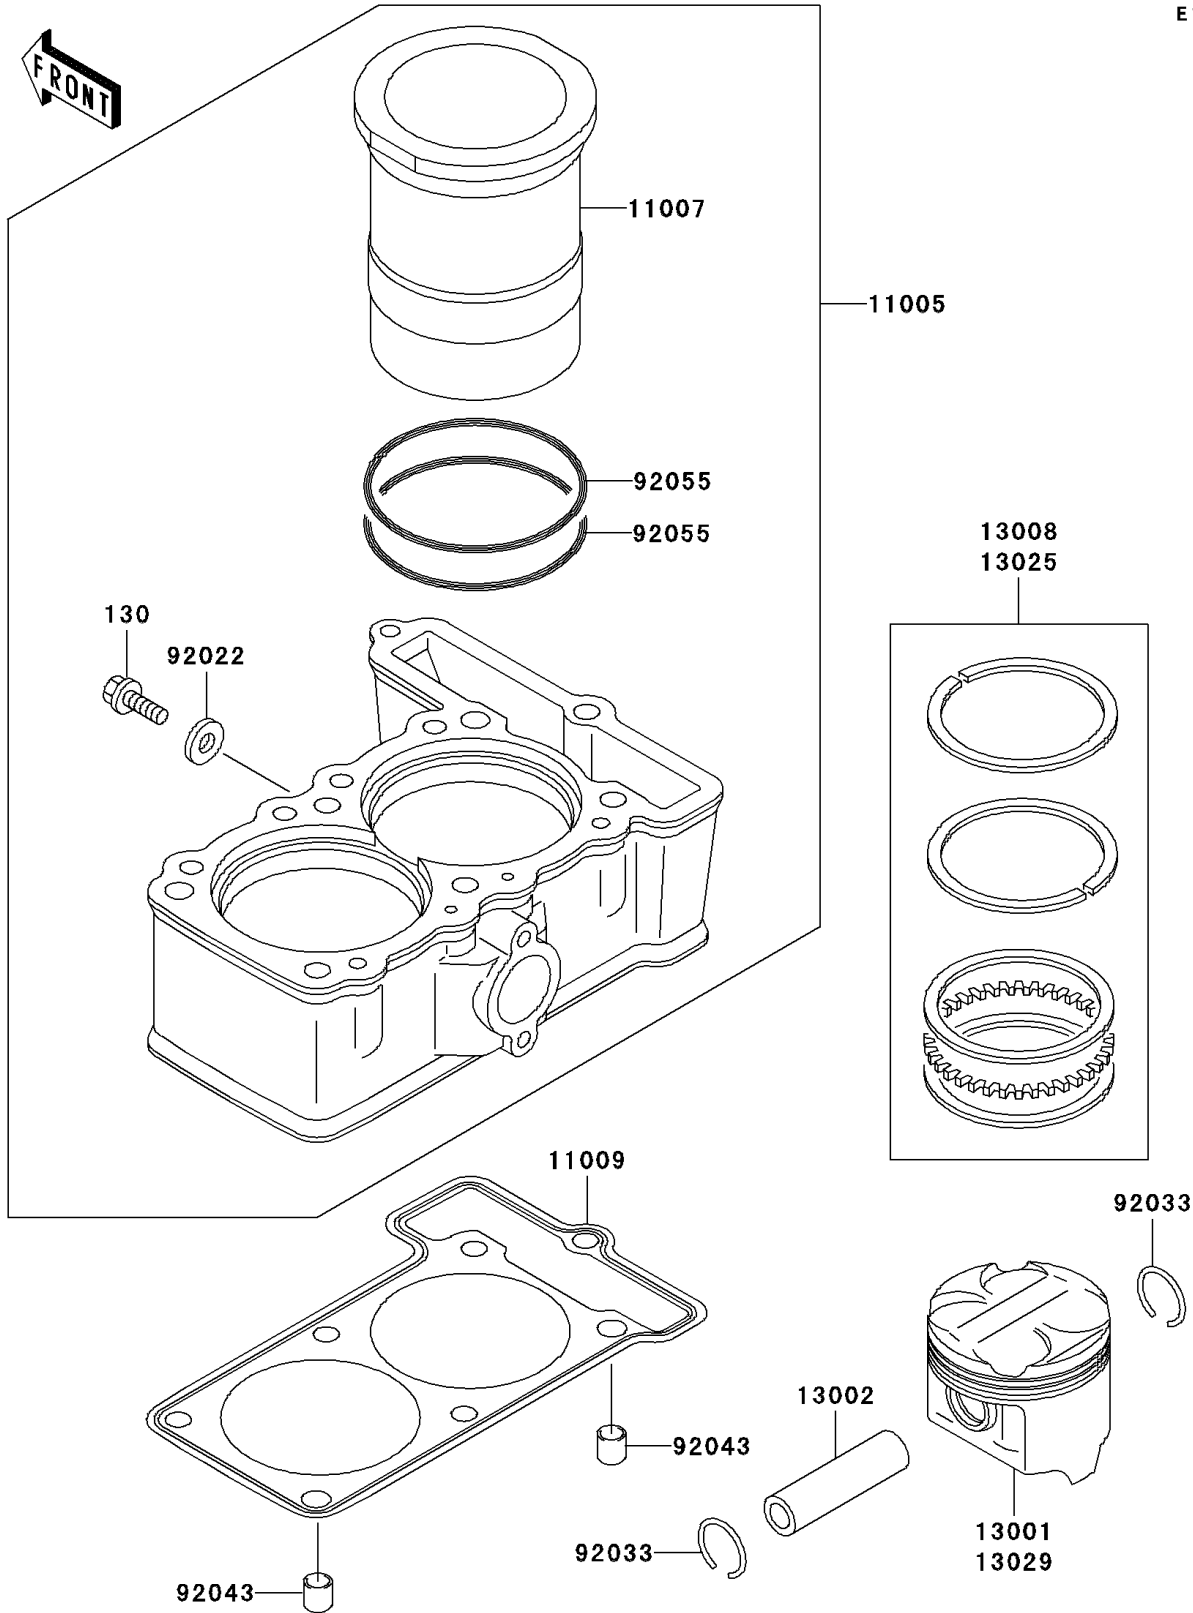

# 2007 Ninja® 250R PARTS DIAGRAM

Cylinder/Piston(s)

E1120

## 2007 Ninja® 250R PARTS LIST

Cylinder/Piston(s)

ITEM NAME	PART NUMBER	QUANTITY
BOLT-FLANGED,6X10 (Ref # 130)	130C0610	1
CYLINDER-ENGINE (Ref # 11005)	11005-1623	1
LINER-CYLINDER (Ref # 11007)	11007-1111	2
GASKET,CYLINDER BASE (Ref # 11009)	11009-1572	1
PISTON-ENGINE,STD (Ref # 13001)	13001-1325	2
PIN-PISTON (Ref # 13002)	13002-1097	2
RING-SET-PISTON,STD (Ref # 13008)	13008-0025	2
RING-SET-PISTON L,O/S,0.50 (Ref # 13025)	13025-0010	2
PISTON-ENGINE L,O/S 0.50 (Ref # 13029)	13029-1201	2
WASHER,6.2X11X1 (Ref # 92022)	92022-304	1
RING-SNAP,PISTON PIN (Ref # 92033)	92033-1161	4
PIN,8.2X10X14 (Ref # 92043)	92043-1264	2
RING-O,68.2X2.4 (Ref # 92055)	92055-1338	4