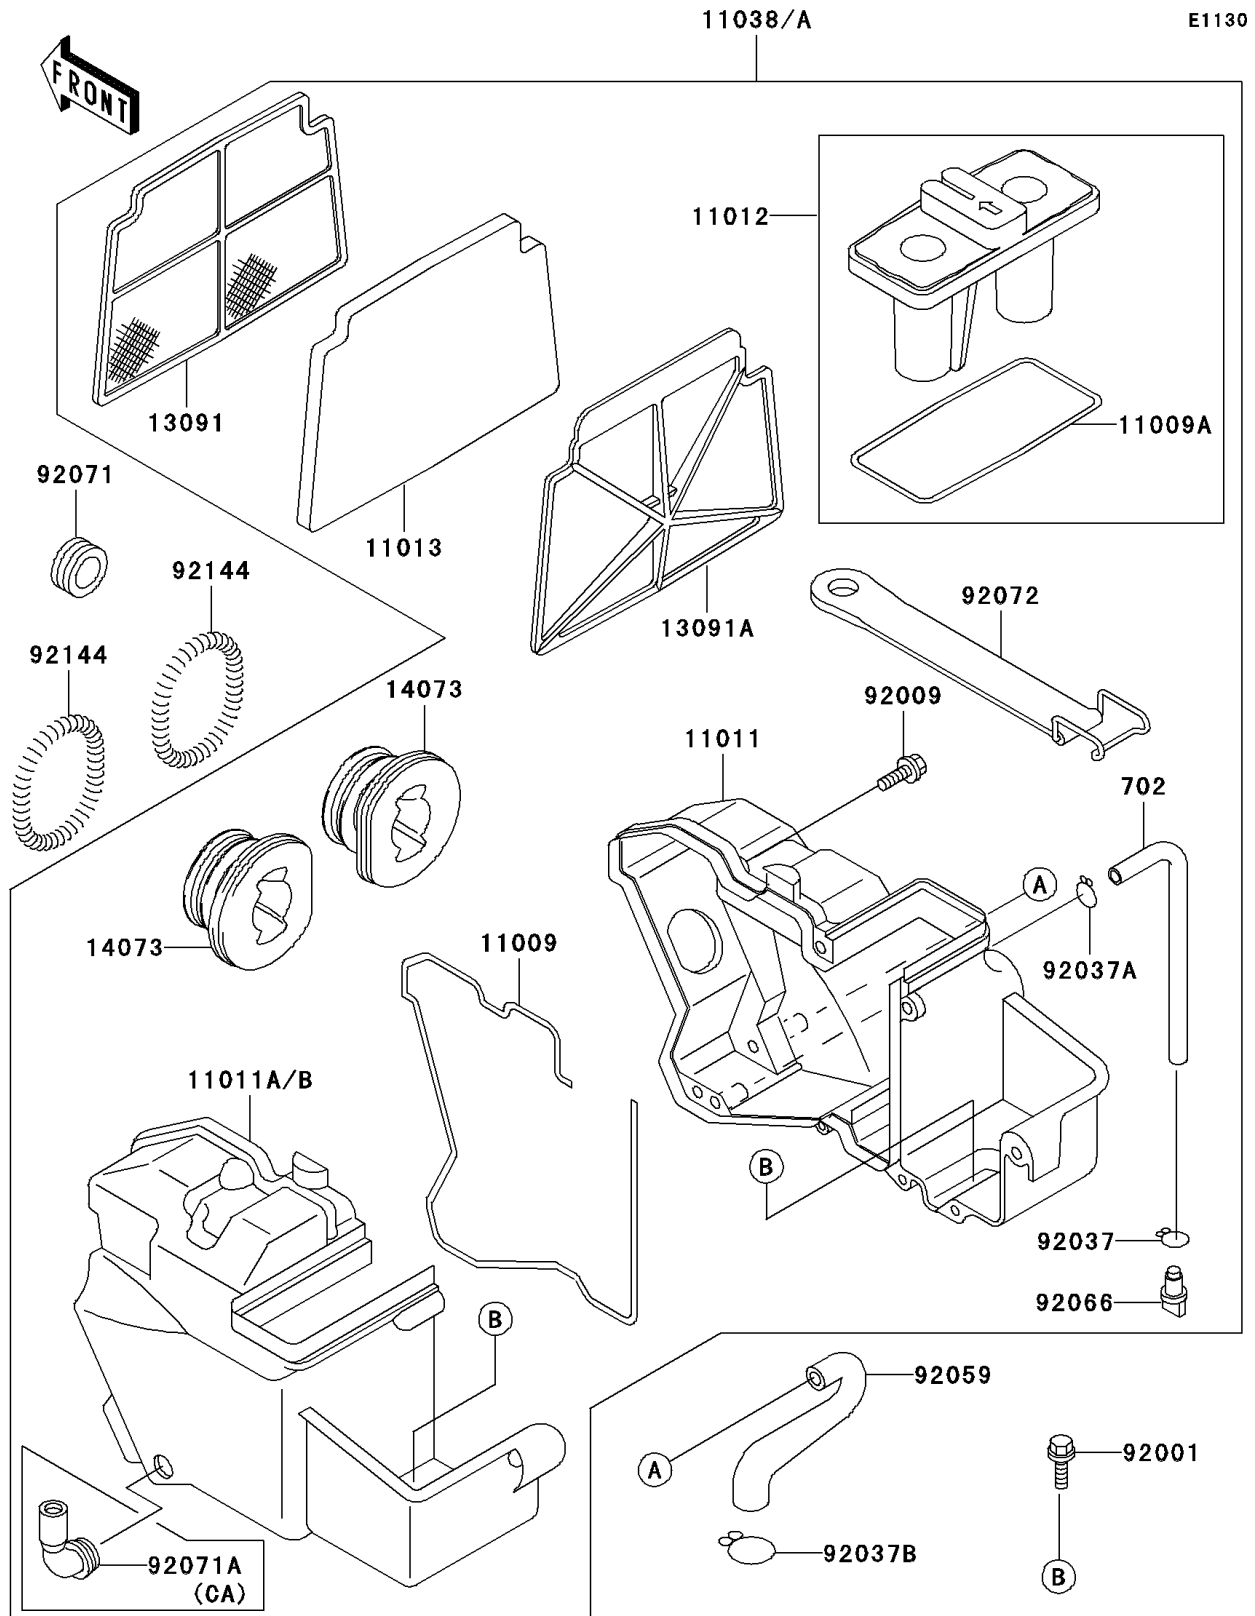

# 2006 Ninja® 250R PARTS DIAGRAM

Air Cleaner

## 2006 Ninja® 250R PARTS LIST

### Air Cleaner

ITEM NAME	PART NUMBER	QUANTITY
TUBE-RUBBER,7X10X200 (Ref # 702)	702A07200	1
GASKET,AIR FILTER (Ref # 11009)	11009-1599	1
GASKET,AIR FILTER CAP (Ref # 11009A)	11009-1613	1
CASE-AIR FILTER,RH (Ref # 11011)	11011-1219	1
CAP,INTAKE (Ref # 11012)	11012-1504	1
ELEMENT-AIR FILTER (Ref # 11013)	11013-1141	1
HOLDER,AIR FILTER,FR (Ref # 13091)	13091-1421	1
HOLDER,AIR FILTER,RR (Ref # 13091A)	13091-1422	1
DUCT,AIR FILTER (Ref # 14073)	14073-1307	2
BOLT,6X20 (Ref # 92001)	92001-1773	2
SCREW,TAPPING,5X25 (Ref # 92009)	92009-1339	10
CLAMP (Ref # 92037)	92037-1712	1
CLAMP,TUBE (Ref # 92037A)	92037-1972	1
CLAMP,TUBE (Ref # 92037B)	92037-213	1
TUBE,BREAHER (Ref # 92059)	92059-1676	1
PLUG,DRAIN (Ref # 92066)	92066-1211	1
GROMMET,RESERVOIR (Ref # 92071)	92071-1047	1
BAND,AIR FILTER (Ref # 92072)	92072-1196	1
SPRING,AIR FILTER DUCT (Ref # 92144)	92144-1771	2
CASE-AIR FILTER,LH (Ref # 11011A)	11011-1623	1
CASE-AIR FILTER,LH (Ref # 11011B)	11011-1635	1
CASE-ASSY-AIR FILTER (Ref # 11038)	11038-1067	1
CASE-ASSY-AIR FILTER (Ref # 11038A)	11038-1127	1
GROMMET,AIR FILTER (Ref # 92071A)	92071-1114	1