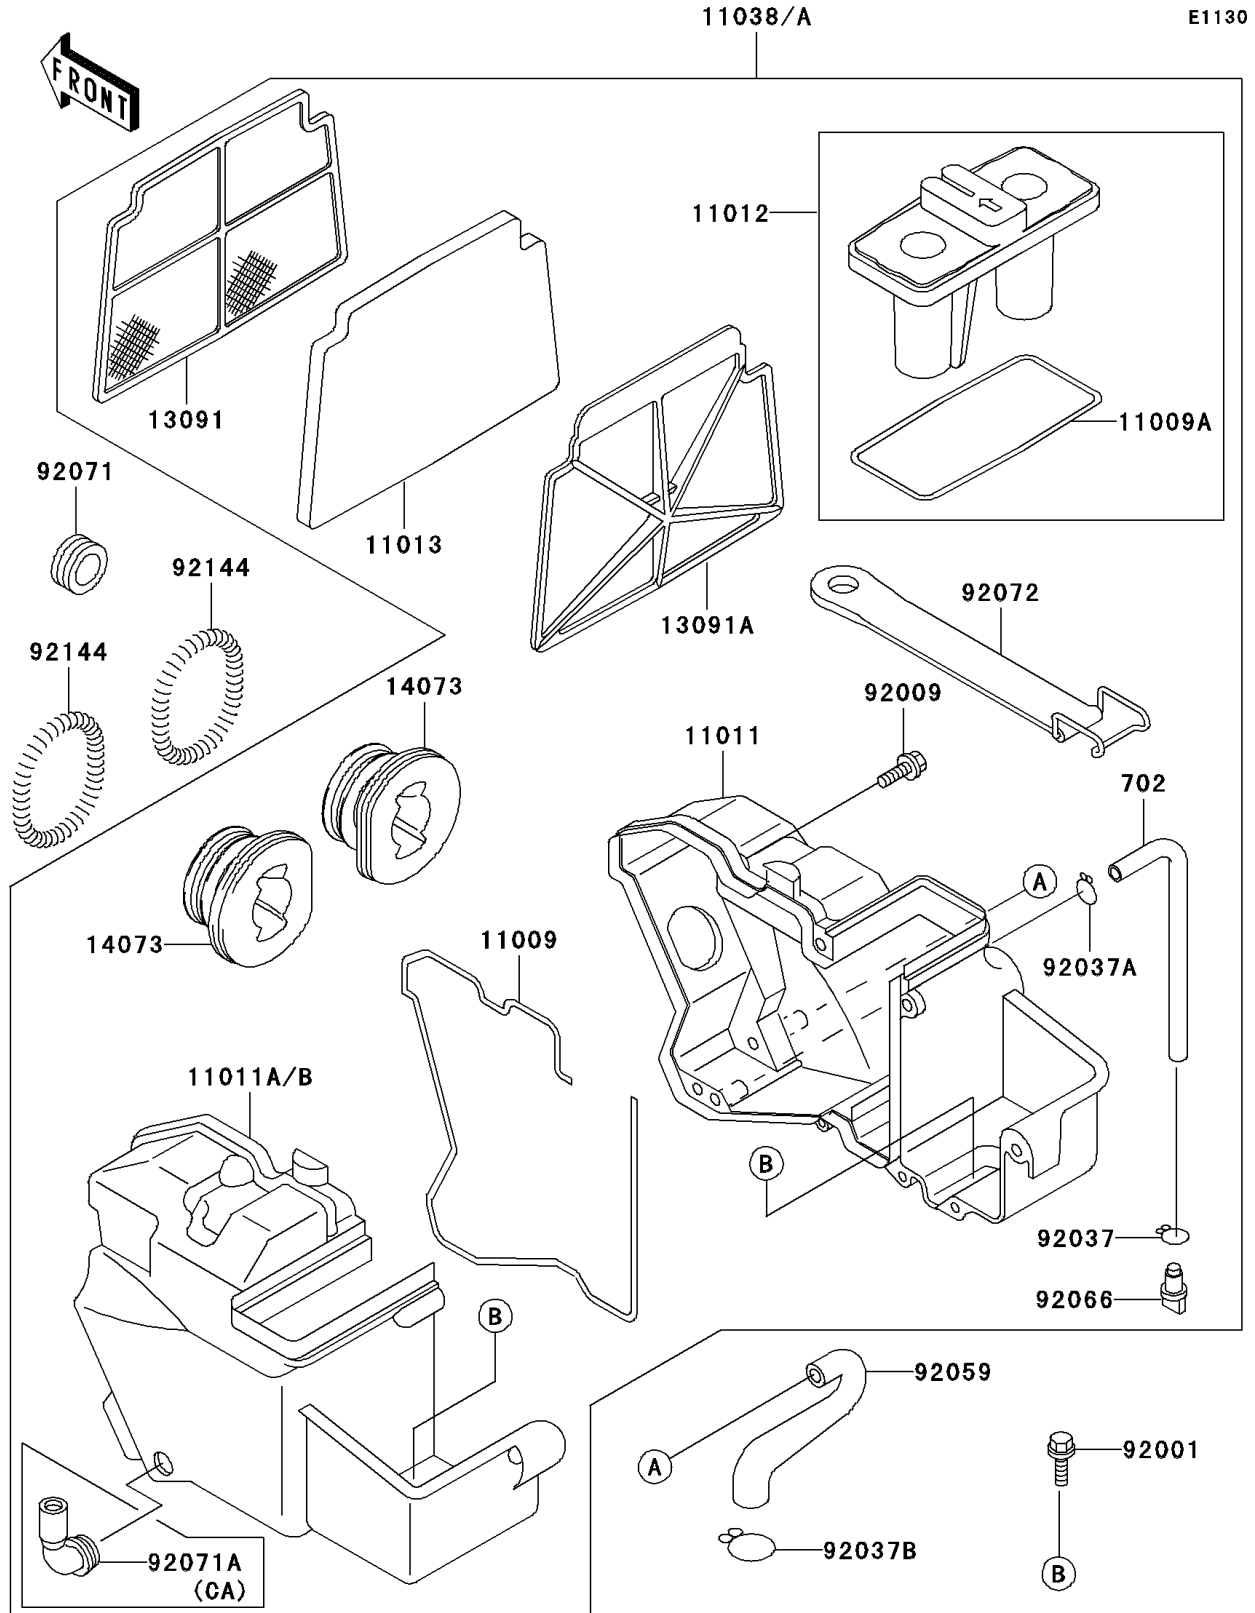

2006 Ninja® 250R PARTS DIAGRAM

Air Cleaner

2006 Ninja® 250R PARTS LIST

Air Cleaner

ITEM NAME	PART NUMBER	QUANTITY
TUBE-RUBBER,7X10X200 (Ref # 702)	702A07200	1
GASKET,AIR FILTER (Ref # 11009)	11009-1599	1
GASKET,AIR FILTER CAP (Ref # 11009A)	11009-1613	1
CASE-AIR FILTER,RH (Ref # 11011)	11011-1219	1
CAP,INTAKE (Ref # 11012)	11012-1504	1
ELEMENT-AIR FILTER (Ref # 11013)	11013-1141	1
HOLDER,AIR FILTER,FR (Ref # 13091)	13091-1421	1
HOLDER,AIR FILTER,RR (Ref # 13091A)	13091-1422	1
DUCT,AIR FILTER (Ref # 14073)	14073-1307	2
BOLT,6X20 (Ref # 92001)	92001-1773	2
SCREW,TAPPING,5X25 (Ref # 92009)	92009-1339	10
CLAMP (Ref # 92037)	92037-1712	1
CLAMP,TUBE (Ref # 92037A)	92037-1972	1
CLAMP,TUBE (Ref # 92037B)	92037-213	1
TUBE,BREAHER (Ref # 92059)	92059-1676	1
PLUG,DRAIN (Ref # 92066)	92066-1211	1
GROMMET,RESERVOIR (Ref # 92071)	92071-1047	1
BAND,AIR FILTER (Ref # 92072)	92072-1196	1
SPRING,AIR FILTER DUCT (Ref # 92144)	92144-1771	2
CASE-AIR FILTER,LH (Ref # 11011A)	11011-1623	1
CASE-AIR FILTER,LH (Ref # 11011B)	11011-1635	1
CASE-ASSY-AIR FILTER (Ref # 11038)	11038-1067	1
CASE-ASSY-AIR FILTER (Ref # 11038A)	11038-1127	1
GROMMET,AIR FILTER (Ref # 92071A)	92071-1114	1