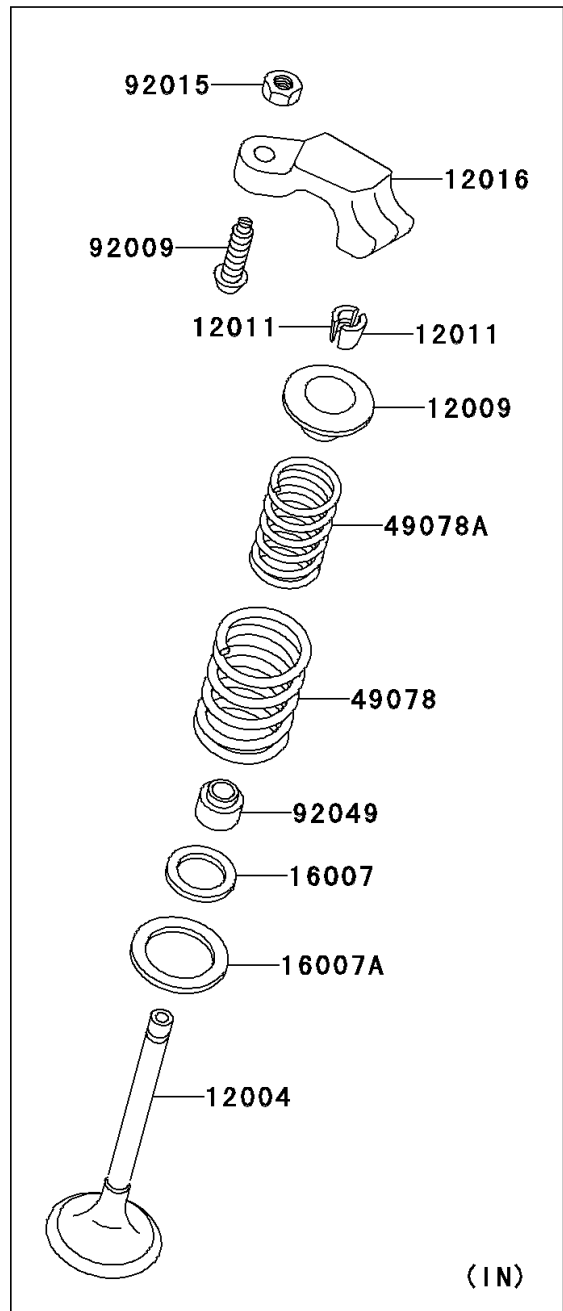

2007 Ninja® 250R PARTS DIAGRAM

Valve(s)

E1210

2007 Ninja® 250R PARTS LIST

Valve(s)

ITEM NAME	PART NUMBER	QUANTITY
VALVE-INTAKE (Ref # 12004)	12004-1074	4
VALVE-EXHAUST (Ref # 12005)	12005-1091	4
RETAINER-VALVE SPRING (Ref # 12009)	12009-1060	8
COLLET (Ref # 12011)	12011-1051	16
ARM-ROCKER (Ref # 12016)	12016-1067	8
SEAT-SPRING,12.1X16.2X0.5 (Ref # 16007)	16007-1177	8
SEAT-SPRING,17.5X23.8X0.5 (Ref # 16007A)	16007-1178	8
SPRING-ENGINE VALVE (Ref # 49078)	49078-1078	8
SPRING-ENGINE VALVE (Ref # 49078A)	49078-1079	8
SCREW,6MM (Ref # 92009)	92009-1424	8
NUT,6MM (Ref # 92015)	92015-1586	8
SEAL-OIL,VSB58.558 (Ref # 92049)	92049-1218	8