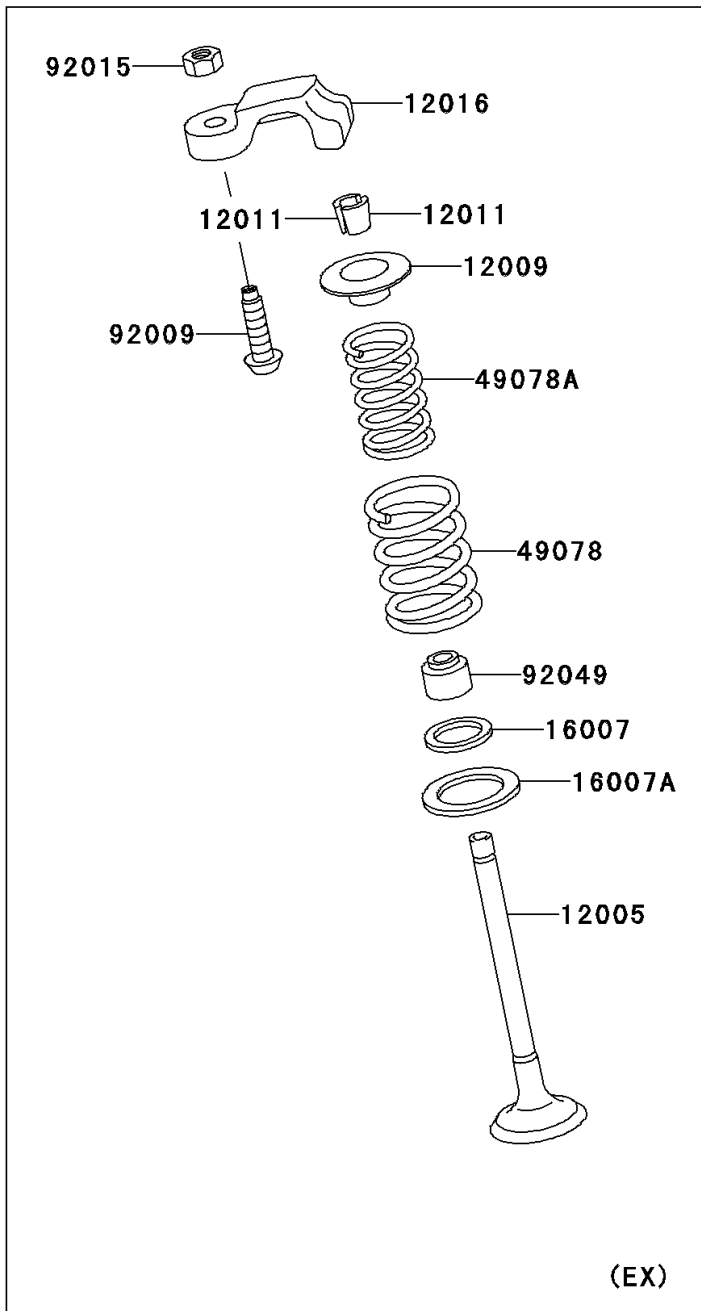

2007 Ninja® 250R PARTS DIAGRAM

Valve(s)

E1210

2007 Ninja® 250R PARTS LIST

Valve(s)

ITEM NAME	PART NUMBER	QUANTITY
VALVE-INTAKE (Ref # 12004)	12004-1074	4
VALVE-EXHAUST (Ref # 12005)	12005-1091	4
RETAINER-VALVE SPRING (Ref # 12009)	12009-1060	8
COLLET (Ref # 12011)	12011-1051	16
ARM-ROCKER (Ref # 12016)	12016-1067	8
SEAT-SPRING,12.1X16.2X0.5 (Ref # 16007)	16007-1177	8
SEAT-SPRING,17.5X23.8X0.5 (Ref # 16007A)	16007-1178	8
SPRING-ENGINE VALVE (Ref # 49078)	49078-1078	8
SPRING-ENGINE VALVE (Ref # 49078A)	49078-1079	8
SCREW,6MM (Ref # 92009)	92009-1424	8
NUT,6MM (Ref # 92015)	92015-1586	8
SEAL-OIL,VSB58.558 (Ref # 92049)	92049-1218	8