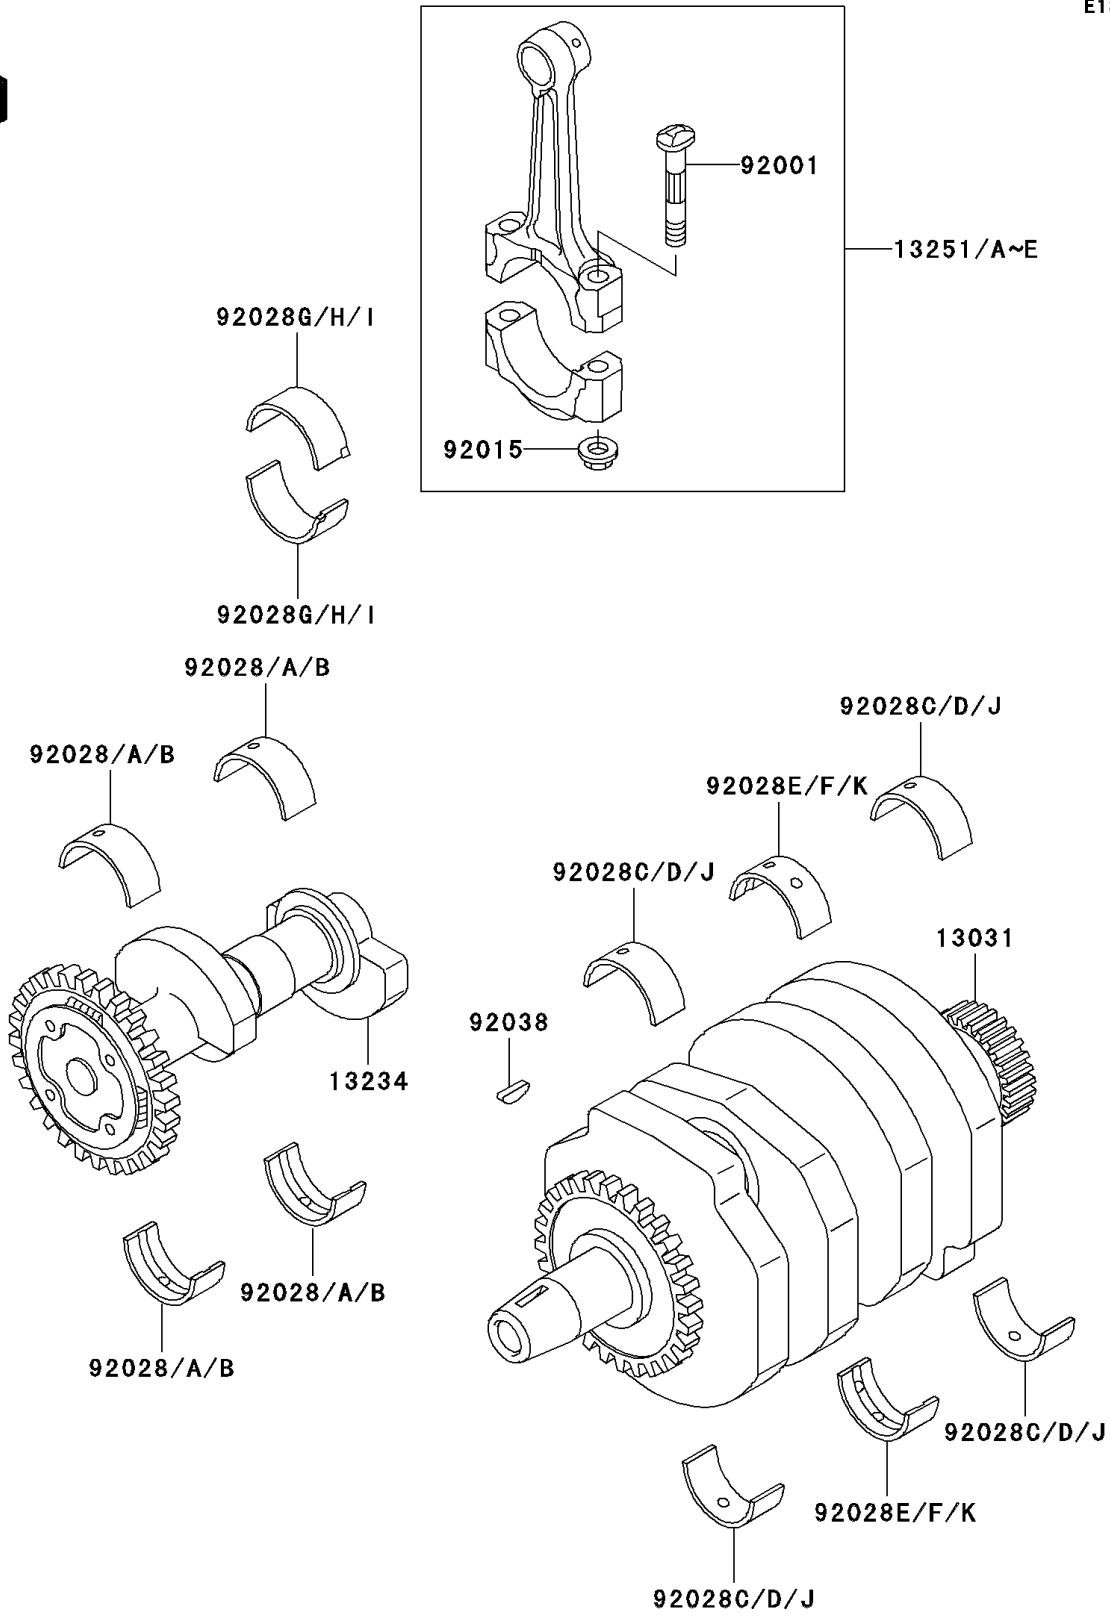

2006 Ninja® 250R PARTS DIAGRAM

Crankshaft

E1321

2006 Ninja® 250R PARTS LIST

Crankshaft

ITEM NAME	PART NUMBER	QUANTITY
CRANKSHAFT-COMP (Ref # 13031)	13031-0013	1
SHAFT-COMP,BALANCER (Ref # 13234)	13234-1098	1
ROD-ASSY-CONNECTING,F (Ref # 13251)	13251-1083-FF	2
ROD-ASSY-CONNECTING,G (Ref # 13251A)	13251-1083-GG	2
ROD-ASSY-CONNECTING,H (Ref # 13251B)	13251-1083-HH	2
ROD-ASSY-CONNECTING,I (Ref # 13251C)	13251-1083-II	2
ROD-ASSY-CONNECTING,J (Ref # 13251D)	13251-1083-JJ	2
ROD-ASSY-CONNECTING,K (Ref # 13251E)	13251-1083-KK	2
BOLT,CONNECTING ROD,7MM (Ref # 92001)	92001-1793	4
NUT,CONNECTING ROD,7MM (Ref # 92015)	92015-1527	4
BUSHING,BALANCER,BLUE (Ref # 92028)	92028-1422	4
BUSHING,BALANCER,BLACK (Ref # 92028A)	92028-1423	AR
BUSHING,BALANCER,BROWN (Ref # 92028B)	92028-1424	AR
BUSHING,CRANKSHAFT,BLUE (Ref # 92028C)	92028-1486	AR
BUSHING,CRANKSHAFT,BLACK (Ref # 92028D)	92028-1487	AR
BUSHING,CRANKSHAFT,BLUE (Ref # 92028E)	92028-1489	AR
BUSHING,CRANKSHAFT,BLACK (Ref # 92028F)	92028-1490	AR
BUSHING,CONNECTING ROD,BLUE (Ref # 92028G)	92028-1492	AR
BUSHING,CONNECTING ROD,BLACK (Ref # 92028H)	92028-1493	AR
BUSHING,CONNECTING ROD,BROWN (Ref # 92028I)	92028-1494	AR
BUSHING,CRANKSHAFT,YELLOW (Ref # 92028J)	92028-1582	AR
BUSHING,CRANKSHAFT,YELLOW (Ref # 92028K)	92028-1586	AR
KEY,WOODRUFF (Ref # 92038)	92038-001	1