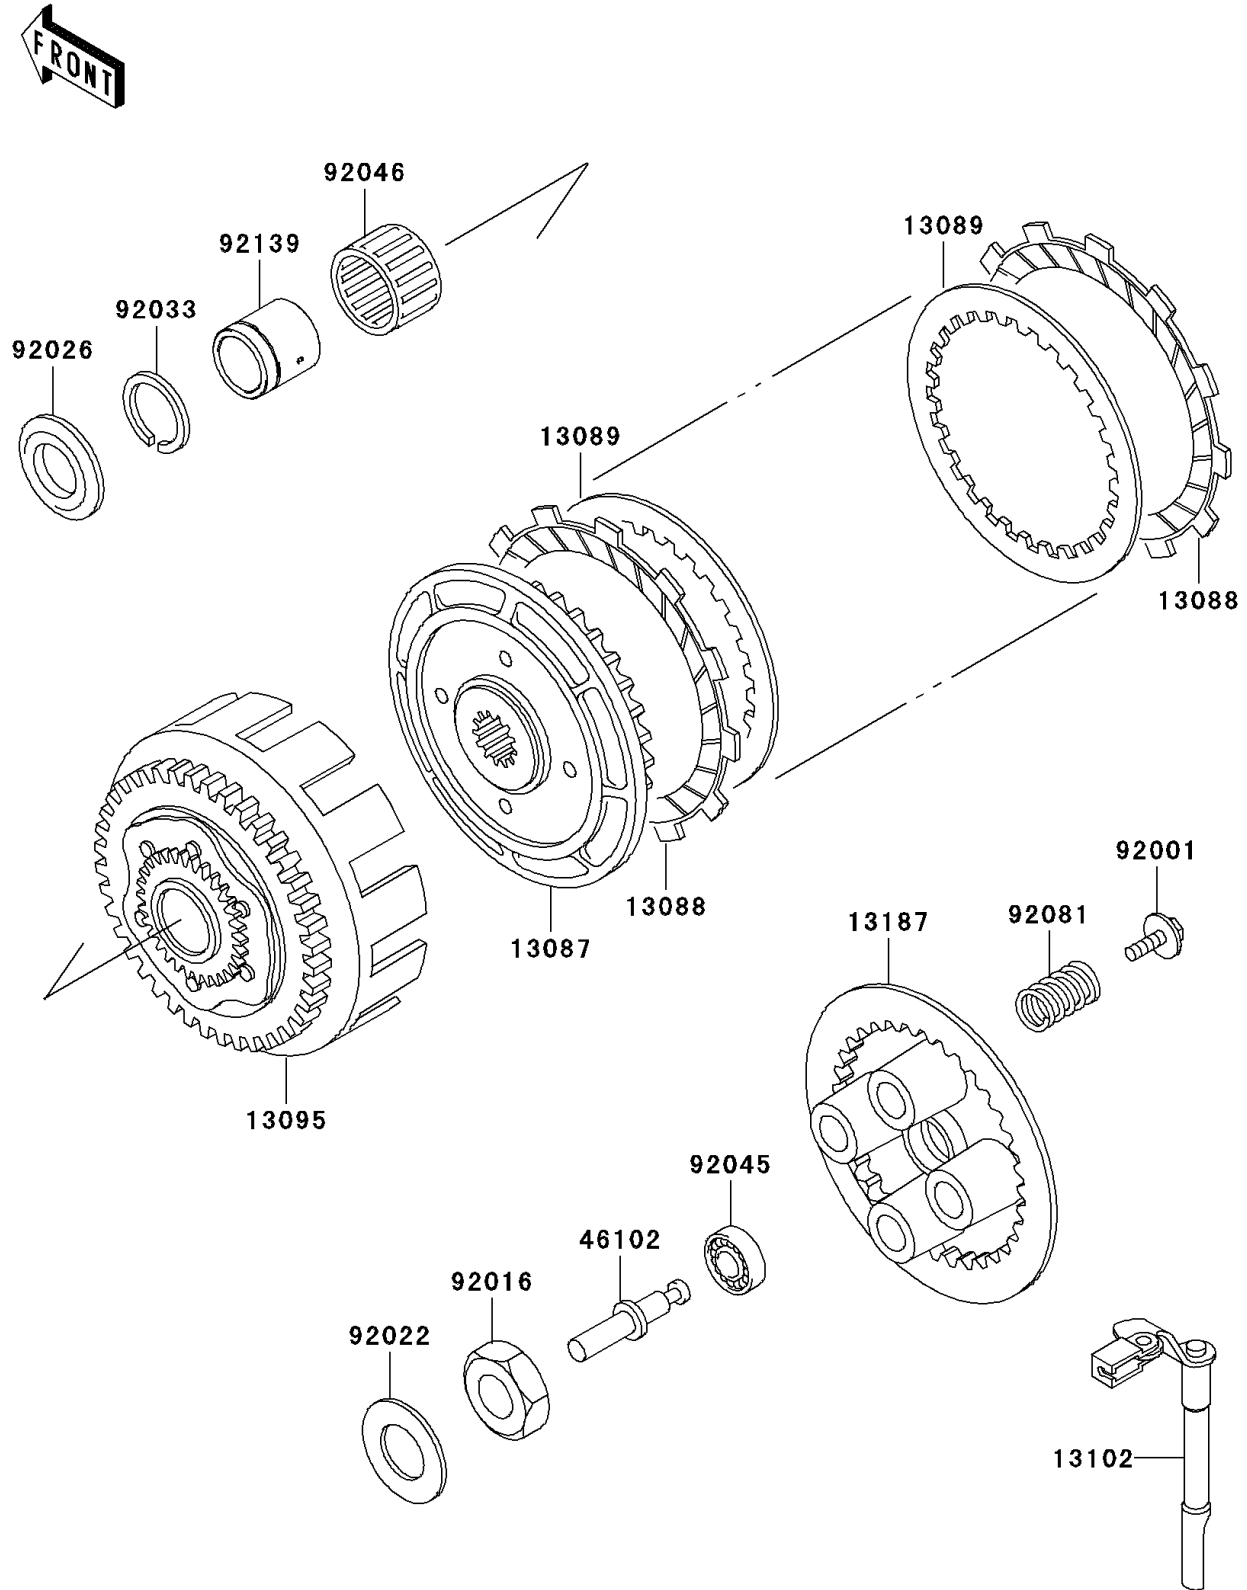

2007 Ninja® 250R PARTS DIAGRAM

Clutch

E1350

2007 Ninja® 250R PARTS LIST

Clutch

ITEM NAME	PART NUMBER	QUANTITY
HUB-CLUTCH (Ref # 13087)	13087-1076	1
PLATE-FRICTION (Ref # 13088)	13088-1013	5
PLATE-CLUTCH,T=2.0 (Ref # 13089)	13089-026	4
HOUSING-COMP-CLUTCH (Ref # 13095)	13095-1145	1
RELEASE-COMP-CLUTCH (Ref # 13102)	13102-1079	1
PLATE-CLUTCH OPERATING (Ref # 13187)	13187-1057	1
ROD,CLUTCH (Ref # 46102)	46102-1030	1
BOLT,FLANGED,6X18 (Ref # 92001)	92001-1066	4
NUT,20MM (Ref # 92016)	92016-028	1
WASHER,20.3X36X2.3 (Ref # 92022)	92022-1116	1
SPACER,THRUST,T=5.5 (Ref # 92026)	92026-116	1
RING-SNAP (Ref # 92033)	92033-1212	1
BEARING-BALL (Ref # 92045)	92045-1408	1
BEARING-NEEDLE,KTV323723 (Ref # 92046)	92046-028	1
SPRING,CLUTCH (Ref # 92081)	92081-139	4
BUSHING,25X32X32.1 (Ref # 92139)	92139-0091	1