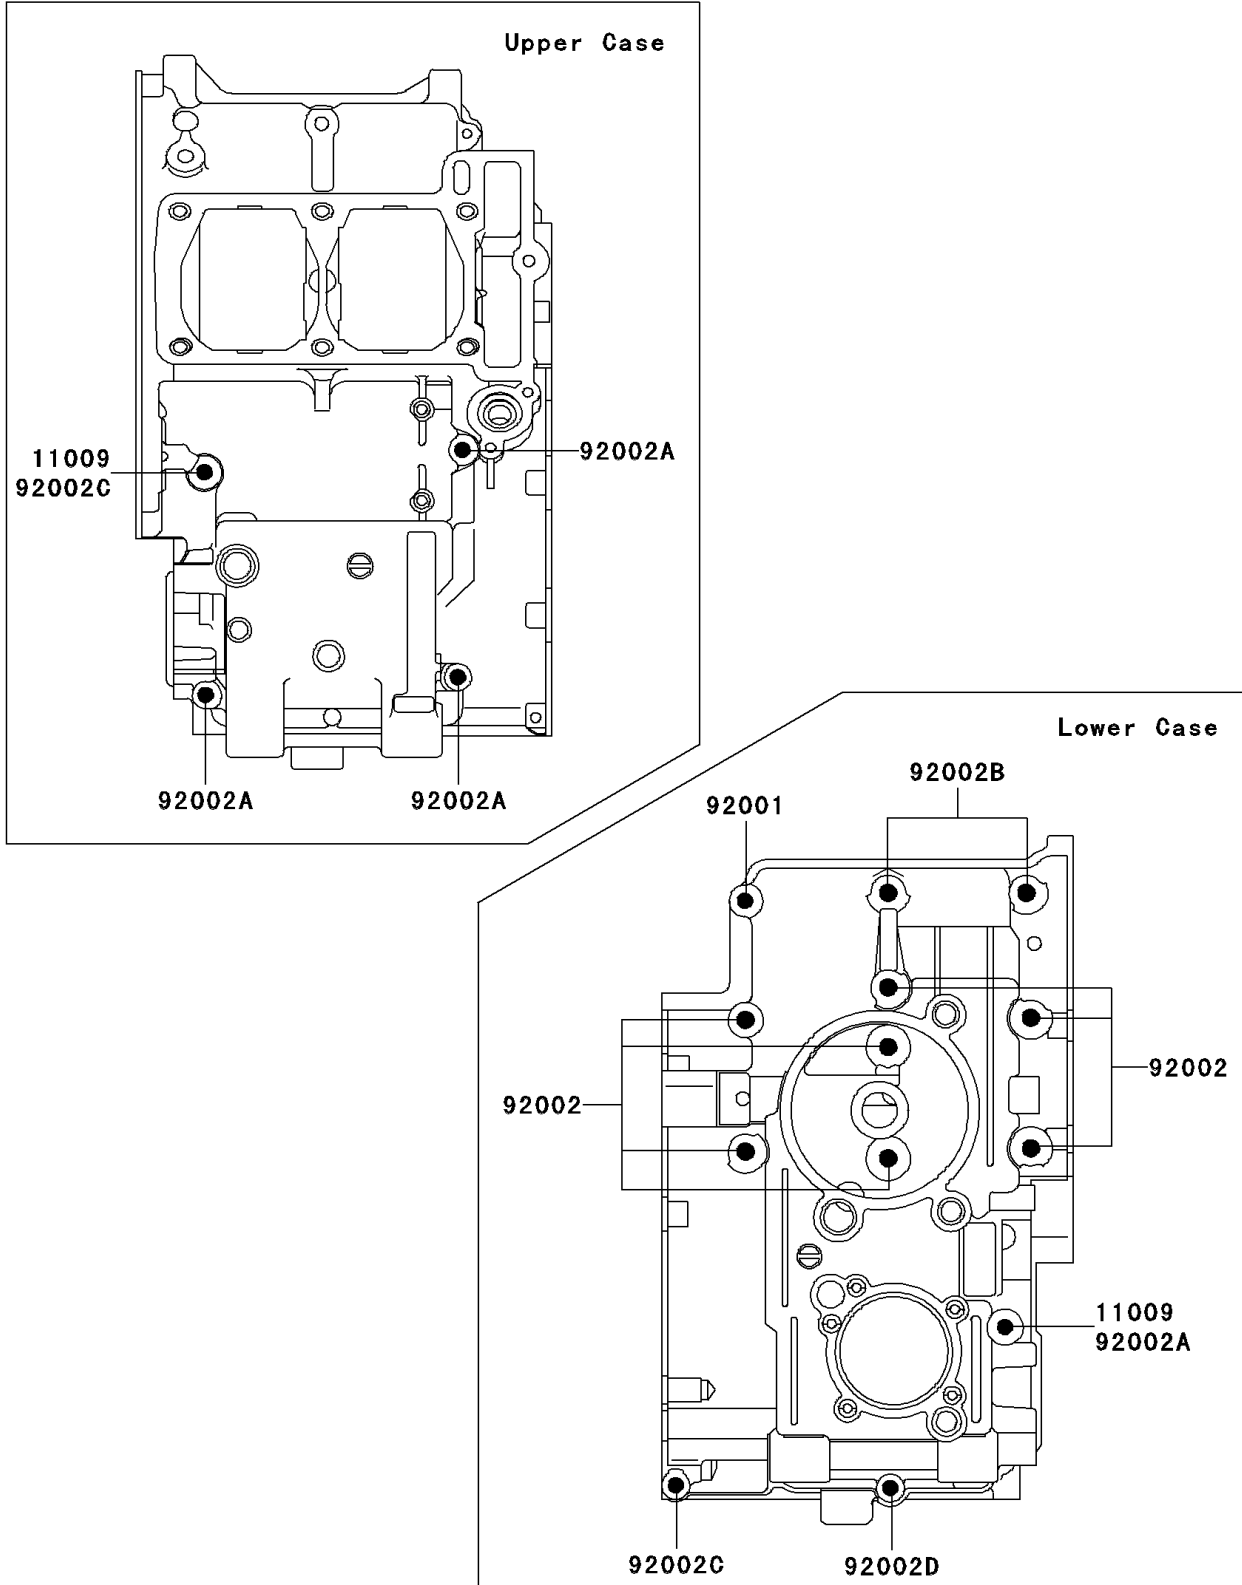

2006 Ninja® 250R PARTS DIAGRAM

Crankcase Bolt Pattern

E1412

2006 Ninja® 250R PARTS LIST

Crankcase Bolt Pattern

ITEM NAME	PART NUMBER	QUANTITY
GASKET,6.5X12X1.0 (Ref # 11009)	11009-1568	2
BOLT,6X38 (Ref # 92001)	92001-1899	1
BOLT,8X90 (Ref # 92002)	92002-1057	7
BOLT,6X85 (Ref # 92002A)	92002-1306	4
BOLT,8X72 (Ref # 92002B)	92002-1329	2
BOLT,FLANGED,6X60 (Ref # 92002C)	92002-1584	2
BOLT,6X135 (Ref # 92002D)	92002-1687	1