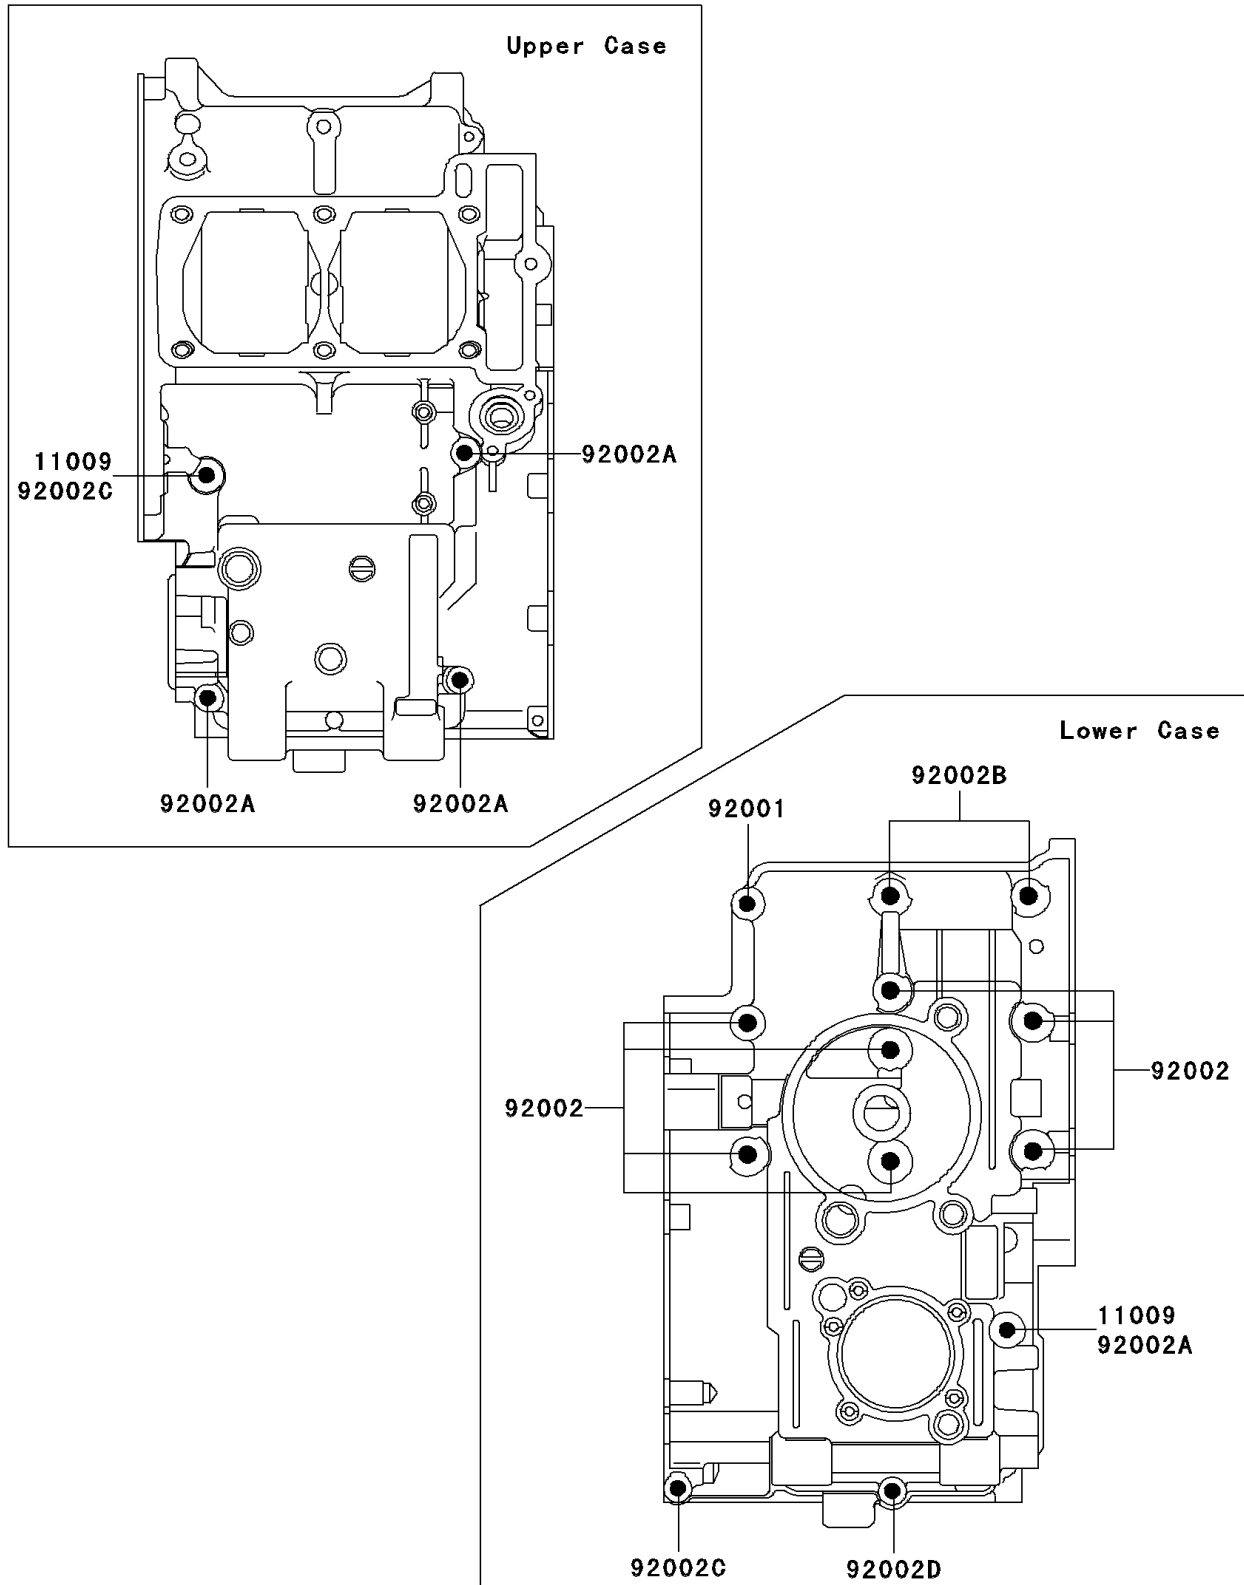

2007 Ninja[®] 250R PARTS DIAGRAM

Crankcase Bolt Pattern

E1412

2007 Ninja® 250R PARTS LIST

Crankcase Bolt Pattern

ITEM NAME	PART NUMBER	QUANTITY
GASKET,6.5X12X1.0 (Ref # 11009)	11009-1568	2
BOLT,6X38 (Ref # 92001)	92001-1899	1
BOLT,8X90 (Ref # 92002)	92002-1057	7
BOLT,6X85 (Ref # 92002A)	92002-1306	4
BOLT,8X72 (Ref # 92002B)	92002-1329	2
BOLT,FLANGED,6X60 (Ref # 92002C)	92002-1584	2
BOLT,6X135 (Ref # 92002D)	92002-1687	1