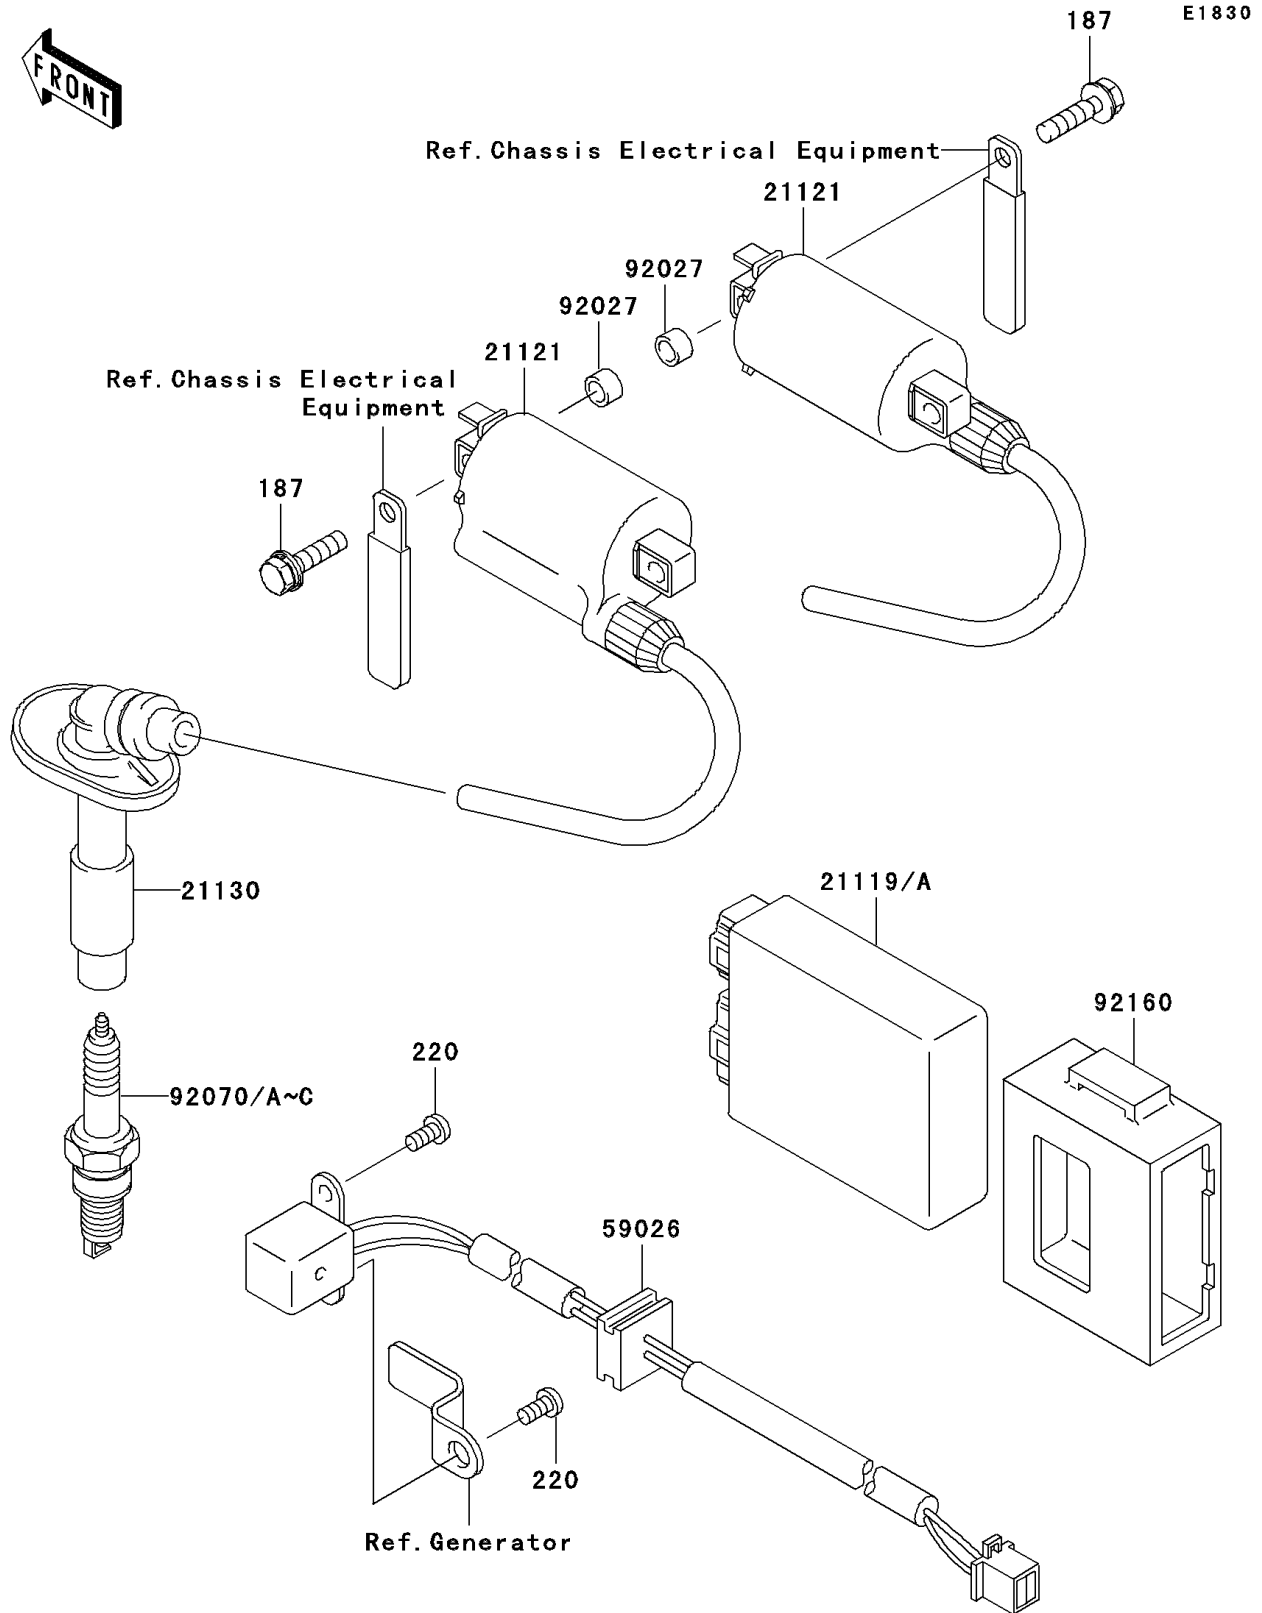

2007 Ninja® 250R PARTS DIAGRAM

Ignition System

2007 Ninja® 250R PARTS LIST

Ignition System

ITEM NAME	PART NUMBER	QUANTITY
BOLT-UPSET-WSP,6X25 (Ref # 187)	187G0625	4
SCREW-PAN-CROS,5X10 (Ref # 220)	220B0510	2
COIL-IGNITION (Ref # 21121)	21121-1163	2
CAP-SPARK PLUG (Ref # 21130)	21130-1056	2
COIL-PULSING (Ref # 59026)	59026-1086	1
COLLAR,6.8X10X6 (Ref # 92027)	92027-103	4
PLUG-SPARK,CR7HSA(NGK) (Ref # 92070)	92070-1154	AR
PLUG-SPARK,CR8HSA(NGK) (Ref # 92070A)	92070-1155	2
PLUG-SPARK,U22FSR-U(ND) (Ref # 92070B)		AR
PLUG-SPARK,U24FSR-U(ND) (Ref # 92070C)		AR
DAMPER,IGNITER (Ref # 92160)	92160-1181	1
IGNITER (Ref # 21119)	21119-0010	1
IGNITER (Ref # 21119A)	21119-0012	1