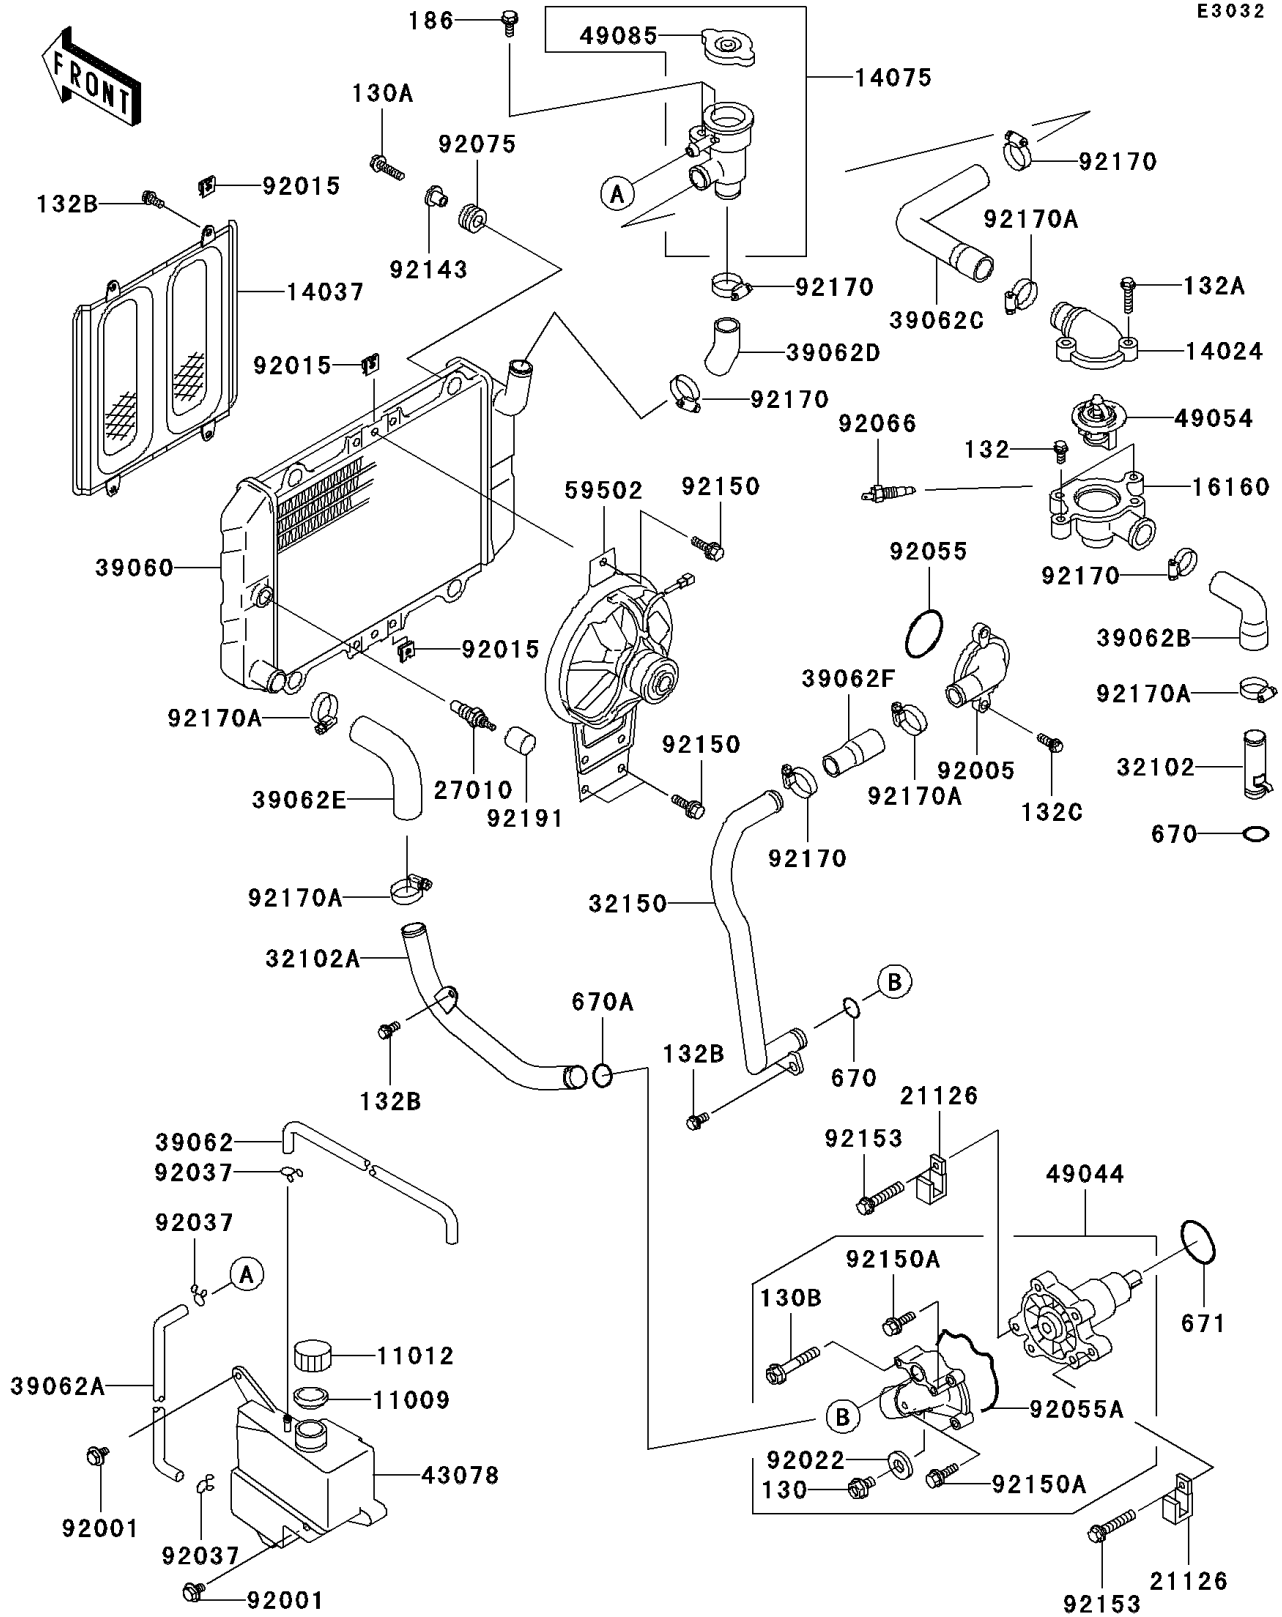

2007 Ninja® 250R PARTS DIAGRAM

Radiator

E3032