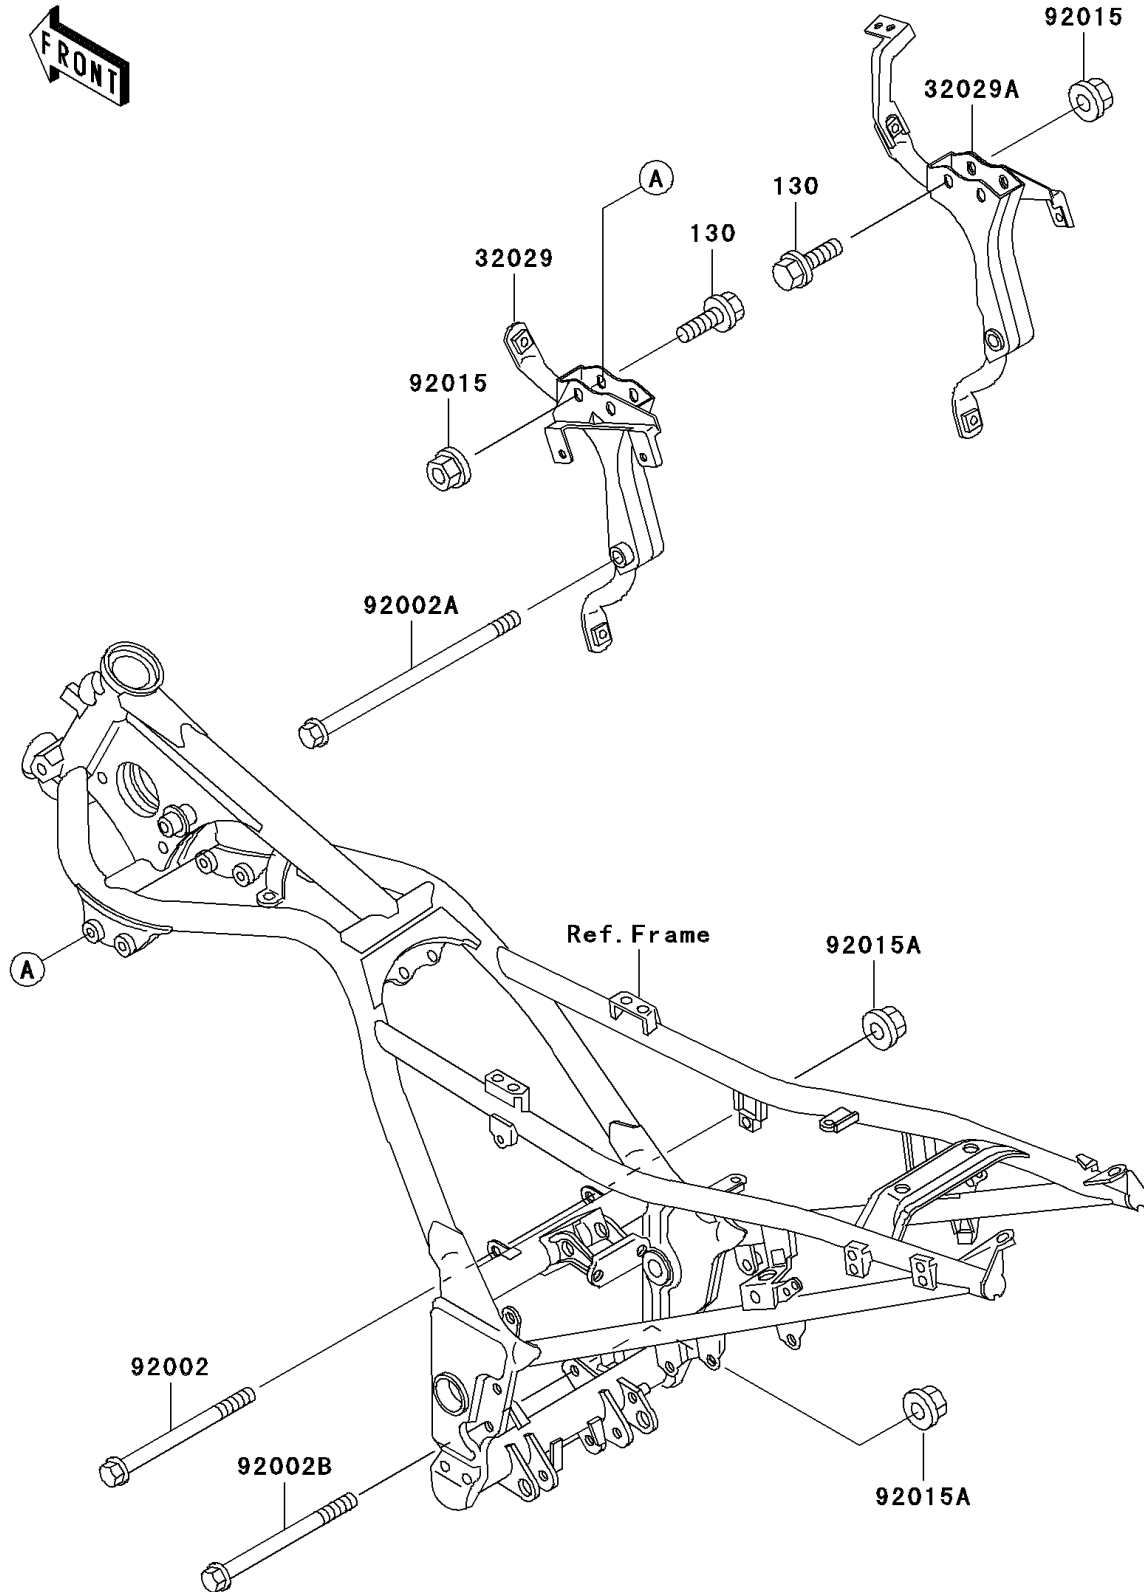

# 2007 Ninja® 250R PARTS DIAGRAM

Engine Mount

F2122

## 2007 Ninja® 250R PARTS LIST

### Engine Mount

ITEM NAME	PART NUMBER	QUANTITY
BOLT-FLANGED,8X40 (Ref # 130)	130G0840	4
BRACKET-ENGINE,HEAD,LH (Ref # 32029)	32029-1542	1
BRACKET-ENGINE,HEAD,RH (Ref # 32029A)	32029-1543	1
BOLT,FLANGED,10X130 (Ref # 92002)	92002-1087	1
BOLT,FLANGED,10X170 (Ref # 92002A)	92002-1470	1
BOLT,FLANGED,10X138 (Ref # 92002B)	92002-1795	1
NUT,8MM (Ref # 92015)	92015-1143	4
NUT,FLANGED,10MM (Ref # 92015A)	92015-1180	2