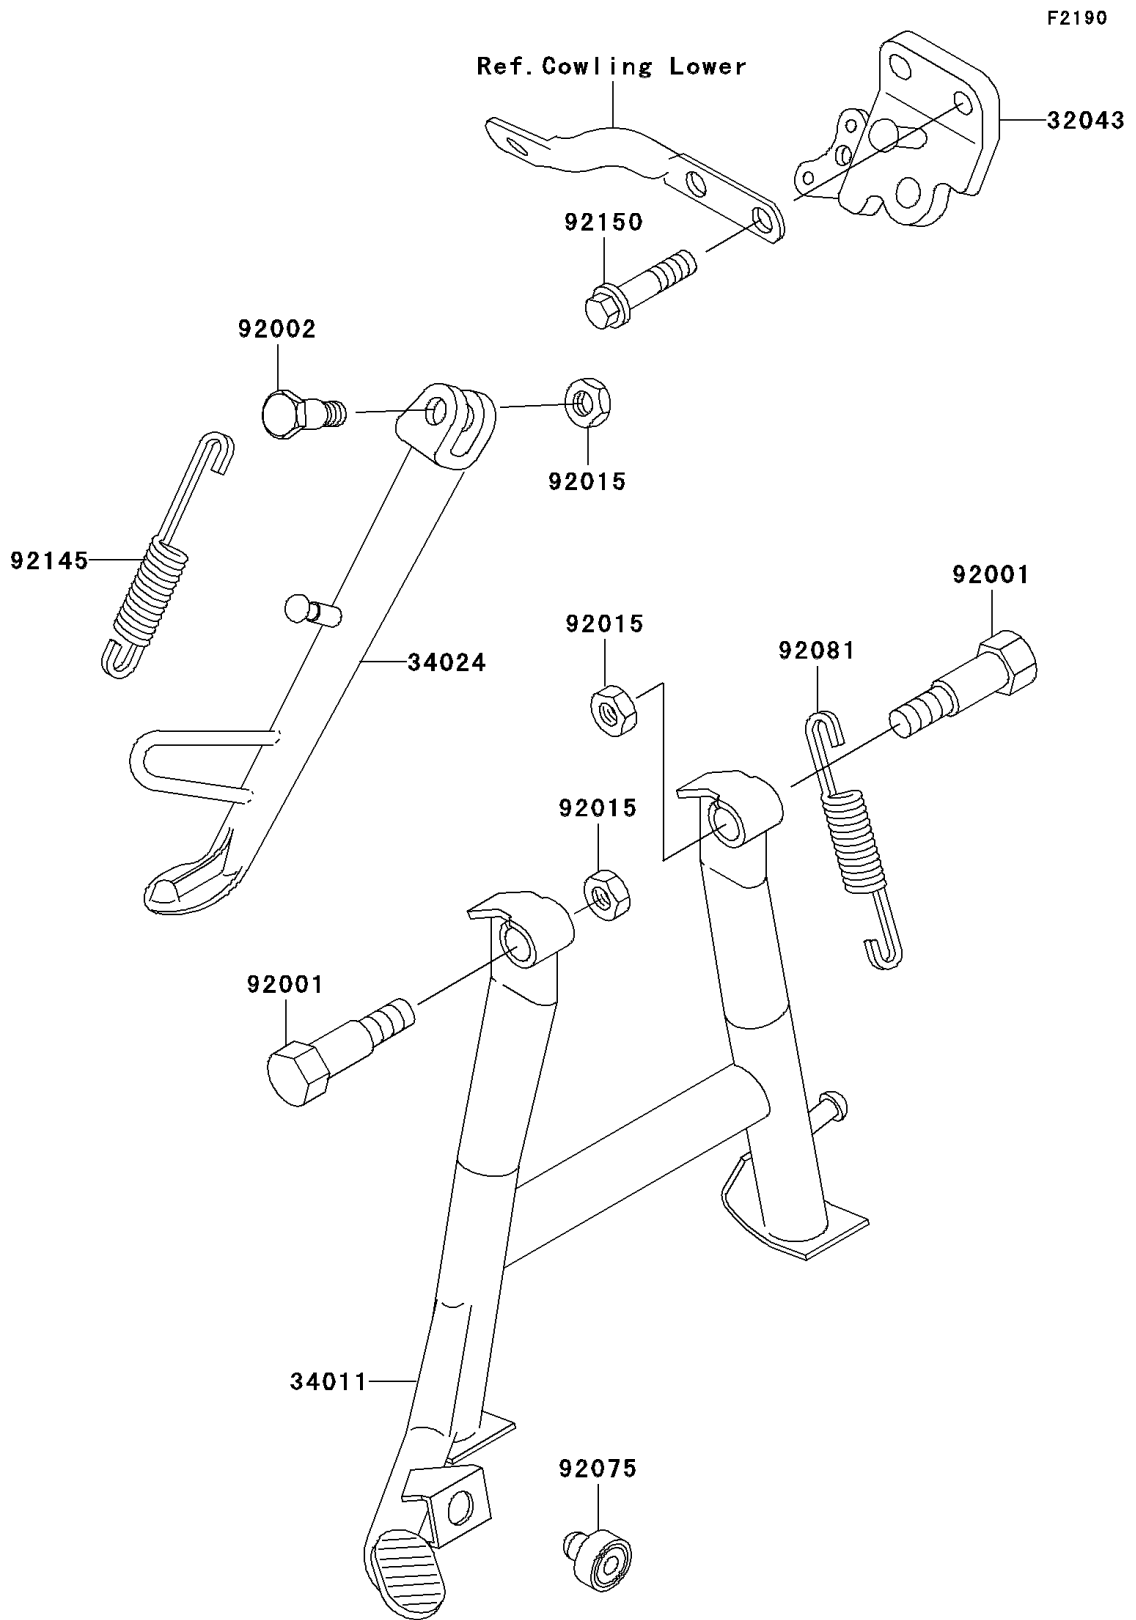

2006 Ninja® 250R PARTS DIAGRAM

Stand(s)

2006 Ninja® 250R PARTS LIST

Stand(s)

| ITEM NAME | PART NUMBER | QUANTITY |
|-----------------------------------|-------------|----------|
| BRACKET-STAND,SIDE (Ref # 32043) | 32043-1317 | 1 |
| STAND-CENTER (Ref # 34011) | 34011-1196 | 1 |
| STAND-SIDE (Ref # 34024) | 34024-1230 | 1 |
| BOLT,CENTER STAND (Ref # 92001) | 92001-1214 | 2 |
| BOLT,SIDE STAND (Ref # 92002) | 92002-1813 | 1 |
| NUT,LOCK,10MM,BLACK (Ref # 92015) | 92015-1188 | 3 |
| DAMPER (Ref # 92075) | 92075-015 | 1 |
| SPRING,CENTER STAND (Ref # 92081) | 92081-1835 | 1 |
| SPRING,SIDE STAND (Ref # 92145) | 92145-0084 | 1 |
| BOLT,FLANGED,10X25 (Ref # 92150) | 92150-1065 | 2 |