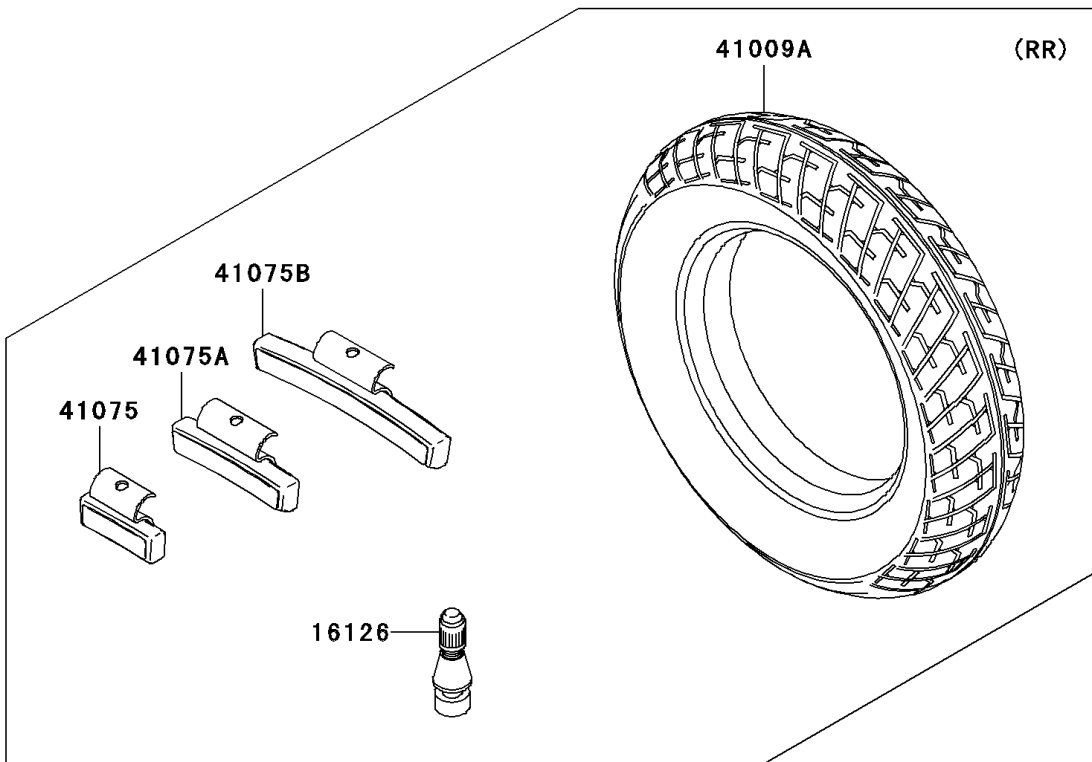

2006 Ninja® 250R PARTS DIAGRAM

Tires

F2210

2006 Ninja® 250R PARTS LIST

Tires

ITEM NAME	PART NUMBER	QUANTITY
VALVE,TIRE (Ref # 16126)	16126-1140	2
TIRE,FR,100/80-16 50S,K630F(D) (Ref # 41009)	41009-1316	1
TIRE,RR,130/80-16 64S,K630(D) (Ref # 41009A)	41009-1317	1
BALANCER-WHEEL,10G,SILVER (Ref # 41075)	41075-0014	AR
BALANCER-WHEEL,20G,SILVER (Ref # 41075A)	41075-0015	AR
BALANCER-WHEEL,30G,SILVER (Ref # 41075B)	41075-0016	AR