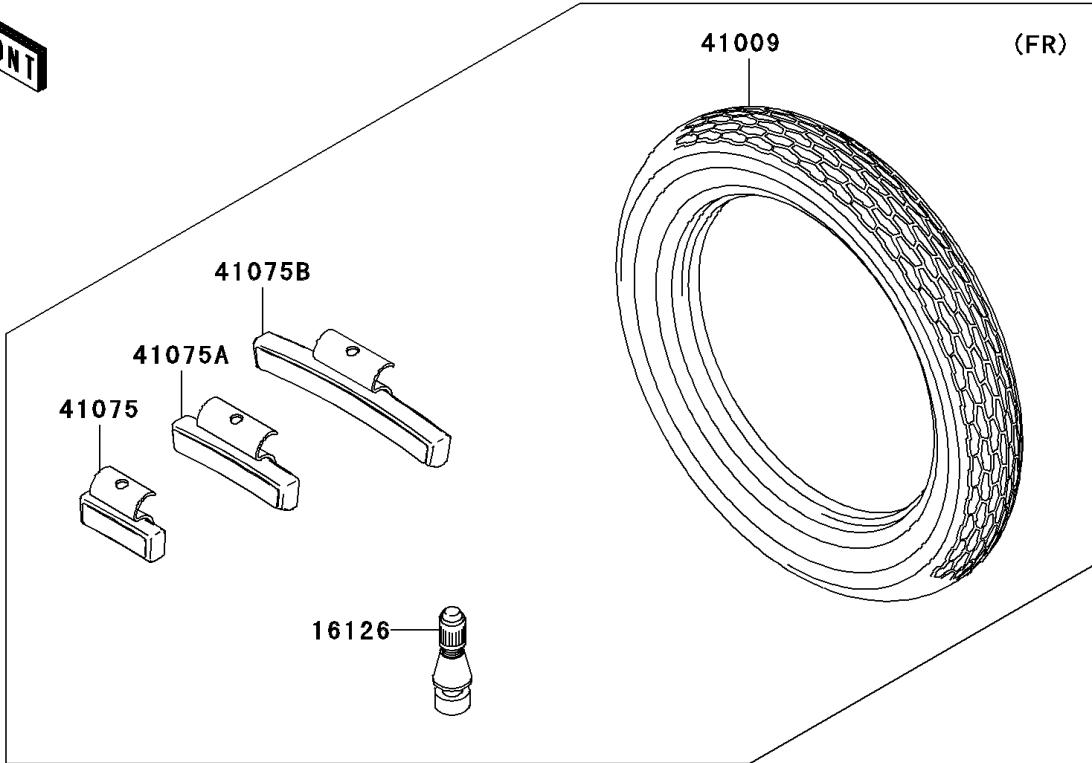

2006 Ninja® 250R PARTS DIAGRAM

Tires

F2210

2006 Ninja® 250R PARTS LIST

Tires

ITEM NAME	PART NUMBER	QUANTITY
VALVE,TIRE (Ref # 16126)	16126-1140	2
TIRE,FR,100/80-16 50S,K630F(D) (Ref # 41009)	41009-1316	1
TIRE,RR,130/80-16 64S,K630(D) (Ref # 41009A)	41009-1317	1
BALANCER-WHEEL,10G,SILVER (Ref # 41075)	41075-0014	AR
BALANCER-WHEEL,20G,SILVER (Ref # 41075A)	41075-0015	AR
BALANCER-WHEEL,30G,SILVER (Ref # 41075B)	41075-0016	AR