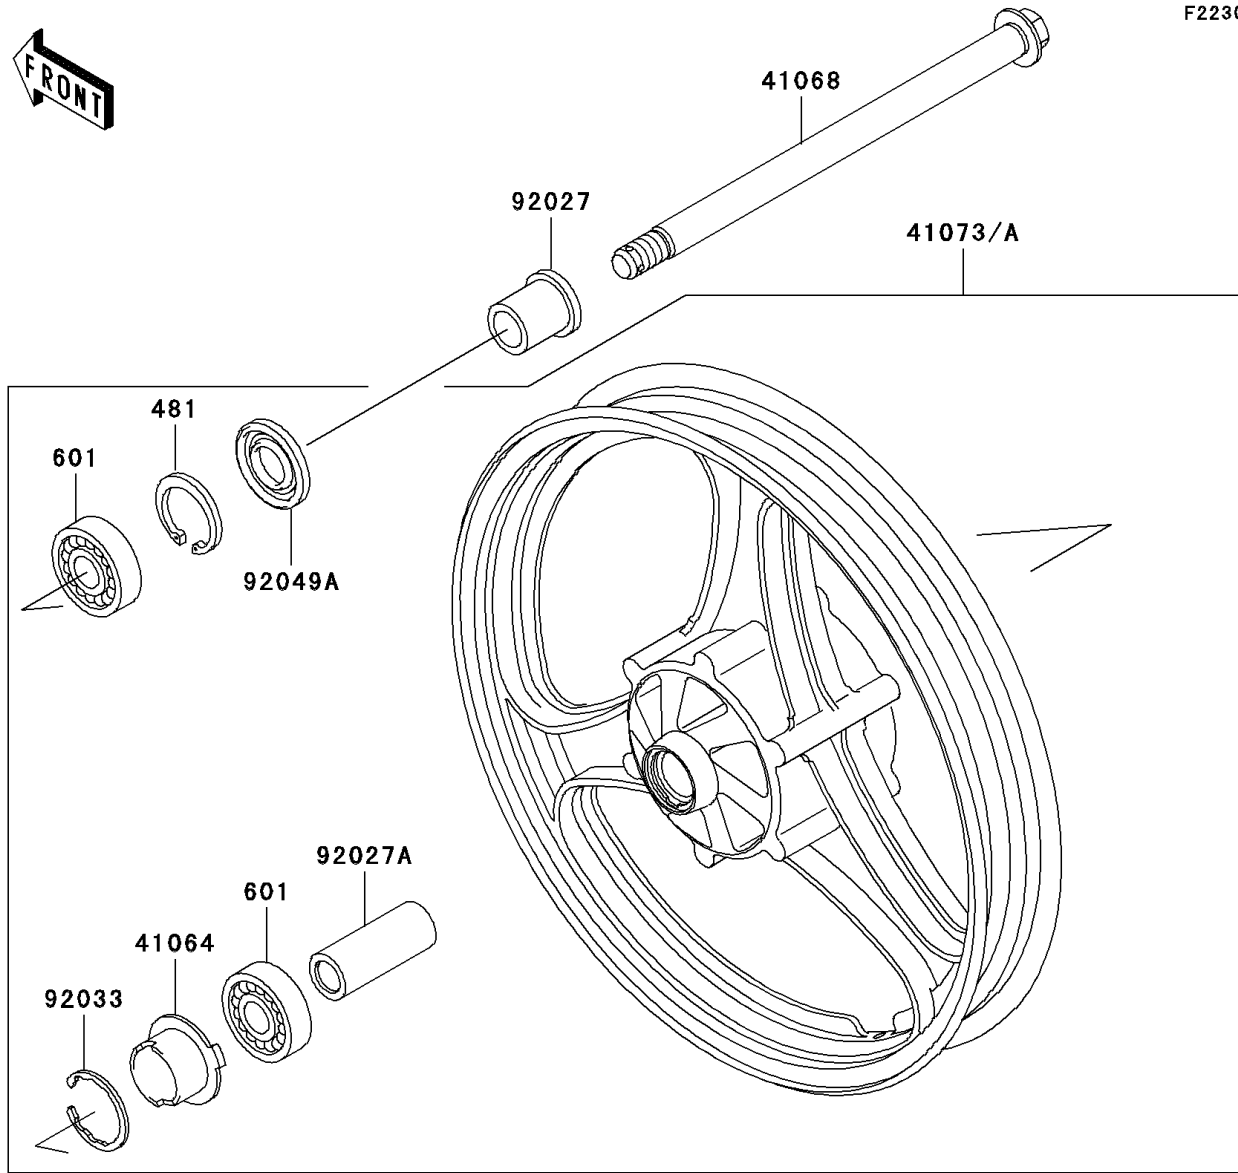

# 2007 Ninja® 250R PARTS DIAGRAM

Front Wheel

F2230

## 2007 Ninja® 250R PARTS LIST

### Front Wheel

ITEM NAME	PART NUMBER	QUANTITY
WASHER-PLAIN-SMALL,14MM (Ref # 410)	410B1400	1
CIRCLIP-TYPE-C,35MM (Ref # 481)	481J3500	1
PIN-COTTER,3.0X25 (Ref # 550)	550D3025	1
BEARING-BALL,#6202UG (Ref # 601)	601B6202UG	2
GEAR-METER SCREW,23T (Ref # 41060)	41060-1107	1
RECEIVER-SPEEDOMETER (Ref # 41064)	41064-1006	1
AXLE,FR (Ref # 41068)	41068-0024	1
WHEEL-ASSY,FR,M.F.P.SILVER (Ref # 41073A)	41073-1365-795	1
CASE-ASSY-METER GEAR (Ref # 41078)	41078-1055	1
NUT,CASTLE,14MM (Ref # 92015)	92015-1765	1
COLLAR,L=36.5 (Ref # 92027)	92027-1979	1
COLLAR,15.2X22X60 (Ref # 92027A)	92027-1980	1
RING-SNAP,42MM (Ref # 92033)	92033-1041	1
SEAL-OIL,BJN30427-C3 (Ref # 92049)	92049-1057	1
SEAL-OIL,22X35X8 (Ref # 92049A)	92049-1348	1