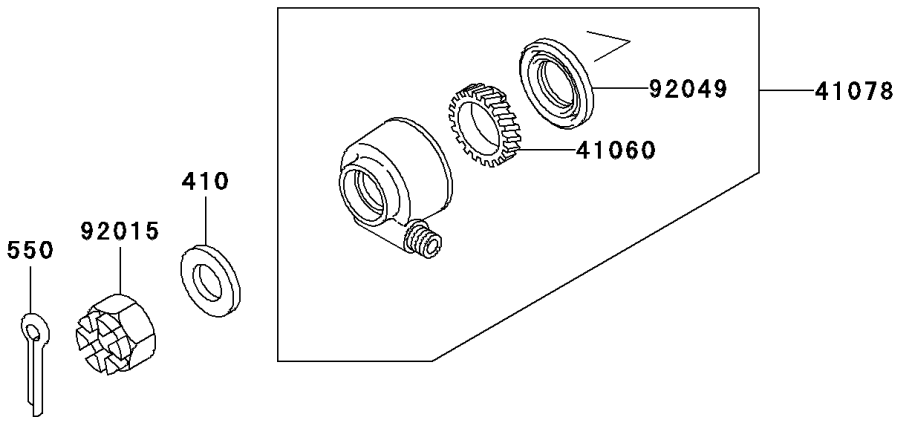

# 2007 Ninja® 250R PARTS DIAGRAM

Front Wheel

F2230

### Front Wheel

ITEM NAME	PART NUMBER	QUANTITY
WASHER-PLAIN-SMALL,14MM (Ref # 410)	410B1400	1
CIRCLIP-TYPE-C,35MM (Ref # 481)	481J3500	1
PIN-COTTER,3.0X25 (Ref # 550)	550D3025	1
BEARING-BALL,#6202UG (Ref # 601)	601B6202UG	2
GEAR-METER SCREW,23T (Ref # 41060)	41060-1107	1
RECEIVER-SPEEDOMETER (Ref # 41064)	41064-1006	1
AXLE,FR (Ref # 41068)	41068-0024	1
WHEEL-ASSY,FR,M.F.P.SILVER (Ref # 41073A)	41073-1365-795	1
CASE-ASSY-METER GEAR (Ref # 41078)	41078-1055	1
NUT,CASTLE,14MM (Ref # 92015)	92015-1765	1
COLLAR,L=36.5 (Ref # 92027)	92027-1979	1
COLLAR,15.2X22X60 (Ref # 92027A)	92027-1980	1
RING-SNAP,42MM (Ref # 92033)	92033-1041	1
SEAL-OIL,BJN30427-C3 (Ref # 92049)	92049-1057	1
SEAL-OIL,22X35X8 (Ref # 92049A)	92049-1348	1