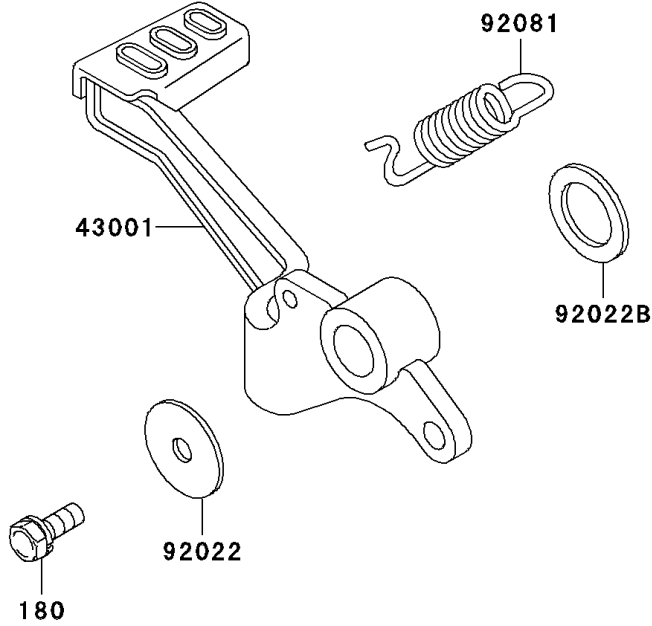

2006 Ninja® 250R PARTS DIAGRAM

Brake Pedal/Torque Link

F2260

2006 Ninja® 250R PARTS LIST

Brake Pedal/Torque Link

ITEM NAME	PART NUMBER	QUANTITY
BOLT-UPSET-WS,6X16 (Ref # 180)	180D0616	1
LEVER-BRAKE,PEDAL (Ref # 43001)	43001-1226	1
ROD-TORQUE (Ref # 43007)	43007-1134	1
NUT,LOCK,10MM (Ref # 92015)	92015-1962	2
WASHER,7X28X1.6 (Ref # 92022)	92022-1282	1
WASHER,SPRING,10MM (Ref # 92022A)	92022-1540	2
WASHER,15.3X24X1 (Ref # 92022B)	92022-326	1
SPRING,BRAKE PEDAL (Ref # 92081)	92081-1833	1
BOLT,10X37 (Ref # 92150)	92150-1901	2