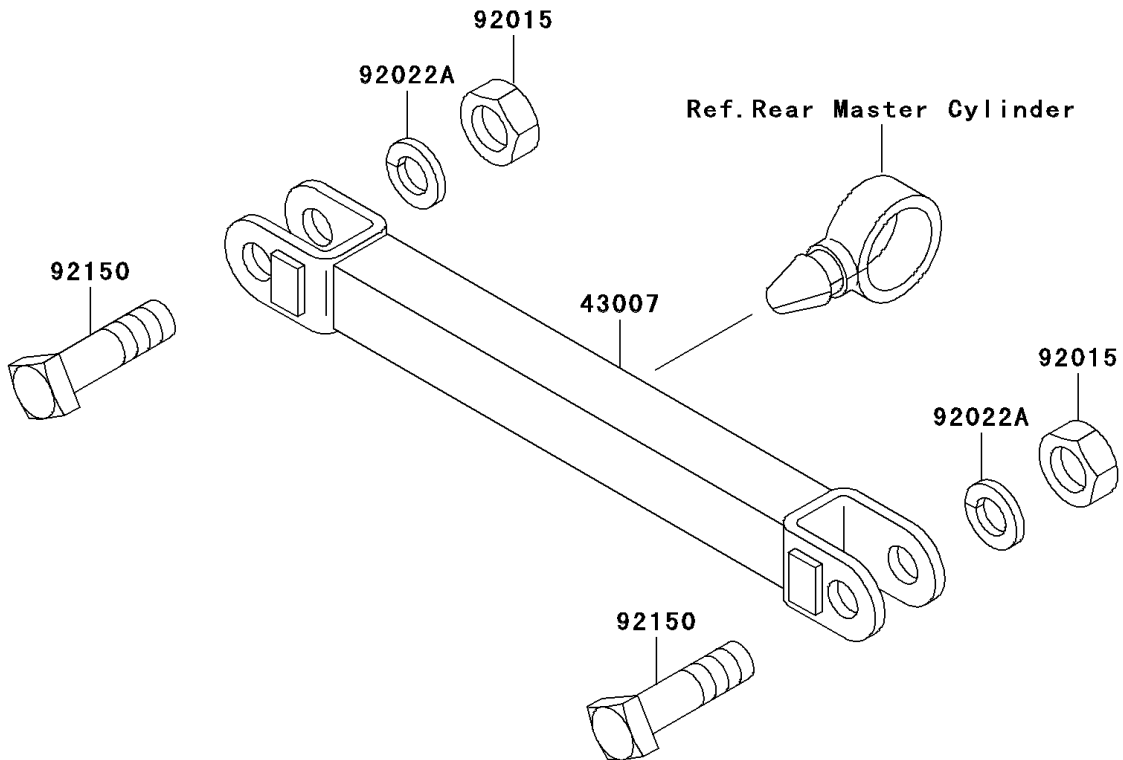

2006 Ninja® 250R PARTS DIAGRAM

Brake Pedal/Torque Link

F2260

2006 Ninja® 250R PARTS LIST

Brake Pedal/Torque Link

ITEM NAME	PART NUMBER	QUANTITY
BOLT-UPSET-WS,6X16 (Ref # 180)	180D0616	1
LEVER-BRAKE,PEDAL (Ref # 43001)	43001-1226	1
ROD-TORQUE (Ref # 43007)	43007-1134	1
NUT,LOCK,10MM (Ref # 92015)	92015-1962	2
WASHER,7X28X1.6 (Ref # 92022)	92022-1282	1
WASHER,SPRING,10MM (Ref # 92022A)	92022-1540	2
WASHER,15.3X24X1 (Ref # 92022B)	92022-326	1
SPRING,BRAKE PEDAL (Ref # 92081)	92081-1833	1
BOLT,10X37 (Ref # 92150)	92150-1901	2