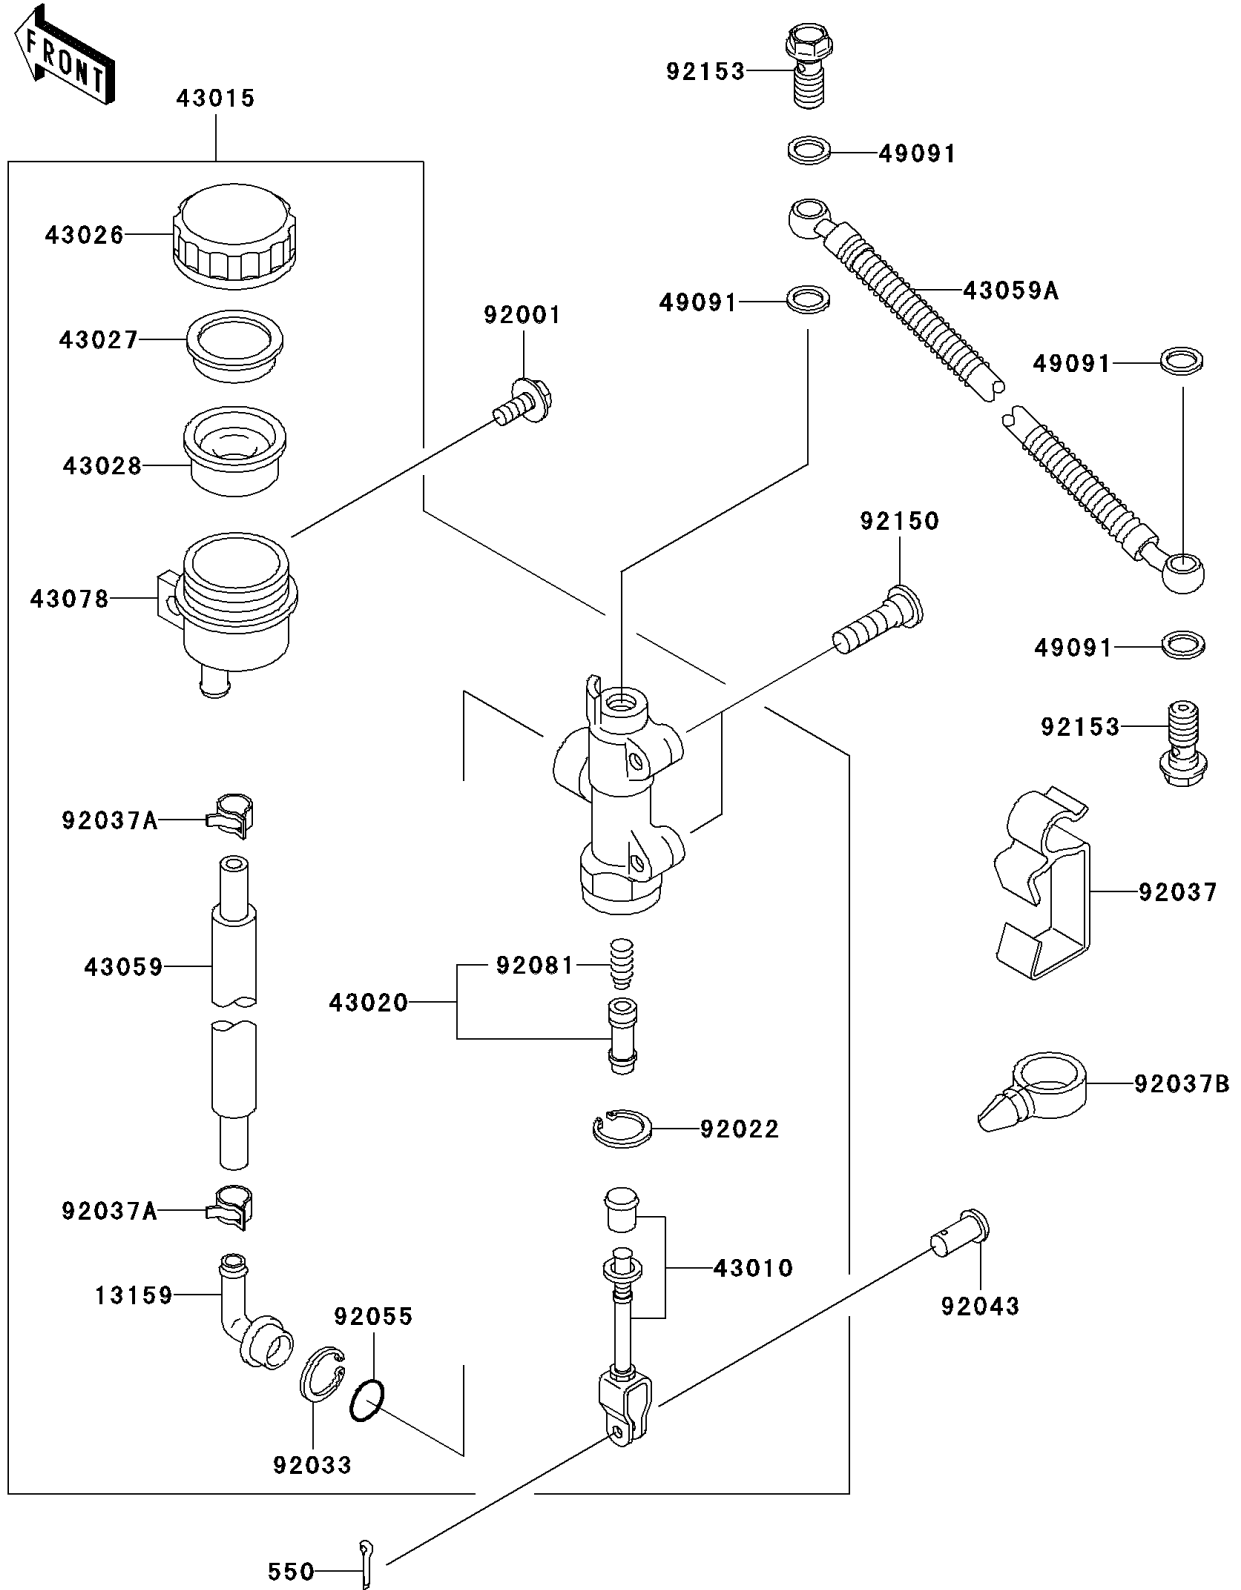

2007 Ninja® 250R PARTS DIAGRAM

Rear Master Cylinder

F2293

2007 Ninja® 250R PARTS LIST

Rear Master Cylinder

ITEM NAME	PART NUMBER	QUANTITY
PIN-COTTER,2.0X15 (Ref # 550)	550D2015	1
CONNECTOR,RR MASTER CYLINDER (Ref # 13159)	13159-1052	1
ROD-ASSY-BRAKE (Ref # 43010)	43010-1055	1
CYLINDER-ASSY-MASTER,RR (Ref # 43015)	43015-1495	1
PISTON-COMP-BRAKE (Ref # 43020)	43020-1057	1
CAP-BRAKE (Ref # 43026)	43026-1051	1
PLATE-DIAPHRAGM (Ref # 43027)	43027-1051	1
DIAPHRAGM,MASTER CYLINDER (Ref # 43028)	43028-1057	1
HOSE-BRAKE,RR MASTER CYLINDER (Ref # 43059)	43059-1369	1
HOSE-BRAKE,RR (Ref # 43059A)	43059-1883	1
RESERVOIR,RR MASTER CYLINDER (Ref # 43078)	43078-1165	1
WASHER-SEAL,10.1X14.5X1.5 (Ref # 49091)	49091-0001	4
BOLT,W/P,6X16 (Ref # 92001)	92001-1860	1
WASHER,CIRCRIP (Ref # 92022)	92022-1601	1
RING-SNAP,20.5MM (Ref # 92033)	92033-1186	1
CLAMP,RR BRAKE HOSE (Ref # 92037)	92037-1498	1
CLAMP,BRAKE HOSE (Ref # 92037A)	92037-1547	2
CLAMP,HOSE (Ref # 92037B)	92037-1827	1
PIN,8X16 (Ref # 92043)	92043-1013	1
RING-O,MASTER CYLINDER (Ref # 92055)	92055-1251	1
SPRING,MASTER CYLINDER (Ref # 92081)	92081-1737	1
BOLT,SOCKET,8X30 (Ref # 92150)	92150-1843	2
BOLT,OIL,L=23 (Ref # 92153)	92153-0627	2