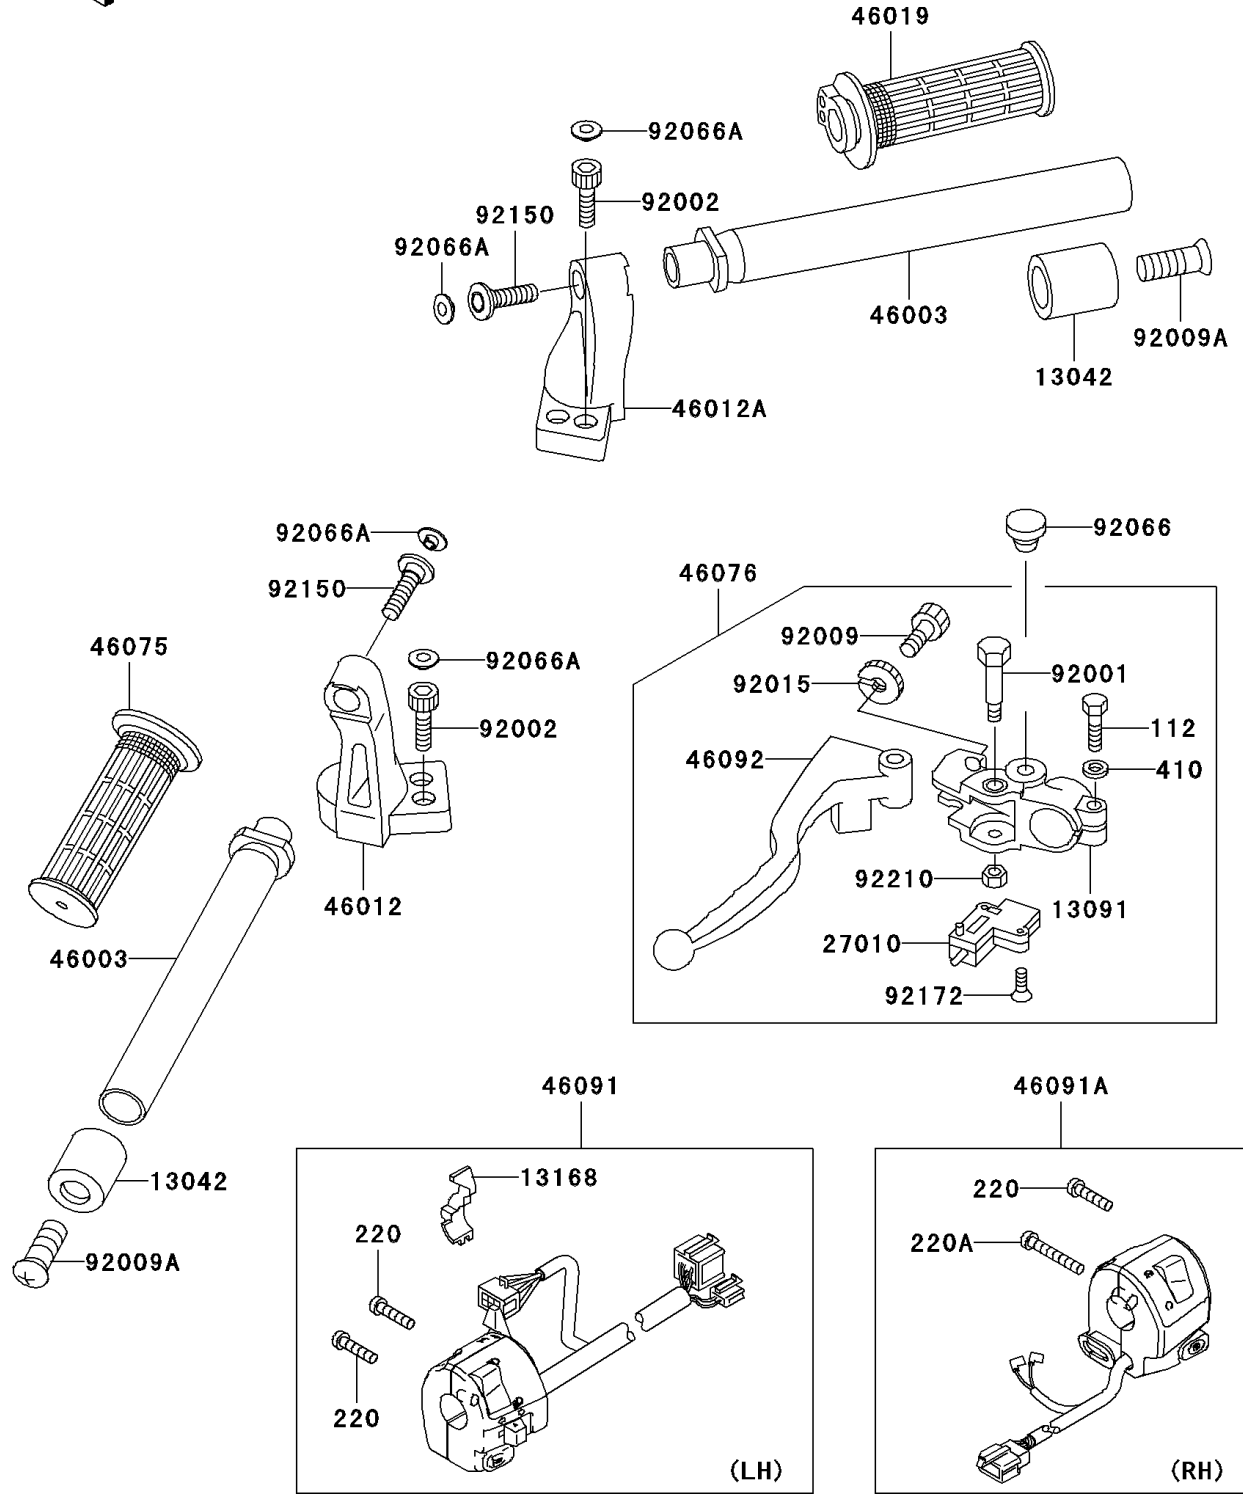

2006 Ninja® 250R PARTS DIAGRAM

Handlebar

F2310

2006 Ninja® 250R PARTS LIST

Handlebar

ITEM NAME	PART NUMBER	QUANTITY
BOLT-UPSET,6X22 (Ref # 112)	112C0622	1
SCREW-PAN-CROS,5X25 (Ref # 220)	220C0525	3
SCREW-PAN-CROS,5X40 (Ref # 220A)	220C0540	1
WASHER-PLAIN-SMALL,6MM,BLACK (Ref # 410)	410F0600	1
WEIGHT,HANDLE (Ref # 13042)	13042-1069	2
HOLDER,CLUTCH LEVER (Ref # 13091)	13091-1272	1
LEVER,CHOKE (Ref # 13168)	13168-1516	1
SWITCH,CLUTCH,BLACK (Ref # 27010)	27010-1094	1
HANDLE (Ref # 46003)	46003-1280	2
HOLDER-HANDLE,LH (Ref # 46012)	46012-1183	1
HOLDER-HANDLE,RH (Ref # 46012A)	46012-1184	1
GRIP-ASSY,THROTTLE (Ref # 46019)	46019-1077	1
GRIP,LH (Ref # 46075)	46075-1088	1
LEVER-ASSY-GRIP,CLUTCH (Ref # 46076)	46076-1105	1
HOUSING-ASSY-CONTROL,LH (Ref # 46091)	46091-1671	1
HOUSING-ASSY-CONTROL,RH (Ref # 46091A)	46091-1672	1
LEVER-GRIP,CLUTCH (Ref # 46092)	46092-1103	1
BOLT,CLUTCH LEVER,BLACK (Ref # 92001)	92001-1548	1
BOLT,SOCKET,8X20 (Ref # 92002)	92002-1178	4
SCREW,CABLE ADJUST,8MM,BLACK (Ref # 92009)	92009-1134	1
SCREW,8X45 (Ref # 92009A)	92009-1257	2
NUT,CABLE ADJUST LOCK,8MM,BLK (Ref # 92015)	92015-1197	1
PLUG,9.5X8,POLYETHYLENE (Ref # 92066)	92066-1077	1
PLUG (Ref # 92066A)	92066-1216	6
BOLT,SOCKET,8X30 (Ref # 92150)	92150-1771	2
SCREW,3X16 (Ref # 92172)	92172-0183	2
NUT,LOCK,6MM (Ref # 92210)	92210-0006	1