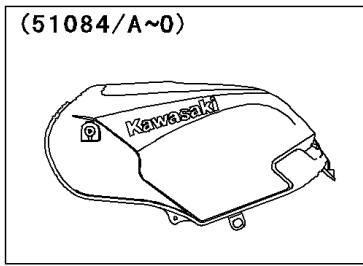

2006 Ninja® 250R PARTS DIAGRAM

Fuel Tank(4/4)

F2410

WD

(51084/D)	Yellow
(51084A/E)	C. T. Blue
(51084B/F/H/I)	Red
(51084C/G/J/K)	Ebony
(51084L/M)	Silver
(51084N/O)	C. P. Blue

2006 Ninja® 250R PARTS LIST

Fuel Tank(4/4)

ITEM NAME	PART NUMBER	QUANTITY
COVER,TANK CAP (Ref # 14025)	14025-1913	1
BRACKET-TANK,RR (Ref # 32052)	32052-1254	1
DIAPHRAGM,TAP (Ref # 43028)	43028-1068	1
PACKING (Ref # 43049)	43049-1103	1
TAP-ASSY,FUEL (Ref # 51023)	51023-1393	1
RING,TAP FLANGED (Ref # 51039)	51039-003	1
CAP-TANK,FUEL (Ref # 51049)	51049-1131	1
BOLT,6X20 (Ref # 92001)	92001-1091	2
COLLAR,L=13.1 (Ref # 92027)	92027-251	2
CLAMP (Ref # 92037)	92037-1712	1
RING-O,TAP LEVER (Ref # 92055)	92055-1085	1
RING-O (Ref # 92055A)	92055-1664	1
DAMPER,FUEL TANK,FR (Ref # 92075)	92075-1115	2
DAMPER (Ref # 92075A)	92075-1690	2
SPRING,TAP DIAPHRAGM (Ref # 92081)	92081-1240	1
BOLT-SOCKET,5X12 (Ref # 120)	120S0512	7
BOLT-FLANGED,6X10 (Ref # 130)	130H0610	4
BOLT-UPSET-WS,6X25 (Ref # 180)	180D0625	2
SCREW-PAN-CROS,3X8 (Ref # 220)	220C0308	2
SCREW-PAN-CROSS,5X8 (Ref # 220A)	220F0508	1
SCREW-CSK-CROS,4X14 (Ref # 221)	221B0414	5
TUBE-RUBBER,7X10X1000 (Ref # 702)	702A071000	1
CLAMP,WIRING HARNESS,L=60 (Ref # 92171)	92171-1425	1
WASHER,6.5X11.5X0.8 (Ref # 92200)	92200-0117	2
TANK-COMP-FUEL,B.YELLOW (Ref # 51084)	51084-5120-187	1
TANK-COMP-FUEL,C.T.BLUE (Ref # 51084A)	51084-5121-620	1
TANK-COMP-FUEL,C.P.RED (Ref # 51084B)	51084-5122-G2	1
TANK-COMP-FUEL,EBONY (Ref # 51084C)	51084-5123-IG	1
TANK-COMP-FUEL,B.YELLOW (Ref # 51084D)	51084-5124-187	1