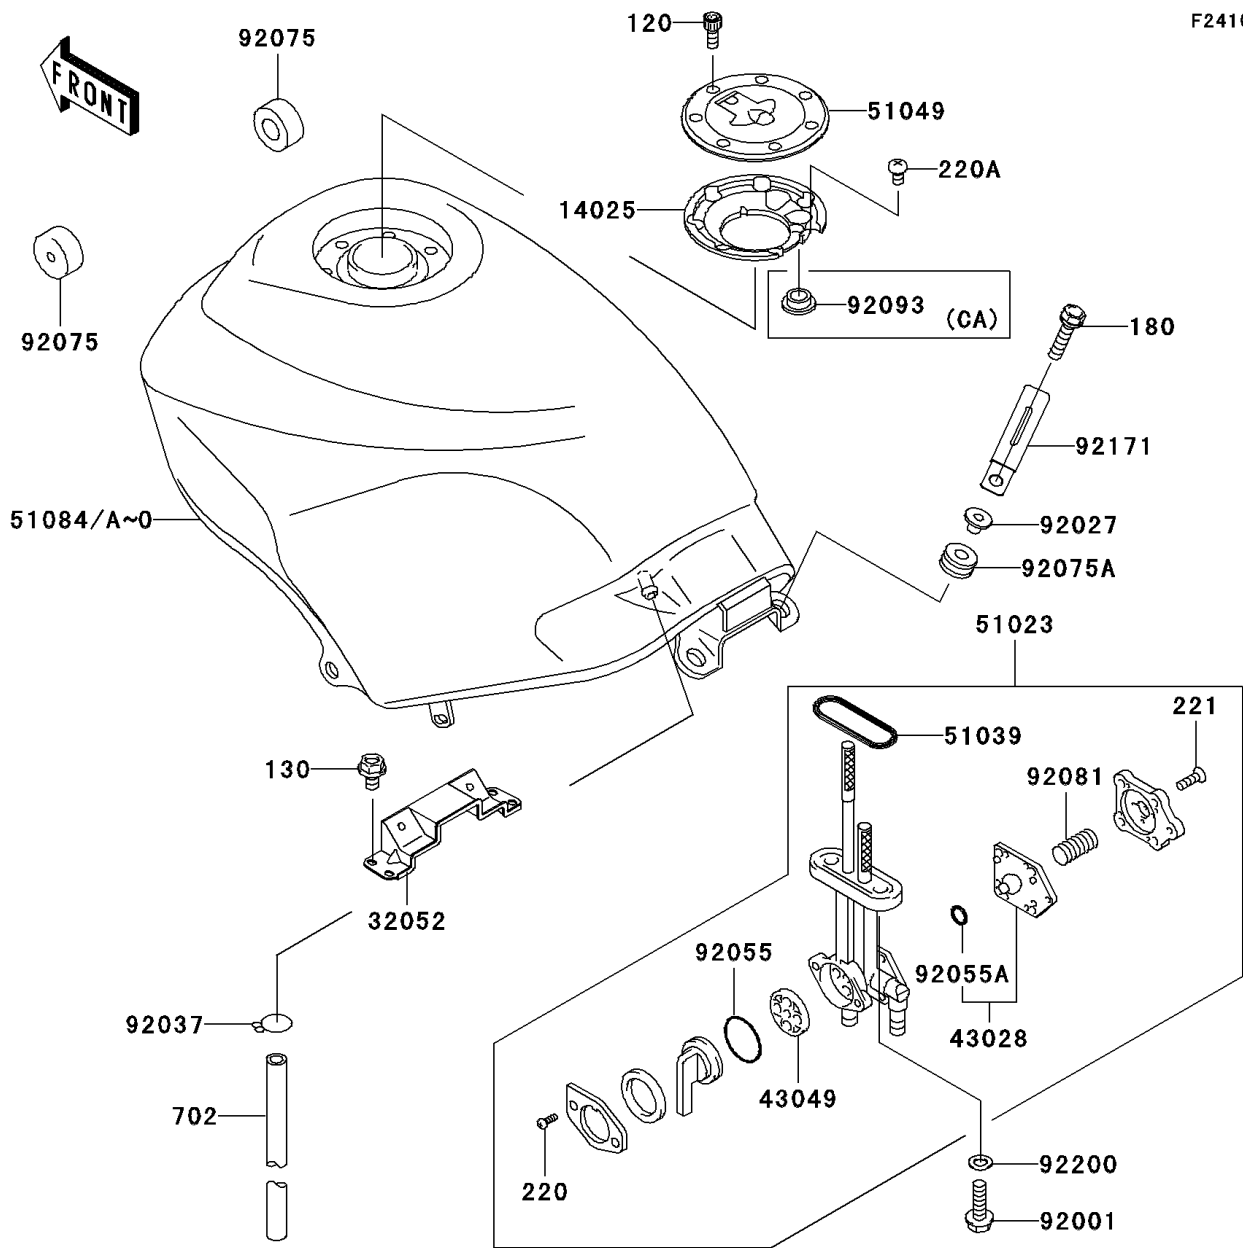

2006 Ninja® 250R PARTS DIAGRAM

Fuel Tank(4/4)

F2410

WD

(51084/D)	Yellow
(51084A/E)	C. T. Blue
(51084B/F/H/I)	Red
(51084C/G/J/K)	Ebony
(51084L/M)	Silver
(51084N/O)	C. P. Blue

2006 Ninja® 250R PARTS LIST

Fuel Tank(4/4)

ITEM NAME	PART NUMBER	QUANTITY
COVER,TANK CAP (Ref # 14025)	14025-1913	1
BRACKET-TANK,RR (Ref # 32052)	32052-1254	1
DIAPHRAGM,TAP (Ref # 43028)	43028-1068	1
PACKING (Ref # 43049)	43049-1103	1
TAP-ASSY,FUEL (Ref # 51023)	51023-1393	1
RING,TAP FLANGED (Ref # 51039)	51039-003	1
CAP-TANK,FUEL (Ref # 51049)	51049-1131	1
BOLT,6X20 (Ref # 92001)	92001-1091	2
COLLAR,L=13.1 (Ref # 92027)	92027-251	2
CLAMP (Ref # 92037)	92037-1712	1
RING-O,TAP LEVER (Ref # 92055)	92055-1085	1
RING-O (Ref # 92055A)	92055-1664	1
DAMPER,FUEL TANK,FR (Ref # 92075)	92075-1115	2
DAMPER (Ref # 92075A)	92075-1690	2
SPRING,TAP DIAPHRAGM (Ref # 92081)	92081-1240	1
BOLT-SOCKET,5X12 (Ref # 120)	120S0512	7
BOLT-FLANGED,6X10 (Ref # 130)	130H0610	4
BOLT-UPSET-WS,6X25 (Ref # 180)	180D0625	2
SCREW-PAN-CROS,3X8 (Ref # 220)	220C0308	2
SCREW-PAN-CROSS,5X8 (Ref # 220A)	220F0508	1
SCREW-CSK-CROS,4X14 (Ref # 221)	221B0414	5
TUBE-RUBBER,7X10X1000 (Ref # 702)	702A071000	1
CLAMP,WIRING HARNESS,L=60 (Ref # 92171)	92171-1425	1
WASHER,6.5X11.5X0.8 (Ref # 92200)	92200-0117	2
TANK-COMP-FUEL,B.YELLOW (Ref # 51084)	51084-5120-187	1
TANK-COMP-FUEL,C.T.BLUE (Ref # 51084A)	51084-5121-620	1
TANK-COMP-FUEL,C.P.RED (Ref # 51084B)	51084-5122-G2	1
TANK-COMP-FUEL,EBONY (Ref # 51084C)	51084-5123-IG	1
TANK-COMP-FUEL,B.YELLOW (Ref # 51084D)	51084-5124-187	1

2006 Ninja® 250R PARTS LIST

Fuel Tank(4/4)

ITEM NAME	PART NUMBER	QUANTITY
TANK-COMP-FUEL,C.T.BLUE (Ref # 51084E)	51084-5125-620	1
TANK-COMP-FUEL,C.P.RED (Ref # 51084F)	51084-5126-G2	1
TANK-COMP-FUEL,EBONY (Ref # 51084G)	51084-5127-IG	1
SEAL,FUEL TANK CAP (Ref # 92093)	92093-1030	1