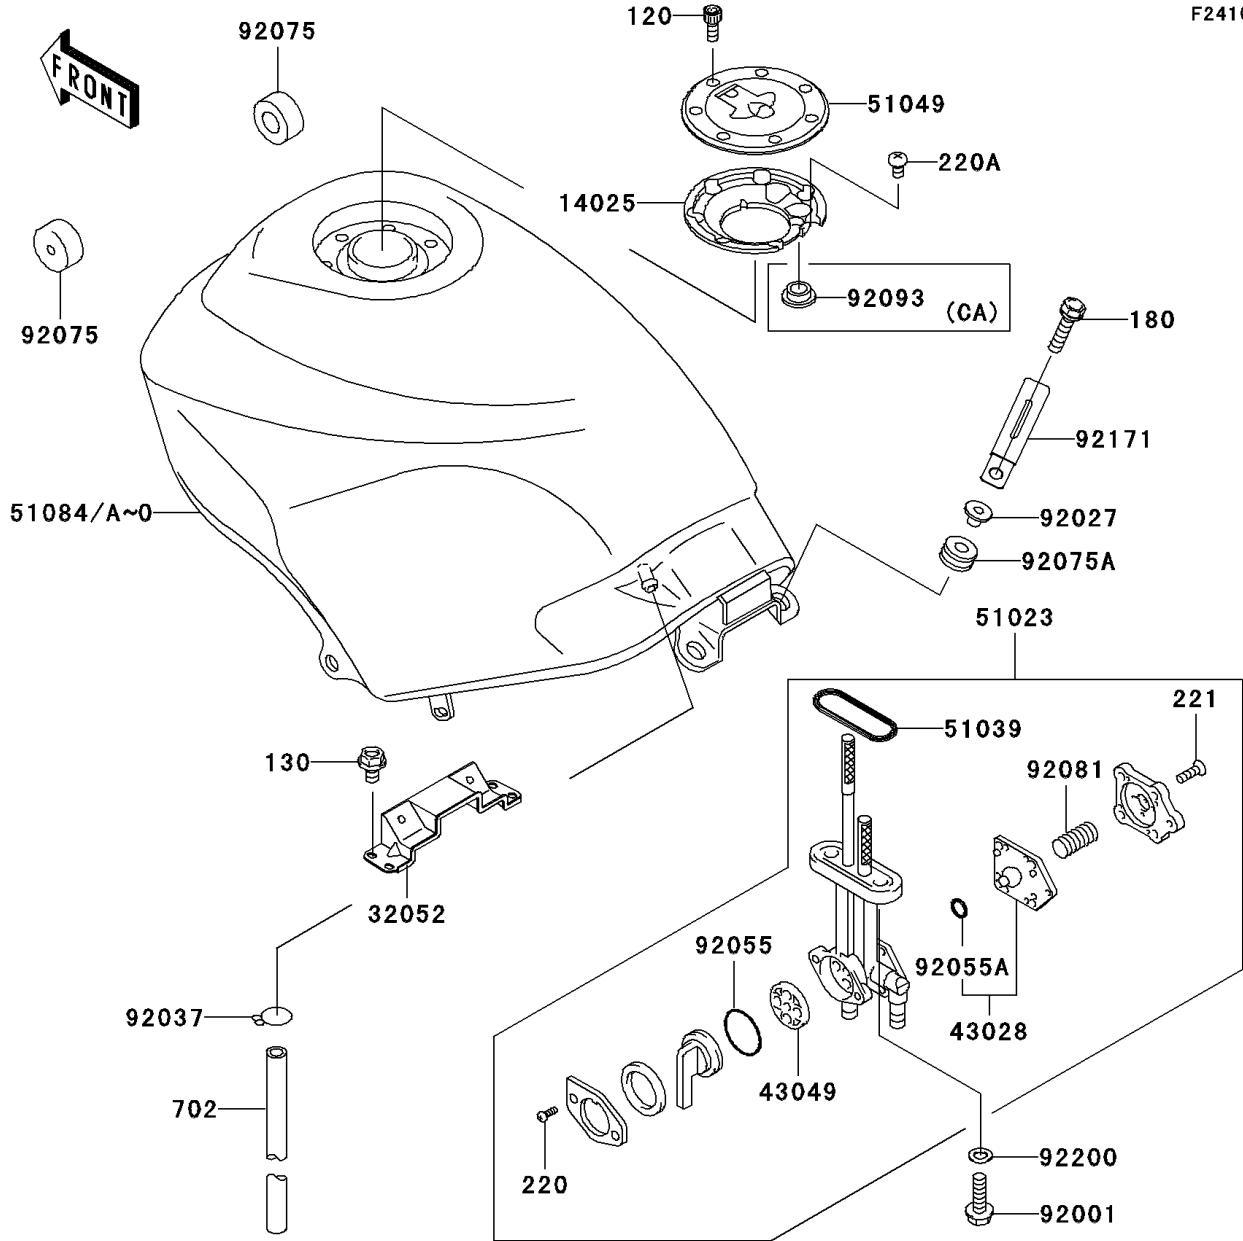

# 2007 Ninja® 250R PARTS DIAGRAM

Fuel Tank(4/4)

F2410

WD

(51084/D)	Yellow
(51084A/E)	C. T. Blue
(51084B/F/H/I)	Red
(51084C/G/J/K)	Ebony
(51084L/M)	Silver
(51084N/O)	C. P. Blue

## 2007 Ninja® 250R PARTS LIST

Fuel Tank(4/4)

ITEM NAME	PART NUMBER	QUANTITY
COVER,TANK CAP (Ref # 14025)	14025-1913	1
BRACKET-TANK,RR (Ref # 32052)	32052-1254	1
DIAPHRAGM,TAP (Ref # 43028)	43028-1068	1
PACKING (Ref # 43049)	43049-1103	1
TAP-ASSY,FUEL (Ref # 51023)	51023-1393	1
RING,TAP FLANGED (Ref # 51039)	51039-003	1
CAP-TANK,FUEL (Ref # 51049)	51049-1131	1
BOLT,6X20 (Ref # 92001)	92001-1091	2
COLLAR,L=13.1 (Ref # 92027)	92027-251	2
CLAMP (Ref # 92037)	92037-1712	1
RING-O,TAP LEVER (Ref # 92055)	92055-1085	1
RING-O (Ref # 92055A)	92055-1664	1
DAMPER,FUEL TANK,FR (Ref # 92075)	92075-1115	2
DAMPER (Ref # 92075A)	92075-1690	2
SPRING,TAP DIAPHRAGM (Ref # 92081)	92081-1240	1
BOLT-SOCKET,5X12 (Ref # 120)	120S0512	7
BOLT-FLANGED,6X10 (Ref # 130)	130H0610	4
BOLT-UPSET-WS,6X25 (Ref # 180)	180D0625	2
SCREW-PAN-CROS,3X8 (Ref # 220)	220C0308	2
SCREW-PAN-CROSS,5X8 (Ref # 220A)	220F0508	1
SCREW-CSK-CROS,4X14 (Ref # 221)	221B0414	5
TUBE-RUBBER,7X10X1000 (Ref # 702)	702A071000	1
CLAMP,WIRING HARNESS,L=60 (Ref # 92171)	92171-1425	1
WASHER,6.5X11.5X0.8 (Ref # 92200)	92200-0117	2
TANK-COMP-FUEL,C.P.RED (Ref # 51084H)	51084-5398-G2	1
TANK-COMP-FUEL,C.P.RED (Ref # 51084I)	51084-5399-G2	1
TANK-COMP-FUEL,EBONY (Ref # 51084J)	51084-5400-IG	1
TANK-COMP-FUEL,EBONY (Ref # 51084K)	51084-5401-IG	1
TANK-COMP-FUEL,M.P.SILVER (Ref # 51084L)	51084-5402-170	1

## 2007 Ninja® 250R PARTS LIST

Fuel Tank(4/4)

ITEM NAME	PART NUMBER	QUANTITY
TANK-COMP-FUEL,M.P.SILVER (Ref # 51084M)	51084-5403-170	1
TANK-COMP-FUEL,C.P.BLUE (Ref # 51084N)	51084-5404-15D	1
TANK-COMP-FUEL,C.P.BLUE (Ref # 51084O)	51084-5405-15D	1
SEAL,FUEL TANK CAP (Ref # 92093)	92093-1030	1