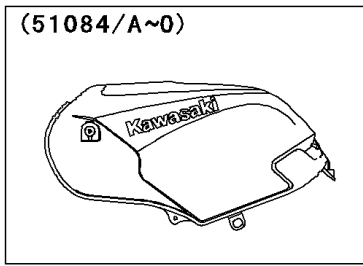

# 2007 Ninja® 250R PARTS DIAGRAM

Fuel Tank(4/4)

F2410

WD

(51084/D)	Yellow
(51084A/E)	C. T. Blue
(51084B/F/H/I)	Red
(51084C/G/J/K)	Ebony
(51084L/M)	Silver
(51084N/O)	C. P. Blue

## 2007 Ninja® 250R PARTS LIST

Fuel Tank(4/4)

ITEM NAME	PART NUMBER	QUANTITY
COVER,TANK CAP (Ref # 14025)	14025-1913	1
BRACKET-TANK,RR (Ref # 32052)	32052-1254	1
DIAPHRAGM,TAP (Ref # 43028)	43028-1068	1
PACKING (Ref # 43049)	43049-1103	1
TAP-ASSY,FUEL (Ref # 51023)	51023-1393	1
RING,TAP FLANGED (Ref # 51039)	51039-003	1
CAP-TANK,FUEL (Ref # 51049)	51049-1131	1
BOLT,6X20 (Ref # 92001)	92001-1091	2
COLLAR,L=13.1 (Ref # 92027)	92027-251	2
CLAMP (Ref # 92037)	92037-1712	1
RING-O,TAP LEVER (Ref # 92055)	92055-1085	1
RING-O (Ref # 92055A)	92055-1664	1
DAMPER,FUEL TANK,FR (Ref # 92075)	92075-1115	2
DAMPER (Ref # 92075A)	92075-1690	2
SPRING,TAP DIAPHRAGM (Ref # 92081)	92081-1240	1
BOLT-SOCKET,5X12 (Ref # 120)	120S0512	7
BOLT-FLANGED,6X10 (Ref # 130)	130H0610	4
BOLT-UPSET-WS,6X25 (Ref # 180)	180D0625	2
SCREW-PAN-CROS,3X8 (Ref # 220)	220C0308	2
SCREW-PAN-CROSS,5X8 (Ref # 220A)	220F0508	1
SCREW-CSK-CROS,4X14 (Ref # 221)	221B0414	5
TUBE-RUBBER,7X10X1000 (Ref # 702)	702A071000	1
CLAMP,WIRING HARNESS,L=60 (Ref # 92171)	92171-1425	1
WASHER,6.5X11.5X0.8 (Ref # 92200)	92200-0117	2
TANK-COMP-FUEL,C.P.RED (Ref # 51084H)	51084-5398-G2	1
TANK-COMP-FUEL,C.P.RED (Ref # 51084I)	51084-5399-G2	1
TANK-COMP-FUEL,EBONY (Ref # 51084J)	51084-5400-IG	1
TANK-COMP-FUEL,EBONY (Ref # 51084K)	51084-5401-IG	1
TANK-COMP-FUEL,M.P.SILVER (Ref # 51084L)	51084-5402-170	1