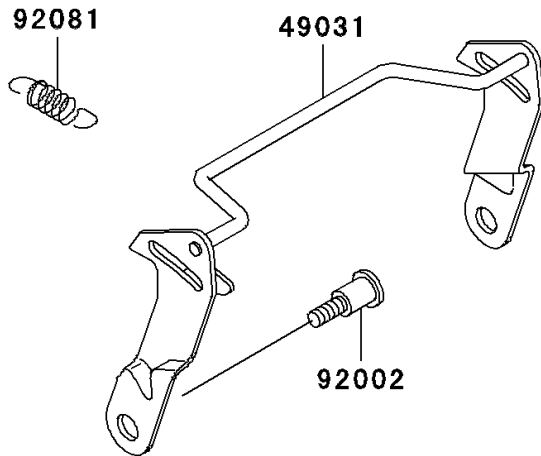

2006 Ninja® 250R PARTS DIAGRAM

Seat

F2510

2006 Ninja® 250R PARTS LIST

Seat

ITEM NAME	PART NUMBER	QUANTITY
LATCH,SEAT (Ref # 49031)	49031-1056	1
SEAT-ASSY,DUAL,BLACK (Ref # 53001)	53001-1547-MA	1
LEATHER,SEAT,BLACK (Ref # 53003)	53003-1192-MA	1
BOLT,SOCKET,6MM (Ref # 92002)	92002-1616	2
SPRING,HOOK RETURN (Ref # 92081)	92081-1580	2