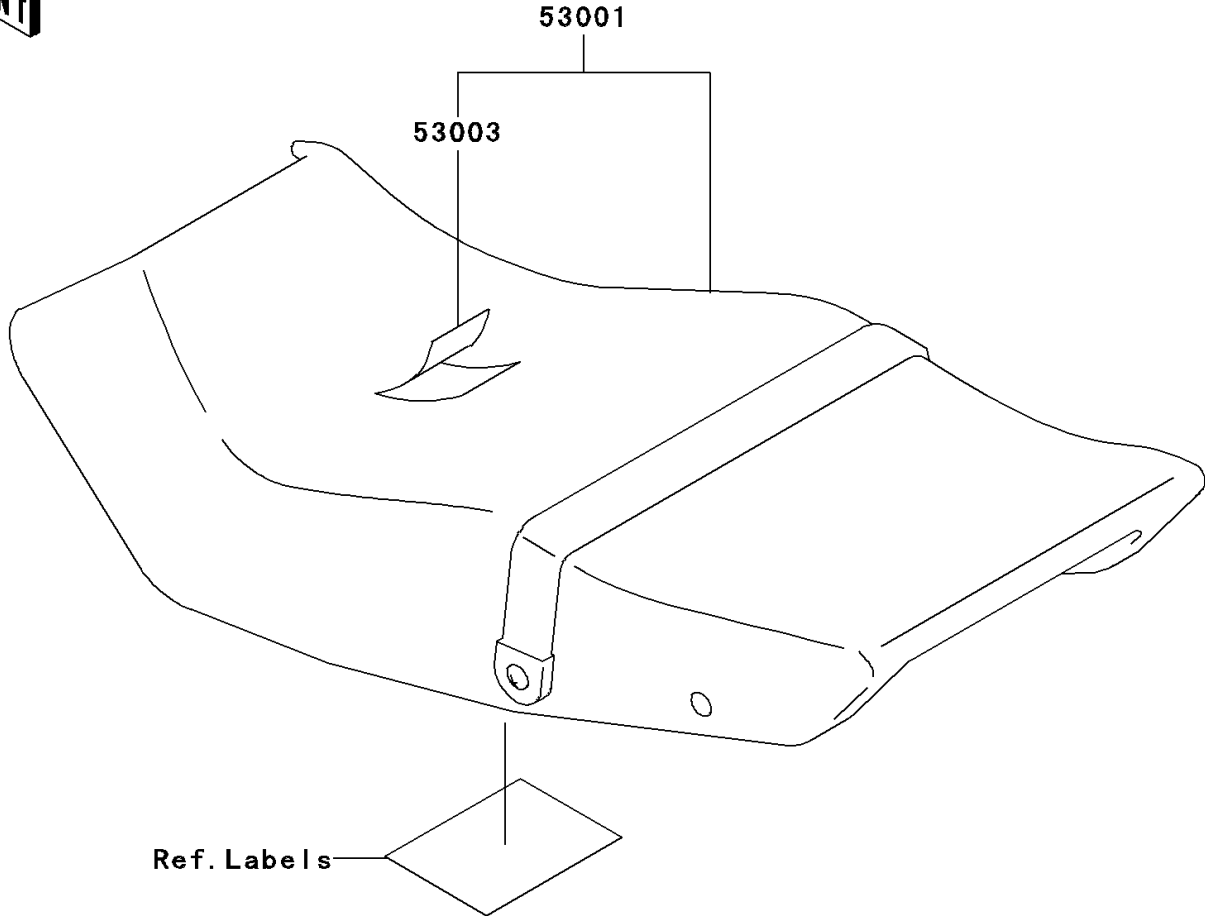

2006 Ninja® 250R PARTS DIAGRAM

Seat

F2510

2006 Ninja® 250R PARTS LIST

Seat

ITEM NAME	PART NUMBER	QUANTITY
LATCH,SEAT (Ref # 49031)	49031-1056	1
SEAT-ASSY,DUAL,BLACK (Ref # 53001)	53001-1547-MA	1
LEATHER,SEAT,BLACK (Ref # 53003)	53003-1192-MA	1
BOLT,SOCKET,6MM (Ref # 92002)	92002-1616	2
SPRING,HOOK RETURN (Ref # 92081)	92081-1580	2