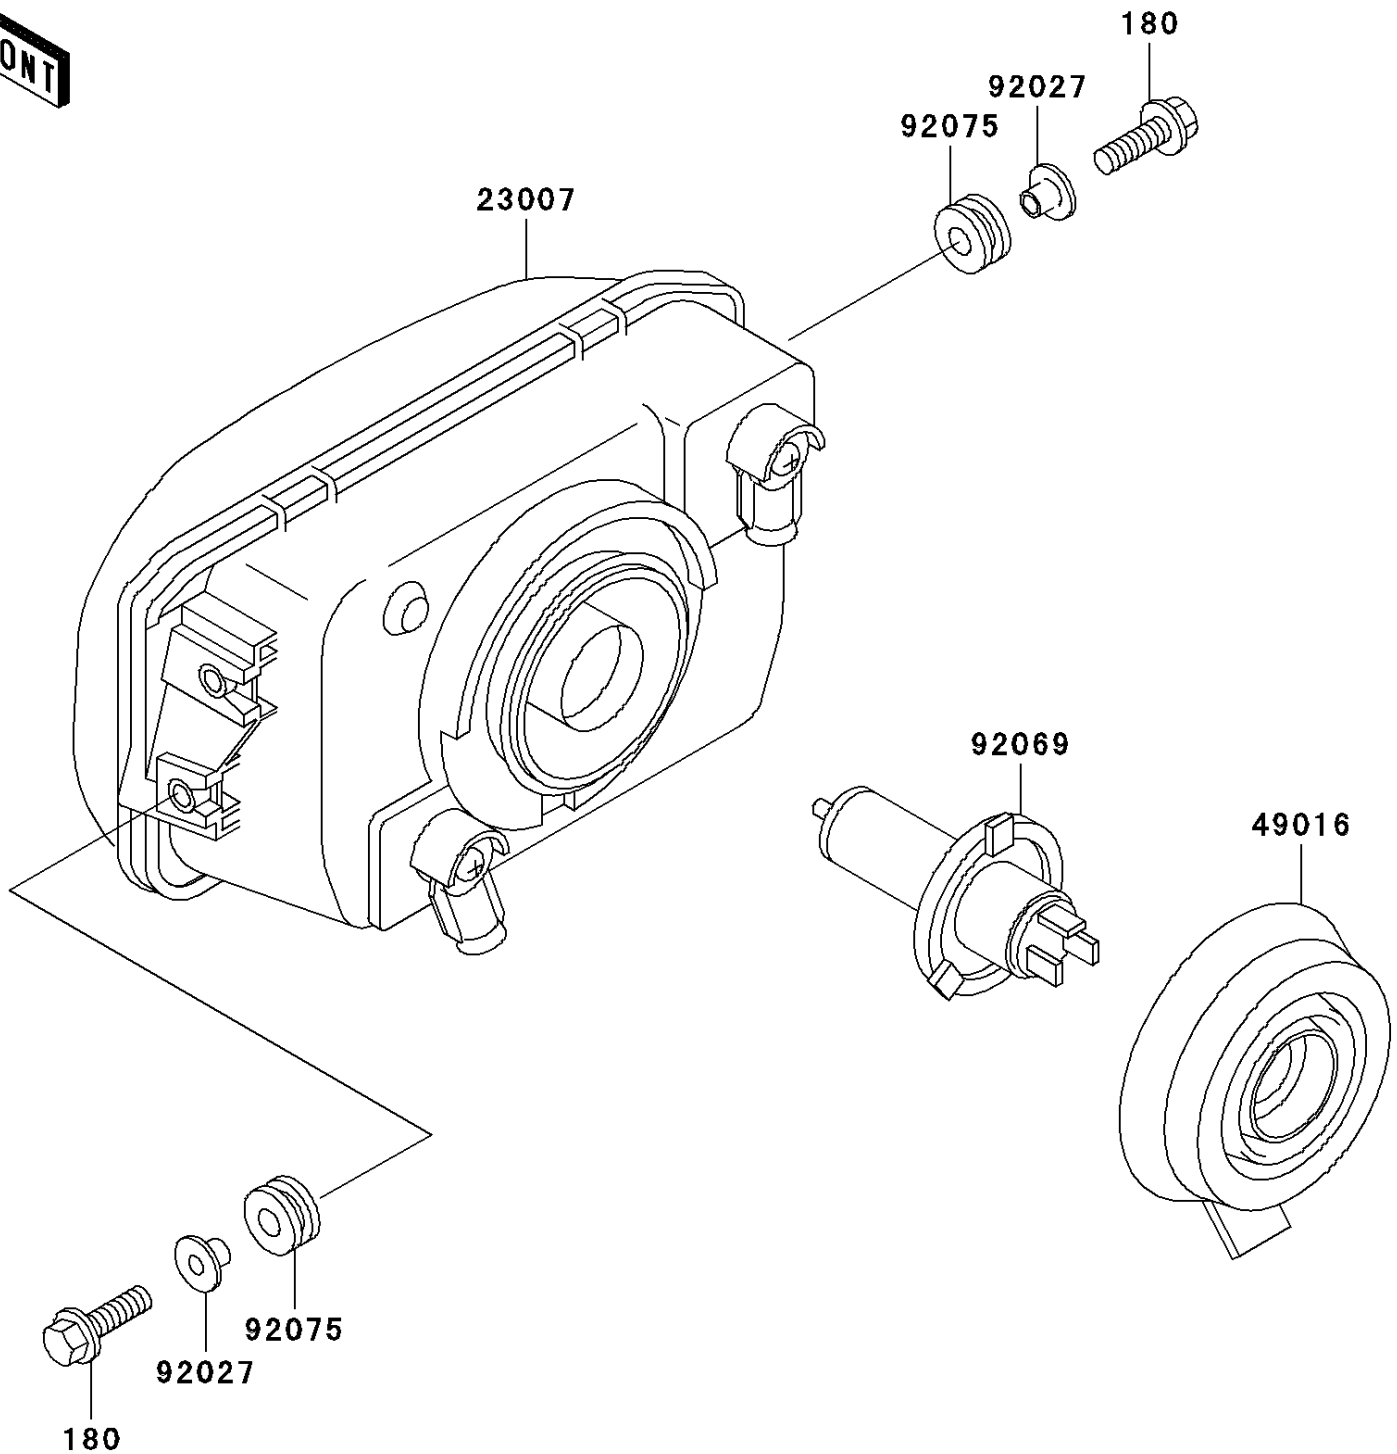

2006 Ninja® 250R PARTS DIAGRAM

Headlight(s)

F2710

2006 Ninja® 250R PARTS LIST

Headlight(s)

ITEM NAME	PART NUMBER	QUANTITY
BOLT-UPSET-WS,6X25 (Ref # 180)	180D0625	4
LENS-COMP,HEAD LAMP (Ref # 23007)	23007-1374	1
COVER-SEAL,HEAD LAMP (Ref # 49016)	49016-1108	1
COLLAR,L=13.1 (Ref # 92027)	92027-251	4
BULB,12V 60/55W,H4 (Ref # 92069)	92069-1002	1
DAMPER (Ref # 92075)	92075-1690	4