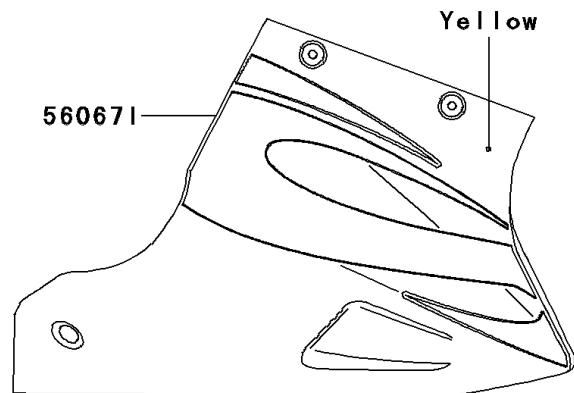

# 2006 Ninja® 250R PARTS DIAGRAM

Decals(Yellow)(F6F)

F2861

## 2006 Ninja® 250R PARTS LIST

Decals(Yellow)(F6F)

ITEM NAME	PART NUMBER	QUANTITY
MARK,WINDSHIELD,KAWASAKI (Ref # 56052)	56052-0715	1
MARK,FUEL TANK,KAWASAKI (Ref # 56052A)	56052-0719	2
PATTERN,SIDE COVER,FR,LH (Ref # 56067)	56067-0353	1
PATTERN,SIDE COVER,FR,RH (Ref # 56067A)	56067-0354	1
PATTERN,SIDE COVER,RR,LH (Ref # 56067B)	56067-0355	1
PATTERN,SIDE COVER,RR,RH (Ref # 56067C)	56067-0356	1
PATTERN,SEAT COVER,LH (Ref # 56067D)	56067-0357	1
PATTERN,SEAT COVER,RH (Ref # 56067E)	56067-0358	1
PATTERN,UPP COWLING,LH (Ref # 56067F)	56067-0359	1
PATTERN,UPP COWLING,RH (Ref # 56067G)	56067-0360	1
PATTERN,LWR COWLING,LWR,LH (Ref # 56067H)	56067-0361	1
PATTERN,LWR COWLING,RH (Ref # 56067I)	56067-0362	1
PATTERN,LWR COWLING,UPP,LH (Ref # 56067J)	56067-0456	1