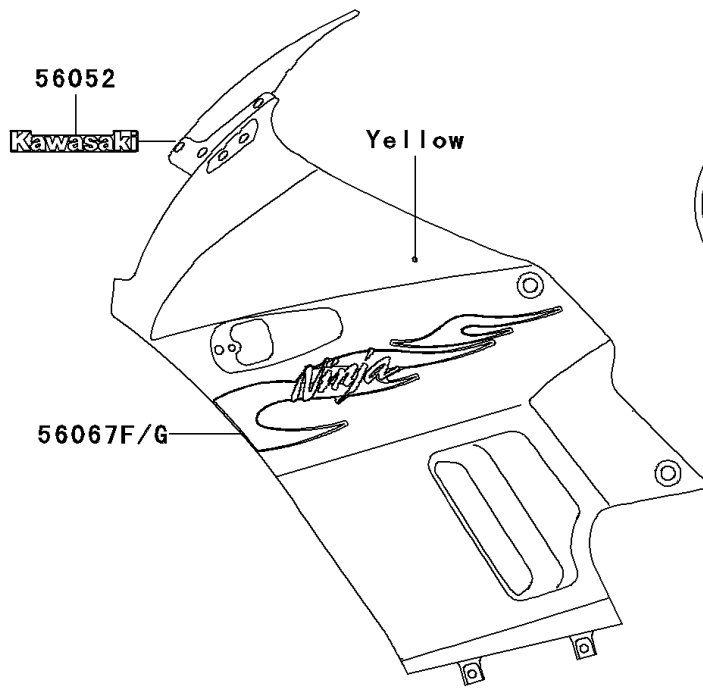

# 2006 Ninja® 250R PARTS DIAGRAM

Decals(Yellow)(F6F)

F2861

## 2006 Ninja® 250R PARTS LIST

Decals(Yellow)(F6F)

ITEM NAME	PART NUMBER	QUANTITY
MARK,WINDSHIELD,KAWASAKI (Ref # 56052)	56052-0715	1
MARK,FUEL TANK,KAWASAKI (Ref # 56052A)	56052-0719	2
PATTERN,SIDE COVER,FR,LH (Ref # 56067)	56067-0353	1
PATTERN,SIDE COVER,FR,RH (Ref # 56067A)	56067-0354	1
PATTERN,SIDE COVER,RR,LH (Ref # 56067B)	56067-0355	1
PATTERN,SIDE COVER,RR,RH (Ref # 56067C)	56067-0356	1
PATTERN,SEAT COVER,LH (Ref # 56067D)	56067-0357	1
PATTERN,SEAT COVER,RH (Ref # 56067E)	56067-0358	1
PATTERN,UPP COWLING,LH (Ref # 56067F)	56067-0359	1
PATTERN,UPP COWLING,RH (Ref # 56067G)	56067-0360	1
PATTERN,LWR COWLING,LWR,LH (Ref # 56067H)	56067-0361	1
PATTERN,LWR COWLING,RH (Ref # 56067I)	56067-0362	1
PATTERN,LWR COWLING,UPP,LH (Ref # 56067J)	56067-0456	1