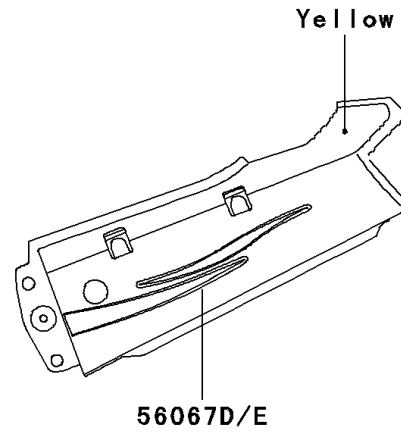

# 2006 Ninja® 250R PARTS DIAGRAM

Decals(Yellow)(F6F)

F2861

## 2006 Ninja® 250R PARTS LIST

Decals(Yellow)(F6F)

ITEM NAME	PART NUMBER	QUANTITY
MARK,WINDSHIELD,KAWASAKI (Ref # 56052)	56052-0715	1
MARK,FUEL TANK,KAWASAKI (Ref # 56052A)	56052-0719	2
PATTERN,SIDE COVER,FR,LH (Ref # 56067)	56067-0353	1
PATTERN,SIDE COVER,FR,RH (Ref # 56067A)	56067-0354	1
PATTERN,SIDE COVER,RR,LH (Ref # 56067B)	56067-0355	1
PATTERN,SIDE COVER,RR,RH (Ref # 56067C)	56067-0356	1
PATTERN,SEAT COVER,LH (Ref # 56067D)	56067-0357	1
PATTERN,SEAT COVER,RH (Ref # 56067E)	56067-0358	1
PATTERN,UPP COWLING,LH (Ref # 56067F)	56067-0359	1
PATTERN,UPP COWLING,RH (Ref # 56067G)	56067-0360	1
PATTERN,LWR COWLING,LWR,LH (Ref # 56067H)	56067-0361	1
PATTERN,LWR COWLING,RH (Ref # 56067I)	56067-0362	1
PATTERN,LWR COWLING,UPP,LH (Ref # 56067J)	56067-0456	1