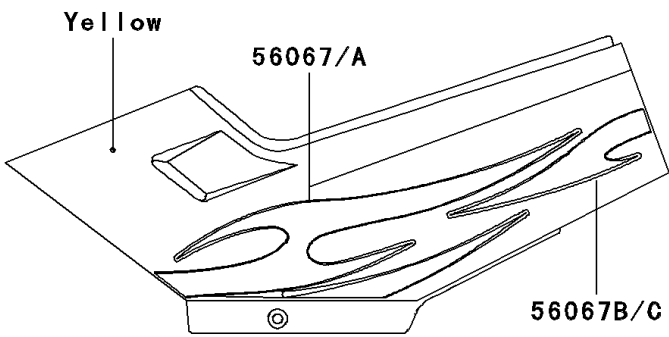

# 2006 Ninja® 250R PARTS DIAGRAM

Decals(Yellow)(F6F)

F2861

## 2006 Ninja® 250R PARTS LIST

Decals(Yellow)(F6F)

ITEM NAME	PART NUMBER	QUANTITY
MARK,WINDSHIELD,KAWASAKI (Ref # 56052)	56052-0715	1
MARK,FUEL TANK,KAWASAKI (Ref # 56052A)	56052-0719	2
PATTERN,SIDE COVER,FR,LH (Ref # 56067)	56067-0353	1
PATTERN,SIDE COVER,FR,RH (Ref # 56067A)	56067-0354	1
PATTERN,SIDE COVER,RR,LH (Ref # 56067B)	56067-0355	1
PATTERN,SIDE COVER,RR,RH (Ref # 56067C)	56067-0356	1
PATTERN,SEAT COVER,LH (Ref # 56067D)	56067-0357	1
PATTERN,SEAT COVER,RH (Ref # 56067E)	56067-0358	1
PATTERN,UPP COWLING,LH (Ref # 56067F)	56067-0359	1
PATTERN,UPP COWLING,RH (Ref # 56067G)	56067-0360	1
PATTERN,LWR COWLING,LWR,LH (Ref # 56067H)	56067-0361	1
PATTERN,LWR COWLING,RH (Ref # 56067I)	56067-0362	1
PATTERN,LWR COWLING,UPP,LH (Ref # 56067J)	56067-0456	1