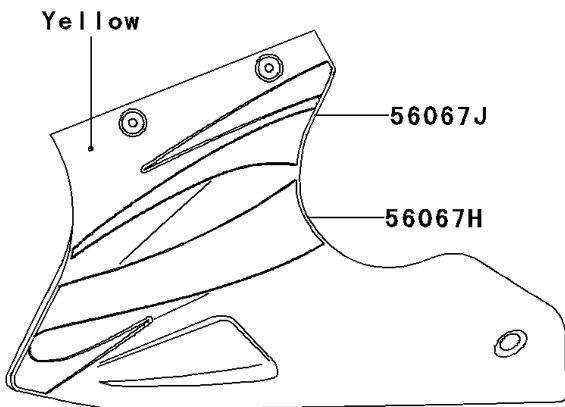

# 2006 Ninja® 250R PARTS DIAGRAM

Decals(Yellow)(F6F)

F2861

## 2006 Ninja® 250R PARTS LIST

Decals(Yellow)(F6F)

ITEM NAME	PART NUMBER	QUANTITY
MARK,WINDSHIELD,KAWASAKI (Ref # 56052)	56052-0715	1
MARK,FUEL TANK,KAWASAKI (Ref # 56052A)	56052-0719	2
PATTERN,SIDE COVER,FR,LH (Ref # 56067)	56067-0353	1
PATTERN,SIDE COVER,FR,RH (Ref # 56067A)	56067-0354	1
PATTERN,SIDE COVER,RR,LH (Ref # 56067B)	56067-0355	1
PATTERN,SIDE COVER,RR,RH (Ref # 56067C)	56067-0356	1
PATTERN,SEAT COVER,LH (Ref # 56067D)	56067-0357	1
PATTERN,SEAT COVER,RH (Ref # 56067E)	56067-0358	1
PATTERN,UPP COWLING,LH (Ref # 56067F)	56067-0359	1
PATTERN,UPP COWLING,RH (Ref # 56067G)	56067-0360	1
PATTERN,LWR COWLING,LWR,LH (Ref # 56067H)	56067-0361	1
PATTERN,LWR COWLING,RH (Ref # 56067I)	56067-0362	1
PATTERN,LWR COWLING,UPP,LH (Ref # 56067J)	56067-0456	1