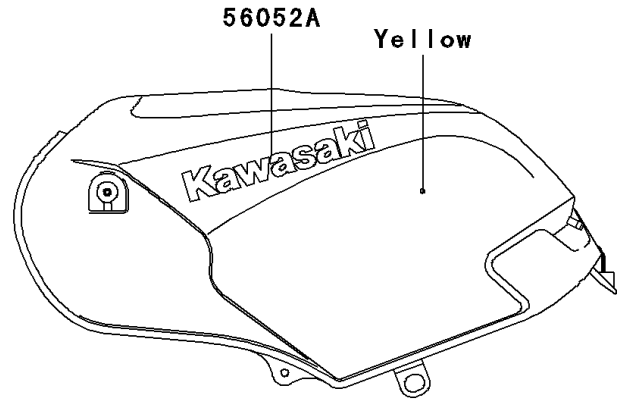

# 2006 Ninja® 250R PARTS DIAGRAM

Decals(Yellow)(F6F)

F2861

## 2006 Ninja® 250R PARTS LIST

Decals(Yellow)(F6F)

ITEM NAME	PART NUMBER	QUANTITY
MARK,WINDSHIELD,KAWASAKI (Ref # 56052)	56052-0715	1
MARK,FUEL TANK,KAWASAKI (Ref # 56052A)	56052-0719	2
PATTERN,SIDE COVER,FR,LH (Ref # 56067)	56067-0353	1
PATTERN,SIDE COVER,FR,RH (Ref # 56067A)	56067-0354	1
PATTERN,SIDE COVER,RR,LH (Ref # 56067B)	56067-0355	1
PATTERN,SIDE COVER,RR,RH (Ref # 56067C)	56067-0356	1
PATTERN,SEAT COVER,LH (Ref # 56067D)	56067-0357	1
PATTERN,SEAT COVER,RH (Ref # 56067E)	56067-0358	1
PATTERN,UPP COWLING,LH (Ref # 56067F)	56067-0359	1
PATTERN,UPP COWLING,RH (Ref # 56067G)	56067-0360	1
PATTERN,LWR COWLING,LWR,LH (Ref # 56067H)	56067-0361	1
PATTERN,LWR COWLING,RH (Ref # 56067I)	56067-0362	1
PATTERN,LWR COWLING,UPP,LH (Ref # 56067J)	56067-0456	1