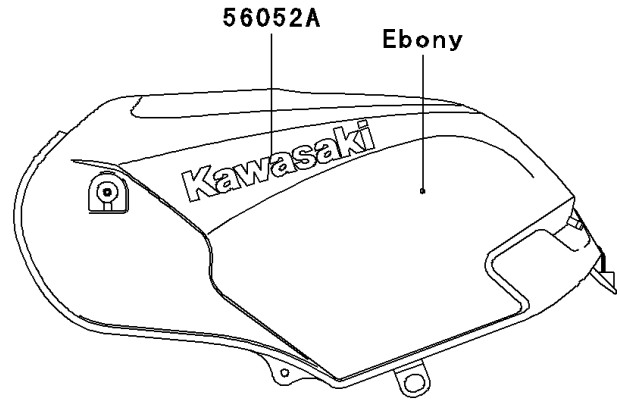

# 2006 Ninja® 250R PARTS DIAGRAM

Decals(Ebony)(F6F)

F2861C

## 2006 Ninja® 250R PARTS LIST

Decals(Ebony)(F6F)

ITEM NAME	PART NUMBER	QUANTITY
MARK,WINDSHIELD,KAWASAKI (Ref # 56052)	56052-0715	1
MARK,FUEL TANK,KAWASAKI (Ref # 56052A)	56052-0722	2
PATTERN,SIDE COVER,FR,LH (Ref # 56067)	56067-0383	1
PATTERN,SIDE COVER,FR,RH (Ref # 56067A)	56067-0384	1
PATTERN,SIDE COVER,RR,LH (Ref # 56067B)	56067-0385	1
PATTERN,SIDE COVER,RR,RH (Ref # 56067C)	56067-0386	1
PATTERN,SEAT COVER,LH (Ref # 56067D)	56067-0387	1
PATTERN,SEAT COVER,RH (Ref # 56067E)	56067-0388	1
PATTERN,UPP COWLING,LH (Ref # 56067F)	56067-0389	1
PATTERN,UPP COWLING,RH (Ref # 56067G)	56067-0390	1
PATTERN,LWR COWLING,LWR,LH (Ref # 56067H)	56067-0391	1
PATTERN,LWR COWLING,RH (Ref # 56067I)	56067-0392	1
PATTERN,LWR COWLING,UPP,LH (Ref # 56067J)	56067-0459	1