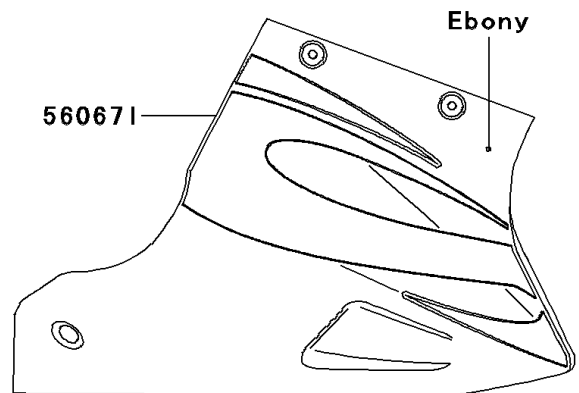

# 2006 Ninja® 250R PARTS DIAGRAM

Decals(Ebony)(F6F)

F2861C

## 2006 Ninja® 250R PARTS LIST

Decals(Ebony)(F6F)

ITEM NAME	PART NUMBER	QUANTITY
MARK,WINDSHIELD,KAWASAKI (Ref # 56052)	56052-0715	1
MARK,FUEL TANK,KAWASAKI (Ref # 56052A)	56052-0722	2
PATTERN,SIDE COVER,FR,LH (Ref # 56067)	56067-0383	1
PATTERN,SIDE COVER,FR,RH (Ref # 56067A)	56067-0384	1
PATTERN,SIDE COVER,RR,LH (Ref # 56067B)	56067-0385	1
PATTERN,SIDE COVER,RR,RH (Ref # 56067C)	56067-0386	1
PATTERN,SEAT COVER,LH (Ref # 56067D)	56067-0387	1
PATTERN,SEAT COVER,RH (Ref # 56067E)	56067-0388	1
PATTERN,UPP COWLING,LH (Ref # 56067F)	56067-0389	1
PATTERN,UPP COWLING,RH (Ref # 56067G)	56067-0390	1
PATTERN,LWR COWLING,LWR,LH (Ref # 56067H)	56067-0391	1
PATTERN,LWR COWLING,RH (Ref # 56067I)	56067-0392	1
PATTERN,LWR COWLING,UPP,LH (Ref # 56067J)	56067-0459	1