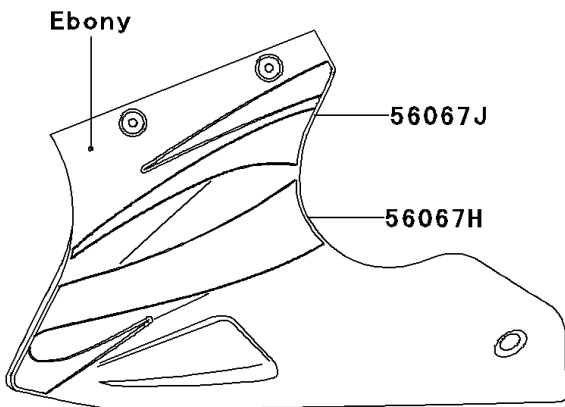

# 2006 Ninja® 250R PARTS DIAGRAM

Decals(Ebony)(F6F)

F2861C

## 2006 Ninja® 250R PARTS LIST

Decals(Ebony)(F6F)

ITEM NAME	PART NUMBER	QUANTITY
MARK,WINDSHIELD,KAWASAKI (Ref # 56052)	56052-0715	1
MARK,FUEL TANK,KAWASAKI (Ref # 56052A)	56052-0722	2
PATTERN,SIDE COVER,FR,LH (Ref # 56067)	56067-0383	1
PATTERN,SIDE COVER,FR,RH (Ref # 56067A)	56067-0384	1
PATTERN,SIDE COVER,RR,LH (Ref # 56067B)	56067-0385	1
PATTERN,SIDE COVER,RR,RH (Ref # 56067C)	56067-0386	1
PATTERN,SEAT COVER,LH (Ref # 56067D)	56067-0387	1
PATTERN,SEAT COVER,RH (Ref # 56067E)	56067-0388	1
PATTERN,UPP COWLING,LH (Ref # 56067F)	56067-0389	1
PATTERN,UPP COWLING,RH (Ref # 56067G)	56067-0390	1
PATTERN,LWR COWLING,LWR,LH (Ref # 56067H)	56067-0391	1
PATTERN,LWR COWLING,RH (Ref # 56067I)	56067-0392	1
PATTERN,LWR COWLING,UPP,LH (Ref # 56067J)	56067-0459	1