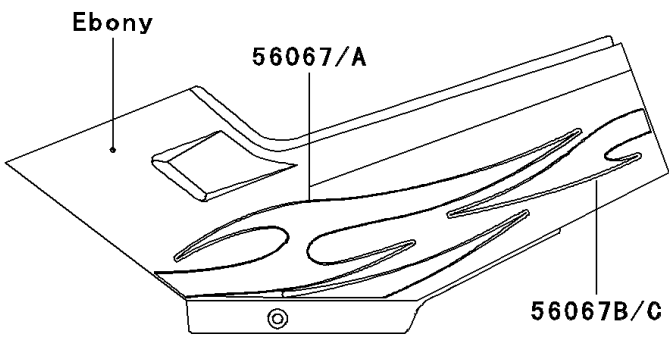

# 2006 Ninja® 250R PARTS DIAGRAM

Decals(Ebony)(F6F)

F2861C

## 2006 Ninja® 250R PARTS LIST

Decals(Ebony)(F6F)

ITEM NAME	PART NUMBER	QUANTITY
MARK,WINDSHIELD,KAWASAKI (Ref # 56052)	56052-0715	1
MARK,FUEL TANK,KAWASAKI (Ref # 56052A)	56052-0722	2
PATTERN,SIDE COVER,FR,LH (Ref # 56067)	56067-0383	1
PATTERN,SIDE COVER,FR,RH (Ref # 56067A)	56067-0384	1
PATTERN,SIDE COVER,RR,LH (Ref # 56067B)	56067-0385	1
PATTERN,SIDE COVER,RR,RH (Ref # 56067C)	56067-0386	1
PATTERN,SEAT COVER,LH (Ref # 56067D)	56067-0387	1
PATTERN,SEAT COVER,RH (Ref # 56067E)	56067-0388	1
PATTERN,UPP COWLING,LH (Ref # 56067F)	56067-0389	1
PATTERN,UPP COWLING,RH (Ref # 56067G)	56067-0390	1
PATTERN,LWR COWLING,LWR,LH (Ref # 56067H)	56067-0391	1
PATTERN,LWR COWLING,RH (Ref # 56067I)	56067-0392	1
PATTERN,LWR COWLING,UPP,LH (Ref # 56067J)	56067-0459	1