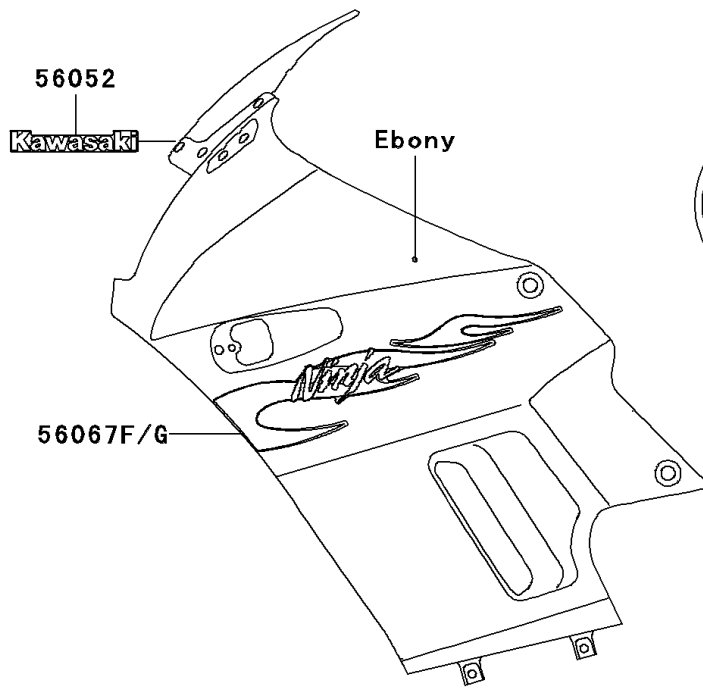

# 2006 Ninja® 250R PARTS DIAGRAM

Decals(Ebony)(F6F)

F2861C

## 2006 Ninja® 250R PARTS LIST

Decals(Ebony)(F6F)

ITEM NAME	PART NUMBER	QUANTITY
MARK,WINDSHIELD,KAWASAKI (Ref # 56052)	56052-0715	1
MARK,FUEL TANK,KAWASAKI (Ref # 56052A)	56052-0722	2
PATTERN,SIDE COVER,FR,LH (Ref # 56067)	56067-0383	1
PATTERN,SIDE COVER,FR,RH (Ref # 56067A)	56067-0384	1
PATTERN,SIDE COVER,RR,LH (Ref # 56067B)	56067-0385	1
PATTERN,SIDE COVER,RR,RH (Ref # 56067C)	56067-0386	1
PATTERN,SEAT COVER,LH (Ref # 56067D)	56067-0387	1
PATTERN,SEAT COVER,RH (Ref # 56067E)	56067-0388	1
PATTERN,UPP COWLING,LH (Ref # 56067F)	56067-0389	1
PATTERN,UPP COWLING,RH (Ref # 56067G)	56067-0390	1
PATTERN,LWR COWLING,LWR,LH (Ref # 56067H)	56067-0391	1
PATTERN,LWR COWLING,RH (Ref # 56067I)	56067-0392	1
PATTERN,LWR COWLING,UPP,LH (Ref # 56067J)	56067-0459	1