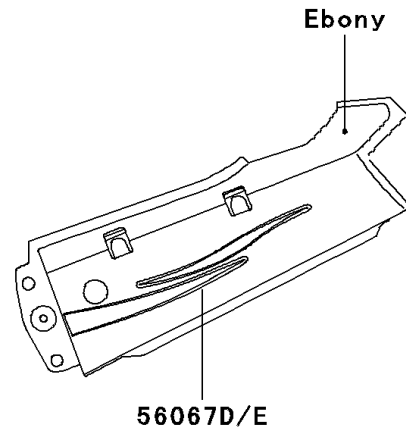

# 2006 Ninja® 250R PARTS DIAGRAM

Decals(Ebony)(F6F)

F2861C

## 2006 Ninja® 250R PARTS LIST

Decals(Ebony)(F6F)

ITEM NAME	PART NUMBER	QUANTITY
MARK,WINDSHIELD,KAWASAKI (Ref # 56052)	56052-0715	1
MARK,FUEL TANK,KAWASAKI (Ref # 56052A)	56052-0722	2
PATTERN,SIDE COVER,FR,LH (Ref # 56067)	56067-0383	1
PATTERN,SIDE COVER,FR,RH (Ref # 56067A)	56067-0384	1
PATTERN,SIDE COVER,RR,LH (Ref # 56067B)	56067-0385	1
PATTERN,SIDE COVER,RR,RH (Ref # 56067C)	56067-0386	1
PATTERN,SEAT COVER,LH (Ref # 56067D)	56067-0387	1
PATTERN,SEAT COVER,RH (Ref # 56067E)	56067-0388	1
PATTERN,UPP COWLING,LH (Ref # 56067F)	56067-0389	1
PATTERN,UPP COWLING,RH (Ref # 56067G)	56067-0390	1
PATTERN,LWR COWLING,LWR,LH (Ref # 56067H)	56067-0391	1
PATTERN,LWR COWLING,RH (Ref # 56067I)	56067-0392	1
PATTERN,LWR COWLING,UPP,LH (Ref # 56067J)	56067-0459	1