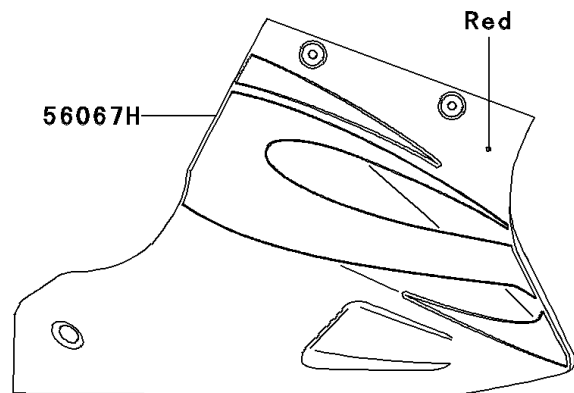

2007 Ninja® 250R PARTS DIAGRAM

Decals(Red)(F7F)

F2861D

2007 Ninja® 250R PARTS LIST

Decals(Red)(F7F)

ITEM NAME	PART NUMBER	QUANTITY
MARK,WINDSHIELD,KAWASAKI (Ref # 56052)	56052-0715	1
MARK,FUEL TANK,KAWASAKI (Ref # 56052A)	56052-0969	2
MARK,UPP COWLING,NINJA (Ref # 56052B)	56052-0970	2
PATTERN,SIDE COVER,FR,LH (Ref # 56067)	56067-1335	1
PATTERN,SIDE COVER,FR,RH (Ref # 56067A)	56067-1336	1
PATTERN,SIDE COVER,RR,LH (Ref # 56067B)	56067-1337	1
PATTERN,SIDE COVER,RR,RH (Ref # 56067C)	56067-1338	1
PATTERN,SEAT COVER,LH (Ref # 56067D)	56067-1339	1
PATTERN,SEAT COVER,RH (Ref # 56067E)	56067-1340	1
PATTERN,LWR COWLING,LWR,LH (Ref # 56067F)	56067-1342	1
PATTERN,LWR COWLING,UPP,LH (Ref # 56067G)	56067-1343	1
PATTERN,LWR COWLING,RH (Ref # 56067H)	56067-1344	1