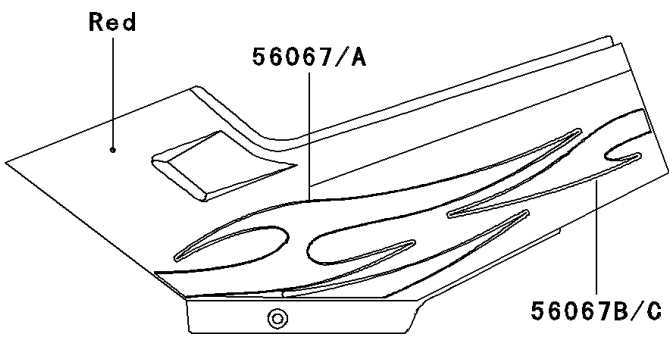

2007 Ninja® 250R PARTS DIAGRAM

Decals(Red)(F7F)

F2861D

2007 Ninja® 250R PARTS LIST

Decals(Red)(F7F)

ITEM NAME	PART NUMBER	QUANTITY
MARK,WINDSHIELD,KAWASAKI (Ref # 56052)	56052-0715	1
MARK,FUEL TANK,KAWASAKI (Ref # 56052A)	56052-0969	2
MARK,UPP COWLING,NINJA (Ref # 56052B)	56052-0970	2
PATTERN,SIDE COVER,FR,LH (Ref # 56067)	56067-1335	1
PATTERN,SIDE COVER,FR,RH (Ref # 56067A)	56067-1336	1
PATTERN,SIDE COVER,RR,LH (Ref # 56067B)	56067-1337	1
PATTERN,SIDE COVER,RR,RH (Ref # 56067C)	56067-1338	1
PATTERN,SEAT COVER,LH (Ref # 56067D)	56067-1339	1
PATTERN,SEAT COVER,RH (Ref # 56067E)	56067-1340	1
PATTERN,LWR COWLING,LWR,LH (Ref # 56067F)	56067-1342	1
PATTERN,LWR COWLING,UPP,LH (Ref # 56067G)	56067-1343	1
PATTERN,LWR COWLING,RH (Ref # 56067H)	56067-1344	1