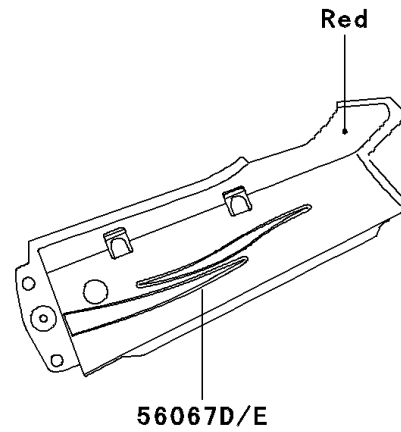

2007 Ninja® 250R PARTS DIAGRAM

Decals(Red)(F7F)

F2861D

2007 Ninja® 250R PARTS LIST

Decals(Red)(F7F)

ITEM NAME	PART NUMBER	QUANTITY
MARK,WINDSHIELD,KAWASAKI (Ref # 56052)	56052-0715	1
MARK,FUEL TANK,KAWASAKI (Ref # 56052A)	56052-0969	2
MARK,UPP COWLING,NINJA (Ref # 56052B)	56052-0970	2
PATTERN,SIDE COVER,FR,LH (Ref # 56067)	56067-1335	1
PATTERN,SIDE COVER,FR,RH (Ref # 56067A)	56067-1336	1
PATTERN,SIDE COVER,RR,LH (Ref # 56067B)	56067-1337	1
PATTERN,SIDE COVER,RR,RH (Ref # 56067C)	56067-1338	1
PATTERN,SEAT COVER,LH (Ref # 56067D)	56067-1339	1
PATTERN,SEAT COVER,RH (Ref # 56067E)	56067-1340	1
PATTERN,LWR COWLING,LWR,LH (Ref # 56067F)	56067-1342	1
PATTERN,LWR COWLING,UPP,LH (Ref # 56067G)	56067-1343	1
PATTERN,LWR COWLING,RH (Ref # 56067H)	56067-1344	1