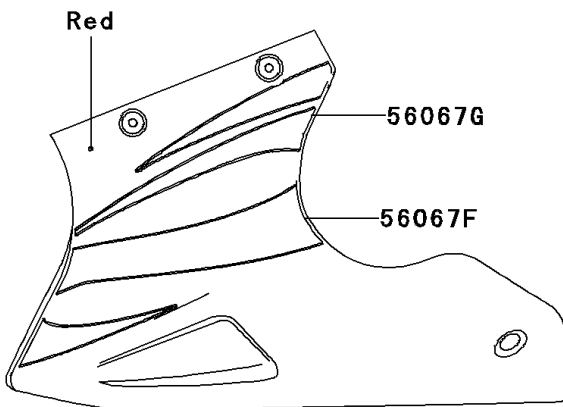

2007 Ninja® 250R PARTS DIAGRAM

Decals(Red)(F7F)

F2861D

2007 Ninja® 250R PARTS LIST

Decals(Red)(F7F)

ITEM NAME	PART NUMBER	QUANTITY
MARK,WINDSHIELD,KAWASAKI (Ref # 56052)	56052-0715	1
MARK,FUEL TANK,KAWASAKI (Ref # 56052A)	56052-0969	2
MARK,UPP COWLING,NINJA (Ref # 56052B)	56052-0970	2
PATTERN,SIDE COVER,FR,LH (Ref # 56067)	56067-1335	1
PATTERN,SIDE COVER,FR,RH (Ref # 56067A)	56067-1336	1
PATTERN,SIDE COVER,RR,LH (Ref # 56067B)	56067-1337	1
PATTERN,SIDE COVER,RR,RH (Ref # 56067C)	56067-1338	1
PATTERN,SEAT COVER,LH (Ref # 56067D)	56067-1339	1
PATTERN,SEAT COVER,RH (Ref # 56067E)	56067-1340	1
PATTERN,LWR COWLING,LWR,LH (Ref # 56067F)	56067-1342	1
PATTERN,LWR COWLING,UPP,LH (Ref # 56067G)	56067-1343	1
PATTERN,LWR COWLING,RH (Ref # 56067H)	56067-1344	1