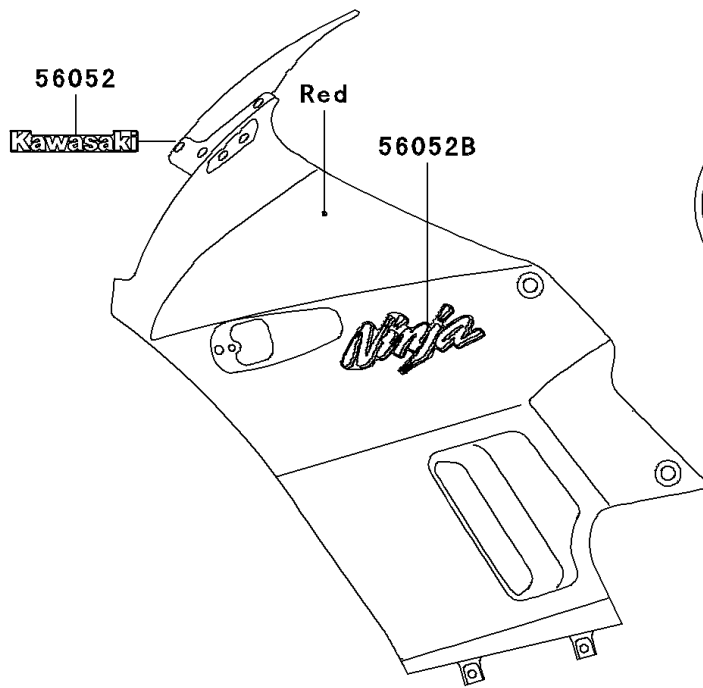

2007 Ninja® 250R PARTS DIAGRAM

Decals(Red)(F7F)

F2861D

2007 Ninja® 250R PARTS LIST

Decals(Red)(F7F)

ITEM NAME	PART NUMBER	QUANTITY
MARK,WINDSHIELD,KAWASAKI (Ref # 56052)	56052-0715	1
MARK,FUEL TANK,KAWASAKI (Ref # 56052A)	56052-0969	2
MARK,UPP COWLING,NINJA (Ref # 56052B)	56052-0970	2
PATTERN,SIDE COVER,FR,LH (Ref # 56067)	56067-1335	1
PATTERN,SIDE COVER,FR,RH (Ref # 56067A)	56067-1336	1
PATTERN,SIDE COVER,RR,LH (Ref # 56067B)	56067-1337	1
PATTERN,SIDE COVER,RR,RH (Ref # 56067C)	56067-1338	1
PATTERN,SEAT COVER,LH (Ref # 56067D)	56067-1339	1
PATTERN,SEAT COVER,RH (Ref # 56067E)	56067-1340	1
PATTERN,LWR COWLING,LWR,LH (Ref # 56067F)	56067-1342	1
PATTERN,LWR COWLING,UPP,LH (Ref # 56067G)	56067-1343	1
PATTERN,LWR COWLING,RH (Ref # 56067H)	56067-1344	1