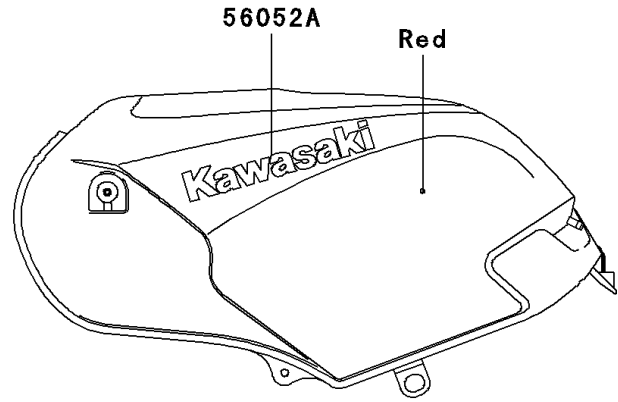

2007 Ninja® 250R PARTS DIAGRAM

Decals(Red)(F7F)

F2861D

2007 Ninja® 250R PARTS LIST

Decals(Red)(F7F)

ITEM NAME	PART NUMBER	QUANTITY
MARK,WINDSHIELD,KAWASAKI (Ref # 56052)	56052-0715	1
MARK,FUEL TANK,KAWASAKI (Ref # 56052A)	56052-0969	2
MARK,UPP COWLING,NINJA (Ref # 56052B)	56052-0970	2
PATTERN,SIDE COVER,FR,LH (Ref # 56067)	56067-1335	1
PATTERN,SIDE COVER,FR,RH (Ref # 56067A)	56067-1336	1
PATTERN,SIDE COVER,RR,LH (Ref # 56067B)	56067-1337	1
PATTERN,SIDE COVER,RR,RH (Ref # 56067C)	56067-1338	1
PATTERN,SEAT COVER,LH (Ref # 56067D)	56067-1339	1
PATTERN,SEAT COVER,RH (Ref # 56067E)	56067-1340	1
PATTERN,LWR COWLING,LWR,LH (Ref # 56067F)	56067-1342	1
PATTERN,LWR COWLING,UPP,LH (Ref # 56067G)	56067-1343	1
PATTERN,LWR COWLING,RH (Ref # 56067H)	56067-1344	1