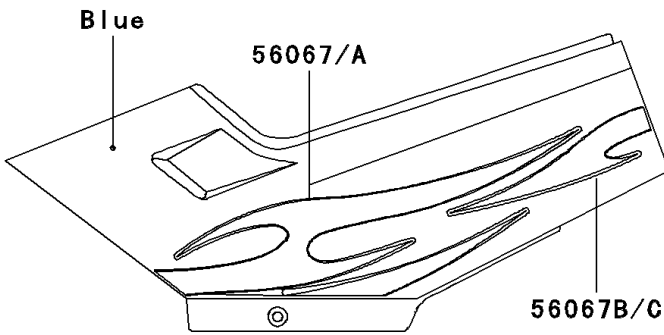

2007 Ninja® 250R PARTS DIAGRAM

Decals(Blue)(F7F)

F2861E

2007 Ninja® 250R PARTS LIST

Decals(Blue)(F7F)

ITEM NAME	PART NUMBER	QUANTITY
MARK,WINDSHIELD,KAWASAKI (Ref # 56052)	56052-0715	1
MARK,FUEL TANK,KAWASAKI (Ref # 56052A)	56052-0960	2
MARK,UPP COWLING,NINJA (Ref # 56052B)	56052-0970	2
PATTERN,SIDE COVER,FR,LH (Ref # 56067)	56067-1365	1
PATTERN,SIDE COVER,FR,RH (Ref # 56067A)	56067-1366	1
PATTERN,SIDE COVER,RR,LH (Ref # 56067B)	56067-1367	1
PATTERN,SIDE COVER,RR,RH (Ref # 56067C)	56067-1368	1
PATTERN,SEAT COVER,LH (Ref # 56067D)	56067-1369	1
PATTERN,SEAT COVER,RH (Ref # 56067E)	56067-1370	1
PATTERN,LWR COWLING,LWR,LH (Ref # 56067F)	56067-1372	1
PATTERN,LWR COWLING,UPP,LH (Ref # 56067G)	56067-1373	1
PATTERN,LWR COWLING,RH (Ref # 56067H)	56067-1374	1