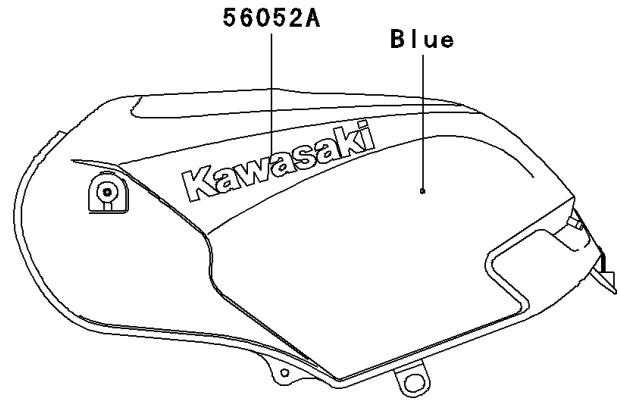

2007 Ninja® 250R PARTS DIAGRAM

Decals(Blue)(F7F)

F2861E

2007 Ninja® 250R PARTS LIST

Decals(Blue)(F7F)

ITEM NAME	PART NUMBER	QUANTITY
MARK,WINDSHIELD,KAWASAKI (Ref # 56052)	56052-0715	1
MARK,FUEL TANK,KAWASAKI (Ref # 56052A)	56052-0960	2
MARK,UPP COWLING,NINJA (Ref # 56052B)	56052-0970	2
PATTERN,SIDE COVER,FR,LH (Ref # 56067)	56067-1365	1
PATTERN,SIDE COVER,FR,RH (Ref # 56067A)	56067-1366	1
PATTERN,SIDE COVER,RR,LH (Ref # 56067B)	56067-1367	1
PATTERN,SIDE COVER,RR,RH (Ref # 56067C)	56067-1368	1
PATTERN,SEAT COVER,LH (Ref # 56067D)	56067-1369	1
PATTERN,SEAT COVER,RH (Ref # 56067E)	56067-1370	1
PATTERN,LWR COWLING,LWR,LH (Ref # 56067F)	56067-1372	1
PATTERN,LWR COWLING,UPP,LH (Ref # 56067G)	56067-1373	1
PATTERN,LWR COWLING,RH (Ref # 56067H)	56067-1374	1