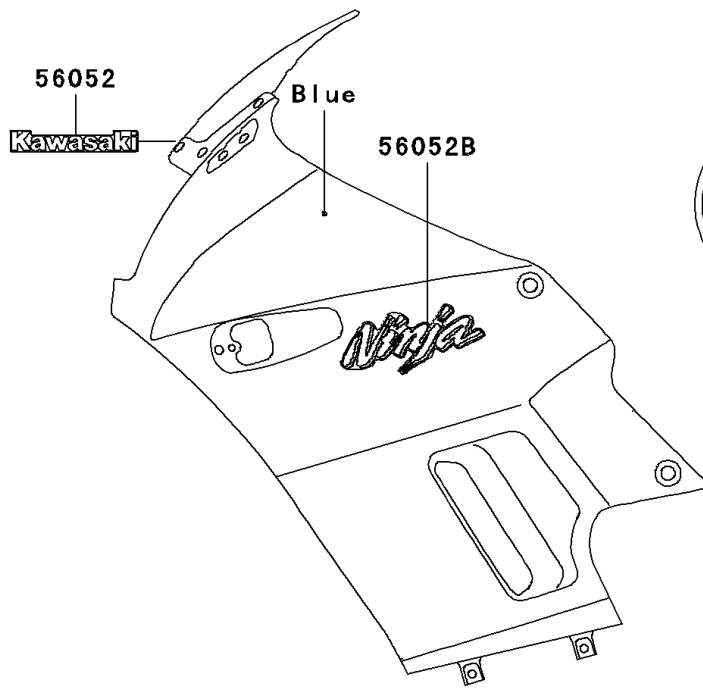

2007 Ninja® 250R PARTS DIAGRAM

Decals(Blue)(F7F)

F2861E

2007 Ninja® 250R PARTS LIST

Decals(Blue)(F7F)

ITEM NAME	PART NUMBER	QUANTITY
MARK,WINDSHIELD,KAWASAKI (Ref # 56052)	56052-0715	1
MARK,FUEL TANK,KAWASAKI (Ref # 56052A)	56052-0960	2
MARK,UPP COWLING,NINJA (Ref # 56052B)	56052-0970	2
PATTERN,SIDE COVER,FR,LH (Ref # 56067)	56067-1365	1
PATTERN,SIDE COVER,FR,RH (Ref # 56067A)	56067-1366	1
PATTERN,SIDE COVER,RR,LH (Ref # 56067B)	56067-1367	1
PATTERN,SIDE COVER,RR,RH (Ref # 56067C)	56067-1368	1
PATTERN,SEAT COVER,LH (Ref # 56067D)	56067-1369	1
PATTERN,SEAT COVER,RH (Ref # 56067E)	56067-1370	1
PATTERN,LWR COWLING,LWR,LH (Ref # 56067F)	56067-1372	1
PATTERN,LWR COWLING,UPP,LH (Ref # 56067G)	56067-1373	1
PATTERN,LWR COWLING,RH (Ref # 56067H)	56067-1374	1