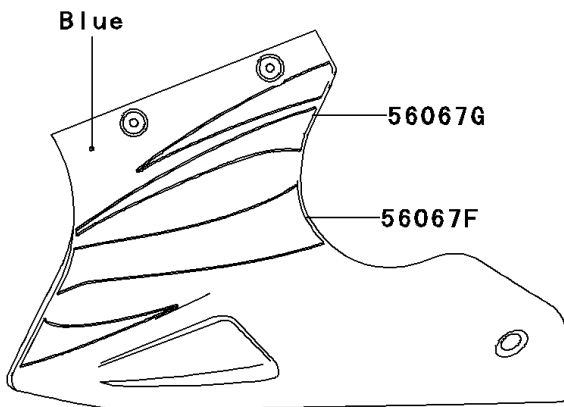

2007 Ninja® 250R PARTS DIAGRAM

Decals(Blue)(F7F)

F2861E

2007 Ninja® 250R PARTS LIST

Decals(Blue)(F7F)

ITEM NAME	PART NUMBER	QUANTITY
MARK,WINDSHIELD,KAWASAKI (Ref # 56052)	56052-0715	1
MARK,FUEL TANK,KAWASAKI (Ref # 56052A)	56052-0960	2
MARK,UPP COWLING,NINJA (Ref # 56052B)	56052-0970	2
PATTERN,SIDE COVER,FR,LH (Ref # 56067)	56067-1365	1
PATTERN,SIDE COVER,FR,RH (Ref # 56067A)	56067-1366	1
PATTERN,SIDE COVER,RR,LH (Ref # 56067B)	56067-1367	1
PATTERN,SIDE COVER,RR,RH (Ref # 56067C)	56067-1368	1
PATTERN,SEAT COVER,LH (Ref # 56067D)	56067-1369	1
PATTERN,SEAT COVER,RH (Ref # 56067E)	56067-1370	1
PATTERN,LWR COWLING,LWR,LH (Ref # 56067F)	56067-1372	1
PATTERN,LWR COWLING,UPP,LH (Ref # 56067G)	56067-1373	1
PATTERN,LWR COWLING,RH (Ref # 56067H)	56067-1374	1