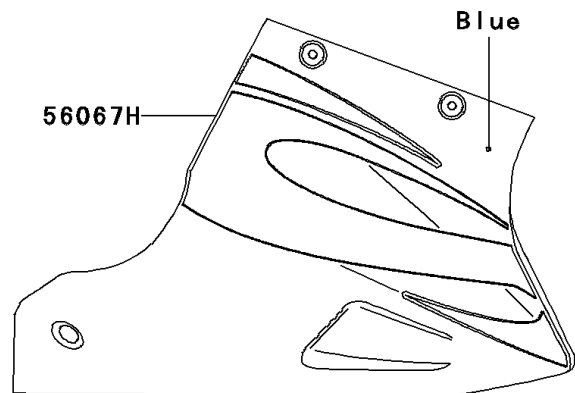

2007 Ninja® 250R PARTS DIAGRAM

Decals(Blue)(F7F)

F2861E

2007 Ninja® 250R PARTS LIST

Decals(Blue)(F7F)

ITEM NAME	PART NUMBER	QUANTITY
MARK,WINDSHIELD,KAWASAKI (Ref # 56052)	56052-0715	1
MARK,FUEL TANK,KAWASAKI (Ref # 56052A)	56052-0960	2
MARK,UPP COWLING,NINJA (Ref # 56052B)	56052-0970	2
PATTERN,SIDE COVER,FR,LH (Ref # 56067)	56067-1365	1
PATTERN,SIDE COVER,FR,RH (Ref # 56067A)	56067-1366	1
PATTERN,SIDE COVER,RR,LH (Ref # 56067B)	56067-1367	1
PATTERN,SIDE COVER,RR,RH (Ref # 56067C)	56067-1368	1
PATTERN,SEAT COVER,LH (Ref # 56067D)	56067-1369	1
PATTERN,SEAT COVER,RH (Ref # 56067E)	56067-1370	1
PATTERN,LWR COWLING,LWR,LH (Ref # 56067F)	56067-1372	1
PATTERN,LWR COWLING,UPP,LH (Ref # 56067G)	56067-1373	1
PATTERN,LWR COWLING,RH (Ref # 56067H)	56067-1374	1