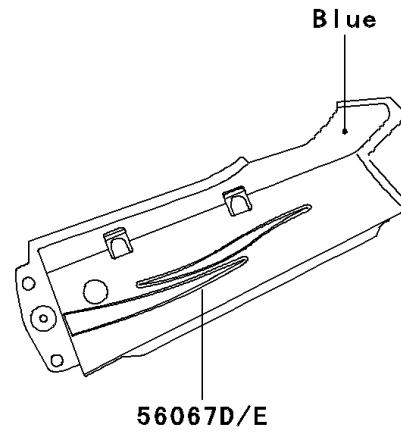

2007 Ninja® 250R PARTS DIAGRAM

Decals(Blue)(F7F)

F2861E

2007 Ninja® 250R PARTS LIST

Decals(Blue)(F7F)

ITEM NAME	PART NUMBER	QUANTITY
MARK,WINDSHIELD,KAWASAKI (Ref # 56052)	56052-0715	1
MARK,FUEL TANK,KAWASAKI (Ref # 56052A)	56052-0960	2
MARK,UPP COWLING,NINJA (Ref # 56052B)	56052-0970	2
PATTERN,SIDE COVER,FR,LH (Ref # 56067)	56067-1365	1
PATTERN,SIDE COVER,FR,RH (Ref # 56067A)	56067-1366	1
PATTERN,SIDE COVER,RR,LH (Ref # 56067B)	56067-1367	1
PATTERN,SIDE COVER,RR,RH (Ref # 56067C)	56067-1368	1
PATTERN,SEAT COVER,LH (Ref # 56067D)	56067-1369	1
PATTERN,SEAT COVER,RH (Ref # 56067E)	56067-1370	1
PATTERN,LWR COWLING,LWR,LH (Ref # 56067F)	56067-1372	1
PATTERN,LWR COWLING,UPP,LH (Ref # 56067G)	56067-1373	1
PATTERN,LWR COWLING,RH (Ref # 56067H)	56067-1374	1