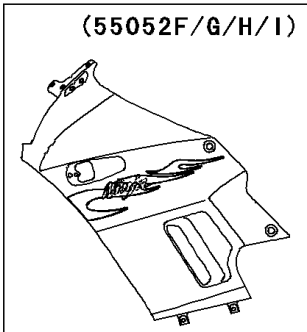

2006 Ninja® 250R PARTS DIAGRAM

Cowling

F2871

(55052F)	Yellow
(55052G)	C. T. Blue
(55052H)	Red
(55052I)	Ebony

(55028)	Red
(55028A)	Ebony
(55028B)	C. P. Blue
(55028C)	Silver

WD

WOD

2006 Ninja® 250R PARTS LIST

Cowling

ITEM NAME	PART NUMBER	QUANTITY
CAP,RADIATOR COVER (Ref # 11012)	11012-1587	1
BRACKET,COWLING STAY (Ref # 11046)	11046-1289	1
COVER,RADIATOR,LH,C.P.RED (Ref # 14024)	14024-1580-G2	1
COVER,RADIATOR,LH,EBONY (Ref # 14024A)	14024-1580-IG	1
COVER,RADIATOR,LH,B.YELLOW (Ref # 14024D)	14024-1580-187	1
COVER,RADIATOR,LH,C.T.BLUE (Ref # 14024E)	14024-1580-620	1
COVER,RADIATOR,RH,C.P.RED (Ref # 14024F)	14024-1581-G2	1
COVER,RADIATOR,RH,EBONY (Ref # 14024G)	14024-1581-IG	1
COVER,RADIATOR,RH,B.YELLOW (Ref # 14024J)	14024-1581-187	1
COVER,RADIATOR,RH,C.T.BLUE (Ref # 14024K)	14024-1581-620	1
WINDSHIELD (Ref # 39154)	39154-1083	1
BOLT-SOCKET,8X40 (Ref # 120)	120S0840	2
BOLT-FLANGED,6X10 (Ref # 130)	130J0610	2
COWLING-ASSY,UPP,B.YELLOW (Ref # 55052F)	55052-5279-187	1
COWLING-ASSY,UPP,C.T.BLUE (Ref # 55052G)	55052-5281-620	1
COWLING-ASSY,UPP,C.P.RED (Ref # 55052H)	55052-5283-G2	1
COWLING-ASSY,UPP,EBONY (Ref # 55052I)	55052-5285-IG	1
MIRROR-ASSY,LH (Ref # 56001)	56001-1337	1
MIRROR-ASSY,RH (Ref # 56001A)	56001-1338	1
SCREW,5X12 (Ref # 92009)	92009-1652	6
NUT,CAP,8MM,BLACK (Ref # 92015)	92015-1174	1
NUT,5MM,COWLING (Ref # 92015A)	92015-1343	6
NUT,6MM (Ref # 92015B)	92015-1602	4
WASHER,NYLON,5.3X11.5X1.5 (Ref # 92022)	92022-1521	6
PLUG (Ref # 92066)	92066-1312	2
DAMPER (Ref # 92075)	92075-1067	2
DAMPER (Ref # 92075A)	92075-1634	4
COLLAR,BLACK (Ref # 92143)	92143-1226	4
BOLT,SOCKET,6X18 (Ref # 92150)	92150-1553	4