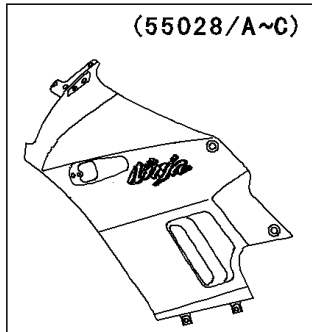

2006 Ninja® 250R PARTS DIAGRAM

Cowling

F2871

(55052F)	Yellow
(55052G)	C. T. Blue
(55052H)	Red
(55052I)	Ebony

(55028)	Red
(55028A)	Ebony
(55028B)	C. P. Blue
(55028C)	Silver

WD

WOD

2006 Ninja® 250R PARTS LIST

Cowling

ITEM NAME	PART NUMBER	QUANTITY
CAP,RADIATOR COVER (Ref # 11012)	11012-1587	1
BRACKET,COWLING STAY (Ref # 11046)	11046-1289	1
COVER,RADIATOR,LH,C.P.RED (Ref # 14024)	14024-1580-G2	1
COVER,RADIATOR,LH,EBONY (Ref # 14024A)	14024-1580-IG	1
COVER,RADIATOR,LH,B.YELLOW (Ref # 14024D)	14024-1580-187	1
COVER,RADIATOR,LH,C.T.BLUE (Ref # 14024E)	14024-1580-620	1
COVER,RADIATOR,RH,C.P.RED (Ref # 14024F)	14024-1581-G2	1
COVER,RADIATOR,RH,EBONY (Ref # 14024G)	14024-1581-IG	1
COVER,RADIATOR,RH,B.YELLOW (Ref # 14024J)	14024-1581-187	1
COVER,RADIATOR,RH,C.T.BLUE (Ref # 14024K)	14024-1581-620	1
WINDSHIELD (Ref # 39154)	39154-1083	1
BOLT-SOCKET,8X40 (Ref # 120)	120S0840	2
BOLT-FLANGED,6X10 (Ref # 130)	130J0610	2
COWLING-ASSY,UPP,B.YELLOW (Ref # 55052F)	55052-5279-187	1
COWLING-ASSY,UPP,C.T.BLUE (Ref # 55052G)	55052-5281-620	1
COWLING-ASSY,UPP,C.P.RED (Ref # 55052H)	55052-5283-G2	1
COWLING-ASSY,UPP,EBONY (Ref # 55052I)	55052-5285-IG	1
MIRROR-ASSY,LH (Ref # 56001)	56001-1337	1
MIRROR-ASSY,RH (Ref # 56001A)	56001-1338	1
SCREW,5X12 (Ref # 92009)	92009-1652	6
NUT,CAP,8MM,BLACK (Ref # 92015)	92015-1174	1
NUT,5MM,COWLING (Ref # 92015A)	92015-1343	6
NUT,6MM (Ref # 92015B)	92015-1602	4
WASHER,NYLON,5.3X11.5X1.5 (Ref # 92022)	92022-1521	6
PLUG (Ref # 92066)	92066-1312	2
DAMPER (Ref # 92075)	92075-1067	2
DAMPER (Ref # 92075A)	92075-1634	4
COLLAR,BLACK (Ref # 92143)	92143-1226	4
BOLT,SOCKET,6X18 (Ref # 92150)	92150-1553	4