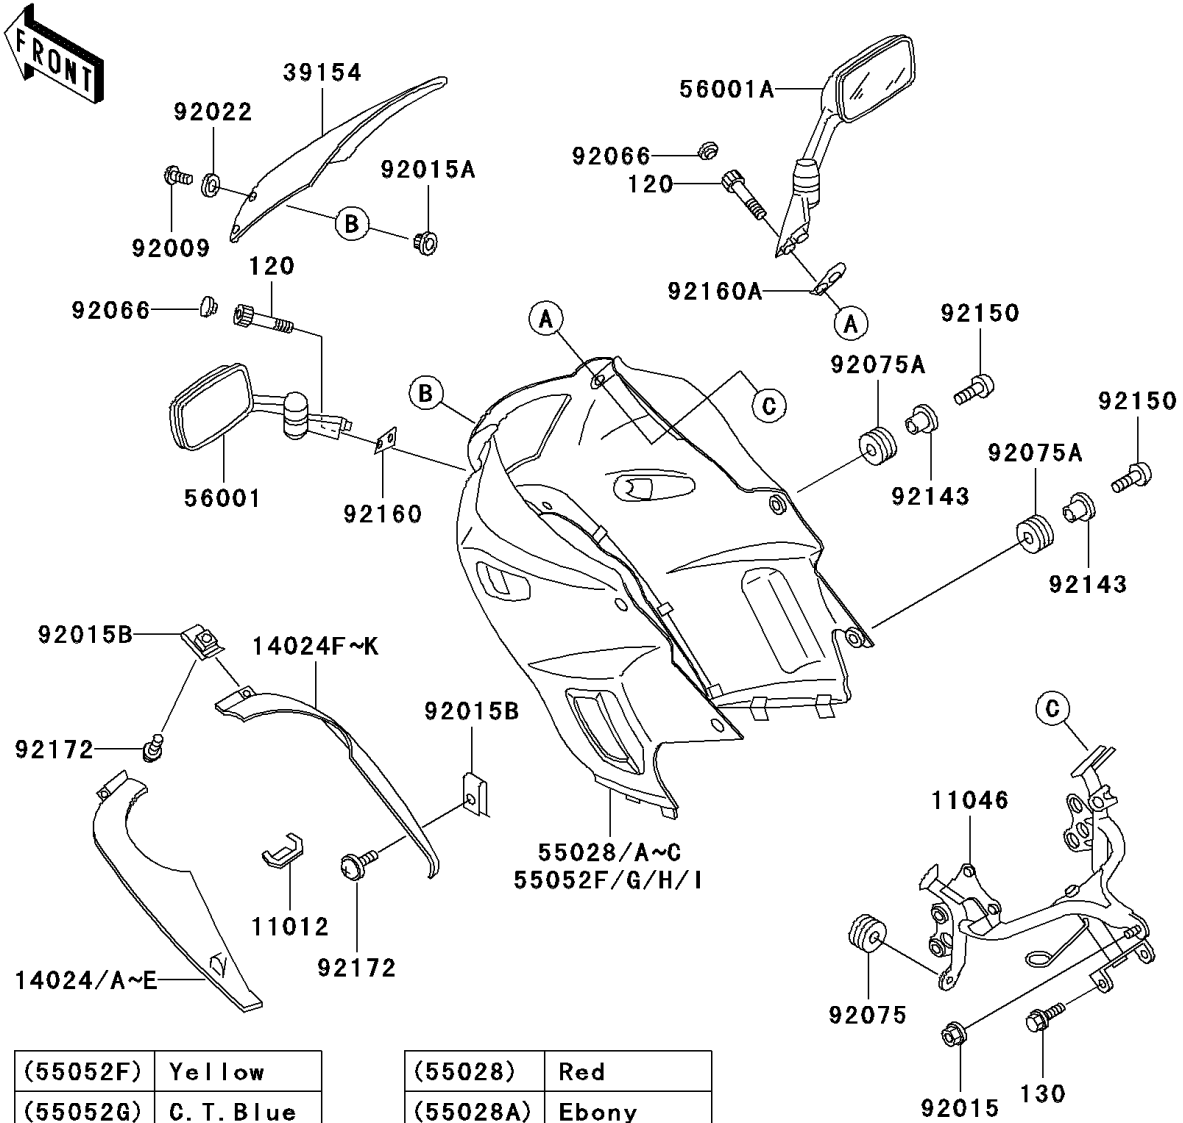

2006 Ninja® 250R PARTS DIAGRAM

Cowling

F2871

(55052F)	Yellow
(55052G)	C. T. Blue
(55052H)	Red
(55052I)	Ebony

(55028)	Red
(55028A)	Ebony
(55028B)	C. P. Blue
(55028C)	Silver

WD

WOD

2006 Ninja® 250R PARTS LIST

Cowling

ITEM NAME	PART NUMBER	QUANTITY
CAP,RADIATOR COVER (Ref # 11012)	11012-1587	1
BRACKET,COWLING STAY (Ref # 11046)	11046-1289	1
COVER,RADIATOR,LH,C.P.RED (Ref # 14024)	14024-1580-G2	1
COVER,RADIATOR,LH,EBONY (Ref # 14024A)	14024-1580-IG	1
COVER,RADIATOR,LH,B.YELLOW (Ref # 14024D)	14024-1580-187	1
COVER,RADIATOR,LH,C.T.BLUE (Ref # 14024E)	14024-1580-620	1
COVER,RADIATOR,RH,C.P.RED (Ref # 14024F)	14024-1581-G2	1
COVER,RADIATOR,RH,EBONY (Ref # 14024G)	14024-1581-IG	1
COVER,RADIATOR,RH,B.YELLOW (Ref # 14024J)	14024-1581-187	1
COVER,RADIATOR,RH,C.T.BLUE (Ref # 14024K)	14024-1581-620	1
WINDSHIELD (Ref # 39154)	39154-1083	1
BOLT-SOCKET,8X40 (Ref # 120)	120S0840	2
BOLT-FLANGED,6X10 (Ref # 130)	130J0610	2
COWLING-ASSY,UPP,B.YELLOW (Ref # 55052F)	55052-5279-187	1
COWLING-ASSY,UPP,C.T.BLUE (Ref # 55052G)	55052-5281-620	1
COWLING-ASSY,UPP,C.P.RED (Ref # 55052H)	55052-5283-G2	1
COWLING-ASSY,UPP,EBONY (Ref # 55052I)	55052-5285-IG	1
MIRROR-ASSY,LH (Ref # 56001)	56001-1337	1
MIRROR-ASSY,RH (Ref # 56001A)	56001-1338	1
SCREW,5X12 (Ref # 92009)	92009-1652	6
NUT,CAP,8MM,BLACK (Ref # 92015)	92015-1174	1
NUT,5MM,COWLING (Ref # 92015A)	92015-1343	6
NUT,6MM (Ref # 92015B)	92015-1602	4
WASHER,NYLON,5.3X11.5X1.5 (Ref # 92022)	92022-1521	6
PLUG (Ref # 92066)	92066-1312	2
DAMPER (Ref # 92075)	92075-1067	2
DAMPER (Ref # 92075A)	92075-1634	4
COLLAR,BLACK (Ref # 92143)	92143-1226	4
BOLT,SOCKET,6X18 (Ref # 92150)	92150-1553	4

2006 Ninja® 250R PARTS LIST

Cowling

ITEM NAME	PART NUMBER	QUANTITY
DAMPER,MIRROR,LH (Ref # 92160)	92160-1060	1
DAMPER,MIRROR,RH (Ref # 92160A)	92160-1061	1
SCREW,6X18 (Ref # 92172)	92172-0002	4