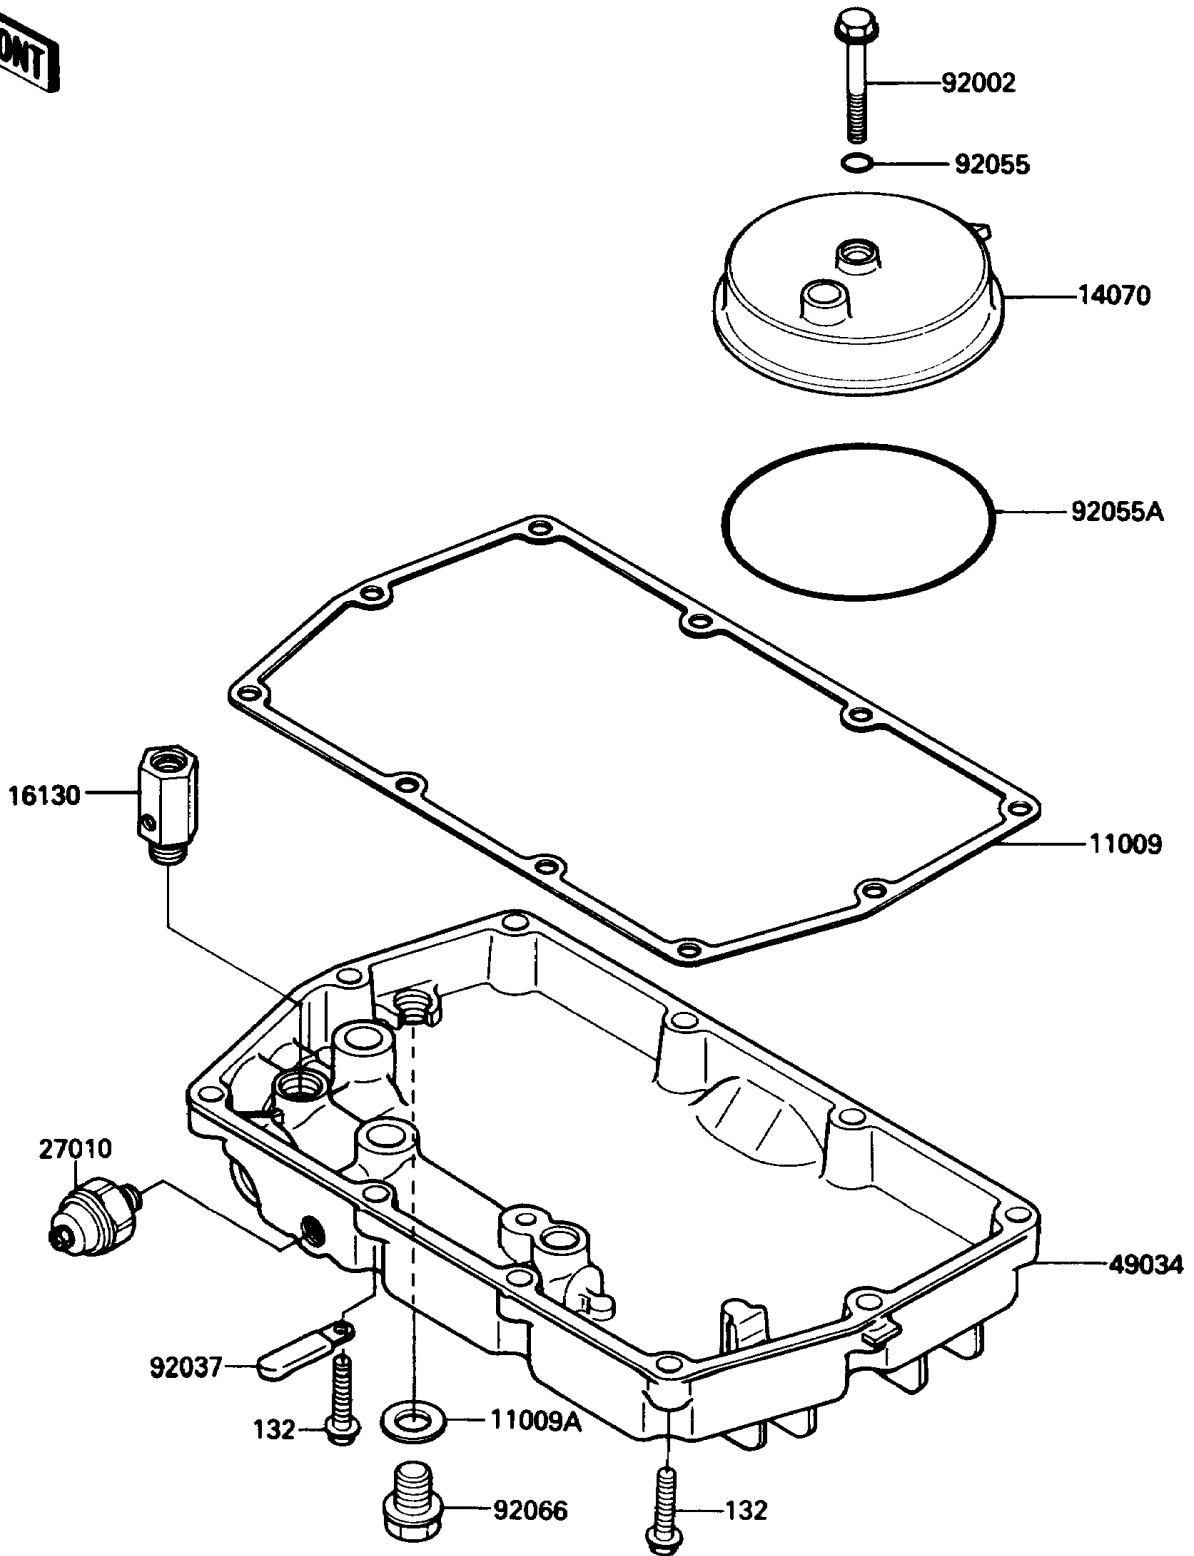

1987 EX500 PARTS DIAGRAM

Breather Cover/Oil Pan

E1432-0042

1987 EX500 PARTS LIST

Breather Cover/Oil Pan

ITEM NAME	PART NUMBER	QUANTITY
GASKET,OIL PAN (Ref # 11009)	11009-1487	1
GASKET,12X22X2,DRAIN PLUG (Ref # 11009A)	92065-097	1
BODY-BREATHER (Ref # 14070)	14070-1067	1
VALVE-ASSY-RELIEF (Ref # 16130)	16130-1001	1
SWITCH,OIL PRESSURE (Ref # 27010)	27010-1155	1
PAN-OIL (Ref # 49034)	49034-1071	1
BOLT,6X45 (Ref # 92002)	92002-1069	1
CLAMP (Ref # 92037)	92037-1679	1
RING-O,6MM (Ref # 92055)	92055-1089	1
RING-O,BREATHER BODY (Ref # 92055A)	92055-1284	1
PLUG,OIL DRAIN,12X15 (Ref # 92066)	92066-1174	1
BOLT-FLANGED-SMALL (Ref # 132)	132Y0625	10