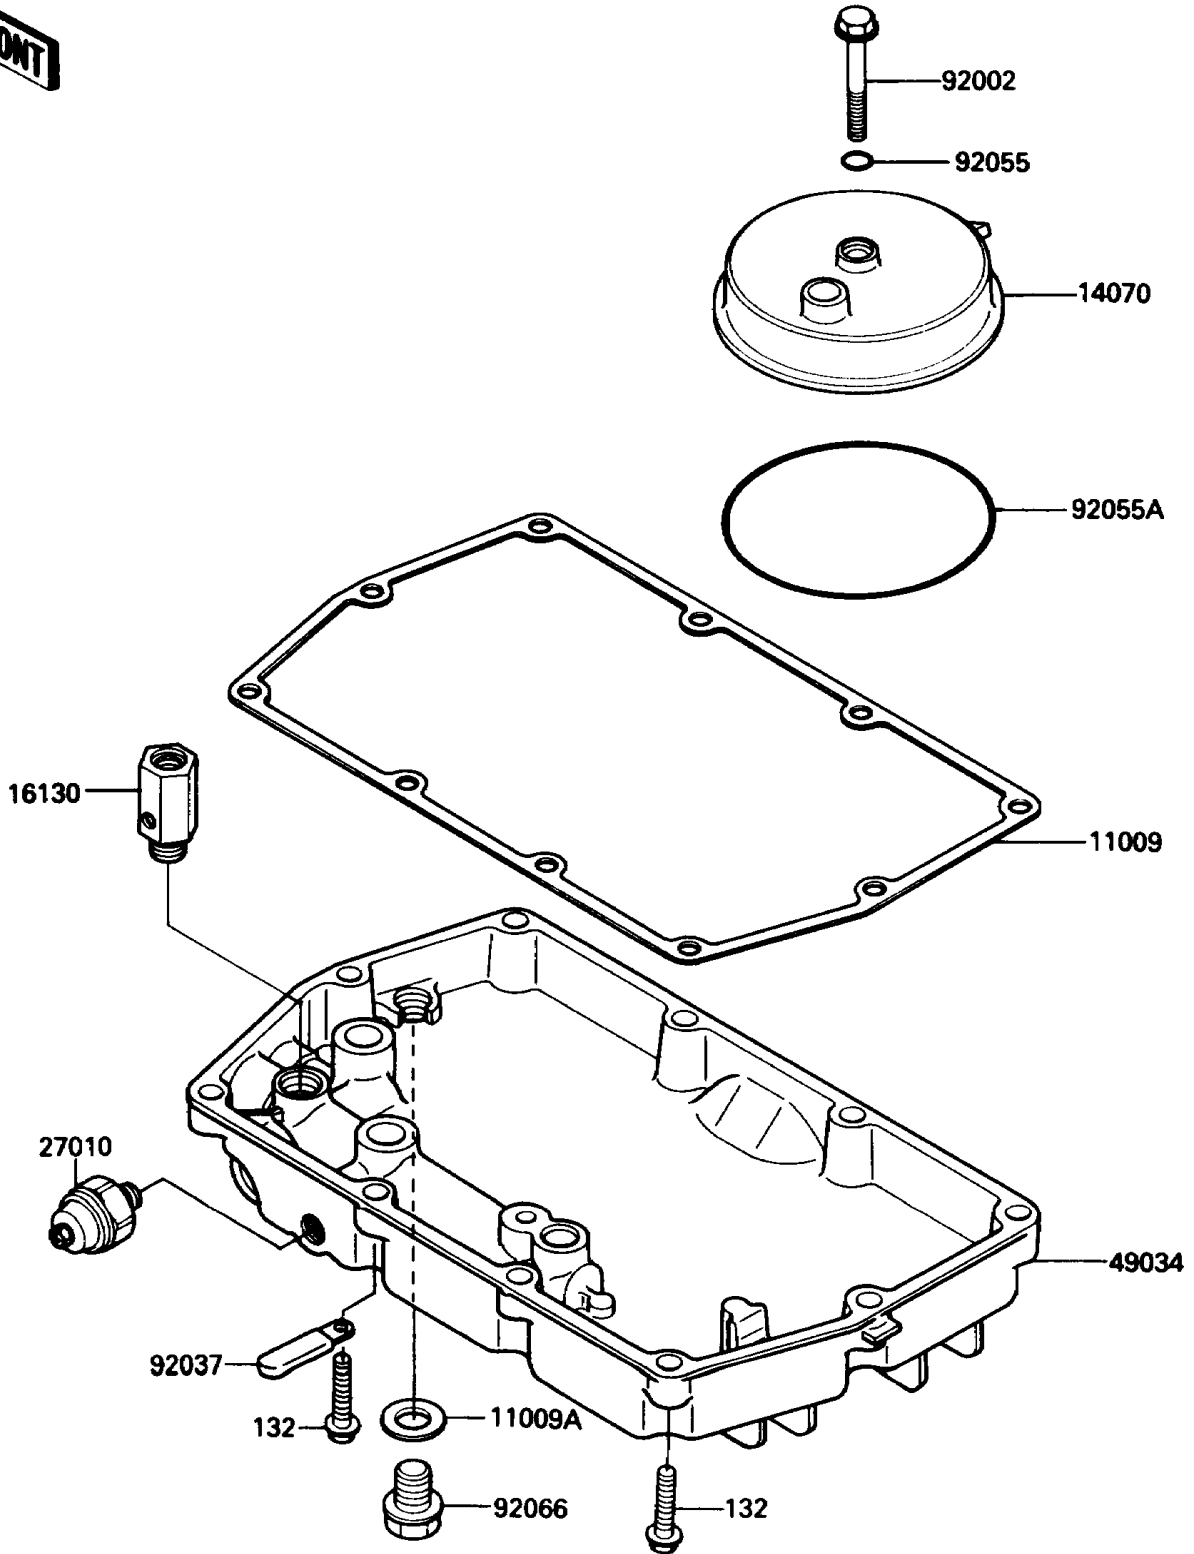

1988 EX500 PARTS DIAGRAM

Breather Cover/Oil Pan

E1432-0042

1988 EX500 PARTS LIST

Breather Cover/Oil Pan

ITEM NAME	PART NUMBER	QUANTITY
GASKET,OIL PAN (Ref # 11009)	11009-1487	1
GASKET,12X22X2,DRAIN PLUG (Ref # 11009A)	92065-097	1
BODY-BREATHER (Ref # 14070)	14070-1067	1
VALVE-ASSY-RELIEF (Ref # 16130)	16130-1001	1
SWITCH,OIL PRESSURE (Ref # 27010)	27010-1155	1
PAN-OIL (Ref # 49034)	49034-1071	1
BOLT,6X45 (Ref # 92002)	92002-1069	1
CLAMP (Ref # 92037)	92037-1679	1
RING-O,6MM (Ref # 92055)	92055-1089	1
RING-O,BREATHER BODY (Ref # 92055A)	92055-1284	1
PLUG,OIL DRAIN,12X15 (Ref # 92066)	92066-1174	1
BOLT-FLANGED-SMALL (Ref # 132)	132Y0625	10