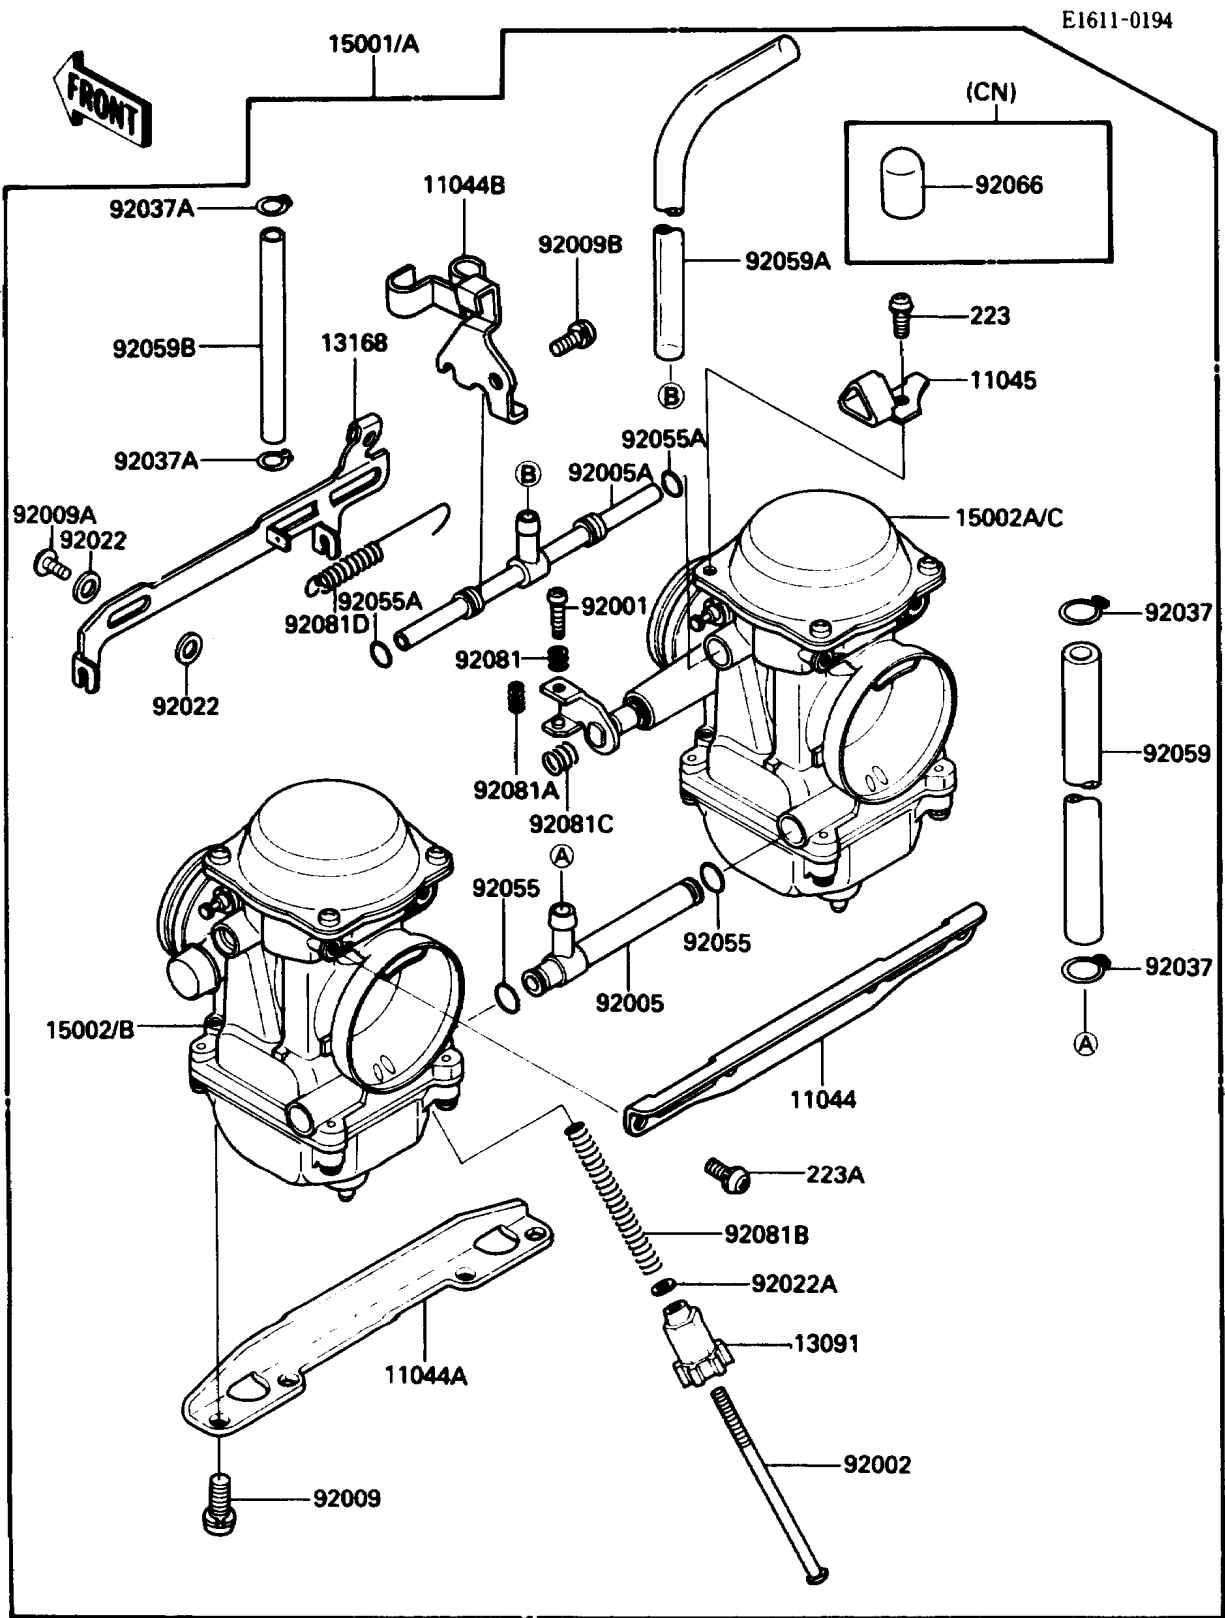

1988 EX500 PARTS DIAGRAM

Carburetor

1988 EX500 PARTS LIST

Carburetor

ITEM NAME	PART NUMBER	QUANTITY
BRACKET,CARBURETOR STAY,UPP (Ref # 11044)	11044-1313	1
BRACKET,CARBURETOR STAY,6MM (Ref # 11044A)	11044-1314	1
BRACKET,THROTTLE CABLE (Ref # 11044B)	11044-1546	1
BRACKET,STARTER LEVER (Ref # 11045)	11045-1824	1
HOLDER,THROTTLE STOP SCREW (Ref # 13091)	13091-1382	1
LEVER (Ref # 13168)	13168-1360	1
CARBURETOR-ASSY (Ref # 15001)	15001-1334	1
CARBURETOR-ASSY (Ref # 15001A)	15001-1335	1
CARBURETOR,LH (Ref # 15002)	15002-1492	1
CARBURETOR,RH (Ref # 15002A)	15002-1493	1
CARBURETOR,LH (Ref # 15002B)	15002-1494	1
CARBURETOR,RH (Ref # 15002C)	15002-1495	1
BOLT,THROTTLE ADJUST (Ref # 92001)	92001-1998	1
BOLT,THROTTLE STOP SCREW (Ref # 92002)	92002-1552	1
FITTING (Ref # 92005)	92005-1133	1
FITTING (Ref # 92005A)	92005-1134	1
SCREW,6X16 (Ref # 92009)	92009-1129	4
SCREW (Ref # 92009A)	92009-1262	2
SCREW,5X10 (Ref # 92009B)	92009-1365	1
WASHER,6.1X11X0.8,POLYACETAL (Ref # 92022)	92022-1199	4
WASHER,PLAIN,STOP SPRING (Ref # 92022A)	92022-1480	1
CLAMP,FUEL TUBE (Ref # 92037)	92037-1075	2
CLAMP,TUBE (Ref # 92037A)	92037-1477	2
RING-O (Ref # 92055)	92055-1004	2
RING-O,FUEL FITTING (Ref # 92055A)	92055-1223	2
TUBE,FUEL,7.3X12.5X220 (Ref # 92059)	92059-1236	1
TUBE,6.5X9.5X500 (Ref # 92059A)	92059-1465	1
TUBE,5X9X140 (Ref # 92059B)	92059-1634	1
PLUG,12X25 (Ref # 92066)	92068-006	1

1988 EX500 PARTS LIST

Carburetor

ITEM NAME	PART NUMBER	QUANTITY
SPRING,THROTTLE ADJUST UPP (Ref # 92081)	92081-1620	1
SPRING,THROTTLE ADJUST LWR (Ref # 92081A)	92081-1621	1
SPRING,THROTTLE STOP SCREW (Ref # 92081B)	92081-1875	1
SPRING (Ref # 92081C)	92081-1876	1
SPRING,STARTER LEVER (Ref # 92081D)	92081-1893	1
SCREW-PAN-WS-CROS (Ref # 223)	223C0420	1
SCREW-PAN-WS-CROS (Ref # 223A)	223C0510	4