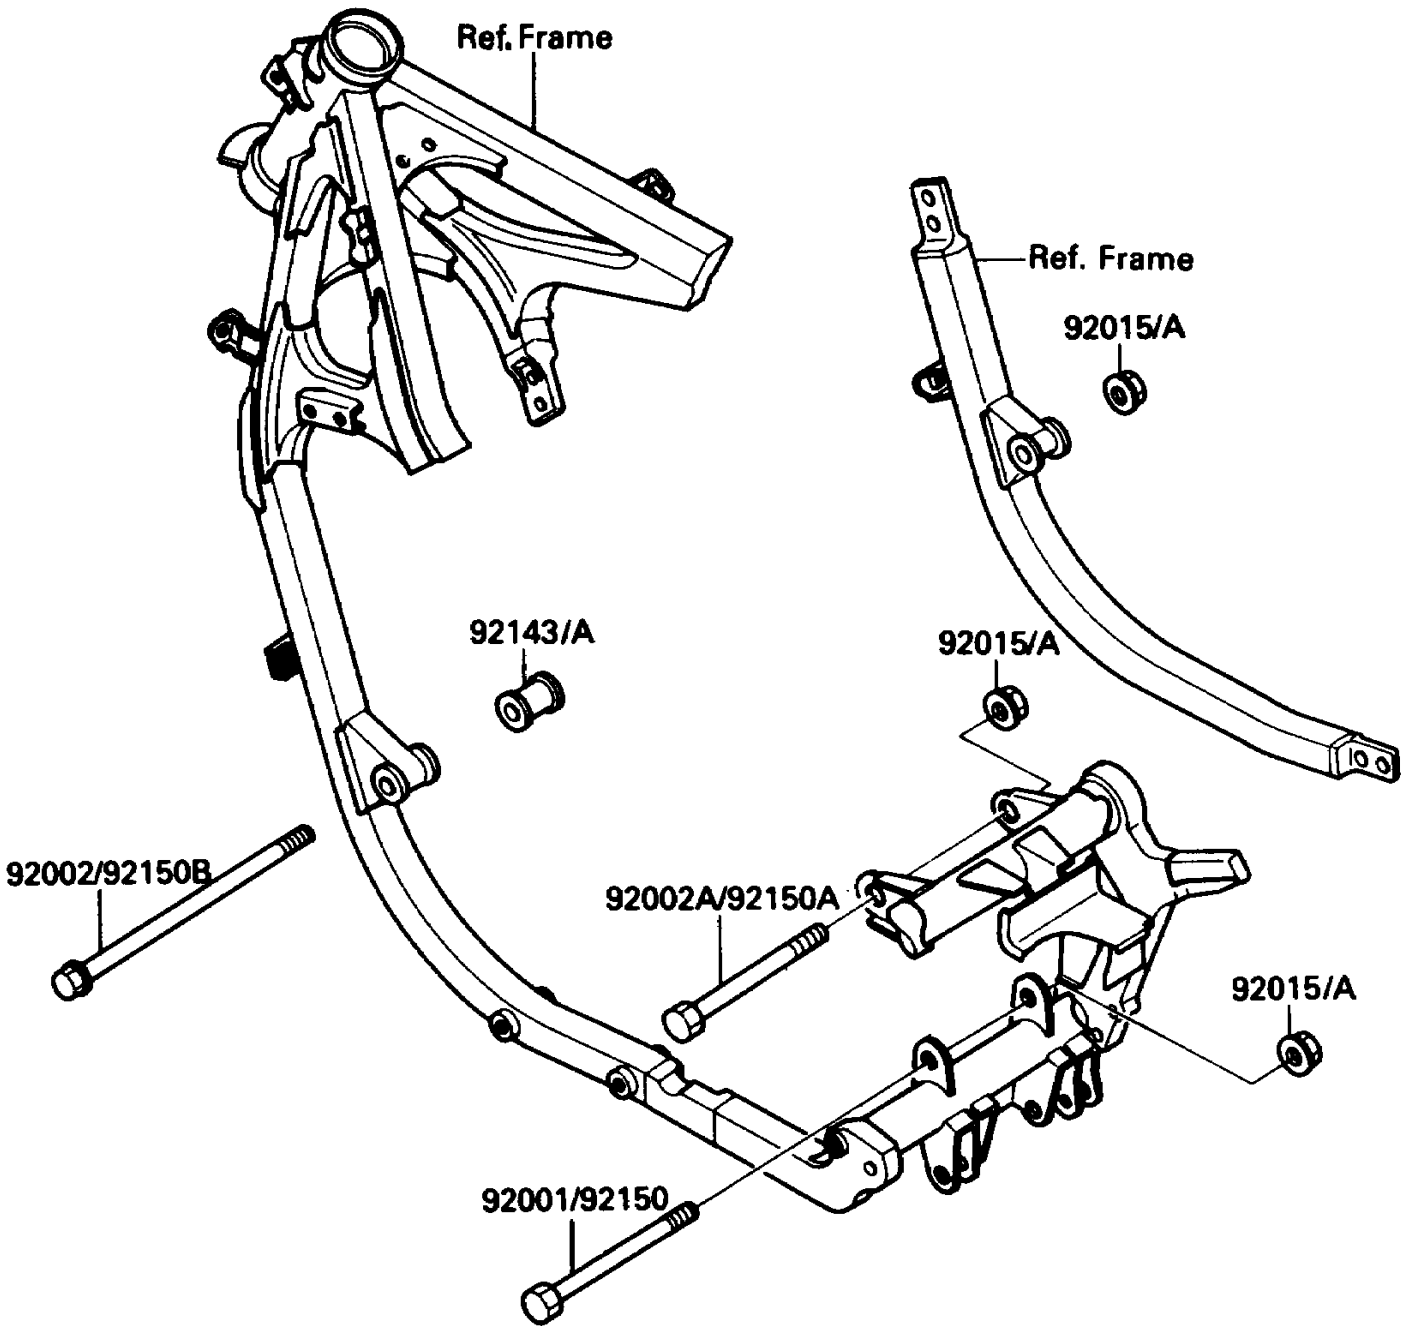

1987 EX500 PARTS DIAGRAM

Frame Fittings

F2131-0248

1987 EX500 PARTS LIST

Frame Fittings

ITEM NAME	PART NUMBER	QUANTITY
BOLT,10X179 (Ref # 92001)	92001-1109	1
BOLT,FLANGED,10X295 (Ref # 92002)	92002-1891	1
BOLT,10X165 (Ref # 92002A)	92002-1920	1
NUT,FLANGED,10MM (Ref # 92015A)	92015-1428	3
COLLAR,L=34 (Ref # 92143)	92143-1073	1